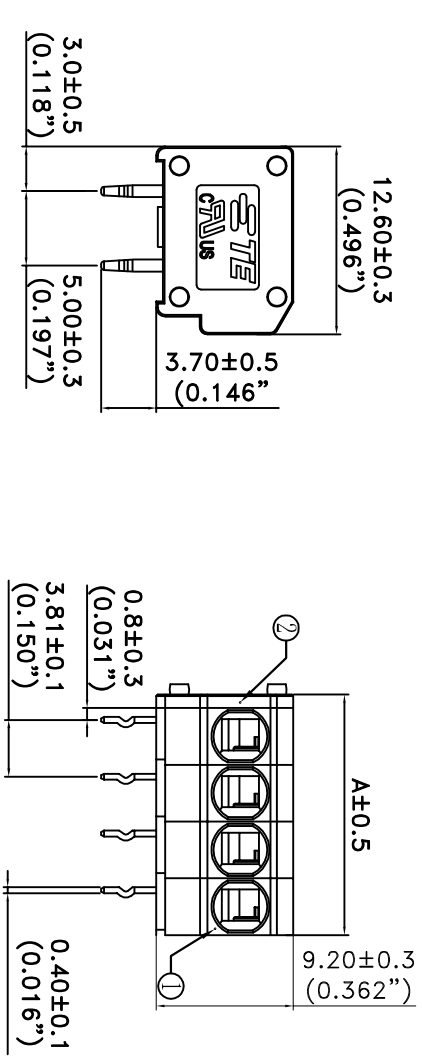

REV	DATE	DMN	APP'D
1	24/02/2015	GF	SJM

REV	DATE	DMN	APP'D
1	24/02/2015	GF	SJM

PCB Layout

NOTES :

△ MATERIALS AND FINISH:

- 1. HOUSING: PA66
- 2. CONTACTS: COPPER, FINISH: TIN OVER COPPER UNDERPLATE
- 3. MUST COMPLY WITH DIRECTIVE 2002/95/EC (ROHS)
- 4. WIRE TYPES AND SIZES ACCEPTED
- 5. WIRE RANGE: 16AWG~20AWG.
- 6. STRIP LENGTH: 9.0mm~10.0mm
- 7. PACKAGED IN TRAY.
- 8. CURRENT RATING: 8AMP AC300V.
- 9. OPERATION TEMPERATURE: -40°C TO +105°C
- 10. THIS PART NO. IS THE SAME STRUCTURE AS THE SERIES: 2834088
- 11. THE DATASHEET AND MORE DETAILS PLEASE FOLLOW THE SERIES: 2834088

④	③	②	①
WIRE PROTECTOR	CONTACT	COVER	HOUSING
8 POSN	7 POSN	6 POSN	5 POSN
2834088-7	2834088-6	2834088-5	2834088-4
27.57	23.76	19.95	16.14
12.33	8.52		
3 POSN	2 POSN		
2834088-2	2834088-1		
A			
NO. OF POSITIONS			
PART NO			

THIS DRAWING IS A CONTROLLED DOCUMENT.

DATE: 0228EC2015
 REV: 0228EC2015
 DESIGNED BY: XIA XIANQ
 DRAWN BY: XIA XIANQ
 CHECKED BY: XIA XIANQ
 APPROVED BY: XIA XIANQ

381 Horizontal Entry Screwless Connector