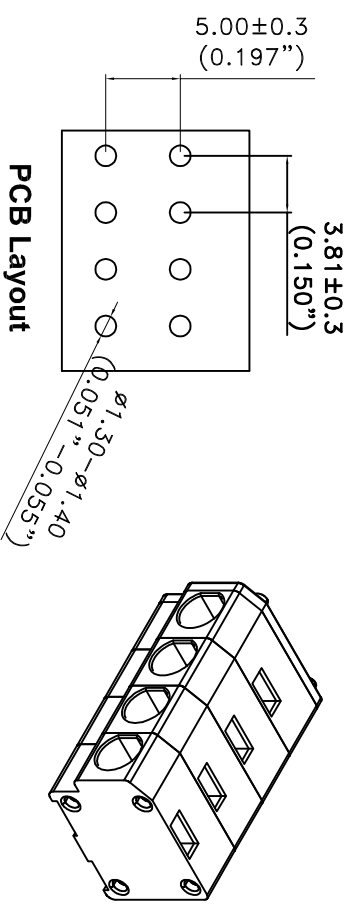

REV	DATE	DMN	APP'D
1	24/02/2015	GF	SJM

REV	DATE	DMN	APP'D
1	24/02/2015	GF	SJM

PCB Layout

NOTES :

△ MATERIALS AND FINISH:

- 1. HOUSING: PA66
- 2. CONTACTS: COPPER, FINISH: TIN OVER COPPER UNDERPLATE
- 3. MUST COMPLY WITH DIRECTIVE 2002/95/EC (ROHS)
- 4. WIRE TYPES AND SIZES ACCEPTED
- 5. WIRE RANGE: 16AWG~20AWG.
- 6. STRIP LENGTH: 9.0mm~10.0mm
- 7. PACKAGED IN TRAY.
- 8. CURRENT RATING: 8AMP AC300V.
- 9. OPERATION TEMPERATURE: -40°C TO +105°C
- 10. THIS PART NO. IS THE SAME STRUCTURE AS THE SERIES: 2834088
- 11. THE DATASHEET AND MORE DETAILS PLEASE FOLLOW THE SERIES: 2834088

④	③	②	①
WIRE PROTECTOR	CONTACT	COVER	HOUSING
8 POSN	7 POSN	6 POSN	5 POSN
2834088-7	2834088-6	2834088-5	2834088-4
27.57	23.76	19.95	16.14
12.33	8.52		
3 POSN	2 POSN		
2834088-2	2834088-1		
A			
NO. OF POSITIONS			
PART NO			

THIS DRAWING IS A CONTROLLED DOCUMENT.

DATE: 0228EC2015
 REV: 0228EC2015
 DESIGNED BY: XIA XIANQ
 DRAWN BY: XIA XIANQ
 CHECKED BY: XIA XIANQ
 APPROVED BY: XIA XIANQ

381 Horizontal Entry Screwless Connector