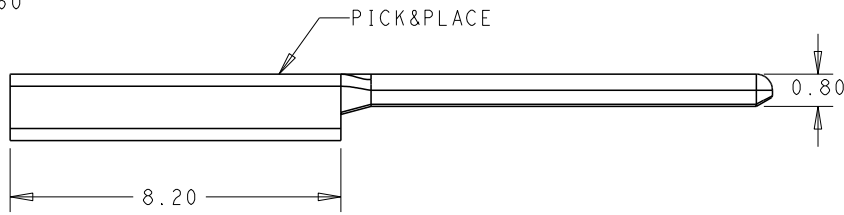

REVISIONS				
P	LTR	DESCRIPTION	DATE	APVD
	A	FIRST VERSION	04AUG2016	G.F S.M
	A1	ECR-19-018938 UPDATE THE FILE ATTRIBUTES	06DEC2019	G.F S.M

NOTES :

1. MATERIALS AND FINISH:
CONTACTS: COPPER ALLOY, FINISH: TIN OVER NICKEL UNDERPLATE
2. MUST COMPLY WITH DIRECTIVE 2002/95/EC (ROHS)
3. PACKAGED TYPE:TAPE AND REEL

RECOMMENDED PCB LAYOUT

SCALE 8:1

BTB MATING WITH RECEPTACLE P/N:2834167-3

THIS DRAWING IS A CONTROLLED DOCUMENT.		DWN	04AUG2016		STE TE Connectivity
		CHK	04AUG2016		
		APVD	04AUG2016		
		NAME	XU XIANG		
DIMENSIONS: mm		TOLERANCES UNLESS OTHERWISE SPECIFIED:		PRODUCT SPEC	
		0 PLC ±-		108-137166	
		1 PLC ±0.20		APPLICATION SPEC	
		2 PLC ±0.13		114-137166	
		3 PLC ±		SIZE	
		4 PLC ±		A3	
		ANGLES ±-		CAGE CODE	
		FINISH -		-	
MATERIAL SEE NOTE		WEIGHT		DRAWING NO	
		-		C=2834172	
		CUSTOMER DRAWING		RESTRICTED TO	
				-	
		SCALE 4:1		SHEET 1 OF 1	
				REV A1	