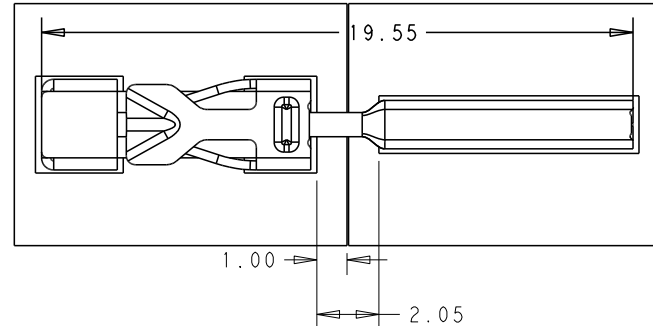

REVISIONS				
P	LTR	DESCRIPTION	DATE	APVD
	A	FIRST VERSION	04AUG2016	G.F S.M
	A1	ECR-19-018938 UPDATE THE FILE ATTRIBUTES	06DEC2019	G.F S.M

NOTES :

1. MATERIALS AND FINISH:
CONTACTS: COPPER ALLOY, FINISH: TIN OVER NICKEL UNDERPLATE
2. MUST COMPLY WITH DIRECTIVE 2002/95/EC (ROHS)
3. PACKAGED TYPE:TAPE AND REEL

RECOMMENDED PCB LAYOUT

SCALE 8:1

BTB MATING WITH RECEPTACLE P/N:2834167-3

THIS DRAWING IS A CONTROLLED DOCUMENT.		DWN	04AUG2016		STE TE Connectivity
		CHK	04AUG2016		
		APVD	04AUG2016		
		NAME	XU XIANG		
DIMENSIONS: mm		TOLERANCES UNLESS OTHERWISE SPECIFIED:		PRODUCT SPEC	
		0 PLC ±-		108-137166	
		1 PLC ±0.20		APPLICATION SPEC	
		2 PLC ±0.13		114-137166	
		3 PLC ±		SIZE	
		4 PLC ±		A3	
		ANGLES ±-		CAGE CODE	
		FINISH -		-	
MATERIAL SEE NOTE		WEIGHT		DRAWING NO	
		-		C=2834172	
		CUSTOMER DRAWING		RESTRICTED TO	
				-	
		SCALE 4:1		SHEET 1 OF 1	
				REV A1	