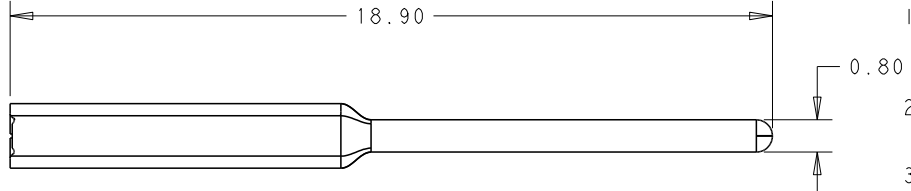

REVISIONS				
P	LTR	DESCRIPTION	DATE	APVD
	A	FIRST VERSION	04AUG2016	G.F S.M
	A1	ECR-19-018938 UPDATE THE FILE ATTRIBUTES	06DEC2019	G.F S.M

NOTES :

1. MATERIALS AND FINISH:
CONTACTS: COPPER ALLOY, FINISH: TIN OVER NICKEL UNDERPLATE
2. MUST COMPLY WITH DIRECTIVE 2002/95/EC (ROHS)
3. PACKAGED TYPE:TAPE AND REEL

RECOMMENDED PCB LAYOUT

SCALE 8:1

BTB MATING WITH RECEPTACLE P/N:2834167-3

THIS DRAWING IS A CONTROLLED DOCUMENT.		DWN	04AUG2016		STE TE Connectivity
		CHK	04AUG2016		
		APVD	04AUG2016		
		NAME	XU XIANG		
DIMENSIONS: mm		TOLERANCES UNLESS OTHERWISE SPECIFIED:		PRODUCT SPEC	
		0 PLC ±-		108-137166	
		1 PLC ±0.20		APPLICATION SPEC	
		2 PLC ±0.13		114-137166	
		3 PLC ±		SIZE	
		4 PLC ±		A3	
		ANGLES ±-		CAGE CODE	
		FINISH -		-	
MATERIAL SEE NOTE		WEIGHT		DRAWING NO	
		-		C=2834172	
		CUSTOMER DRAWING		RESTRICTED TO	
				-	
		SCALE 4:1		SHEET 1 OF 1	
				REV A1	