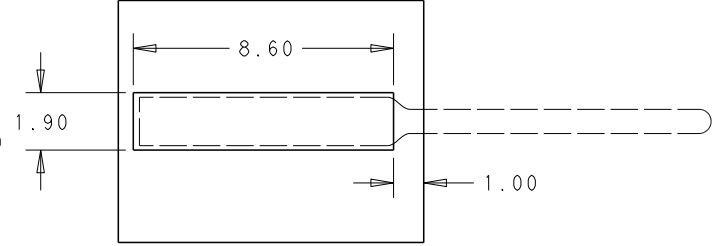

REVISIONS				
P	LTR	DESCRIPTION	DATE	APVD
	A	FIRST VERSION	04AUG2016	G.F S.M
	A1	ECR-19-018938 UPDATE THE FILE ATTRIBUTES	06DEC2019	G.F S.M

NOTES :

1. MATERIALS AND FINISH:
CONTACTS: COPPER ALLOY, FINISH: TIN OVER NICKEL UNDERPLATE
2. MUST COMPLY WITH DIRECTIVE 2002/95/EC (ROHS)
3. PACKAGED TYPE:TAPE AND REEL

RECOMMENDED PCB LAYOUT

SCALE 8:1

BTB MATING WITH RECEPTACLE P/N:2834167-3

THIS DRAWING IS A CONTROLLED DOCUMENT.		DWN	04AUG2016		STE TE Connectivity
		CHK	04AUG2016		
		APVD	04AUG2016		
		NAME	XU XIANG		
DIMENSIONS: mm		TOLERANCES UNLESS OTHERWISE SPECIFIED:		PRODUCT SPEC	
		0 PLC ±-		108-137166	
		1 PLC ±0.20		APPLICATION SPEC	
		2 PLC ±0.13		114-137166	
		3 PLC ±		SIZE	
		4 PLC ±		A3	
		ANGLES ±-		CAGE CODE	
		FINISH -		-	
MATERIAL SEE NOTE		WEIGHT		DRAWING NO	
		-		C=2834172	
		CUSTOMER DRAWING		RESTRICTED TO	
				-	
		SCALE 4:1		SHEET 1 OF 1	
				REV A1	