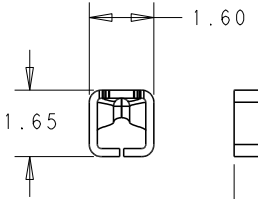

REVISIONS				
P	LTR	DESCRIPTION	DATE	APVD
	A	FIRST VERSION	04AUG2016	G.F S.M
	A1	ECR-19-018938 UPDATE THE FILE ATTRIBUTES	06DEC2019	G.F S.M

NOTES :

1. MATERIALS AND FINISH:
CONTACTS: COPPER ALLOY, FINISH: TIN OVER NICKEL UNDERPLATE
2. MUST COMPLY WITH DIRECTIVE 2002/95/EC (ROHS)
3. PACKAGED TYPE:TAPE AND REEL

RECOMMENDED PCB LAYOUT

SCALE 8:1

BTB MATING WITH RECEPTACLE P/N:2834167-3

THIS DRAWING IS A CONTROLLED DOCUMENT.		DWN	04AUG2016		STE TE Connectivity
		CHK	04AUG2016		
		APVD	04AUG2016		
		NAME	XU XIANG		
DIMENSIONS: mm		TOLERANCES UNLESS OTHERWISE SPECIFIED:		PRODUCT SPEC	
		0 PLC ±-		108-137166	
		1 PLC ±0.20		APPLICATION SPEC	
		2 PLC ±0.13		114-137166	
		3 PLC ±		SIZE	
		4 PLC ±		A3	
		ANGLES ±-		CAGE CODE	
		FINISH -		-	
MATERIAL SEE NOTE		WEIGHT		DRAWING NO	
		-		C=2834172	
		CUSTOMER DRAWING		RESTRICTED TO	
				-	
		SCALE 4:1		SHEET 1 OF 1	
				REV A1	