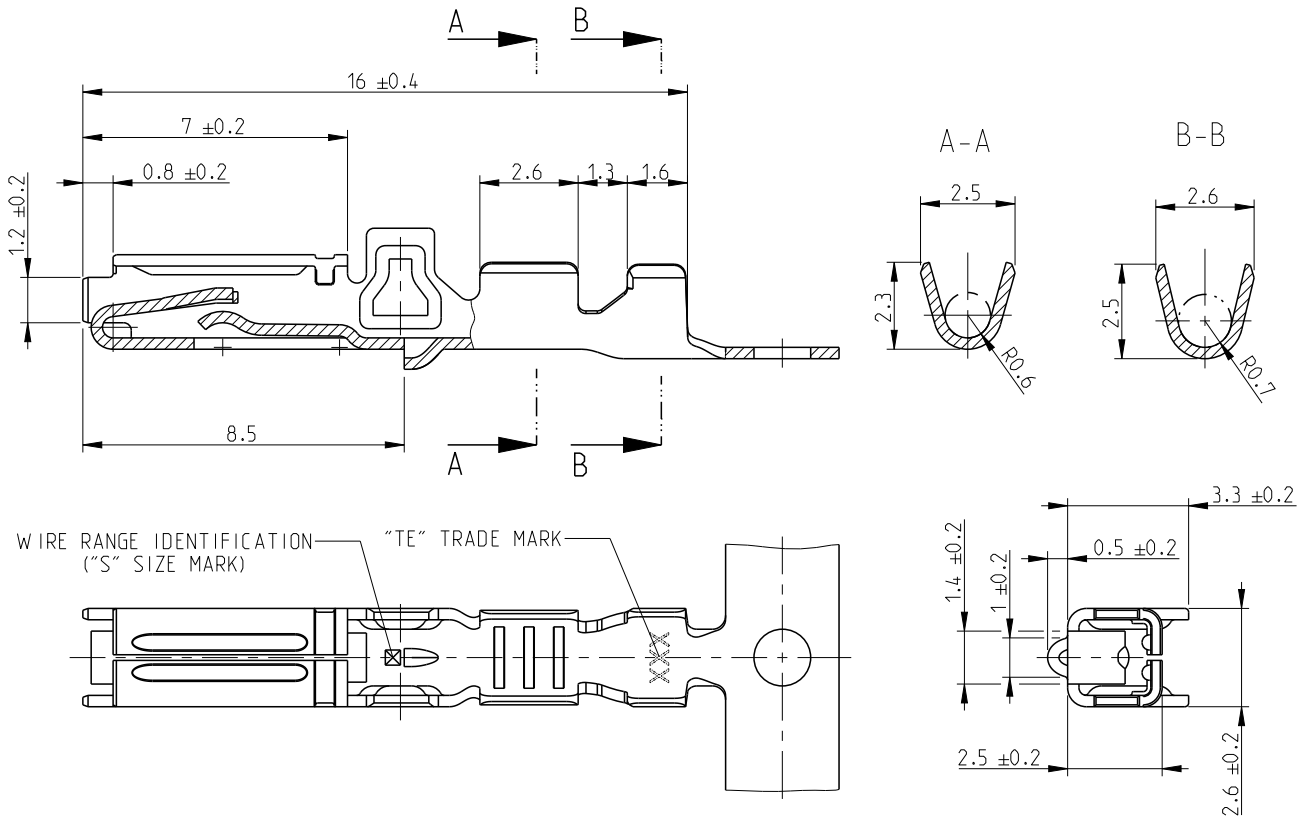

REVISIONS					
P	LTR	DESCRIPTION	DATE	DWN	APVD
	A4	Redrawn to Creo	08MAR2017	JJH	JP

1. DELIVERY STATE: ITEM IS SUPPLIED REELED ON CARTON REEL WITH STRIP PITCH = 11.9±0.2mm
 STATO DI FORNITURA: AVVOLTI SU BOBINA CON PASSO TRA TERMINALI DI = 11.9±0.2mm

CUSTOMER DRAWING FOR INFORMATION ONLY
 DISEGNO PER CLIENTE SOLO PER RIFERIMENTO

THIS DRAWING IS UNPUBLISHED. BY - ALL RIGHTS RESERVED. COPYRIGHT 20

A4	INS. DIA. RANGE (DIAM. ISOLANTE) Ø1.4 - 1.7mm	WIRE RANGE (RANGO FILO) 0.35 - 0.5mm ²
----	--	--

PRE-TIN (PRE-STAGNATO)	BRONZO FOSF. (PHOS. BRONZE)	284087-2
PRE-TIN (PRE-STAGNATO)	BRASS (OTTONE)	284087-1
FINISH/COLOUR (FINITURE/COLORE)	MATERIAL (MATERIALE)	PART NUMBER

DIMENSIONS: mm	DWN Q. CANUTO 15DEC 1997	MATERIAL -	FINISH -
TOLERANCES UNLESS OTHERWISE SPECIFIED: ±0.3	CHK A. BRUNI 15DEC 1997	TE TE Connectivity	
PLC 1 PLC ±	APVD -	NAME MULTILOCK .070 SRS REC. CONTACT FOR NEW GENERATION CONNECTOR	
PLC 2 PLC ±	PRODUCT SPEC 108-20175		
PLC 3 PLC ±	APPLICATION SPEC 114-20098	SIZE A4	CAGE CODE -
PLC 4 PLC ±	WEIGHT -	DRAWING NO C=284087	RESTRICTED TO -
ANGLES ±2°	CUSTOMER DRAWING	SCALE 5:1	SHEET 1 OF 1
			REV A4