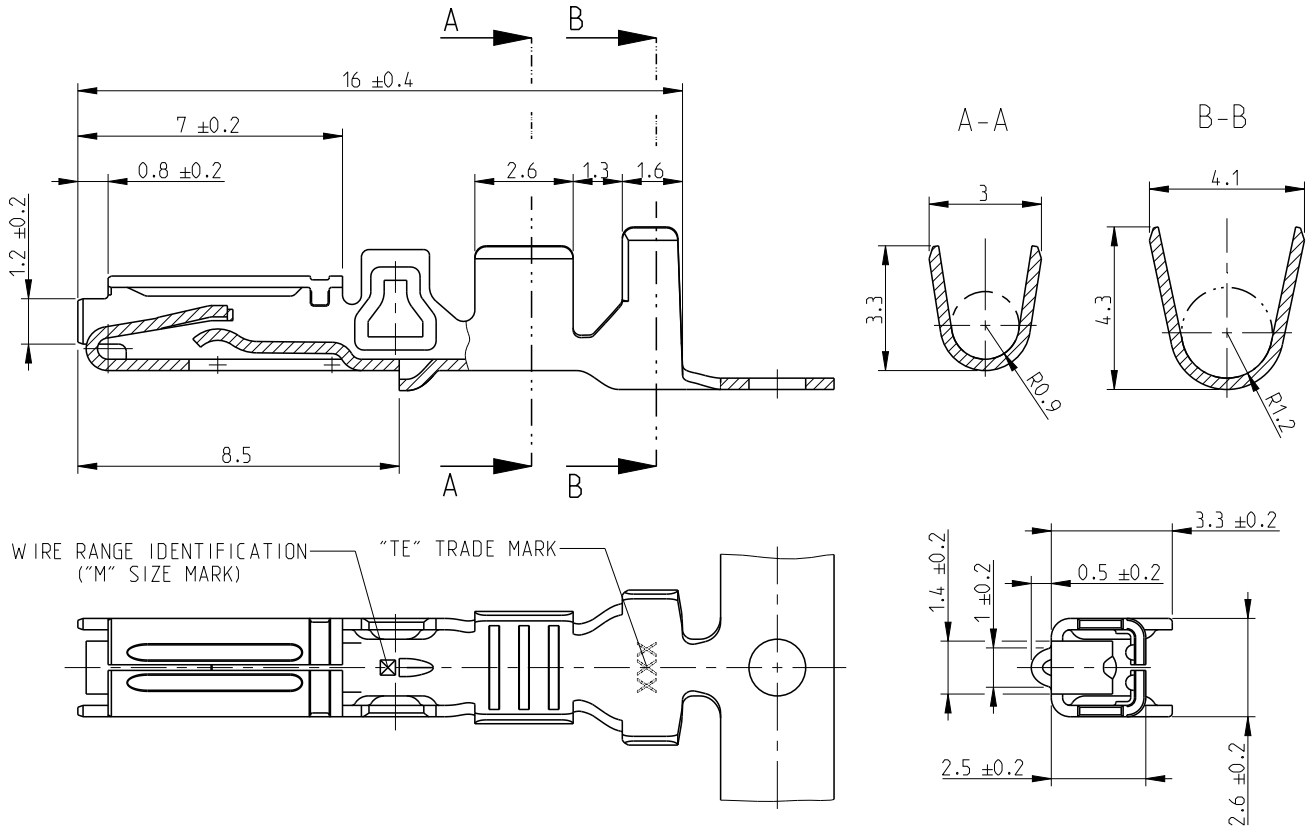

REVISIONS					
P	LTR	DESCRIPTION	DATE	DWN	APVD
	A3	Redrawn to Creo	08MAR2017	JJH	JP

1. DELIVERY STATE: ITEM IS SUPPLIED REELED ON CARTON REEL WITH STRIP PITCH = 11.9±0.2mm
 STATO DI FORNITURA: AVVOLTI SU BOBINA CON PASSO TRA TERMINALI DI = 11.9±0.2mm

CUSTOMER DRAWING FOR INFORMATION ONLY
 DISEGNO PER CLIENTE SOLO PER RIFERIMENTO

THIS DRAWING IS UNPUBLISHED. BY - ALL RIGHTS RESERVED. COPYRIGHT © 20

A3

INS. DIA. RANGE (DIAM. ISOLANTE)	WIRE RANGE (RANGO FILO)
∅1.9 - 2.4mm	0.75 - 1.5mm ²

PRE-TIN (PRE-STAGNATO)	BRONZO FOSF. (PHOS. BRONZE)	284088-2
PRE-TIN (PRE-STAGNATO)	BRASS (OTTONE)	284088-1
FINISH/COLOUR (FINITURE/COLORE)	MATERIAL (MATERIALE)	PART NUMBER

DIMENSIONS: mm	DWN Q. CANUTO 17 JUL 1996	MATERIAL -	FINISH -								
TOLERANCES UNLESS OTHERWISE SPECIFIED: ±0.3	CHK A. BRUNI 17 JUL 1996										
<table border="1"> <tr> <td>6 PLC</td> <td>±</td> </tr> <tr> <td>1 PLC</td> <td>±</td> </tr> <tr> <td>2 PLC</td> <td>±</td> </tr> <tr> <td>3 PLC</td> <td>±</td> </tr> <tr> <td>4 PLC</td> <td>±</td> </tr> </table>	6 PLC			±	1 PLC	±	2 PLC	±	3 PLC	±	4 PLC
6 PLC	±										
1 PLC	±										
2 PLC	±										
3 PLC	±										
4 PLC	±										
ANGLES ±2°	PRODUCT SPEC 108-20175	NAME MULTILOCK .070 SRS REC. CONTACT FOR NEW GENERATION CONNECTOR									
	APPLICATION SPEC 114-20098	SIZE A4	CAGE CODE -								
	WEIGHT -	DRAWING NO C=284088	RESTRICTED TO -								
CUSTOMER DRAWING		SCALE 5:1	SHEET 1 OF 1								
			REV A3								