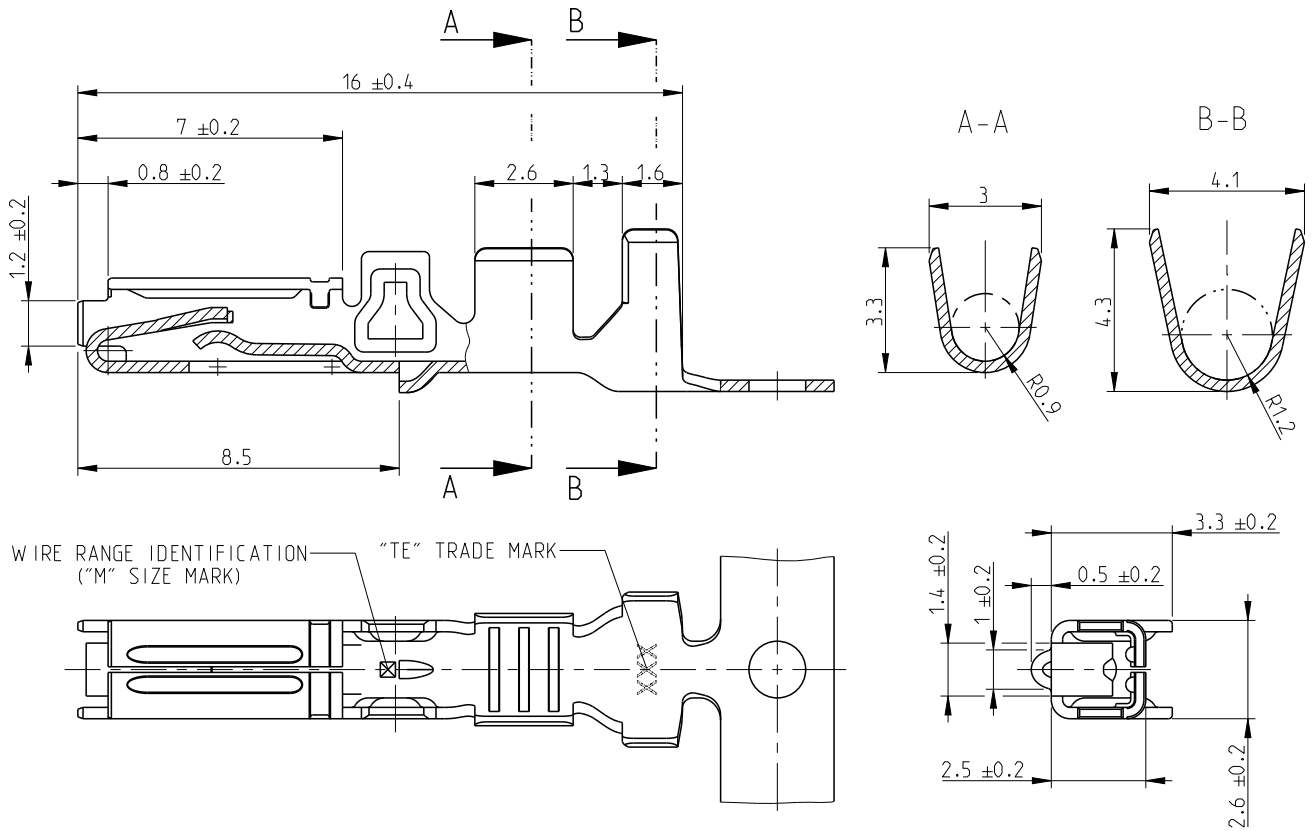

REVISIONS					
P	LTR	DESCRIPTION	DATE	DWN	APVD
	A3	Redrawn to Creo	08MAR2017	JJH	JP

1. DELIVERY STATE: ITEM IS SUPPLIED REELED ON CARTON REEL WITH STRIP PITCH = 11.9 ± 0.2 mm
 STATO DI FORNITURA: AVVOLTI SU BOBINA CON PASSO TRA TERMINALI DI = 11.9 ± 0.2 mm

CUSTOMER DRAWING FOR INFORMATION ONLY
 DISEGNO PER CLIENTE SOLO PER RIFERIMENTO

THIS DRAWING IS UNPUBLISHED. BY - ALL RIGHTS RESERVED. COPYRIGHT © 20

A3

INS. DIA. RANGE (DIAM. ISOLANTE)	WIRE RANGE (RANGO FILO)
$\varnothing 1.9 - 2.4$ mm	$0.75 - 1.5$ mm ²

PRE-TIN (PRE-STAGNATO)	BRONZO FOSF. (PHOS. BRONZE)	284088-2
PRE-TIN (PRE-STAGNATO)	BRASS (OTTONE)	284088-1
FINISH/COLOUR (FINITURE/COLORE)	MATERIAL (MATERIALE)	PART NUMBER

DIMENSIONS: mm	DWN Q. CANUTO 17 JUL 1996	MATERIAL -	FINISH -								
TOLERANCES UNLESS OTHERWISE SPECIFIED:	CHK A. BRUNI 17 JUL 1996										
<table border="1"> <tr> <td>PLC</td> <td>\pm</td> </tr> <tr> <td>1 PLC</td> <td>\pm</td> </tr> <tr> <td>2 PLC</td> <td>\pm</td> </tr> <tr> <td>3 PLC</td> <td>\pm</td> </tr> <tr> <td>4 PLC</td> <td>\pm</td> </tr> </table> ±0.3	PLC			\pm	1 PLC	\pm	2 PLC	\pm	3 PLC	\pm	4 PLC
PLC	\pm										
1 PLC	\pm										
2 PLC	\pm										
3 PLC	\pm										
4 PLC	\pm										
ANGLES ±2°	PRODUCT SPEC 108-20175	NAME MULTILOCK .070 SRS REC. CONTACT FOR NEW GENERATION CONNECTOR									
	APPLICATION SPEC 114-20098	SIZE A4	CAGE CODE -								
	WEIGHT -	DRAWING NO C=284088	RESTRICTED TO -								
CUSTOMER DRAWING		SCALE 5:1	SHEET 1 OF 1								
			REV A3								