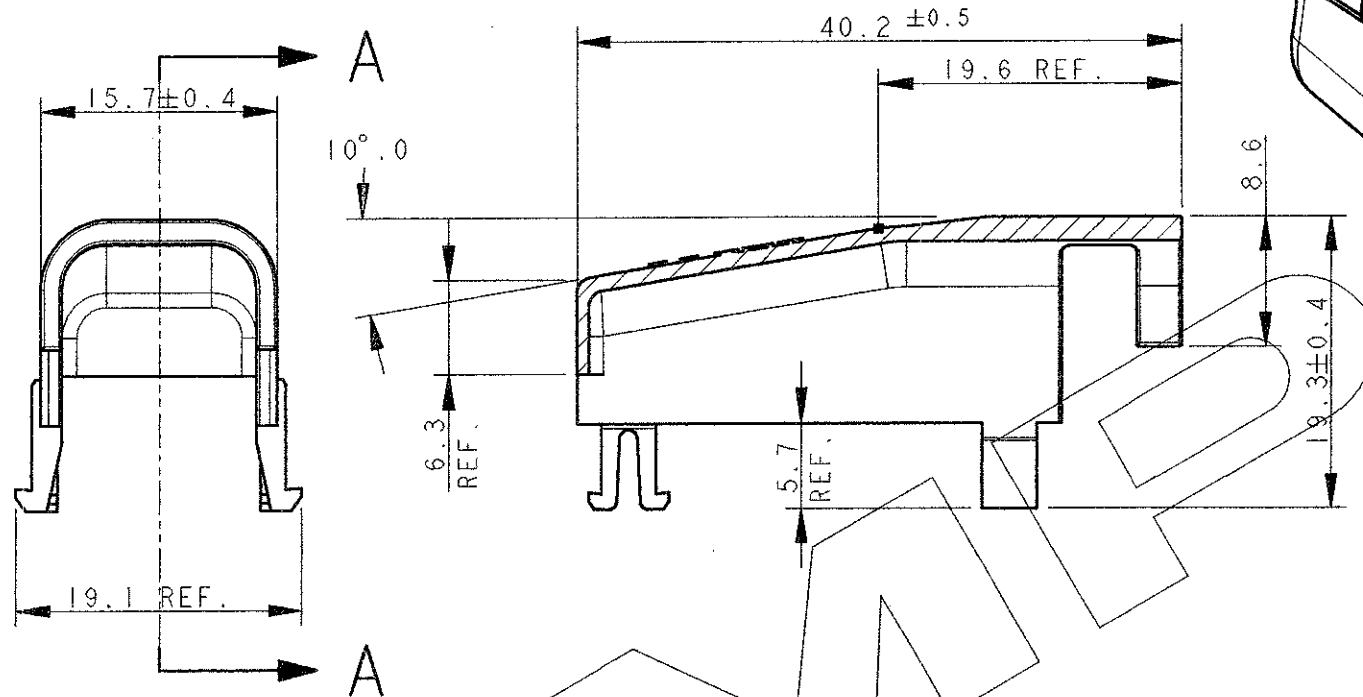

NOTE:

- 1. COVER IN PA 6.6 GF COLOR BLACK. (COPERCHIO IN PA 6.6 GF COLORE NERO.)
- 2. COVER P/N 284160-1 SUITABLE TO P/N 284159-2. (IL COPERCHIO P/N 284160-1 E' ADATTO PER MONTAGGIO SUL KIT P/N 284159-2.)

SECTION A-A (SEZIONE A-A)

SCALE 3:1

SCALE 3:1

P/N 284160-1 AS SHOWN. (COME MOSTRATO)

THIS DRAWING IS A CONTROLLED DOCUMENT FOR AMP INCORPORATED. IT IS SUBJECT TO CHANGE AND THE CONTROLLING ENGINEERING ORGANIZATION SHOULD BE CONTACTED FOR THE LATEST REVISION.		DWN A. MARANGON 29 JAN 99	AMP Italia C.so F.lli Cervi 15, Collegno	
DIMENSIONS: mm	TOLERANCES UNLESS OTHERWISE SPECIFIED:	CHK O. CANUTO	NAME COVER FOR 12 POS. 070/JPT CONNECTOR	
	0 PLC ± 1 PLC ±0.3 2 PLC ± 3 PLC ± 4 PLC ± ANGLES ±	APVD A. GENTA	PRODUCT SPEC 108-20198	
MATERIAL	FINISH	APPLICATION SPEC	SIZE A3	CAGE CODE 00779
		WEIGHT	DRAWING NO ©=284160	RESTRICTED TO
		CUSTOMER DRAWING	SCALE 2:1	SHEET 1 OF 1