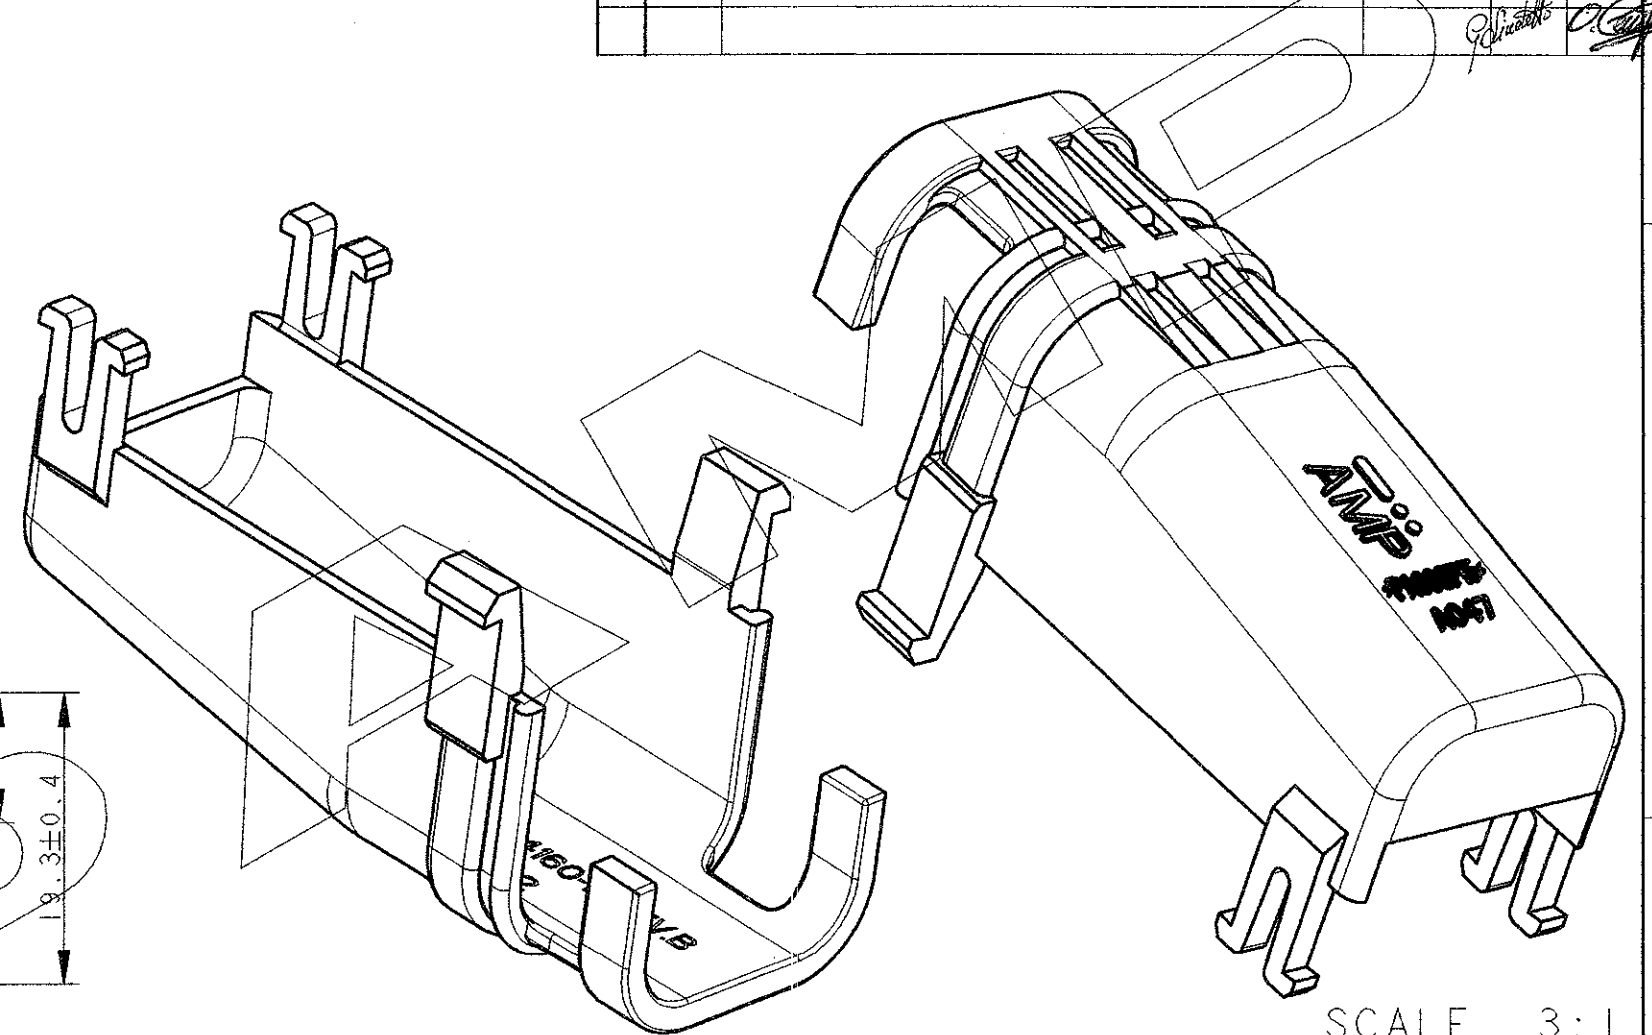

NOTE:

- 1. COVER IN PA 6.6 GF COLOR BLACK. (COPERCHIO IN PA 6.6 GF COLORE NERO.)
- 2. COVER P/N 284160-1 SUITABLE TO P/N 284159-2. (IL COPERCHIO P/N 284160-1 E' ADATTO PER MONTAGGIO SUL KIT P/N 284159-2.)

SECTION A-A (SEZIONE A-A)

SCALE 3:1

SCALE 3:1

P/N 284160-1 AS SHOWN. (COME MOSTRATO)

THIS DRAWING IS A CONTROLLED DOCUMENT FOR AMP INCORPORATED. IT IS SUBJECT TO CHANGE AND THE CONTROLLING ENGINEERING ORGANIZATION SHOULD BE CONTACTED FOR THE LATEST REVISION.		DWN A. MARANGON 29 JAN 99	AMP Italia C.so F.lli Cervi 15, Collegno	
DIMENSIONS: mm	TOLERANCES UNLESS OTHERWISE SPECIFIED:	CHK O. CANUTO	NAME COVER FOR 12 POS. 070/JPT CONNECTOR	
	0 PLC ± 1 PLC ±0.3 2 PLC ± 3 PLC ± 4 PLC ± ANGLES ±	APVD A. GENTA	PRODUCT SPEC 108-20198	
MATERIAL	FINISH	APPLICATION SPEC	SIZE A3	CAGE CODE 00779
		WEIGHT	DRAWING NO ©=284160	RESTRICTED TO
		CUSTOMER DRAWING	SCALE 2:1	SHEET 1 OF 1