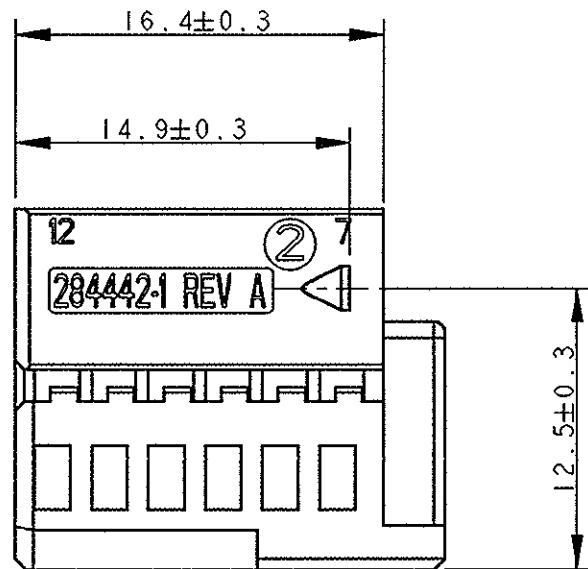

LOC	DIST	REVISIONS					
		P	LTR	DESCRIPTION	DATE	DWN	APVD
1	-	0		FIRST ISSUE	27-9-99	M.P.	R.M.
		A		REVISED FOR ET00-0404-99	5-4-00	M.P.	R.M.
		AI		RELEASED FOR PROD. ET00-0069-01	8 OCT '01	M.P.	R.M.

- 1) CAVITIES SUITABLE FOR MICRO QUADLOK SYSTEM RECEPTACLE CONTACT AMP P/N 928999-1 AND 963715-1
- 2) PLUG HOUSING SUITABLE FOR COVER PLUS LEVER P/N 284443-...
- 3) MATERIAL: PA 66 GF. FILLED

### 284442-1 COLOUR BLACK, AS SHOWN

THIS DRAWING IS A CONTROLLED DOCUMENT FOR AMP INCORPORATED. IT IS SUBJECT TO CHANGE AND THE CONTROLLING ENGINEERING ORGANIZATION SHOULD BE CONTACTED FOR THE LATEST REVISION.		DWN M. PALMA 27 SEPT '99	AMP Italia S.p.A. C.so F.lli Cervi 15 Collegno (TO)	
DIMENSIONS: mm		CHK R. MARTINI 27 SEPT '99		
TOLERANCES UNLESS OTHERWISE SPECIFIED:		APVD A. GENTA 27 SEPT '99	PRODUCT SPEC 108-20222	SIZE A3
0 PLC ±- 1 PLC ±0.1 2 PLC ±0.05 3 PLC ±0.000 4 PLC ±0.0000 ANGLES ±-		APPLICATION SPEC 411-15565	WEIGHT 2.0 g	CAGE CODE 00779
MATERIAL NOTE 3)	FINISH -	CUSTOMER DRAWING	DRAWING NO C-284442	SCALE 3:1
			SHEET 1	OF 1
			REV AI	