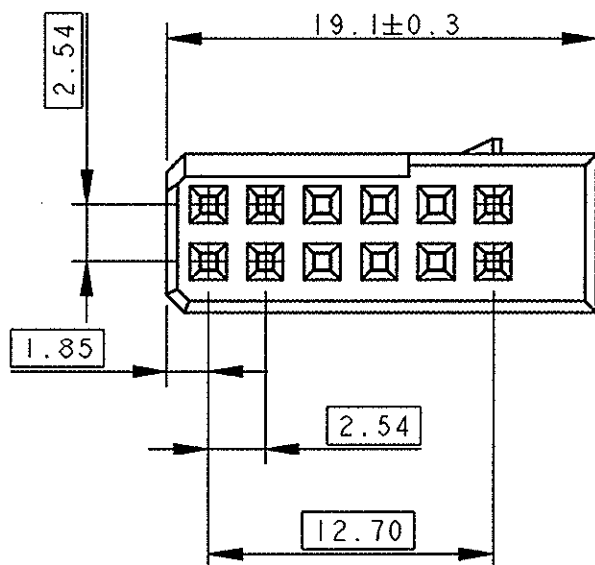

LOC	DIST	REVISIONS					
		P	LTR	DESCRIPTION	DATE	DWN	APVD
1	-	0		FIRST ISSUE	27-9-99	M.P.	R.M.
		A		REVISED FOR ET00-0404-99	5-4-00	M.P.	R.M.
		AI		RELEASED FOR PROD. ET00-0069-01	8 OCT '01	M.P.	R.M.

1) CAVITIES SUITABLE FOR MICRO QUADLOK SYSTEM RECEPTACLE CONTACT AMP P/N 928999-1 AND 963715-1
2) PLUG HOUSING SUITABLE FOR COVER PLUS LEVER P/N 284443-...
3) MATERIAL: PA 66 GF. FILLED

284442-1 COLOUR BLACK, AS SHOWN

THIS DRAWING IS A CONTROLLED DOCUMENT FOR AMP INCORPORATED. IT IS SUBJECT TO CHANGE AND THE CONTROLLING ENGINEERING ORGANIZATION SHOULD BE CONTACTED FOR THE LATEST REVISION.		DWN M. PALMA 27 SEPT '99	AMP Italia S.p.A. C.so F.lli Cervi 15 Collegno (TO)		
DIMENSIONS: mm		CHK R. MARTINI 27 SEPT '99			NAME 12 POSITION MICRO QUADLOK SYSTEM PLUG HOUSING
TOLERANCES UNLESS OTHERWISE SPECIFIED:		APVD A. GENTA 27 SEPT '99	PRODUCT SPEC 108-20222	SIZE A3	
0 PLC ±- 1 PLC ±0.1 2 PLC ±0.05 3 PLC ±0.000 4 PLC ±0.0000 ANGLES ±-		APPLICATION SPEC 411-15565	WEIGHT 2.0 g	CAGE CODE 00779	
MATERIAL NOTE 3)	FINISH -	CUSTOMER DRAWING	DRAWING NO C-284442	SCALE 3:1	
			SHEET 1	OF 1	
			REV AI