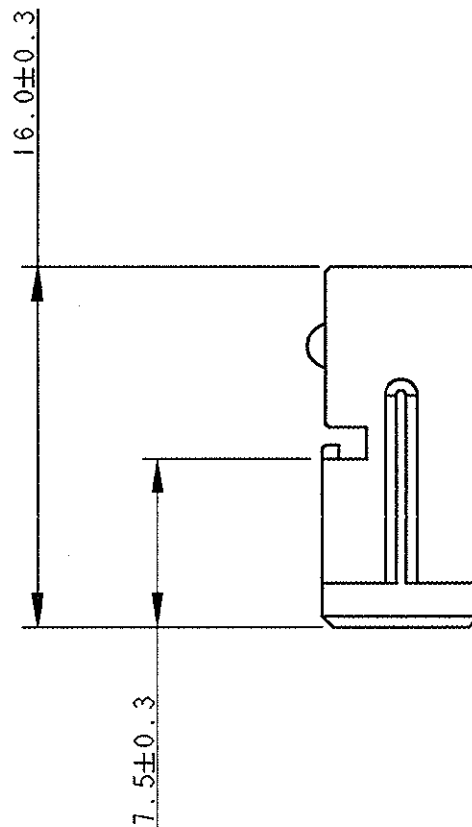

LOC	DIST	REVISIONS					
		P	LTR	DESCRIPTION	DATE	DWN	APVD
1	-	0		FIRST ISSUE	27-9-99	M.P.	R.M.
		A		REVISED FOR ET00-0404-99	5-4-00	M.P.	R.M.
		AI		RELEASED FOR PROD. ET00-0069-01	8 OCT '01	M.P.	R.M.

- 1) CAVITIES SUITABLE FOR MICRO QUADLOK SYSTEM RECEPTACLE CONTACT AMP P/N 928999-1 AND 963715-1
- 2) PLUG HOUSING SUITABLE FOR COVER PLUS LEVER P/N 284443-...
- 3) MATERIAL: PA 66 GF. FILLED

### 284442-1 COLOUR BLACK, AS SHOWN

THIS DRAWING IS A CONTROLLED DOCUMENT FOR AMP INCORPORATED. IT IS SUBJECT TO CHANGE AND THE CONTROLLING ENGINEERING ORGANIZATION SHOULD BE CONTACTED FOR THE LATEST REVISION.		DWN M. PALMA 27 SEPT '99	AMP Italia S.p.A. C.so F.lli Cervi 15 Collegno (TO)	
DIMENSIONS: mm		CHK R. MARTINI 27 SEPT '99		
TOLERANCES UNLESS OTHERWISE SPECIFIED:		APVD A. GENTA 27 SEPT '99	PRODUCT SPEC 108-20222	SIZE A3
0 PLC ±- 1 PLC ±0.1 2 PLC ±0.05 3 PLC ±0.000 4 PLC ±0.0000 ANGLES ±-		APPLICATION SPEC 411-15565	WEIGHT 2.0 g	CAGE CODE 00779
MATERIAL NOTE 3)	FINISH -	CUSTOMER DRAWING	DRAWING NO C-284442	SCALE 3:1
			SHEET 1	OF 1
			REV AI	