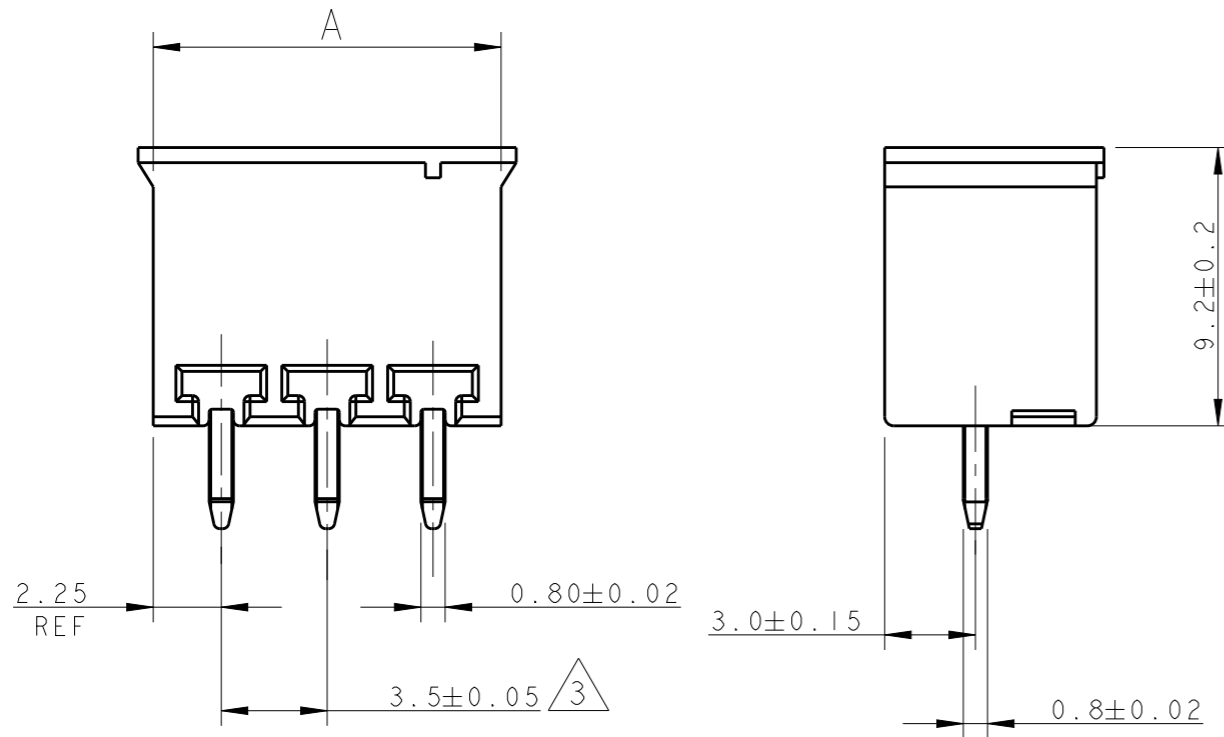

P	LTR	DESCRIPTION	DATE	DWN	APVD
	C4	2-284514-6 IS OBSOLETE	28MAY2020	SS	PS

284514-3 AS SHOWN

PLATING	B	A	NO OF POSN	PART NUMBER		
OBSOLETE	4	AU FL	26.5	25.5	7	2-284514-6
		TIN	89.5	88.5	25	2-284514-5
		TIN	86.0	85.0	24	2-284514-4
		TIN	82.5	81.5	23	2-284514-3
		TIN	79.0	78.0	22	2-284514-2
		TIN	75.5	74.5	21	2-284514-1
		TIN	72.0	71.0	20	2-284514-0
		TIN	68.5	67.5	19	1-284514-9
		TIN	65.0	64.0	18	1-284514-8
		TIN	61.5	60.5	17	1-284514-7
		TIN	58.0	57.0	16	1-284514-6
		TIN	54.5	53.5	15	1-284514-5
		TIN	51.0	50.0	14	1-284514-4
		TIN	47.5	46.5	13	1-284514-3
		TIN	44.0	43.0	12	1-284514-2
		TIN	40.5	39.5	11	1-284514-1
		TIN	37.0	36.0	10	1-284514-0
		TIN	33.5	32.5	9	284514-9
		TIN	30.0	29.0	8	284514-8
		TIN	26.5	25.5	7	284514-7
		TIN	23.0	22.0	6	284514-6
		TIN	19.5	18.5	5	284514-5
		TIN	16.0	15.0	4	284514-4
		TIN	12.5	11.5	3	284514-3
		TIN	9.0	8.0	2	284514-2

- 1 MATERIALS AND FINISH
HOUSING : PA 6.6, UL 94-V0, COLOR GREEN
TERMINAL : PHOSPHOR BRONZE, SEE TABLE
- 2 SUITABLE FOR 1.6-2.4 mm. PC BOARD THICKNESS
- 3 NOT CUMULATIVE TOLERANCE
- 4 PRELIMINARY PART NUMBER

RECOMMENDED PC BOARD LAYOUT

THIS DRAWING IS A CONTROLLED DOCUMENT.		DWN 06FEB2002 E. ZANOLINI	TE Connectivity	
DIMENSIONS: mm		CHK 06FEB2002 E. ZANOLINI		
TOLERANCES UNLESS OTHERWISE SPECIFIED:		APVD 06FEB2002 D. BIEVENOUR	NAME TERMINAL BLOCK, HEADER ASSEMBLY STRAIGHT, CLOSED ENDS 3.5mm PITCH	
0 PLC ±-		PRODUCT SPEC 108-20166	SIZE A300779	
1 PLC ±.3		APPLICATION SPEC 114-20079	CAGE CODE C-284514	
2 PLC ±.25		WEIGHT -	DRAWING NO	
3 PLC ±-		CUSTOMER DRAWING	RESTRICTED TO	
4 PLC ±-			SCALE 4:1 SHEET 1 OF 1 REV C4	
ANGLES ±2				
MATERIAL				
FINISH				