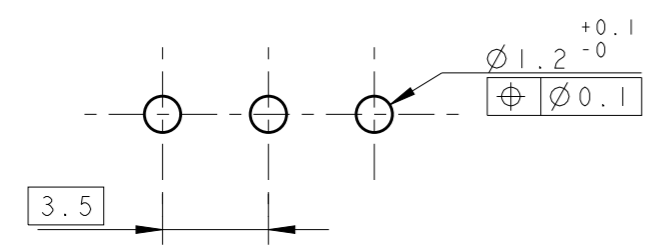

P	LTR	DESCRIPTION	DATE	DWN	APVD
	C4	2-284514-6 IS OBSOLETE	28MAY2020	SS	PS

284514-3 AS SHOWN

PLATING	B	A	NO OF POSN	PART NUMBER		
OBSOLETE	4	AU FL	26.5	25.5	7	2-284514-6
		TIN	89.5	88.5	25	2-284514-5
		TIN	86.0	85.0	24	2-284514-4
		TIN	82.5	81.5	23	2-284514-3
		TIN	79.0	78.0	22	2-284514-2
		TIN	75.5	74.5	21	2-284514-1
		TIN	72.0	71.0	20	2-284514-0
		TIN	68.5	67.5	19	1-284514-9
		TIN	65.0	64.0	18	1-284514-8
		TIN	61.5	60.5	17	1-284514-7
		TIN	58.0	57.0	16	1-284514-6
		TIN	54.5	53.5	15	1-284514-5
		TIN	51.0	50.0	14	1-284514-4
		TIN	47.5	46.5	13	1-284514-3
		TIN	44.0	43.0	12	1-284514-2
		TIN	40.5	39.5	11	1-284514-1
		TIN	37.0	36.0	10	1-284514-0
		TIN	33.5	32.5	9	284514-9
		TIN	30.0	29.0	8	284514-8
		TIN	26.5	25.5	7	284514-7
		TIN	23.0	22.0	6	284514-6
		TIN	19.5	18.5	5	284514-5
		TIN	16.0	15.0	4	284514-4
		TIN	12.5	11.5	3	284514-3
		TIN	9.0	8.0	2	284514-2

RECOMMENDED PC BOARD LAYOUT

THIS DRAWING IS A CONTROLLED DOCUMENT.		DWN 06FEB2002 E. ZANOLINI	TE Connectivity	
DIMENSIONS: mm		CHK 06FEB2002 E. ZANOLINI		
TOLERANCES UNLESS OTHERWISE SPECIFIED:		APVD 06FEB2002 D. BIEVENOUR	NAME TERMINAL BLOCK, HEADER ASSEMBLY STRAIGHT, CLOSED ENDS 3.5mm PITCH	
0 PLC ±-		PRODUCT SPEC 108-20166	SIZE A300779	
1 PLC ±.3		APPLICATION SPEC 114-20079	CAGE CODE C-284514	
2 PLC ±.25		WEIGHT -	DRAWING NO	
3 PLC ±-		CUSTOMER DRAWING	RESTRICTED TO	
4 PLC ±-			SCALE 4:1 SHEET 1 OF 1 REV C4	
ANGLES ±2				
MATERIAL				
FINISH				