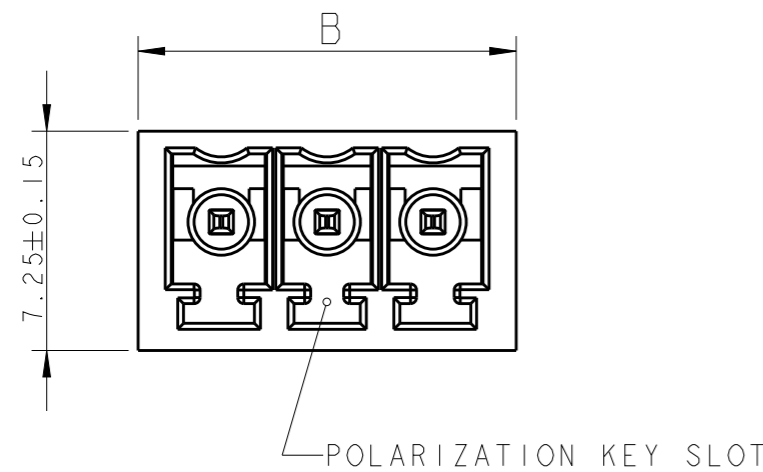

P	LTR	DESCRIPTION	DATE	DWN	APVD
	C4	2-284514-6 IS OBSOLETE	28MAY2020	SS	PS

284514-3 AS SHOWN

PLATING	B	A	NO OF POSN	PART NUMBER		
OBSOLETE	4	AU FL	26.5	25.5	7	2-284514-6
		TIN	89.5	88.5	25	2-284514-5
		TIN	86.0	85.0	24	2-284514-4
		TIN	82.5	81.5	23	2-284514-3
		TIN	79.0	78.0	22	2-284514-2
		TIN	75.5	74.5	21	2-284514-1
		TIN	72.0	71.0	20	2-284514-0
		TIN	68.5	67.5	19	1-284514-9
		TIN	65.0	64.0	18	1-284514-8
		TIN	61.5	60.5	17	1-284514-7
		TIN	58.0	57.0	16	1-284514-6
		TIN	54.5	53.5	15	1-284514-5
		TIN	51.0	50.0	14	1-284514-4
		TIN	47.5	46.5	13	1-284514-3
		TIN	44.0	43.0	12	1-284514-2
		TIN	40.5	39.5	11	1-284514-1
		TIN	37.0	36.0	10	1-284514-0
		TIN	33.5	32.5	9	284514-9
		TIN	30.0	29.0	8	284514-8
		TIN	26.5	25.5	7	284514-7
		TIN	23.0	22.0	6	284514-6
		TIN	19.5	18.5	5	284514-5
		TIN	16.0	15.0	4	284514-4
		TIN	12.5	11.5	3	284514-3
		TIN	9.0	8.0	2	284514-2

- 1 MATERIALS AND FINISH
HOUSING : PA 6.6, UL 94-V0, COLOR GREEN
TERMINAL : PHOSPHOR BRONZE, SEE TABLE
- 2 SUITABLE FOR 1.6-2.4 mm. PC BOARD THICKNESS
- 3 NOT CUMULATIVE TOLERANCE
- 4 PRELIMINARY PART NUMBER

RECOMMENDED PC BOARD LAYOUT

THIS DRAWING IS A CONTROLLED DOCUMENT.		DWN 06FEB2002 E. ZANOLINI	TE Connectivity	
DIMENSIONS: mm		CHK 06FEB2002 E. ZANOLINI		
TOLERANCES UNLESS OTHERWISE SPECIFIED:		APVD 06FEB2002 D. BIEVENOUR	NAME TERMINAL BLOCK, HEADER ASSEMBLY STRAIGHT, CLOSED ENDS 3.5mm PITCH	
0 PLC ±-		PRODUCT SPEC 108-20166	SIZE A300779	
1 PLC ±.3		APPLICATION SPEC 114-20079	CAGE CODE C-284514	
2 PLC ±.25		WEIGHT -	DRAWING NO	
3 PLC ±-		CUSTOMER DRAWING	RESTRICTED TO	
4 PLC ±-			SCALE 4:1 SHEET 1 OF 1 REV C4	
ANGLES ±2				
MATERIAL				
FINISH				