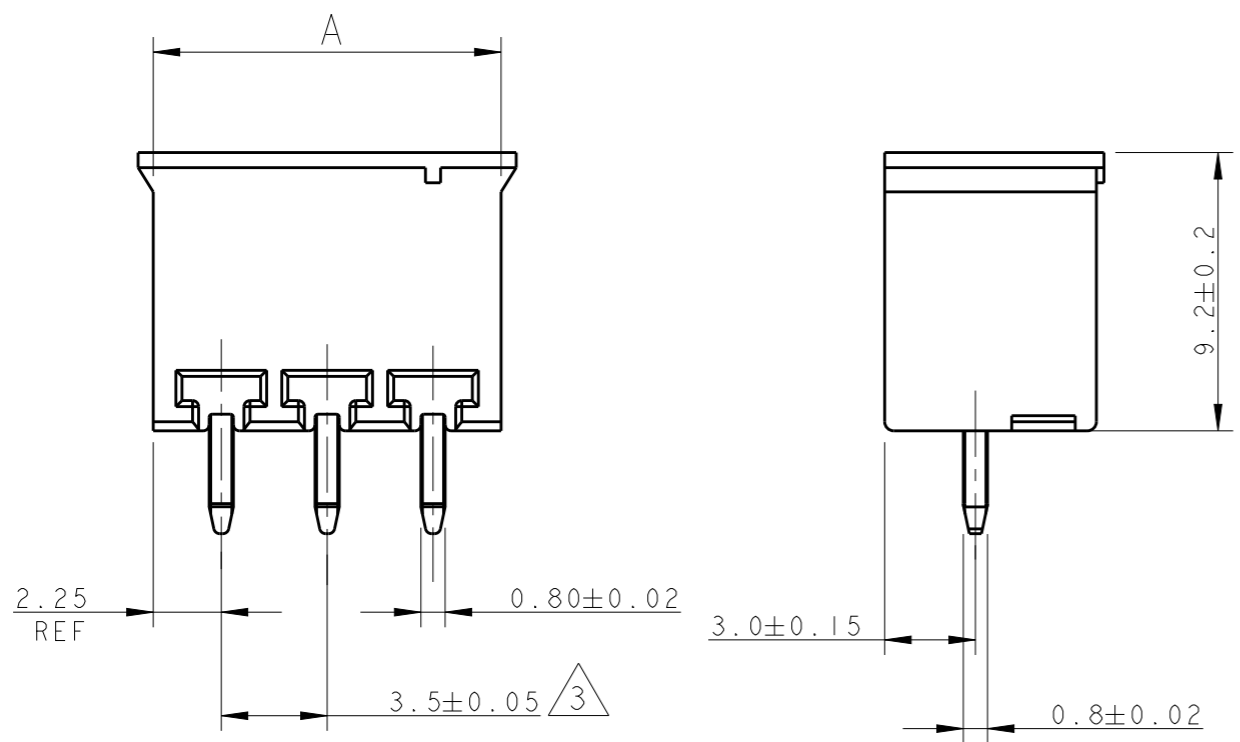

P	LTR	DESCRIPTION	DATE	DWN	APVD
	C4	2-284514-6 IS OBSOLETE	28MAY2020	SS	PS

284514-3 AS SHOWN

PLATING	B	A	NO OF POSN	PART NUMBER		
OBSOLETE	4	AU FL	26.5	25.5	7	<del>2-284514-6</del>
		TIN	89.5	88.5	25	2-284514-5
		TIN	86.0	85.0	24	2-284514-4
		TIN	82.5	81.5	23	2-284514-3
		TIN	79.0	78.0	22	2-284514-2
		TIN	75.5	74.5	21	2-284514-1
		TIN	72.0	71.0	20	2-284514-0
		TIN	68.5	67.5	19	1-284514-9
		TIN	65.0	64.0	18	1-284514-8
		TIN	61.5	60.5	17	1-284514-7
		TIN	58.0	57.0	16	1-284514-6
		TIN	54.5	53.5	15	1-284514-5
		TIN	51.0	50.0	14	1-284514-4
		TIN	47.5	46.5	13	1-284514-3
		TIN	44.0	43.0	12	1-284514-2
		TIN	40.5	39.5	11	1-284514-1
		TIN	37.0	36.0	10	1-284514-0
		TIN	33.5	32.5	9	284514-9
		TIN	30.0	29.0	8	284514-8
		TIN	26.5	25.5	7	284514-7
		TIN	23.0	22.0	6	284514-6
		TIN	19.5	18.5	5	284514-5
		TIN	16.0	15.0	4	284514-4
		TIN	12.5	11.5	3	284514-3
		TIN	9.0	8.0	2	284514-2

- 1 MATERIALS AND FINISH  
HOUSING : PA 6.6, UL 94-V0, COLOR GREEN  
TERMINAL : PHOSPHOR BRONZE, SEE TABLE
- 2 SUITABLE FOR 1.6-2.4 mm. PC BOARD THICKNESS
- 3 NOT CUMULATIVE TOLERANCE
- 4 PRELIMINARY PART NUMBER

RECOMMENDED PC BOARD LAYOUT

THIS DRAWING IS A CONTROLLED DOCUMENT.		DWN 06FEB2002 E. ZANOLINI	TE Connectivity	
DIMENSIONS: mm		CHK 06FEB2002 E. ZANOLINI		
TOLERANCES UNLESS OTHERWISE SPECIFIED:		APVD 06FEB2002 D. BIEVENOUR	NAME TERMINAL BLOCK, HEADER ASSEMBLY STRAIGHT, CLOSED ENDS 3.5mm PITCH	
0 PLC ±-		PRODUCT SPEC 108-20166	SIZE A300779	
1 PLC ±.3		APPLICATION SPEC 114-20079	CAGE CODE C-284514	
2 PLC ±.25		WEIGHT -	DRAWING NO	
3 PLC ±-		CUSTOMER DRAWING	RESTRICTED TO	
4 PLC ±-			SCALE 4:1	
ANGLES ±2			SHEET 1 OF 1	
MATERIAL			REV C4	
FINISH				