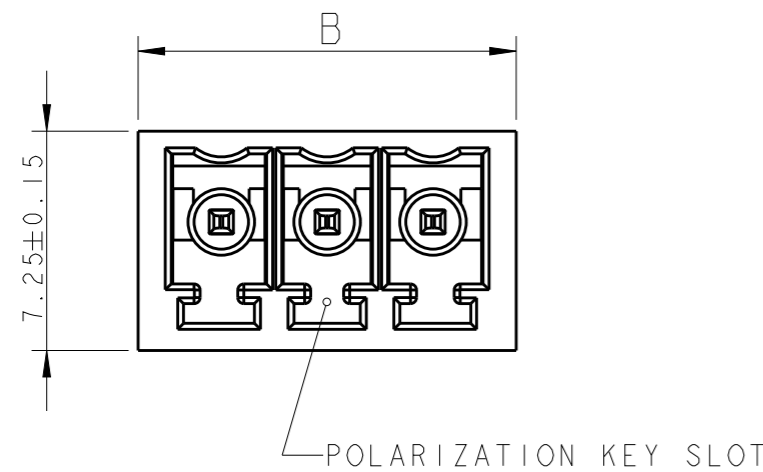

P	LTR	DESCRIPTION	DATE	DWN	APVD
	C4	2-284514-6 IS OBSOLETE	28MAY2020	SS	PS

284514-3 AS SHOWN

PLATING	B	A	NO OF POSN	PART NUMBER		
OBSOLETE	4	AU FL	26.5	25.5	7	<del>2-284514-6</del>
		TIN	89.5	88.5	25	2-284514-5
		TIN	86.0	85.0	24	2-284514-4
		TIN	82.5	81.5	23	2-284514-3
		TIN	79.0	78.0	22	2-284514-2
		TIN	75.5	74.5	21	2-284514-1
		TIN	72.0	71.0	20	2-284514-0
		TIN	68.5	67.5	19	1-284514-9
		TIN	65.0	64.0	18	1-284514-8
		TIN	61.5	60.5	17	1-284514-7
		TIN	58.0	57.0	16	1-284514-6
		TIN	54.5	53.5	15	1-284514-5
		TIN	51.0	50.0	14	1-284514-4
		TIN	47.5	46.5	13	1-284514-3
		TIN	44.0	43.0	12	1-284514-2
		TIN	40.5	39.5	11	1-284514-1
		TIN	37.0	36.0	10	1-284514-0
		TIN	33.5	32.5	9	284514-9
		TIN	30.0	29.0	8	284514-8
		TIN	26.5	25.5	7	284514-7
		TIN	23.0	22.0	6	284514-6
		TIN	19.5	18.5	5	284514-5
		TIN	16.0	15.0	4	284514-4
		TIN	12.5	11.5	3	284514-3
		TIN	9.0	8.0	2	284514-2

- 1 MATERIALS AND FINISH  
HOUSING : PA 6.6, UL 94-V0, COLOR GREEN  
TERMINAL : PHOSPHOR BRONZE, SEE TABLE
- 2 SUITABLE FOR 1.6-2.4 mm. PC BOARD THICKNESS
- 3 NOT CUMULATIVE TOLERANCE
- 4 PRELIMINARY PART NUMBER

RECOMMENDED PC BOARD LAYOUT

THIS DRAWING IS A CONTROLLED DOCUMENT.		DWN 06FEB2002 E. ZANOLINI	TE Connectivity	
DIMENSIONS: mm		CHK 06FEB2002 E. ZANOLINI		
TOLERANCES UNLESS OTHERWISE SPECIFIED:		APVD 06FEB2002 D. BIEVENOUR	NAME TERMINAL BLOCK, HEADER ASSEMBLY STRAIGHT, CLOSED ENDS 3.5mm PITCH	
0 PLC ±-		PRODUCT SPEC 108-20166	SIZE A300779	
1 PLC ±.3		APPLICATION SPEC 114-20079	CAGE CODE C-284514	
2 PLC ±.25		WEIGHT -	DRAWING NO	
3 PLC ±-		CUSTOMER DRAWING	RESTRICTED TO	
4 PLC ±-			SCALE 4:1	
ANGLES ±2			SHEET 1 OF 1	
MATERIAL			REV C4	
FINISH				