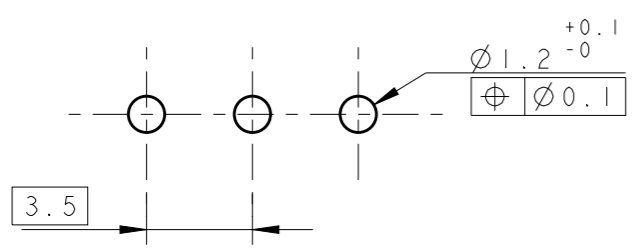

P	LTR	DESCRIPTION	DATE	DWN	APVD
	C4	2-284514-6 IS OBSOLETE	28MAY2020	SS	PS

284514-3 AS SHOWN

PLATING	B	A	NO OF POSN	PART NUMBER		
OBSOLETE	4	AU FL	26.5	25.5	7	<del>2-284514-6</del>
		TIN	89.5	88.5	25	2-284514-5
		TIN	86.0	85.0	24	2-284514-4
		TIN	82.5	81.5	23	2-284514-3
		TIN	79.0	78.0	22	2-284514-2
		TIN	75.5	74.5	21	2-284514-1
		TIN	72.0	71.0	20	2-284514-0
		TIN	68.5	67.5	19	1-284514-9
		TIN	65.0	64.0	18	1-284514-8
		TIN	61.5	60.5	17	1-284514-7
		TIN	58.0	57.0	16	1-284514-6
		TIN	54.5	53.5	15	1-284514-5
		TIN	51.0	50.0	14	1-284514-4
		TIN	47.5	46.5	13	1-284514-3
		TIN	44.0	43.0	12	1-284514-2
		TIN	40.5	39.5	11	1-284514-1
		TIN	37.0	36.0	10	1-284514-0
		TIN	33.5	32.5	9	284514-9
		TIN	30.0	29.0	8	284514-8
		TIN	26.5	25.5	7	284514-7
		TIN	23.0	22.0	6	284514-6
		TIN	19.5	18.5	5	284514-5
		TIN	16.0	15.0	4	284514-4
		TIN	12.5	11.5	3	284514-3
		TIN	9.0	8.0	2	284514-2

RECOMMENDED PC BOARD LAYOUT

THIS DRAWING IS A CONTROLLED DOCUMENT.		DWN 06FEB2002 E. ZANOLINI	TE Connectivity	
DIMENSIONS: mm		CHK 06FEB2002 E. ZANOLINI		
TOLERANCES UNLESS OTHERWISE SPECIFIED:		APVD 06FEB2002 D. BIEVENOUR	NAME TERMINAL BLOCK, HEADER ASSEMBLY STRAIGHT, CLOSED ENDS 3.5mm PITCH	
0 PLC ±-		PRODUCT SPEC 108-20166	SIZE A300779	
1 PLC ±.3		APPLICATION SPEC 114-20079	CAGE CODE C-284514	
2 PLC ±.25		WEIGHT -	DRAWING NO	
3 PLC ±-		CUSTOMER DRAWING	RESTRICTED TO	
4 PLC ±-			SCALE 4:1	
ANGLES ±2			SHEET 1 OF 1	
MATERIAL			REV C4	
FINISH				