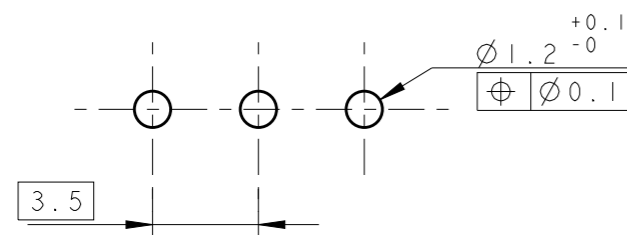

P	LTR	DESCRIPTION	DATE	DWN	APVD
	C4	2-284514-6 IS OBSOLETE	28MAY2020	SS	PS

284514-3 AS SHOWN

- 1 MATERIALS AND FINISH  
HOUSING : PA 6.6, UL 94-V0, COLOR GREEN  
TERMINAL : PHOSPHOR BRONZE, SEE TABLE
- 2 SUITABLE FOR 1.6-2.4 mm. PC BOARD THICKNESS
- 3 NOT CUMULATIVE TOLERANCE
- 4 PRELIMINARY PART NUMBER

PLATING	B	A	NO OF POSN	PART NUMBER		
OBSOLETE	4	AU FL	26.5	25.5	7	<del>2-284514-6</del>
TIN			89.5	88.5	25	2-284514-5
TIN			86.0	85.0	24	2-284514-4
TIN			82.5	81.5	23	2-284514-3
TIN			79.0	78.0	22	2-284514-2
TIN			75.5	74.5	21	2-284514-1
TIN			72.0	71.0	20	2-284514-0
TIN			68.5	67.5	19	1-284514-9
TIN			65.0	64.0	18	1-284514-8
TIN			61.5	60.5	17	1-284514-7
TIN			58.0	57.0	16	1-284514-6
TIN			54.5	53.5	15	1-284514-5
TIN			51.0	50.0	14	1-284514-4
TIN			47.5	46.5	13	1-284514-3
TIN			44.0	43.0	12	1-284514-2
TIN			40.5	39.5	11	1-284514-1
TIN			37.0	36.0	10	1-284514-0
TIN			33.5	32.5	9	284514-9
TIN			30.0	29.0	8	284514-8
TIN			26.5	25.5	7	284514-7
TIN			23.0	22.0	6	284514-6
TIN			19.5	18.5	5	284514-5
TIN			16.0	15.0	4	284514-4
TIN			12.5	11.5	3	284514-3
TIN			9.0	8.0	2	284514-2

RECOMMENDED PC BOARD LAYOUT

THIS DRAWING IS A CONTROLLED DOCUMENT.		DWN 06FEB2002 E. ZANOLINI	TE Connectivity	
DIMENSIONS: mm		CHK 06FEB2002 E. ZANOLINI		
TOLERANCES UNLESS OTHERWISE SPECIFIED:		APVD 06FEB2002 D. BIEVENOUR	NAME TERMINAL BLOCK, HEADER ASSEMBLY STRAIGHT, CLOSED ENDS 3.5mm PITCH	
0 PLC ±-		PRODUCT SPEC 108-20166	SIZE CAGE CODE DRAWING NO RESTRICTED TO	
1 PLC ±.3		APPLICATION SPEC 114-20079	A300779 C-284514	
2 PLC ±.25		WEIGHT -	SCALE 4:1 SHEET 1 OF 1 REV C4	
3 PLC ±-		CUSTOMER DRAWING		
4 PLC ±-				
ANGLES ±2				
MATERIAL 1				
FINISH 1				