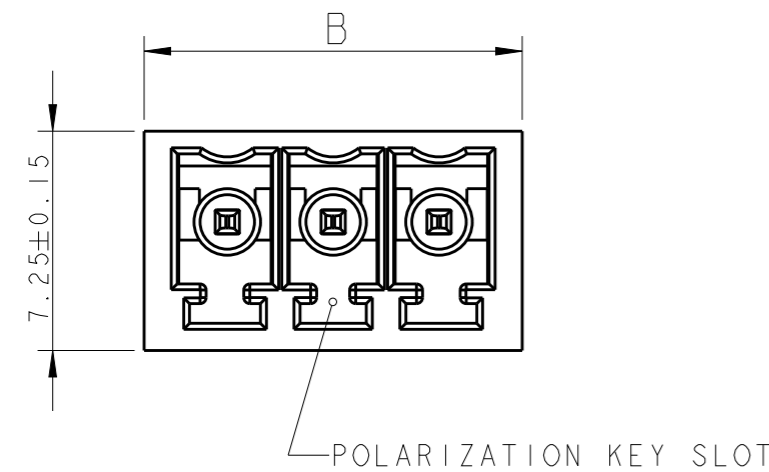

P	LTR	DESCRIPTION	DATE	DWN	APVD
	C4	2-284514-6 IS OBSOLETE	28MAY2020	SS	PS

284514-3 AS SHOWN

- 1 MATERIALS AND FINISH  
HOUSING : PA 6.6, UL 94-V0, COLOR GREEN  
TERMINAL : PHOSPHOR BRONZE, SEE TABLE
- 2 SUITABLE FOR 1.6-2.4 mm. PC BOARD THICKNESS
- 3 NOT CUMULATIVE TOLERANCE
- 4 PRELIMINARY PART NUMBER

PLATING	B	A	NO OF POSN	PART NUMBER		
OBSOLETE	4	AU FL	26.5	25.5	7	<del>2-284514-6</del>
TIN			89.5	88.5	25	2-284514-5
TIN			86.0	85.0	24	2-284514-4
TIN			82.5	81.5	23	2-284514-3
TIN			79.0	78.0	22	2-284514-2
TIN			75.5	74.5	21	2-284514-1
TIN			72.0	71.0	20	2-284514-0
TIN			68.5	67.5	19	1-284514-9
TIN			65.0	64.0	18	1-284514-8
TIN			61.5	60.5	17	1-284514-7
TIN			58.0	57.0	16	1-284514-6
TIN			54.5	53.5	15	1-284514-5
TIN			51.0	50.0	14	1-284514-4
TIN			47.5	46.5	13	1-284514-3
TIN			44.0	43.0	12	1-284514-2
TIN			40.5	39.5	11	1-284514-1
TIN			37.0	36.0	10	1-284514-0
TIN			33.5	32.5	9	284514-9
TIN			30.0	29.0	8	284514-8
TIN			26.5	25.5	7	284514-7
TIN			23.0	22.0	6	284514-6
TIN			19.5	18.5	5	284514-5
TIN			16.0	15.0	4	284514-4
TIN			12.5	11.5	3	284514-3
TIN			9.0	8.0	2	284514-2

RECOMMENDED PC BOARD LAYOUT

THIS DRAWING IS A CONTROLLED DOCUMENT.		DWN 06FEB2002 E. ZANOLINI	TE Connectivity	
DIMENSIONS: mm		CHK 06FEB2002 E. ZANOLINI		
TOLERANCES UNLESS OTHERWISE SPECIFIED:		APVD 06FEB2002 D. BIEVENOUR	NAME TERMINAL BLOCK, HEADER ASSEMBLY STRAIGHT, CLOSED ENDS 3.5mm PITCH	
0 PLC ±-		PRODUCT SPEC 108-20166	SIZE CAGE CODE DRAWING NO RESTRICTED TO	
1 PLC ±.3		APPLICATION SPEC 114-20079	A300779 C-284514	
2 PLC ±.25		WEIGHT -	SCALE 4:1 SHEET 1 OF 1 REV C4	
3 PLC ±-		CUSTOMER DRAWING		
4 PLC ±-				
ANGLES ±2				
MATERIAL 1				
FINISH 1				