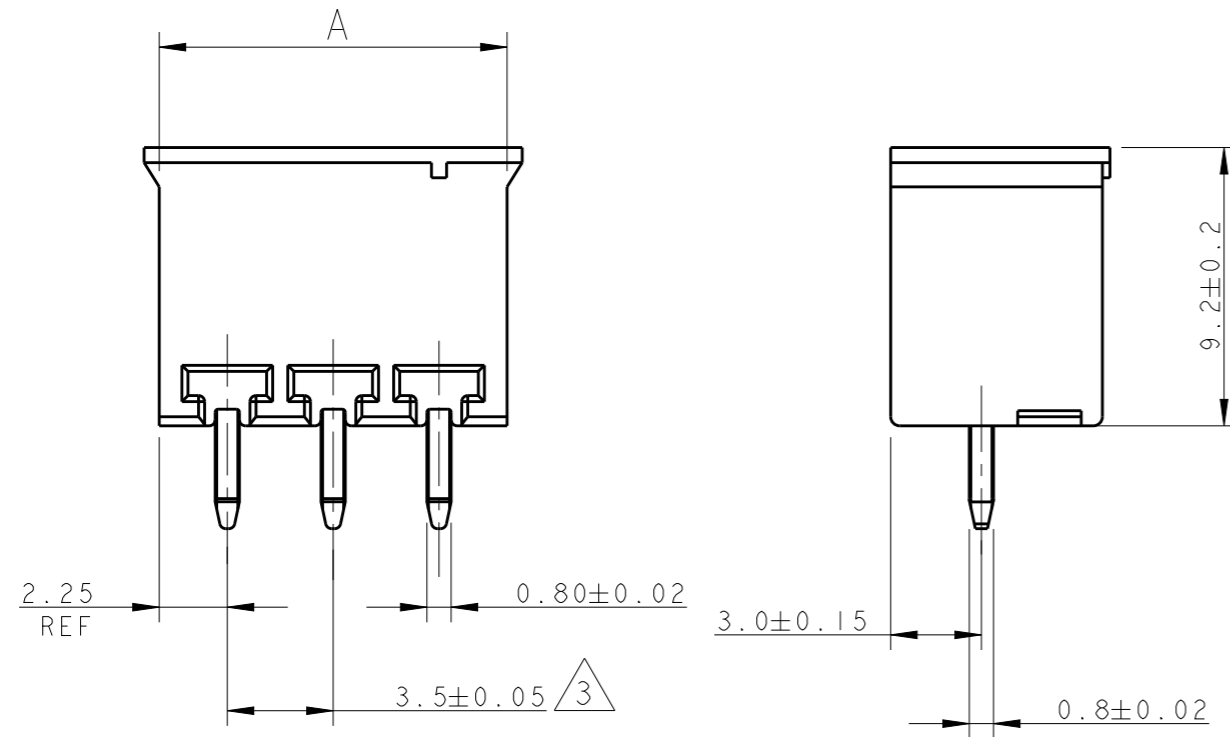

P	LTR	DESCRIPTION	DATE	DWN	APVD
	C4	2-284514-6 IS OBSOLETE	28MAY2020	SS	PS

284514-3 AS SHOWN

- 1 MATERIALS AND FINISH  
HOUSING : PA 6.6, UL 94-V0, COLOR GREEN  
TERMINAL : PHOSPHOR BRONZE, SEE TABLE
- 2 SUITABLE FOR 1.6-2.4 mm. PC BOARD THICKNESS
- 3 NOT CUMULATIVE TOLERANCE
- 4 PRELIMINARY PART NUMBER

PLATING	B	A	NO OF POSN	PART NUMBER		
OBSOLETE	4	AU FL	26.5	25.5	7	<del>2-284514-6</del>
TIN			89.5	88.5	25	2-284514-5
TIN			86.0	85.0	24	2-284514-4
TIN			82.5	81.5	23	2-284514-3
TIN			79.0	78.0	22	2-284514-2
TIN			75.5	74.5	21	2-284514-1
TIN			72.0	71.0	20	2-284514-0
TIN			68.5	67.5	19	1-284514-9
TIN			65.0	64.0	18	1-284514-8
TIN			61.5	60.5	17	1-284514-7
TIN			58.0	57.0	16	1-284514-6
TIN			54.5	53.5	15	1-284514-5
TIN			51.0	50.0	14	1-284514-4
TIN			47.5	46.5	13	1-284514-3
TIN			44.0	43.0	12	1-284514-2
TIN			40.5	39.5	11	1-284514-1
TIN			37.0	36.0	10	1-284514-0
TIN			33.5	32.5	9	284514-9
TIN			30.0	29.0	8	284514-8
TIN			26.5	25.5	7	284514-7
TIN			23.0	22.0	6	284514-6
TIN			19.5	18.5	5	284514-5
TIN			16.0	15.0	4	284514-4
TIN			12.5	11.5	3	284514-3
TIN			9.0	8.0	2	284514-2

RECOMMENDED PC BOARD LAYOUT

THIS DRAWING IS A CONTROLLED DOCUMENT.		DWN 06FEB2002 E. ZANOLINI	TE Connectivity	
DIMENSIONS: mm		CHK 06FEB2002 E. ZANOLINI		
TOLERANCES UNLESS OTHERWISE SPECIFIED:		APVD 06FEB2002 D. BIEVENOUR	NAME TERMINAL BLOCK, HEADER ASSEMBLY STRAIGHT, CLOSED ENDS 3.5mm PITCH	
0 PLC ±-		PRODUCT SPEC 108-20166	SIZE CAGE CODE DRAWING NO RESTRICTED TO	
1 PLC ±.3		APPLICATION SPEC 114-20079	A300779 C-284514	
2 PLC ±.25		WEIGHT -	SCALE 4:1 SHEET 1 OF 1 REV C4	
3 PLC ±-		CUSTOMER DRAWING		
4 PLC ±-				
ANGLES ±2				
MATERIAL 1				
FINISH 1				