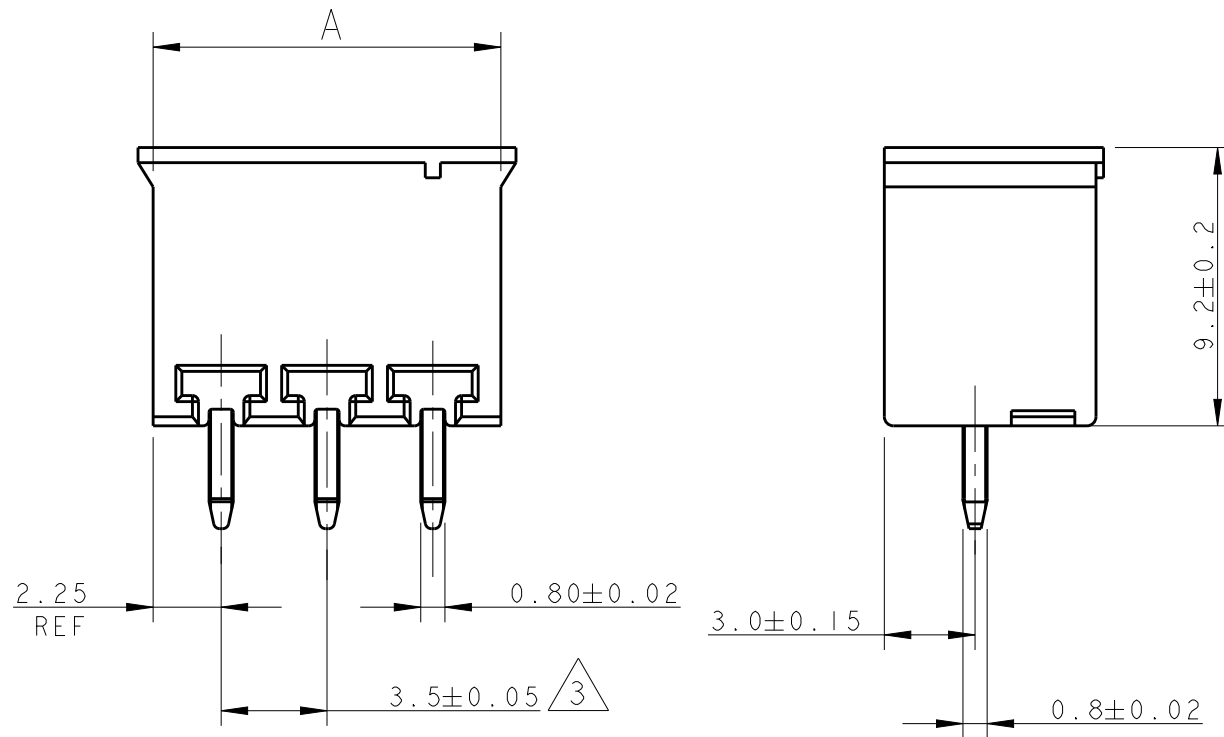

P	LTR	DESCRIPTION	DATE	DWN	APVD
	C4	2-284514-6 IS OBSOLETE	28MAY2020	SS	PS

284514-3 AS SHOWN

POLARIZATION KEY SLOT

- 1 MATERIALS AND FINISH
HOUSING : PA 6.6, UL 94-V0, COLOR GREEN
TERMINAL : PHOSPHOR BRONZE, SEE TABLE
- 2 SUITABLE FOR 1.6-2.4 mm. PC BOARD THICKNESS
- 3 NOT CUMULATIVE TOLERANCE
- 4 PRELIMINARY PART NUMBER

PLATING	B	A	NO OF POSN	PART NUMBER		
OBSOLETE	4	AU FL	26.5	25.5	7	2-284514-6
		TIN	89.5	88.5	25	2-284514-5
		TIN	86.0	85.0	24	2-284514-4
		TIN	82.5	81.5	23	2-284514-3
		TIN	79.0	78.0	22	2-284514-2
		TIN	75.5	74.5	21	2-284514-1
		TIN	72.0	71.0	20	2-284514-0
		TIN	68.5	67.5	19	1-284514-9
		TIN	65.0	64.0	18	1-284514-8
		TIN	61.5	60.5	17	1-284514-7
		TIN	58.0	57.0	16	1-284514-6
		TIN	54.5	53.5	15	1-284514-5
		TIN	51.0	50.0	14	1-284514-4
		TIN	47.5	46.5	13	1-284514-3
		TIN	44.0	43.0	12	1-284514-2
		TIN	40.5	39.5	11	1-284514-1
		TIN	37.0	36.0	10	1-284514-0
		TIN	33.5	32.5	9	284514-9
		TIN	30.0	29.0	8	284514-8
		TIN	26.5	25.5	7	284514-7
		TIN	23.0	22.0	6	284514-6
		TIN	19.5	18.5	5	284514-5
		TIN	16.0	15.0	4	284514-4
		TIN	12.5	11.5	3	284514-3
		TIN	9.0	8.0	2	284514-2

RECOMMENDED PC BOARD LAYOUT

THIS DRAWING IS A CONTROLLED DOCUMENT.		DWN 06FEB2002 E. ZANOLINI	TE Connectivity	
DIMENSIONS: mm		CHK 06FEB2002 E. ZANOLINI		
TOLERANCES UNLESS OTHERWISE SPECIFIED:		APVD 06FEB2002 D. BIEVENOUR	NAME TERMINAL BLOCK, HEADER ASSEMBLY STRAIGHT, CLOSED ENDS 3.5mm PITCH	
0 PLC ±-		PRODUCT SPEC 108-20166	SIZE A300779	
1 PLC ±.3		APPLICATION SPEC 114-20079	CAGE CODE C-284514	
2 PLC ±.25		WEIGHT -	DRAWING NO	
3 PLC ±-		CUSTOMER DRAWING	RESTRICTED TO	
4 PLC ±-			SCALE 4:1 SHEET 1 OF 1 REV C4	
ANGLES ±2				
MATERIAL	FINISH			