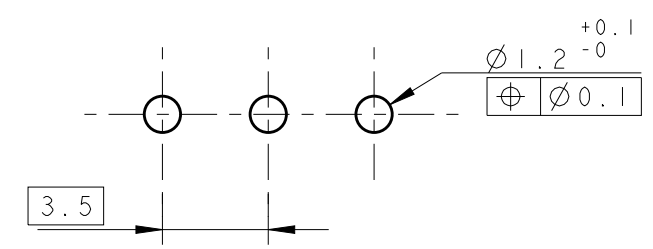

P	LTR	DESCRIPTION	DATE	DWN	APVD
	C4	2-284514-6 IS OBSOLETE	28MAY2020	SS	PS

284514-3 AS SHOWN

POLARIZATION KEY SLOT

- 1 MATERIALS AND FINISH
HOUSING : PA 6.6, UL 94-V0, COLOR GREEN
TERMINAL : PHOSPHOR BRONZE, SEE TABLE
- 2 SUITABLE FOR 1.6-2.4 mm. PC BOARD THICKNESS
- 3 NOT CUMULATIVE TOLERANCE
- 4 PRELIMINARY PART NUMBER

PLATING	B	A	NO OF POSN	PART NUMBER		
OBSOLETE	4	AU FL	26.5	25.5	7	2-284514-6
		TIN	89.5	88.5	25	2-284514-5
		TIN	86.0	85.0	24	2-284514-4
		TIN	82.5	81.5	23	2-284514-3
		TIN	79.0	78.0	22	2-284514-2
		TIN	75.5	74.5	21	2-284514-1
		TIN	72.0	71.0	20	2-284514-0
		TIN	68.5	67.5	19	1-284514-9
		TIN	65.0	64.0	18	1-284514-8
		TIN	61.5	60.5	17	1-284514-7
		TIN	58.0	57.0	16	1-284514-6
		TIN	54.5	53.5	15	1-284514-5
		TIN	51.0	50.0	14	1-284514-4
		TIN	47.5	46.5	13	1-284514-3
		TIN	44.0	43.0	12	1-284514-2
		TIN	40.5	39.5	11	1-284514-1
		TIN	37.0	36.0	10	1-284514-0
		TIN	33.5	32.5	9	284514-9
		TIN	30.0	29.0	8	284514-8
		TIN	26.5	25.5	7	284514-7
		TIN	23.0	22.0	6	284514-6
		TIN	19.5	18.5	5	284514-5
		TIN	16.0	15.0	4	284514-4
		TIN	12.5	11.5	3	284514-3
		TIN	9.0	8.0	2	284514-2

RECOMMENDED PC BOARD LAYOUT

THIS DRAWING IS A CONTROLLED DOCUMENT.		DWN 06FEB2002 E. ZANOLINI	TE Connectivity	
DIMENSIONS: mm		CHK 06FEB2002 E. ZANOLINI		
TOLERANCES UNLESS OTHERWISE SPECIFIED:		APVD 06FEB2002 D. BIEVENOUR	NAME TERMINAL BLOCK, HEADER ASSEMBLY STRAIGHT, CLOSED ENDS 3.5mm PITCH	
0 PLC ±-		PRODUCT SPEC 108-20166	SIZE A300779	
1 PLC ±.3		APPLICATION SPEC 114-20079	CAGE CODE C-284514	
2 PLC ±.25		WEIGHT -	DRAWING NO	
3 PLC ±-		CUSTOMER DRAWING	RESTRICTED TO	
4 PLC ±-			SCALE 4:1 SHEET 1 OF 1 REV C4	
ANGLES ±2				
MATERIAL	FINISH			