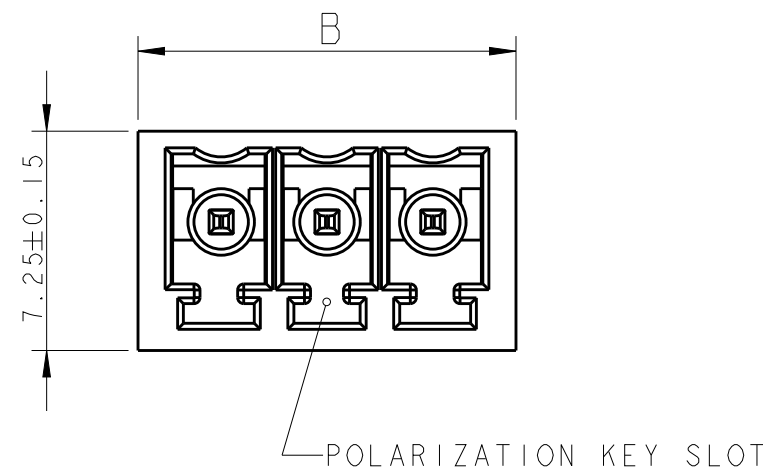

P	LTR	DESCRIPTION	DATE	DWN	APVD
	C4	2-284514-6 IS OBSOLETE	28MAY2020	SS	PS

284514-3 AS SHOWN

POLARIZATION KEY SLOT

- 1 MATERIALS AND FINISH
HOUSING : PA 6.6, UL 94-V0, COLOR GREEN
TERMINAL : PHOSPHOR BRONZE, SEE TABLE
- 2 SUITABLE FOR 1.6-2.4 mm. PC BOARD THICKNESS
- 3 NOT CUMULATIVE TOLERANCE
- 4 PRELIMINARY PART NUMBER

PLATING	B	A	NO OF POSN	PART NUMBER		
OBSOLETE	4	AU FL	26.5	25.5	7	2-284514-6
		TIN	89.5	88.5	25	2-284514-5
		TIN	86.0	85.0	24	2-284514-4
		TIN	82.5	81.5	23	2-284514-3
		TIN	79.0	78.0	22	2-284514-2
		TIN	75.5	74.5	21	2-284514-1
		TIN	72.0	71.0	20	2-284514-0
		TIN	68.5	67.5	19	1-284514-9
		TIN	65.0	64.0	18	1-284514-8
		TIN	61.5	60.5	17	1-284514-7
		TIN	58.0	57.0	16	1-284514-6
		TIN	54.5	53.5	15	1-284514-5
		TIN	51.0	50.0	14	1-284514-4
		TIN	47.5	46.5	13	1-284514-3
		TIN	44.0	43.0	12	1-284514-2
		TIN	40.5	39.5	11	1-284514-1
		TIN	37.0	36.0	10	1-284514-0
		TIN	33.5	32.5	9	284514-9
		TIN	30.0	29.0	8	284514-8
		TIN	26.5	25.5	7	284514-7
		TIN	23.0	22.0	6	284514-6
		TIN	19.5	18.5	5	284514-5
		TIN	16.0	15.0	4	284514-4
		TIN	12.5	11.5	3	284514-3
		TIN	9.0	8.0	2	284514-2

RECOMMENDED PC BOARD LAYOUT

THIS DRAWING IS A CONTROLLED DOCUMENT.		DWN 06FEB2002 E. ZANOLINI	TE Connectivity	
DIMENSIONS: mm		CHK 06FEB2002 E. ZANOLINI		
TOLERANCES UNLESS OTHERWISE SPECIFIED:		APVD 06FEB2002 D. BIEVENOUR	NAME TERMINAL BLOCK, HEADER ASSEMBLY STRAIGHT, CLOSED ENDS 3.5mm PITCH	
0 PLC ±-		PRODUCT SPEC 108-20166	SIZE A300779	
1 PLC ±.3		APPLICATION SPEC 114-20079	CAGE CODE C-284514	
2 PLC ±.25		WEIGHT -	DRAWING NO	
3 PLC ±-		CUSTOMER DRAWING	RESTRICTED TO	
4 PLC ±-			SCALE 4:1 SHEET 1 OF 1 REV C4	
ANGLES ±2				
MATERIAL	FINISH			