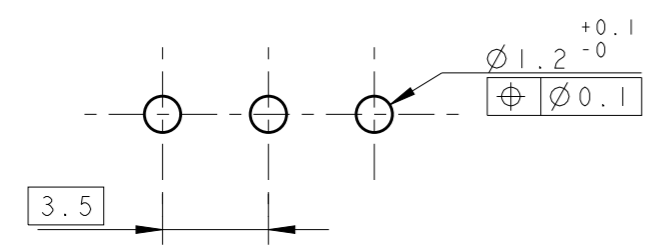

P	LTR	DESCRIPTION	DATE	DWN	APVD
	C4	2-284514-6 IS OBSOLETE	28MAY2020	SS	PS

284514-3 AS SHOWN

PLATING	B	A	NO OF POSN	PART NUMBER		
OBSOLETE	4	AU FL	26.5	25.5	7	2-284514-6
TIN			89.5	88.5	25	2-284514-5
TIN			86.0	85.0	24	2-284514-4
TIN			82.5	81.5	23	2-284514-3
TIN			79.0	78.0	22	2-284514-2
TIN			75.5	74.5	21	2-284514-1
TIN			72.0	71.0	20	2-284514-0
TIN			68.5	67.5	19	1-284514-9
TIN			65.0	64.0	18	1-284514-8
TIN			61.5	60.5	17	1-284514-7
TIN			58.0	57.0	16	1-284514-6
TIN			54.5	53.5	15	1-284514-5
TIN			51.0	50.0	14	1-284514-4
TIN			47.5	46.5	13	1-284514-3
TIN			44.0	43.0	12	1-284514-2
TIN			40.5	39.5	11	1-284514-1
TIN			37.0	36.0	10	1-284514-0
TIN			33.5	32.5	9	284514-9
TIN			30.0	29.0	8	284514-8
TIN			26.5	25.5	7	284514-7
TIN			23.0	22.0	6	284514-6
TIN			19.5	18.5	5	284514-5
TIN			16.0	15.0	4	284514-4
TIN			12.5	11.5	3	284514-3
TIN			9.0	8.0	2	284514-2

RECOMMENDED PC BOARD LAYOUT

THIS DRAWING IS A CONTROLLED DOCUMENT.		DWN 06FEB2002 E. ZANOLINI	TE Connectivity	
DIMENSIONS: mm		CHK 06FEB2002 E. ZANOLINI		
TOLERANCES UNLESS OTHERWISE SPECIFIED:		APVD 06FEB2002 D. BIEVENOUR	NAME TERMINAL BLOCK, HEADER ASSEMBLY STRAIGHT, CLOSED ENDS 3.5mm PITCH	
0 PLC ±-		PRODUCT SPEC 108-20166	SIZE CAGE CODE DRAWING NO RESTRICTED TO	
1 PLC ±.3		APPLICATION SPEC 114-20079	A300779 C-284514	
2 PLC ±.25		WEIGHT -	SCALE 4:1 SHEET 1 OF 1 REV C4	
3 PLC ±-		CUSTOMER DRAWING		
4 PLC ±-				
ANGLES ±2				
MATERIAL 1				
FINISH 1				