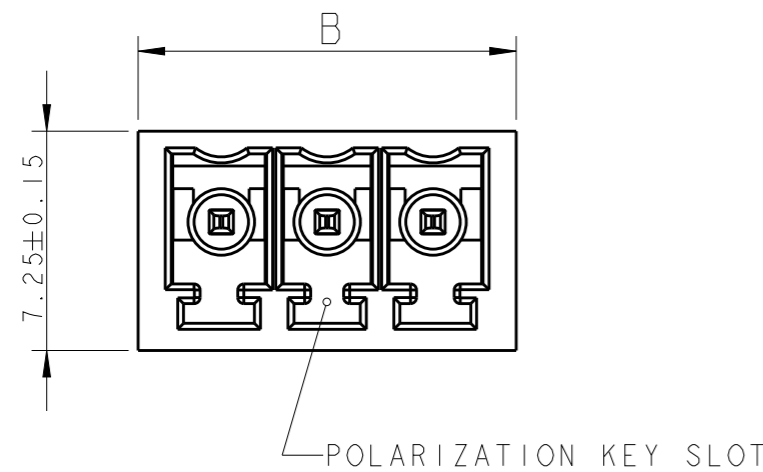

P	LTR	DESCRIPTION	DATE	DWN	APVD
	C4	2-284514-6 IS OBSOLETE	28MAY2020	SS	PS

284514-3 AS SHOWN

PLATING	B	A	NO OF POSN	PART NUMBER		
OBSOLETE	4	AU FL	26.5	25.5	7	2-284514-6
TIN			89.5	88.5	25	2-284514-5
TIN			86.0	85.0	24	2-284514-4
TIN			82.5	81.5	23	2-284514-3
TIN			79.0	78.0	22	2-284514-2
TIN			75.5	74.5	21	2-284514-1
TIN			72.0	71.0	20	2-284514-0
TIN			68.5	67.5	19	1-284514-9
TIN			65.0	64.0	18	1-284514-8
TIN			61.5	60.5	17	1-284514-7
TIN			58.0	57.0	16	1-284514-6
TIN			54.5	53.5	15	1-284514-5
TIN			51.0	50.0	14	1-284514-4
TIN			47.5	46.5	13	1-284514-3
TIN			44.0	43.0	12	1-284514-2
TIN			40.5	39.5	11	1-284514-1
TIN			37.0	36.0	10	1-284514-0
TIN			33.5	32.5	9	284514-9
TIN			30.0	29.0	8	284514-8
TIN			26.5	25.5	7	284514-7
TIN			23.0	22.0	6	284514-6
TIN			19.5	18.5	5	284514-5
TIN			16.0	15.0	4	284514-4
TIN			12.5	11.5	3	284514-3
TIN			9.0	8.0	2	284514-2

- 1 MATERIALS AND FINISH
HOUSING : PA 6.6, UL 94-V0, COLOR GREEN
TERMINAL : PHOSPHOR BRONZE, SEE TABLE
- 2 SUITABLE FOR 1.6-2.4 mm. PC BOARD THICKNESS
- 3 NOT CUMULATIVE TOLERANCE
- 4 PRELIMINARY PART NUMBER

RECOMMENDED PC BOARD LAYOUT

THIS DRAWING IS A CONTROLLED DOCUMENT.		DWN 06FEB2002 E. ZANOLINI	TE Connectivity	
DIMENSIONS: mm		CHK 06FEB2002 E. ZANOLINI		
TOLERANCES UNLESS OTHERWISE SPECIFIED:		APVD 06FEB2002 D. BIEVENOUR	NAME TERMINAL BLOCK, HEADER ASSEMBLY STRAIGHT, CLOSED ENDS 3.5mm PITCH	
0 PLC ±-		PRODUCT SPEC 108-20166	SIZE CAGE CODE DRAWING NO RESTRICTED TO	
1 PLC ±.3		APPLICATION SPEC 114-20079	A300779 C-284514	
2 PLC ±.25		WEIGHT -	SCALE 4:1 SHEET 1 OF 1 REV C4	
3 PLC ±-		CUSTOMER DRAWING		
4 PLC ±-				
ANGLES ±2				
MATERIAL 1				
FINISH 1				