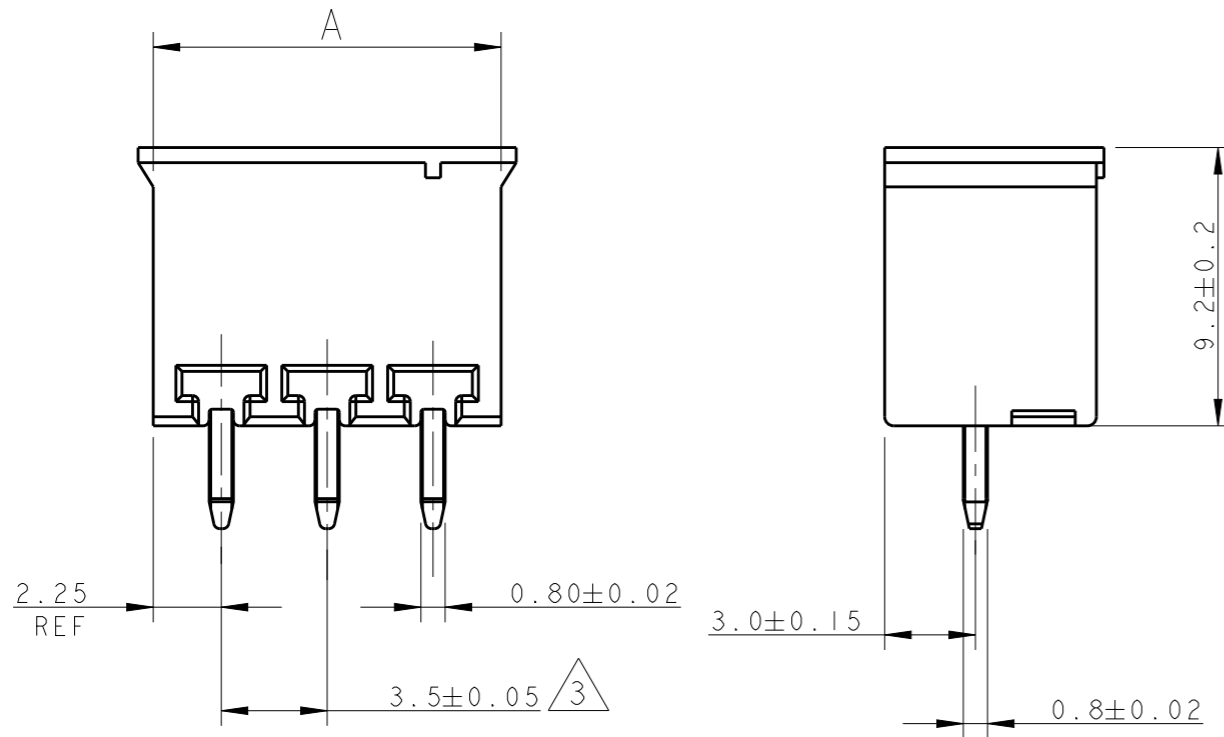

P	LTR	DESCRIPTION	DATE	DWN	APVD
	C4	2-284514-6 IS OBSOLETE	28MAY2020	SS	PS

284514-3 AS SHOWN

PLATING	B	A	NO OF POSN	PART NUMBER		
OBSOLETE	4	AU FL	26.5	25.5	7	2-284514-6
TIN			89.5	88.5	25	2-284514-5
TIN			86.0	85.0	24	2-284514-4
TIN			82.5	81.5	23	2-284514-3
TIN			79.0	78.0	22	2-284514-2
TIN			75.5	74.5	21	2-284514-1
TIN			72.0	71.0	20	2-284514-0
TIN			68.5	67.5	19	1-284514-9
TIN			65.0	64.0	18	1-284514-8
TIN			61.5	60.5	17	1-284514-7
TIN			58.0	57.0	16	1-284514-6
TIN			54.5	53.5	15	1-284514-5
TIN			51.0	50.0	14	1-284514-4
TIN			47.5	46.5	13	1-284514-3
TIN			44.0	43.0	12	1-284514-2
TIN			40.5	39.5	11	1-284514-1
TIN			37.0	36.0	10	1-284514-0
TIN			33.5	32.5	9	284514-9
TIN			30.0	29.0	8	284514-8
TIN			26.5	25.5	7	284514-7
TIN			23.0	22.0	6	284514-6
TIN			19.5	18.5	5	284514-5
TIN			16.0	15.0	4	284514-4
TIN			12.5	11.5	3	284514-3
TIN			9.0	8.0	2	284514-2

- 1 MATERIALS AND FINISH
HOUSING : PA 6.6, UL 94-V0, COLOR GREEN
TERMINAL : PHOSPHOR BRONZE, SEE TABLE
- 2 SUITABLE FOR 1.6-2.4 mm. PC BOARD THICKNESS
- 3 NOT CUMULATIVE TOLERANCE
- 4 PRELIMINARY PART NUMBER

RECOMMENDED PC BOARD LAYOUT

THIS DRAWING IS A CONTROLLED DOCUMENT.		DWN 06FEB2002 E. ZANOLINI	TE Connectivity	
DIMENSIONS: mm		CHK 06FEB2002 E. ZANOLINI		
TOLERANCES UNLESS OTHERWISE SPECIFIED:		APVD 06FEB2002 D. BIEVENOUR	NAME TERMINAL BLOCK, HEADER ASSEMBLY STRAIGHT, CLOSED ENDS 3.5mm PITCH	
0 PLC ±-		PRODUCT SPEC 108-20166	SIZE CAGE CODE DRAWING NO RESTRICTED TO	
1 PLC ±.3		APPLICATION SPEC 114-20079	A300779 C-284514	
2 PLC ±.25		WEIGHT -	SCALE 4:1 SHEET 1 OF 1 REV C4	
3 PLC ±-		CUSTOMER DRAWING		
4 PLC ±-				
ANGLES ±2				
MATERIAL 1				
FINISH 1				