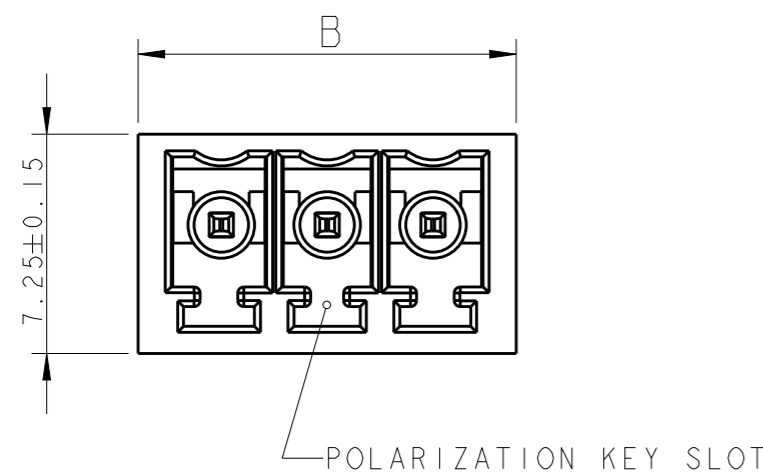

P	LTR	DESCRIPTION	DATE	DWN	APVD
	C4	2-284514-6 IS OBSOLETE	28MAY2020	SS	PS

284514-3 AS SHOWN

POLARIZATION KEY SLOT

- 1 MATERIALS AND FINISH
HOUSING : PA 6.6, UL 94-V0, COLOR GREEN
TERMINAL : PHOSPHOR BRONZE, SEE TABLE
- 2 SUITABLE FOR 1.6-2.4 mm. PC BOARD THICKNESS
- 3 NOT CUMULATIVE TOLERANCE
- 4 PRELIMINARY PART NUMBER

PLATING	B	A	NO OF POSN	PART NUMBER		
OBSOLETE	4	AU FL	26.5	25.5	7	2-284514-6
		TIN	89.5	88.5	25	2-284514-5
		TIN	86.0	85.0	24	2-284514-4
		TIN	82.5	81.5	23	2-284514-3
		TIN	79.0	78.0	22	2-284514-2
		TIN	75.5	74.5	21	2-284514-1
		TIN	72.0	71.0	20	2-284514-0
		TIN	68.5	67.5	19	1-284514-9
		TIN	65.0	64.0	18	1-284514-8
		TIN	61.5	60.5	17	1-284514-7
		TIN	58.0	57.0	16	1-284514-6
		TIN	54.5	53.5	15	1-284514-5
		TIN	51.0	50.0	14	1-284514-4
		TIN	47.5	46.5	13	1-284514-3
		TIN	44.0	43.0	12	1-284514-2
		TIN	40.5	39.5	11	1-284514-1
		TIN	37.0	36.0	10	1-284514-0
		TIN	33.5	32.5	9	284514-9
		TIN	30.0	29.0	8	284514-8
		TIN	26.5	25.5	7	284514-7
		TIN	23.0	22.0	6	284514-6
		TIN	19.5	18.5	5	284514-5
		TIN	16.0	15.0	4	284514-4
		TIN	12.5	11.5	3	284514-3
		TIN	9.0	8.0	2	284514-2

RECOMMENDED PC BOARD LAYOUT

THIS DRAWING IS A CONTROLLED DOCUMENT.		DWN 06FEB2002 E. ZANOLINI	TE Connectivity	
DIMENSIONS: mm		CHK 06FEB2002 E. ZANOLINI		
TOLERANCES UNLESS OTHERWISE SPECIFIED:		APVD 06FEB2002 D. BIEVENOUR	NAME TERMINAL BLOCK, HEADER ASSEMBLY STRAIGHT, CLOSED ENDS 3.5mm PITCH	
0 PLC ±-		PRODUCT SPEC 108-20166	SIZE A300779	
1 PLC ±.3		APPLICATION SPEC 114-20079	CAGE CODE C-284514	
2 PLC ±.25		WEIGHT -	DRAWING NO	
3 PLC ±-		CUSTOMER DRAWING	RESTRICTED TO	
4 PLC ±-			SCALE 4:1	
ANGLES ±2			SHEET 1 OF 1	
MATERIAL			REV C4	
FINISH				