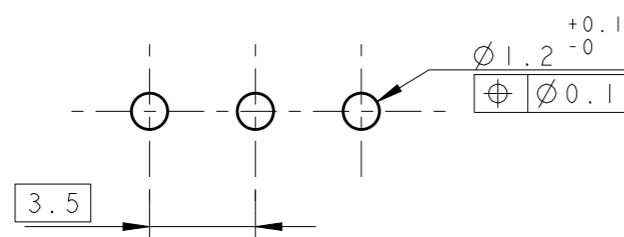

P	LTR	DESCRIPTION	DATE	DWN	APVD
	C4	2-284514-6 IS OBSOLETE	28MAY2020	SS	PS

284514-3 AS SHOWN

POLARIZATION KEY SLOT

- 1 MATERIALS AND FINISH
HOUSING : PA 6.6, UL 94-V0, COLOR GREEN
TERMINAL : PHOSPHOR BRONZE, SEE TABLE
- 2 SUITABLE FOR 1.6-2.4 mm. PC BOARD THICKNESS
- 3 NOT CUMULATIVE TOLERANCE
- 4 PRELIMINARY PART NUMBER

PLATING	B	A	NO OF POSN	PART NUMBER		
OBSOLETE	4	AU FL	26.5	25.5	7	2-284514-6
		TIN	89.5	88.5	25	2-284514-5
		TIN	86.0	85.0	24	2-284514-4
		TIN	82.5	81.5	23	2-284514-3
		TIN	79.0	78.0	22	2-284514-2
		TIN	75.5	74.5	21	2-284514-1
		TIN	72.0	71.0	20	2-284514-0
		TIN	68.5	67.5	19	1-284514-9
		TIN	65.0	64.0	18	1-284514-8
		TIN	61.5	60.5	17	1-284514-7
		TIN	58.0	57.0	16	1-284514-6
		TIN	54.5	53.5	15	1-284514-5
		TIN	51.0	50.0	14	1-284514-4
		TIN	47.5	46.5	13	1-284514-3
		TIN	44.0	43.0	12	1-284514-2
		TIN	40.5	39.5	11	1-284514-1
		TIN	37.0	36.0	10	1-284514-0
		TIN	33.5	32.5	9	284514-9
		TIN	30.0	29.0	8	284514-8
		TIN	26.5	25.5	7	284514-7
		TIN	23.0	22.0	6	284514-6
		TIN	19.5	18.5	5	284514-5
		TIN	16.0	15.0	4	284514-4
		TIN	12.5	11.5	3	284514-3
		TIN	9.0	8.0	2	284514-2

RECOMMENDED PC BOARD LAYOUT

THIS DRAWING IS A CONTROLLED DOCUMENT.		DWN 06FEB2002 E. ZANOLINI	TE Connectivity	
DIMENSIONS: mm		CHK 06FEB2002 E. ZANOLINI		
TOLERANCES UNLESS OTHERWISE SPECIFIED:		APVD 06FEB2002 D. BIEVENOUR	NAME TERMINAL BLOCK, HEADER ASSEMBLY STRAIGHT, CLOSED ENDS 3.5mm PITCH	
0 PLC ±-		PRODUCT SPEC 108-20166	SIZE A300779	
1 PLC ±.3		APPLICATION SPEC 114-20079	CAGE CODE C-284514	
2 PLC ±.25		WEIGHT -	DRAWING NO	
3 PLC ±-		CUSTOMER DRAWING	RESTRICTED TO	
4 PLC ±-			SCALE 4:1	
ANGLES ±2			SHEET 1 OF 1	
MATERIAL			REV C4	
FINISH				