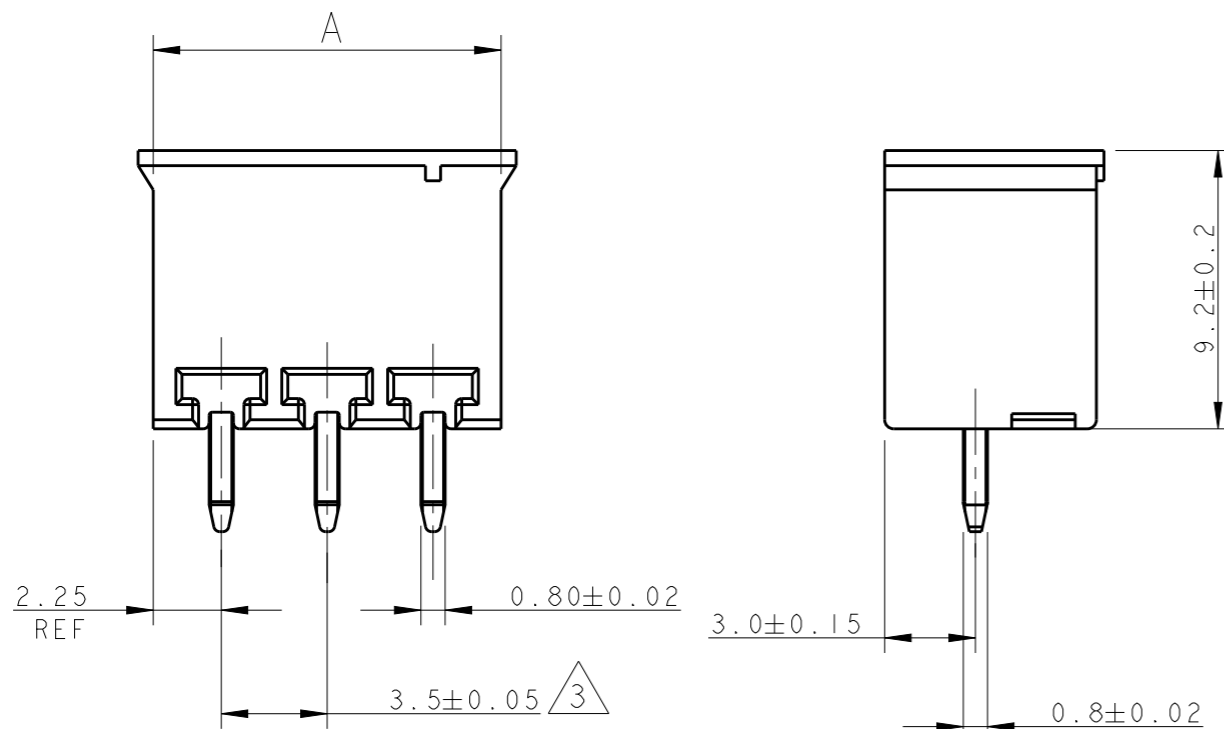

P	LTR	DESCRIPTION	DATE	DWN	APVD
	C4	2-284514-6 IS OBSOLETE	28MAY2020	SS	PS

284514-3 AS SHOWN

POLARIZATION KEY SLOT

- 1 MATERIALS AND FINISH
HOUSING : PA 6.6, UL 94-V0, COLOR GREEN
TERMINAL : PHOSPHOR BRONZE, SEE TABLE
- 2 SUITABLE FOR 1.6-2.4 mm. PC BOARD THICKNESS
- 3 NOT CUMULATIVE TOLERANCE
- 4 PRELIMINARY PART NUMBER

PLATING	B	A	NO OF POSN	PART NUMBER		
OBSOLETE	4	AU FL	26.5	25.5	7	2-284514-6
		TIN	89.5	88.5	25	2-284514-5
		TIN	86.0	85.0	24	2-284514-4
		TIN	82.5	81.5	23	2-284514-3
		TIN	79.0	78.0	22	2-284514-2
		TIN	75.5	74.5	21	2-284514-1
		TIN	72.0	71.0	20	2-284514-0
		TIN	68.5	67.5	19	1-284514-9
		TIN	65.0	64.0	18	1-284514-8
		TIN	61.5	60.5	17	1-284514-7
		TIN	58.0	57.0	16	1-284514-6
		TIN	54.5	53.5	15	1-284514-5
		TIN	51.0	50.0	14	1-284514-4
		TIN	47.5	46.5	13	1-284514-3
		TIN	44.0	43.0	12	1-284514-2
		TIN	40.5	39.5	11	1-284514-1
		TIN	37.0	36.0	10	1-284514-0
		TIN	33.5	32.5	9	284514-9
		TIN	30.0	29.0	8	284514-8
		TIN	26.5	25.5	7	284514-7
		TIN	23.0	22.0	6	284514-6
		TIN	19.5	18.5	5	284514-5
		TIN	16.0	15.0	4	284514-4
		TIN	12.5	11.5	3	284514-3
		TIN	9.0	8.0	2	284514-2

RECOMMENDED PC BOARD LAYOUT

THIS DRAWING IS A CONTROLLED DOCUMENT.		DWN 06FEB2002 E. ZANOLINI	TE Connectivity	
DIMENSIONS: mm		CHK 06FEB2002 E. ZANOLINI		
TOLERANCES UNLESS OTHERWISE SPECIFIED:		APVD 06FEB2002 D. BIEVENOUR	NAME TERMINAL BLOCK, HEADER ASSEMBLY STRAIGHT, CLOSED ENDS 3.5mm PITCH	
0 PLC ±-		PRODUCT SPEC 108-20166	SIZE A300779	
1 PLC ±.3		APPLICATION SPEC 114-20079	CAGE CODE C-284514	
2 PLC ±.25		WEIGHT -	DRAWING NO	
3 PLC ±-		CUSTOMER DRAWING	RESTRICTED TO	
4 PLC ±-			SCALE 4:1	
ANGLES ±2			SHEET 1 OF 1	
MATERIAL			REV C4	
FINISH				