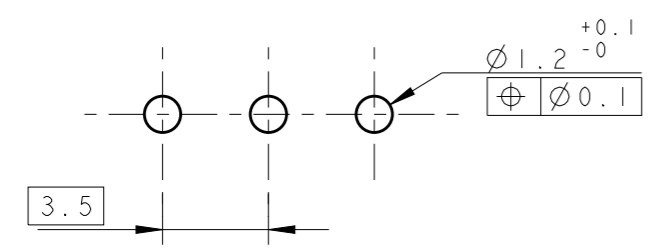

P	LTR	DESCRIPTION	DATE	DWN	APVD
	C4	2-284514-6 IS OBSOLETE	28MAY2020	SS	PS

284514-3 AS SHOWN

- 1 MATERIALS AND FINISH
HOUSING : PA 6.6, UL 94-V0, COLOR GREEN
TERMINAL : PHOSPHOR BRONZE, SEE TABLE
- 2 SUITABLE FOR 1.6-2.4 mm. PC BOARD THICKNESS
- 3 NOT CUMULATIVE TOLERANCE
- 4 PRELIMINARY PART NUMBER

PLATING	B	A	NO OF POSN	PART NUMBER		
OBSOLETE	4	AU FL	26.5	25.5	7	2-284514-6
TIN			89.5	88.5	25	2-284514-5
TIN			86.0	85.0	24	2-284514-4
TIN			82.5	81.5	23	2-284514-3
TIN			79.0	78.0	22	2-284514-2
TIN			75.5	74.5	21	2-284514-1
TIN			72.0	71.0	20	2-284514-0
TIN			68.5	67.5	19	1-284514-9
TIN			65.0	64.0	18	1-284514-8
TIN			61.5	60.5	17	1-284514-7
TIN			58.0	57.0	16	1-284514-6
TIN			54.5	53.5	15	1-284514-5
TIN			51.0	50.0	14	1-284514-4
TIN			47.5	46.5	13	1-284514-3
TIN			44.0	43.0	12	1-284514-2
TIN			40.5	39.5	11	1-284514-1
TIN			37.0	36.0	10	1-284514-0
TIN			33.5	32.5	9	284514-9
TIN			30.0	29.0	8	284514-8
TIN			26.5	25.5	7	284514-7
TIN			23.0	22.0	6	284514-6
TIN			19.5	18.5	5	284514-5
TIN			16.0	15.0	4	284514-4
TIN			12.5	11.5	3	284514-3
TIN			9.0	8.0	2	284514-2

RECOMMENDED PC BOARD LAYOUT

THIS DRAWING IS A CONTROLLED DOCUMENT.

DIMENSIONS: mm	TOLERANCES UNLESS OTHERWISE SPECIFIED: 0 PLC ±.3 1 PLC ±.3 2 PLC ±.25 3 PLC ±. 4 PLC ±. ANGLES ±2	DWN 06FEB2002 E. ZANOLINI CHK 06FEB2002 E. ZANOLINI APVD 06FEB2002 D. BIEVENOUR	TE Connectivity	
MATERIAL	FINISH	PRODUCT SPEC 108-20166	NAME TERMINAL BLOCK, HEADER ASSEMBLY STRAIGHT, CLOSED ENDS 3.5mm PITCH	
		APPLICATION SPEC 114-20079	SIZE A300779	CAGE CODE C-284514
		WEIGHT -	DRAWING NO	
		CUSTOMER DRAWING	RESTRICTED TO	
		SCALE 4:1	SHEET 1 OF 1	REV C4