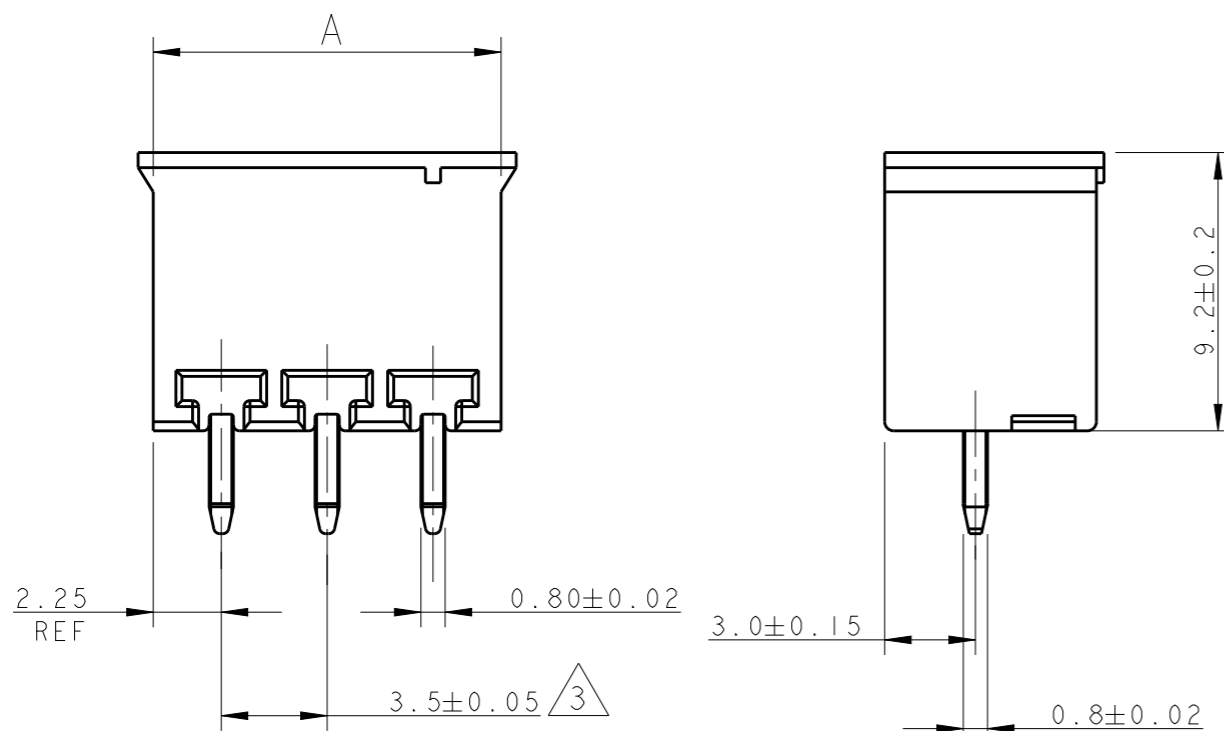

P	LTR	DESCRIPTION	DATE	DWN	APVD
	C4	2-284514-6 IS OBSOLETE	28MAY2020	SS	PS

284514-3 AS SHOWN

- 1 MATERIALS AND FINISH
HOUSING : PA 6.6, UL 94-V0, COLOR GREEN
TERMINAL : PHOSPHOR BRONZE, SEE TABLE
- 2 SUITABLE FOR 1.6-2.4 mm. PC BOARD THICKNESS
- 3 NOT CUMULATIVE TOLERANCE
- 4 PRELIMINARY PART NUMBER

PLATING	B	A	NO OF POSN	PART NUMBER		
OBSOLETE	4	AU FL	26.5	25.5	7	2-284514-6
TIN			89.5	88.5	25	2-284514-5
TIN			86.0	85.0	24	2-284514-4
TIN			82.5	81.5	23	2-284514-3
TIN			79.0	78.0	22	2-284514-2
TIN			75.5	74.5	21	2-284514-1
TIN			72.0	71.0	20	2-284514-0
TIN			68.5	67.5	19	1-284514-9
TIN			65.0	64.0	18	1-284514-8
TIN			61.5	60.5	17	1-284514-7
TIN			58.0	57.0	16	1-284514-6
TIN			54.5	53.5	15	1-284514-5
TIN			51.0	50.0	14	1-284514-4
TIN			47.5	46.5	13	1-284514-3
TIN			44.0	43.0	12	1-284514-2
TIN			40.5	39.5	11	1-284514-1
TIN			37.0	36.0	10	1-284514-0
TIN			33.5	32.5	9	284514-9
TIN			30.0	29.0	8	284514-8
TIN			26.5	25.5	7	284514-7
TIN			23.0	22.0	6	284514-6
TIN			19.5	18.5	5	284514-5
TIN			16.0	15.0	4	284514-4
TIN			12.5	11.5	3	284514-3
TIN			9.0	8.0	2	284514-2

RECOMMENDED PC BOARD LAYOUT

THIS DRAWING IS A CONTROLLED DOCUMENT.

DIMENSIONS: mm	TOLERANCES UNLESS OTHERWISE SPECIFIED: 0 PLC ±.3 1 PLC ±.3 2 PLC ±.25 3 PLC ±. 4 PLC ±. ANGLES ±2	DWN 06FEB2002 E. ZANOLINI CHK 06FEB2002 E. ZANOLINI APVD 06FEB2002 D. BIEVENOUR	TE Connectivity	
MATERIAL	FINISH	PRODUCT SPEC 108-20166	NAME TERMINAL BLOCK, HEADER ASSEMBLY STRAIGHT, CLOSED ENDS 3.5mm PITCH	
		APPLICATION SPEC 114-20079	SIZE A300779	CAGE CODE C-284514
		WEIGHT -	DRAWING NO	
		CUSTOMER DRAWING	RESTRICTED TO	
		SCALE 4:1	SHEET 1 OF 1	REV C4