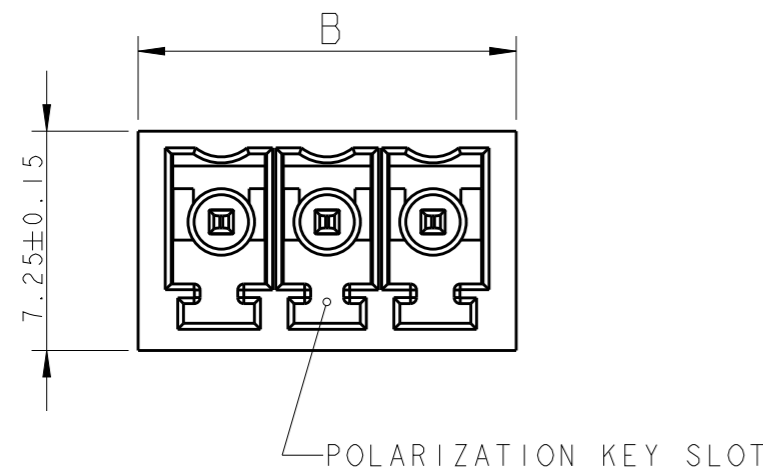

P	LTR	DESCRIPTION	DATE	DWN	APVD
	C4	2-284514-6 IS OBSOLETE	28MAY2020	SS	PS

284514-3 AS SHOWN

- 1 MATERIALS AND FINISH
HOUSING : PA 6.6, UL 94-V0, COLOR GREEN
TERMINAL : PHOSPHOR BRONZE, SEE TABLE
- 2 SUITABLE FOR 1.6-2.4 mm. PC BOARD THICKNESS
- 3 NOT CUMULATIVE TOLERANCE
- 4 PRELIMINARY PART NUMBER

PLATING	B	A	NO OF POSN	PART NUMBER		
OBSOLETE	4	AU FL	26.5	25.5	7	2-284514-6
TIN			89.5	88.5	25	2-284514-5
TIN			86.0	85.0	24	2-284514-4
TIN			82.5	81.5	23	2-284514-3
TIN			79.0	78.0	22	2-284514-2
TIN			75.5	74.5	21	2-284514-1
TIN			72.0	71.0	20	2-284514-0
TIN			68.5	67.5	19	1-284514-9
TIN			65.0	64.0	18	1-284514-8
TIN			61.5	60.5	17	1-284514-7
TIN			58.0	57.0	16	1-284514-6
TIN			54.5	53.5	15	1-284514-5
TIN			51.0	50.0	14	1-284514-4
TIN			47.5	46.5	13	1-284514-3
TIN			44.0	43.0	12	1-284514-2
TIN			40.5	39.5	11	1-284514-1
TIN			37.0	36.0	10	1-284514-0
TIN			33.5	32.5	9	284514-9
TIN			30.0	29.0	8	284514-8
TIN			26.5	25.5	7	284514-7
TIN			23.0	22.0	6	284514-6
TIN			19.5	18.5	5	284514-5
TIN			16.0	15.0	4	284514-4
TIN			12.5	11.5	3	284514-3
TIN			9.0	8.0	2	284514-2

RECOMMENDED PC BOARD LAYOUT

THIS DRAWING IS A CONTROLLED DOCUMENT.

DIMENSIONS: mm	TOLERANCES UNLESS OTHERWISE SPECIFIED: 0 PLC ±.3 1 PLC ±.3 2 PLC ±.25 3 PLC ±. 4 PLC ±. ANGLES ±2	DWN 06FEB2002 E. ZANOLINI CHK 06FEB2002 E. ZANOLINI APVD 06FEB2002 D. BIEVENOUR	TE Connectivity	
MATERIAL	FINISH	PRODUCT SPEC 108-20166	NAME TERMINAL BLOCK, HEADER ASSEMBLY STRAIGHT, CLOSED ENDS 3.5mm PITCH	
		APPLICATION SPEC 114-20079	SIZE A300779	CAGE CODE C-284514
		WEIGHT -	DRAWING NO	
		CUSTOMER DRAWING	RESTRICTED TO	
		SCALE 4:1	SHEET 1 OF 1	REV C4