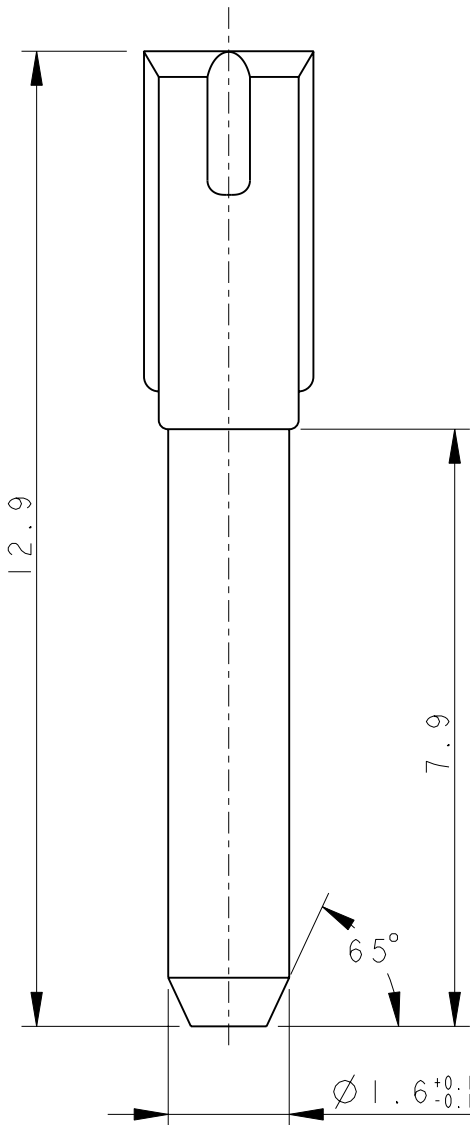

LOC	DIST	REVISIONS					
		P	LTR	DESCRIPTION	DATE	DWN	APVD
			A	FIRST ISSUE (ET00-0236-00)	11SEP2000	D.B.	A.G.
			A1	MODIFIED PART (ET00-0210-01)	28AUG01	D.B.	A.G.
			A2	RELEASED FOR PRODUCTION (ET00-0053-02)	27MAR02	F.A.	O.C.
			A3	UPDATED (ECR-07-026709)	20NOV07	F.A.	O.C.
			A4	UPDATED DRAWING (ECR-09-015687)	15JUL09	M.P.	M.G.

⚠ MATERIAL: PA6.6 COLOUR YELLOW
(MATERIALE: PA 6.6 COLORE GIALLO)

2- THIS P/N IS SUITABLE TO PLUG
UNUSED CAVITY ON TYCO CONNECTORS:
P/N 284272 (ALL POLARIZATIONS)
P/N 699943-1
P/N 1-1419168-1

(QUESTO CODICE E' UTILIZZATO PER TAPPARE
LE CAVITA' NON UTILIZZATE NEI CONNETTORI
TYCO:
- P/N 284272 (TUTTE LE POLARIZZAZIONI)
- P/N 699943-1
- P/N 1-1419168-1)

P/N 284583-1 AS SHOWN

2001
RELEASED FOR PUBLICATION
THIS DRAWING IS UNPUBLISHED.
© COPYRIGHT 2001 BY TYCO ELECTRONICS CORPORATION. ALL RIGHTS RESERVED.

DIMENSIONS: mm	DWN D.BISETTI	I ISEP00	MATERIAL	⚠	FINISH	⚠
	CHK O.CANUTO	I ISEP00	AMP Italia S.p.A. C.so F.lli Cervi 15 Collegno (TO)			
TOLERANCES UNLESS OTHERWISE SPECIFIED:	APVD A.GENTA	I ISEP00				
0 PLC ±0.3	PRODUCT SPEC	NAME CAVITY PLUG				
1 PLC ±0.3	-					
2 PLC ±0.3	APPLICATION SPEC	SIZE	CAGE CODE	DRAWING NO	RESTRICTED TO	
3 PLC ±-	-	A 4	00779	C-284583	-	
4 PLC ±-	WEIGHT	-				
ANGLES ±2°	CUSTOMER DRAWING					
			SCALE	10:1	SHEET	1 OF 1
			REV A4			