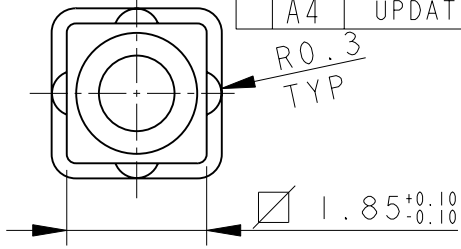

⚠ MATERIAL: PA6.6 COLOUR YELLOW
(MATERIALE: PA 6.6 COLORE GIALLO)

2- THIS P/N IS SUITABLE TO PLUG
UNUSED CAVITY ON TYCO CONNECTORS:
P/N 284272 (ALL POLARIZATIONS)
P/N 699943-1
P/N 1-1419168-1

(QUESTO CODICE E' UTILIZZATO PER TAPPARE
LE CAVITA' NON UTILIZZATE NEI CONNETTORI
TYCO:
- P/N 284272 (TUTTE LE POLARIZZAZIONI)
- P/N 699943-1
- P/N 1-1419168-1)

P/N 284583-1 AS SHOWN

2001
RELEASED FOR PUBLICATION
THIS DRAWING IS UNPUBLISHED.
© COPYRIGHT 2001 BY TYCO ELECTRONICS CORPORATION. ALL RIGHTS RESERVED.

DIMENSIONS: mm	DWN D.BISETTI	I ISEP00	MATERIAL	⚠	FINISH	⚠
	CHK O.CANUTO	I ISEP00	AMP Italia S.p.A. C.so F.lli Cervi 15 Collegno (TO)			
TOLERANCES UNLESS OTHERWISE SPECIFIED:	APVD A.GENTA	I ISEP00				
0 PLC ±0.3	PRODUCT SPEC	NAME CAVITY PLUG				
1 PLC ±0.3	-					
2 PLC ±0.3	APPLICATION SPEC	SIZE	CAGE CODE	DRAWING NO	RESTRICTED TO	
3 PLC ±-	-	A 4	00779	C-284583	-	
4 PLC ±-	WEIGHT	-				
ANGLES ±2°	CUSTOMER DRAWING					
			SCALE	10:1	SHEET	1 OF 1
			REV A4			