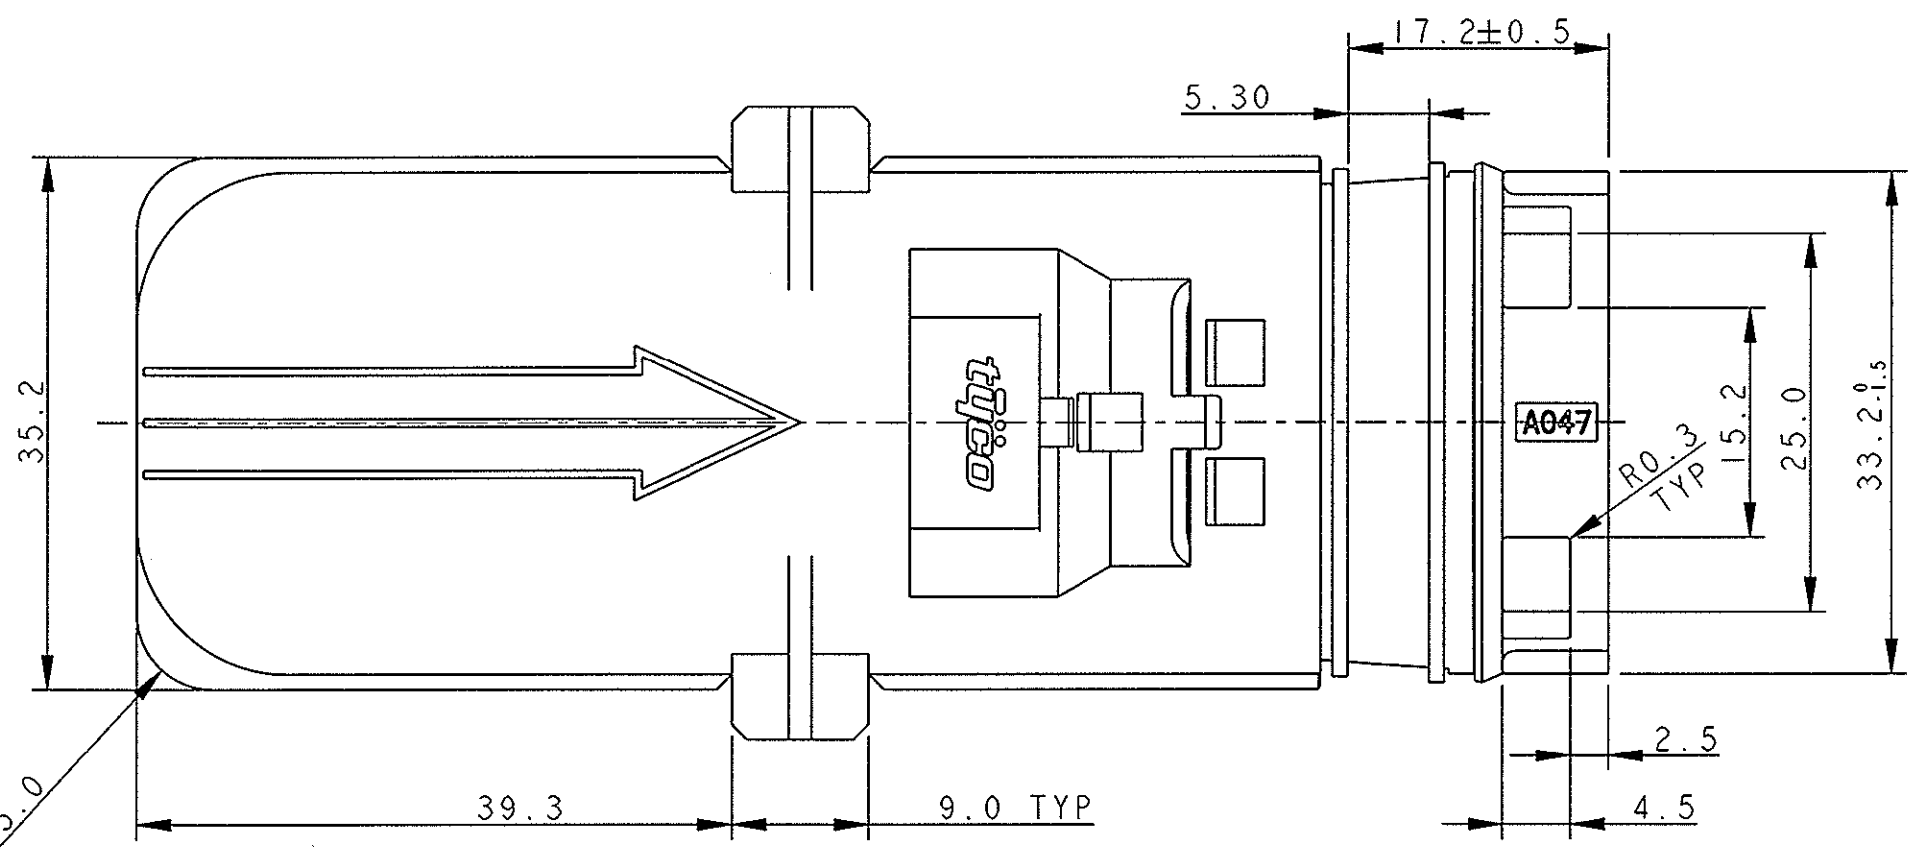

284722-1 AS SHOWN

NOTES

1) COVER IS SUITABLE TO BE ASSEMBLED WITH TYCO CONNECTOR P/N 3-1355136-3 AND TYCO C.P.A (IL COPERCHIO SI ASSEMBLA CON IL CONNETTORE TYCO P/N 3-1355136-3 E IL C.P.A. DI TYCO)

2 MATERIAL : PA6.6 GF BLACK COLOUR (MATERIALE : PA 6.6 FV COLORE NERO)

DIMENSIONS: mm		TOLERANCES UNLESS OTHERWISE SPECIFIED:	
	0 PLC ±0.3	1 PLC ±0.3	2 PLC ±0.3
	3 PLC ±	4 PLC ±	ANGLES ±1°
MATERIAL	FINISH		
2	2		

OWN M. POLIZZI 25JUN2003	tyco tyco Electronics AMP Italia	
CHK O. CANUTO 25JUN2003	Electronics C.so Fratelli Cervi, 15 Collegno (To)	
APVD A. GENTA 25JUN2003	NAME COVER FOR 94 POS. RECEPTACLE HOUSING	
PRODUCT SPEC 108-20235	Coperchio per connettore femmina	
APPLICATION SPEC I.S. 411-20067	94 vie	
WEIGHT -	SIZE A3	CAGE CODE 00779
CUSTOMER DRAWING	DRAWING NO C-284722	RESTRICTED TO -
	SCALE 2:1	SHEET 1 OF 1
		REV B2