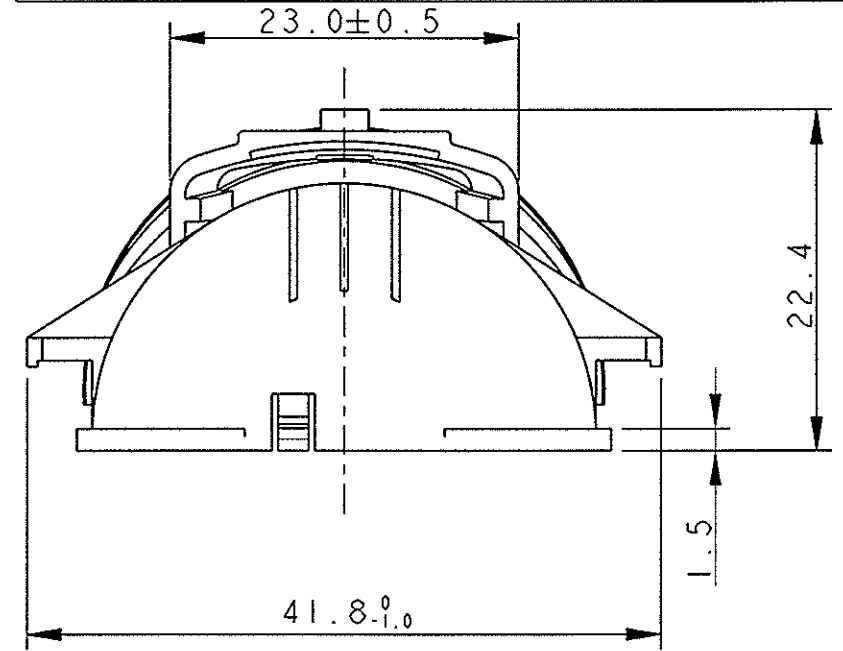

284722-1 AS SHOWN

NOTES

1) COVER IS SUITABLE TO BE ASSEMBLED WITH TYCO CONNECTOR P/N 3-1355136-3 AND TYCO C.P.A (IL COPERCHIO SI ASSEMBLA CON IL CONNETTORE TYCO P/N 3-1355136-3 E IL C.P.A. DI TYCO)

2 MATERIAL : PA6.6 GF BLACK COLOUR (MATERIALE : PA 6.6 FV COLORE NERO)

DIMENSIONS: mm		TOLERANCES UNLESS OTHERWISE SPECIFIED:	
	0 PLC ±0.3	1 PLC ±0.3	2 PLC ±0.3
	3 PLC ±	4 PLC ±	ANGLES ±1°
MATERIAL	FINISH		
2	2		

OWN M. POLIZZI 25JUN2003	tyco tyco Electronics AMP Italia	
CHK O. CANUTO 25JUN2003	Electronics C.so Fratelli Cervi, 15 Collegno (To)	
APVD A. GENTA 25JUN2003	NAME COVER FOR 94 POS. RECEPTACLE HOUSING	
PRODUCT SPEC 108-20235	Coperchio per connettore femmina	
APPLICATION SPEC I.S. 411-20067	94 vie	
WEIGHT -	SIZE A3	CAGE CODE 00779
CUSTOMER DRAWING	DRAWING NO C-284722	RESTRICTED TO -
	SCALE 2:1	SHEET 1 OF 1
		REV B2