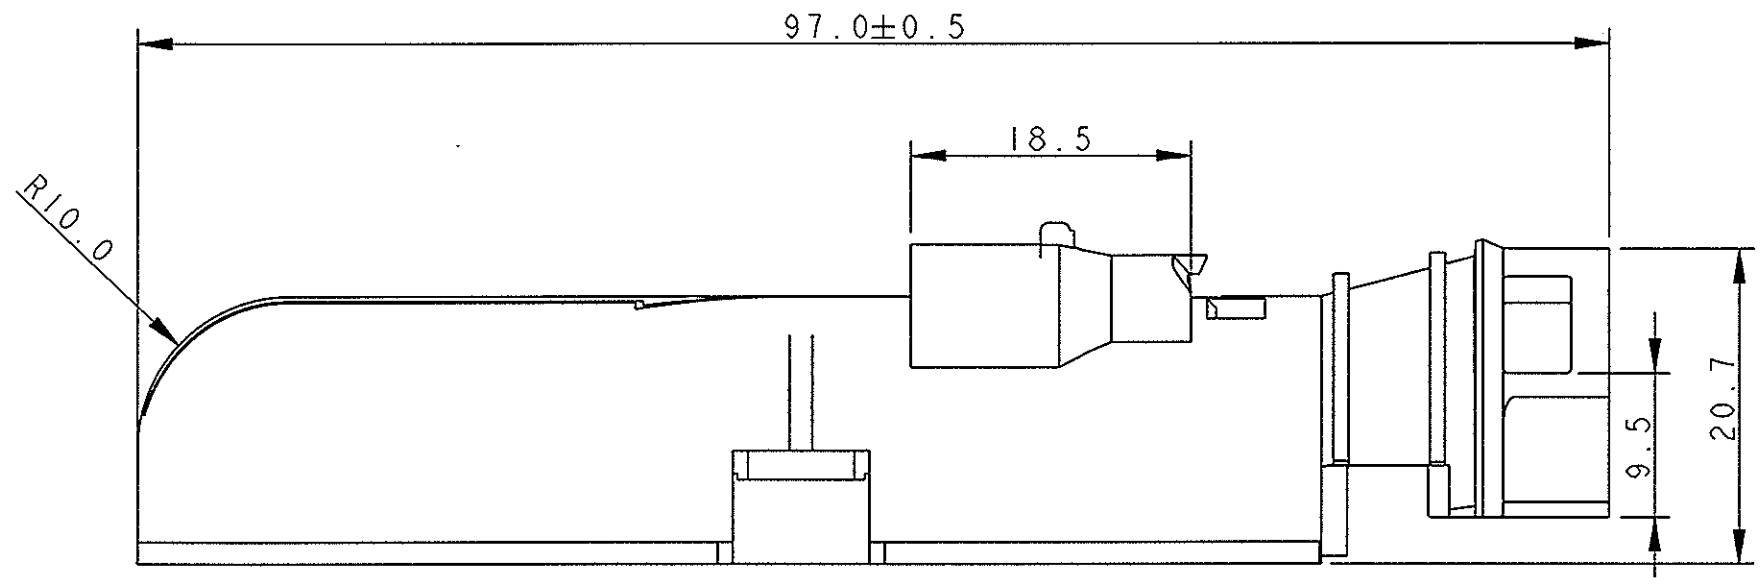

284722-1 AS SHOWN

NOTES

1) COVER IS SUITABLE TO BE ASSEMBLED WITH TYCO CONNECTOR P/N 3-1355136-3 AND TYCO C.P.A (IL COPERCHIO SI ASSEMBLA CON IL CONNETTORE TYCO P/N 3-1355136-3 E IL C.P.A. DI TYCO)

2 MATERIAL : PA6.6 GF BLACK COLOUR (MATERIALE : PA 6.6 FV COLORE NERO)

DIMENSIONS: mm		TOLERANCES UNLESS OTHERWISE SPECIFIED:	
	0 PLC ±0.3	1 PLC ±0.3	2 PLC ±0.3
	3 PLC ±	4 PLC ±	ANGLES ±1°
MATERIAL	FINISH		
2	2		

OWN M. POLIZZI 25JUN2003	tyco tyco Electronics AMP Italia	
CHK O. CANUTO 25JUN2003	Electronics C.so Fratelli Cervi, 15 Collegno (To)	
APVD A. GENTA 25JUN2003	NAME COVER FOR 94 POS. RECEPTACLE HOUSING	
PRODUCT SPEC 108-20235	Coperchio per connettore femmina	
APPLICATION SPEC I.S. 411-20067	94 vie	
WEIGHT -	SIZE A3	CAGE CODE 00779
CUSTOMER DRAWING	DRAWING NO C-284722	RESTRICTED TO -
	SCALE 2:1	SHEET 1 OF 1
		REV B2