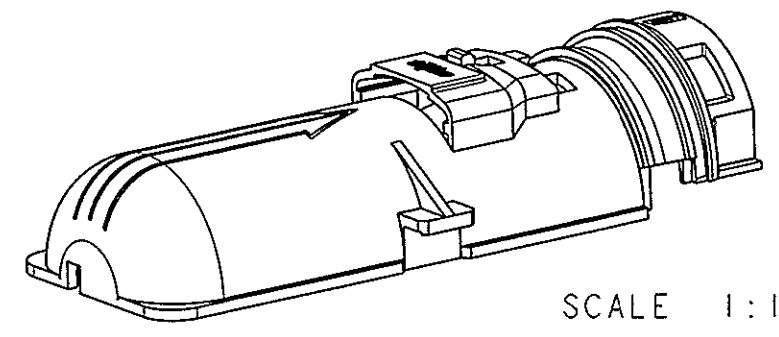

284722-1 AS SHOWN

NOTES

1) COVER IS SUITABLE TO BE ASSEMBLED WITH TYCO CONNECTOR P/N 3-1355136-3 AND TYCO C.P.A (IL COPERCHIO SI ASSEMBLA CON IL CONNETTORE TYCO P/N 3-1355136-3 E IL C.P.A. DI TYCO)

2 MATERIAL : PA6.6 GF BLACK COLOUR (MATERIALE : PA 6.6 FV COLORE NERO)

DIMENSIONS: mm		TOLERANCES UNLESS OTHERWISE SPECIFIED:	
	0 PLC ±0.3	1 PLC ±0.3	2 PLC ±0.3
	3 PLC ±	4 PLC ±	ANGLES ±1°
MATERIAL	FINISH		
2	2		

OWN M. POLIZZI 25JUN2003	tyco tyco Electronics AMP Italia	
CHK O. CANUTO 25JUN2003	Electronics C.so Fratelli Cervi, 15 Collegno (To)	
APVD A. GENTA 25JUN2003	NAME COVER FOR 94 POS. RECEPTACLE HOUSING	
PRODUCT SPEC 108-20235	Coperchio per connettore femmina	
APPLICATION SPEC I.S. 411-20067	94 vie	
WEIGHT -	SIZE A3	CAGE CODE 00779
CUSTOMER DRAWING	DRAWING NO C-284722	RESTRICTED TO -
	SCALE 2:1	SHEET 1 OF 1
		REV B2