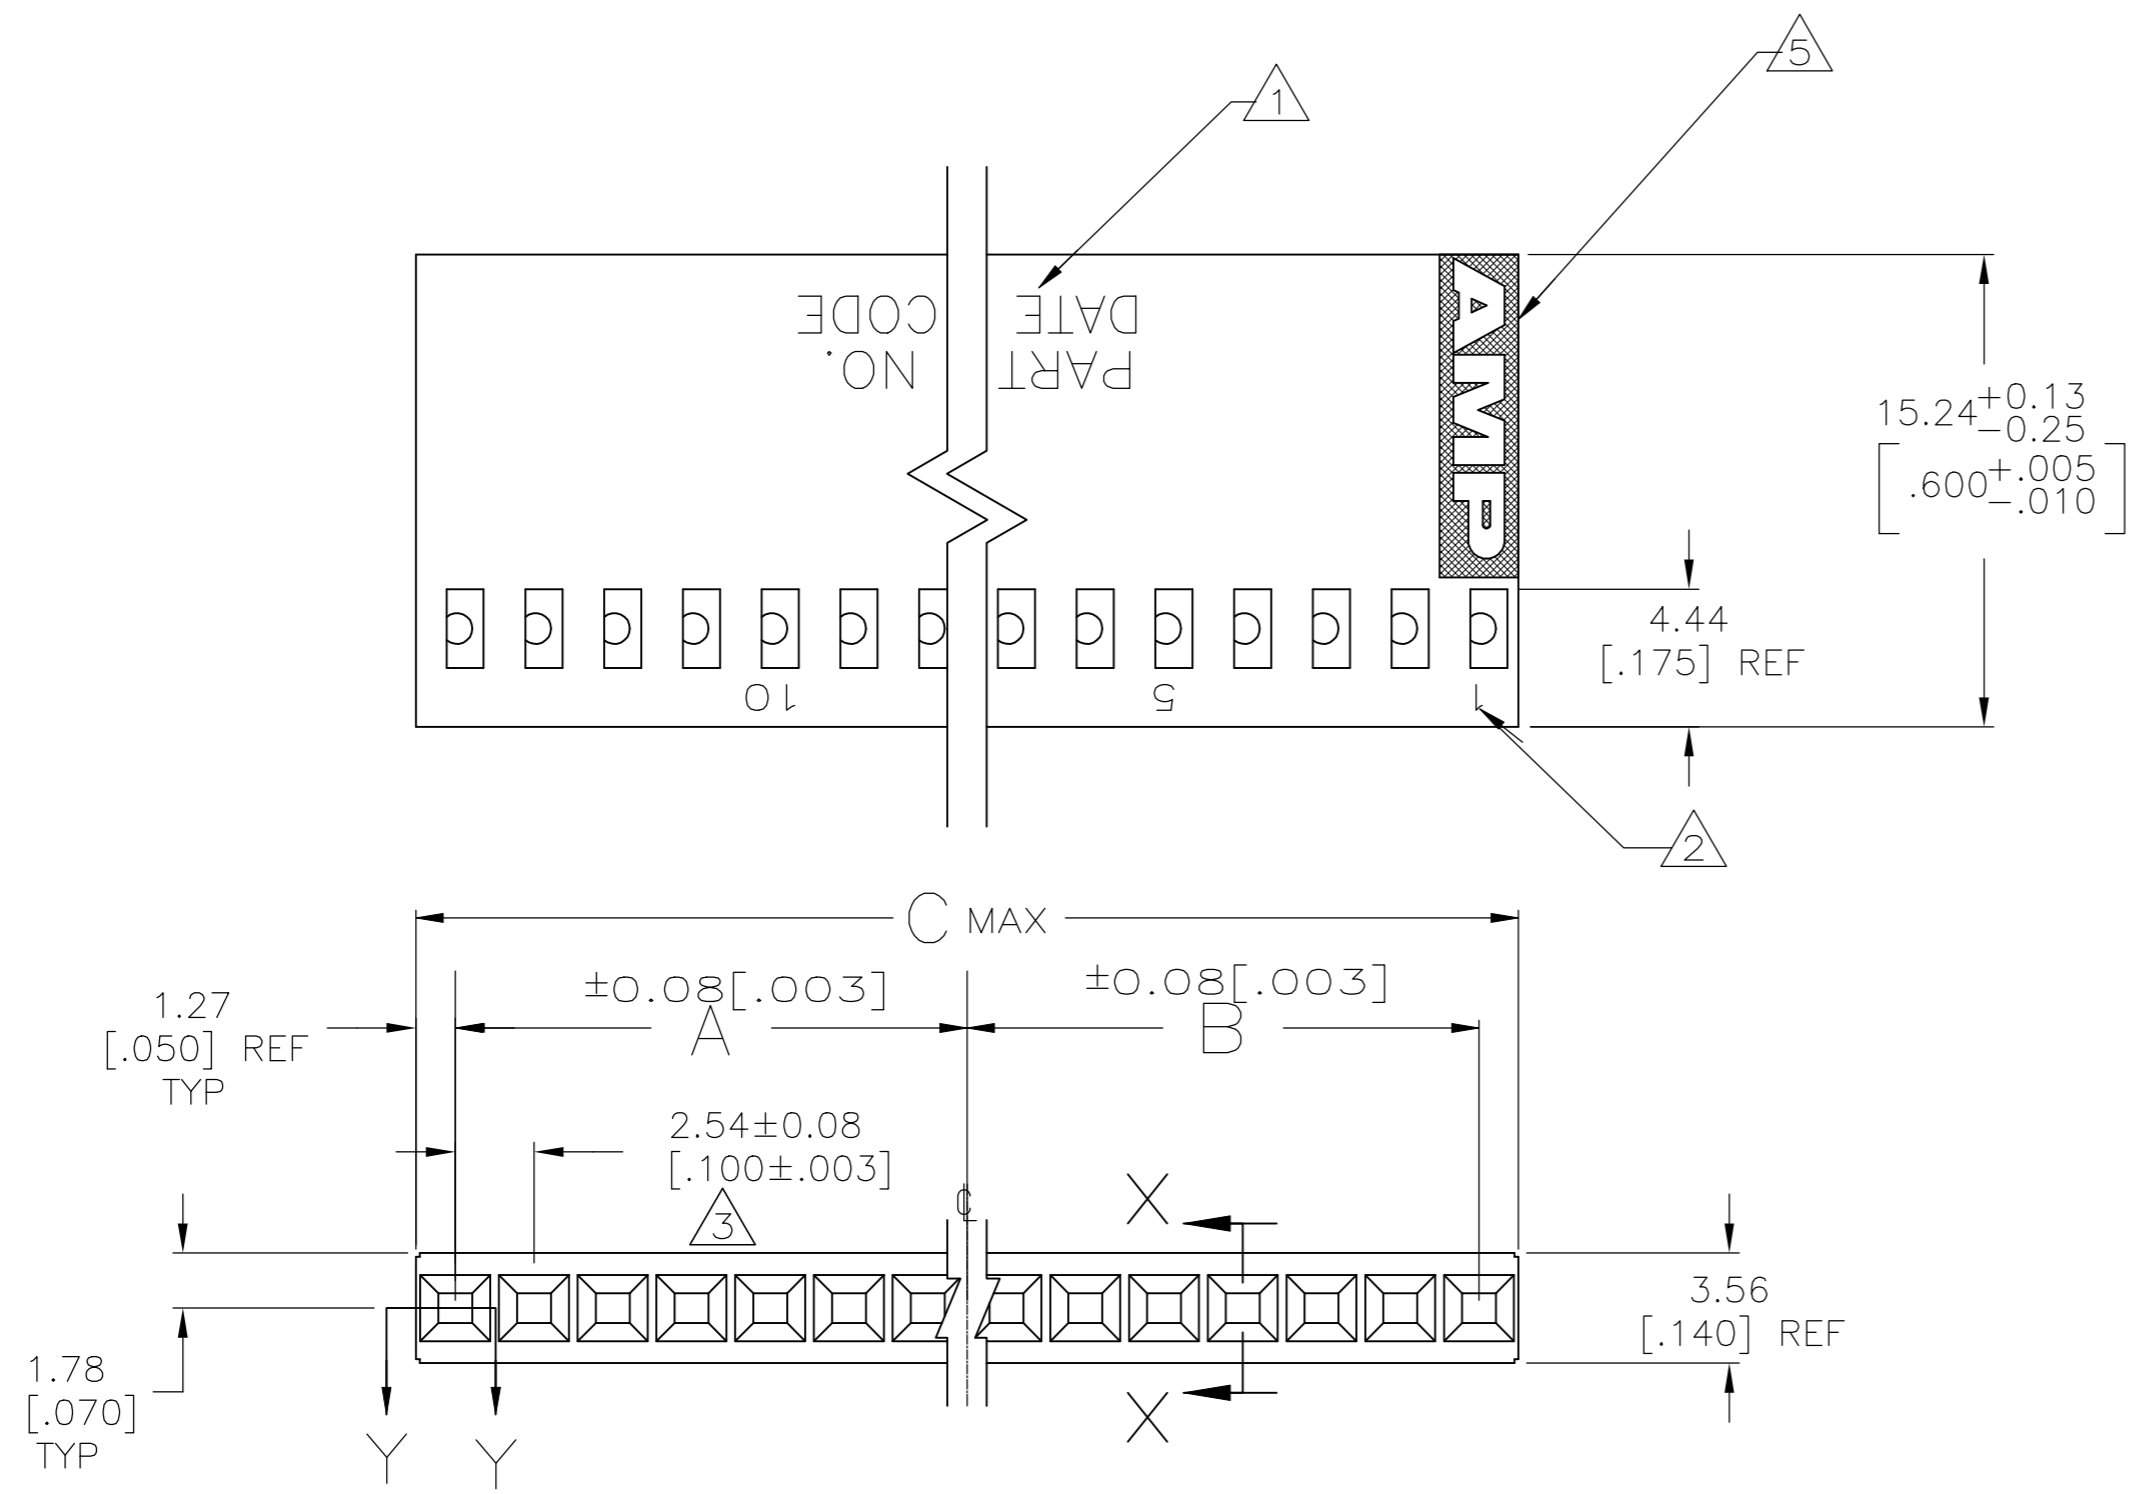

REVISIONS					
P	LTR	DESCRIPTION	DATE	DWN	APVD
-	-	SEE SHEET 1	-	-	-
-	-	SEE SHEET 1	-	-	-

SECTION Y-Y

SECTION X-X

- 1 PART NO. AND DATE CODE MARKED IN APPROX. AREA SHOWN WHEN HOUSING SIZE PERMITS.
- 2 CAVITY IDENTS, MARKED FIRST AND EVERY FIFTH CAVITY (ONE SIDE) AS SHOWN
- 3 TOLERANCE NON-CUMULATIVE.
- 4. USE EXTRACTION TOOL 91052-1 TO REMOVE RECEPTACLE CONTACTS.
- 5 AMP LOGO MOLDED IN TEXTURED AREA AS SHOWN.
- 6 FLASH ALLOWED TO BE .015 IN THIS AREA.
- 7 OBSOLETE PARTS: OBSOLETE CIS STREAMLINING PER D.RENAUD/D.SINISI