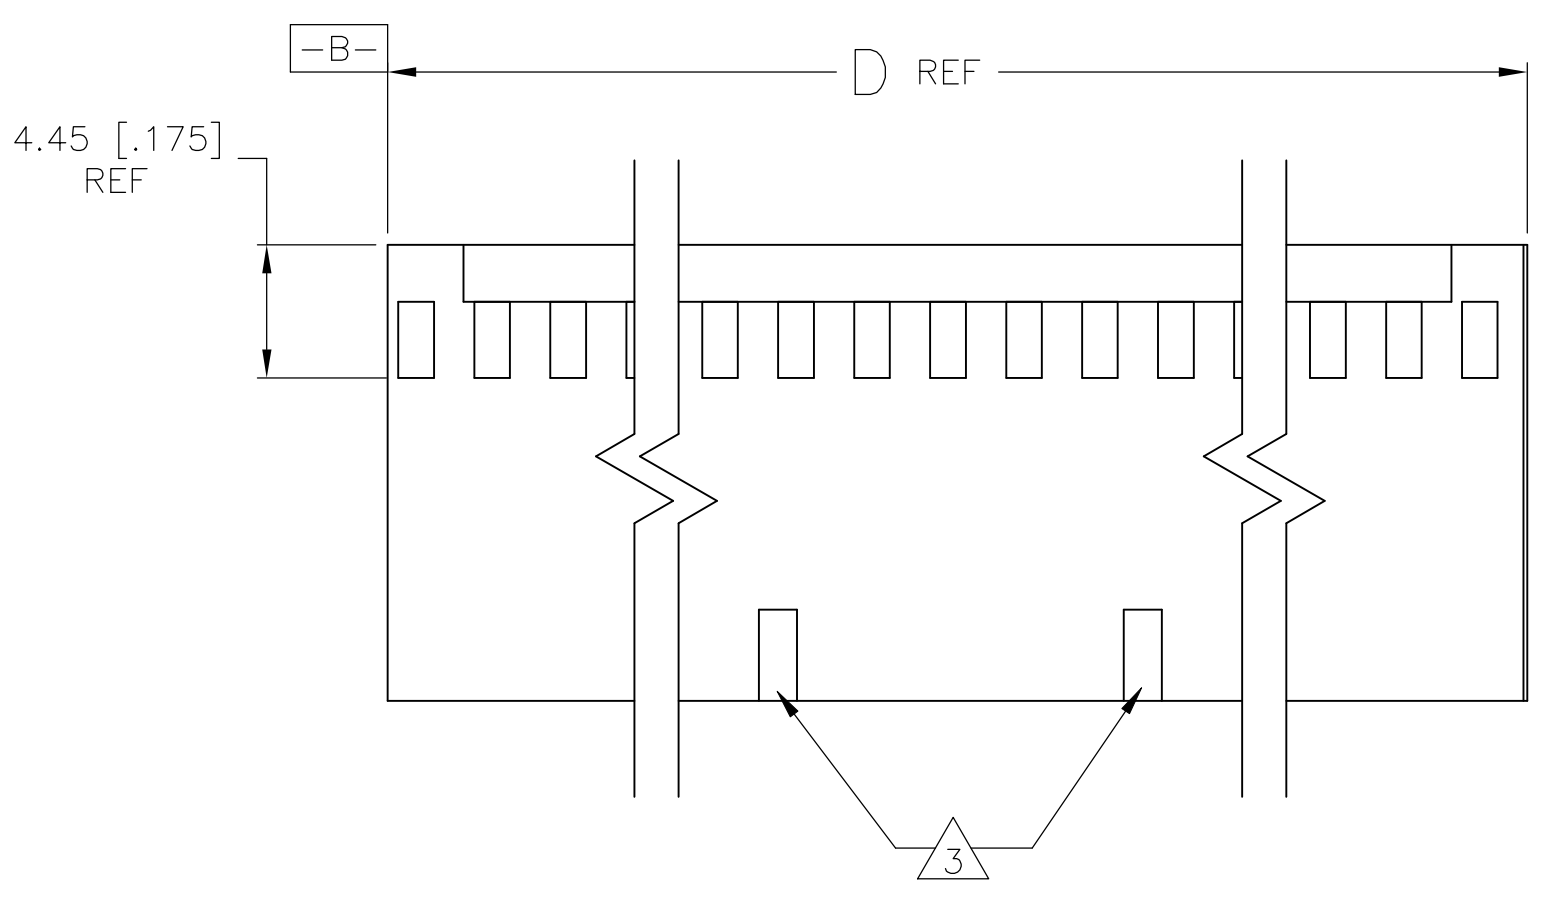

MARKING	NO. OF DETENTS	D	NO. OF SPACES	NO. OF POS	PART NUMBER	
8 OBSOLETE	ALL	2	81.28 [3.200]	31	64	6-87631-6
	NONE	2	81.28 [3.200]	31	64	6-87631-5
	ALL	2	73.66 [2.900]	28	58	6-87631-4
8 OBSOLETE	NONE	2	73.66 [2.900]	28	58	6-87631-3
						6-87631-2
						6-87631-1
	ALL	2	60.96 [2.400]	23	48	6-87631-0
8 OBSOLETE	NONE	2	60.96 [2.400]	23	48	5-87631-9
8 OBSOLETE	ALL	2	88.90 [3.500]	35	72	5-87631-8
	NONE	2	88.90 [3.500]	35	72	5-87631-7
	ALL	2	88.90 [3.500]	34	70	5-87631-6
	NONE	2	88.90 [3.500]	34	70	5-87631-5
8 OBSOLETE	ALL	2	83.82 [3.300]	32	66	5-87631-4
	NONE	2	83.82 [3.300]	32	66	5-87631-3
	ALL	2	76.20 [3.000]	29	60	5-87631-2
	NONE	2	76.20 [3.000]	29	60	5-87631-1
						5-87631-0
						4-87631-9
						4-87631-8
						4-87631-7
8 OBSOLETE	ALL	2	68.58 [2.700]	26	54	4-87631-6
	NONE	2	68.58 [2.700]	26	54	4-87631-5
	ALL	2	66.04 [2.600]	25	52	4-87631-4
	NONE	2	66.04 [2.600]	25	52	4-87631-3
	ALL	2	63.50 [2.500]	24	50	4-87631-2
	NONE	2	63.50 [2.500]	24	50	4-87631-1
	ALL	2	55.88 [2.200]	21	44	4-87631-0
8 OBSOLETE	NONE	2	55.88 [2.200]	21	44	3-87631-9
	ALL	2	53.34 [2.100]	20	42	3-87631-8
	NONE	2	53.34 [2.100]	20	42	3-87631-7
	ALL	2	50.80 [2.000]	19	40	3-87631-6
	NONE	2	50.80 [2.000]	19	40	3-87631-5
	ALL	2	48.26 [1.900]	18	38	3-87631-4
	NONE	2	48.26 [1.900]	18	38	3-87631-3
	ALL	2	45.72 [1.800]	17	36	3-87631-2
	NONE	2	45.72 [1.800]	17	36	3-87631-1
	ALL	2	43.18 [1.700]	16	34	3-87631-0
	NONE	2	43.18 [1.700]	16	34	2-87631-9
	ALL	2	40.64 [1.600]	15	32	2-87631-8
	NONE	2	40.64 [1.600]	15	32	2-87631-7
	ALL	2	38.10 [1.500]	14	30	2-87631-6
	NONE	2	38.10 [1.500]	14	30	2-87631-5
	ALL	2	35.56 [1.400]	13	28	2-87631-4
	NONE	2	35.56 [1.400]	13	28	2-87631-3
	ALL	2	33.02 [1.300]	12	26	2-87631-2
	NONE	2	33.02 [1.300]	12	26	2-87631-1
	ALL	2	30.48 [1.200]	11	24	2-87631-0
	NONE	2	30.48 [1.200]	11	24	1-87631-9
	ALL	2	27.94 [1.100]	10	22	1-87631-8
	NONE	2	27.94 [1.100]	10	22	1-87631-7
	ALL	2	25.40 [1.000]	9	20	1-87631-6
	NONE	2	25.40 [1.000]	9	20	1-87631-5
	ALL	1	22.86 [.900]	8	18	1-87631-4
	NONE	1	22.86 [.900]	8	18	1-87631-3
	ALL	1	20.32 [.800]	7	16	1-87631-2
	NONE	1	20.32 [.800]	7	16	1-87631-1
	ALL	1	17.78 [.700]	6	14	1-87631-0
	NONE	1	17.78 [.700]	6	14	87631-9
	ALL	1	15.24 [.600]	5	12	87631-8
	NONE	1	15.24 [.600]	5	12	87631-7
	ALL	1	12.70 [.500]	4	10	87631-6
	NONE	1	12.70 [.500]	4	10	87631-5
	ALL	1	10.16 [.400]	3	8	87631-4
	NONE	1	10.16 [.400]	3	8	87631-3
	ALL	1	7.62 [.300]	2	6	87631-2
	NONE	1	7.62 [.300]	2	6	87631-1

- 2 SEE TABLE FOR NUMBER OF DETENTS. DETENT ON THIS SIDE FOR HOUSINGS WITH ONE DETENT.
- 3 STRAIN RELIEF LOCATORS WILL APPEAR ON 20 POSITION AND LARGER HOUSINGS.
- 4 USE EXTRACTION TOOL 91052-1 TO REMOVE RECEPTACLE CONTACTS.
- 5 THESE HOUSINGS ARE COMPATIBLE WITH ANY MOD II SHROUDED HEADER.
- 6 HOUSINGS WILL ACCOMMODATE ALL MOD IV, IV.5 AND MOD V CONTACTS.
- 7 MATERIAL: FLAME RETARDANT GLASS FILLED NYLON, COLOR: BLACK PER ASTM D4066.
- 8 OBSOLETE PARTS: OBSOLETE CIS STREAMLINING PER D.RENAUD/D.SINISI