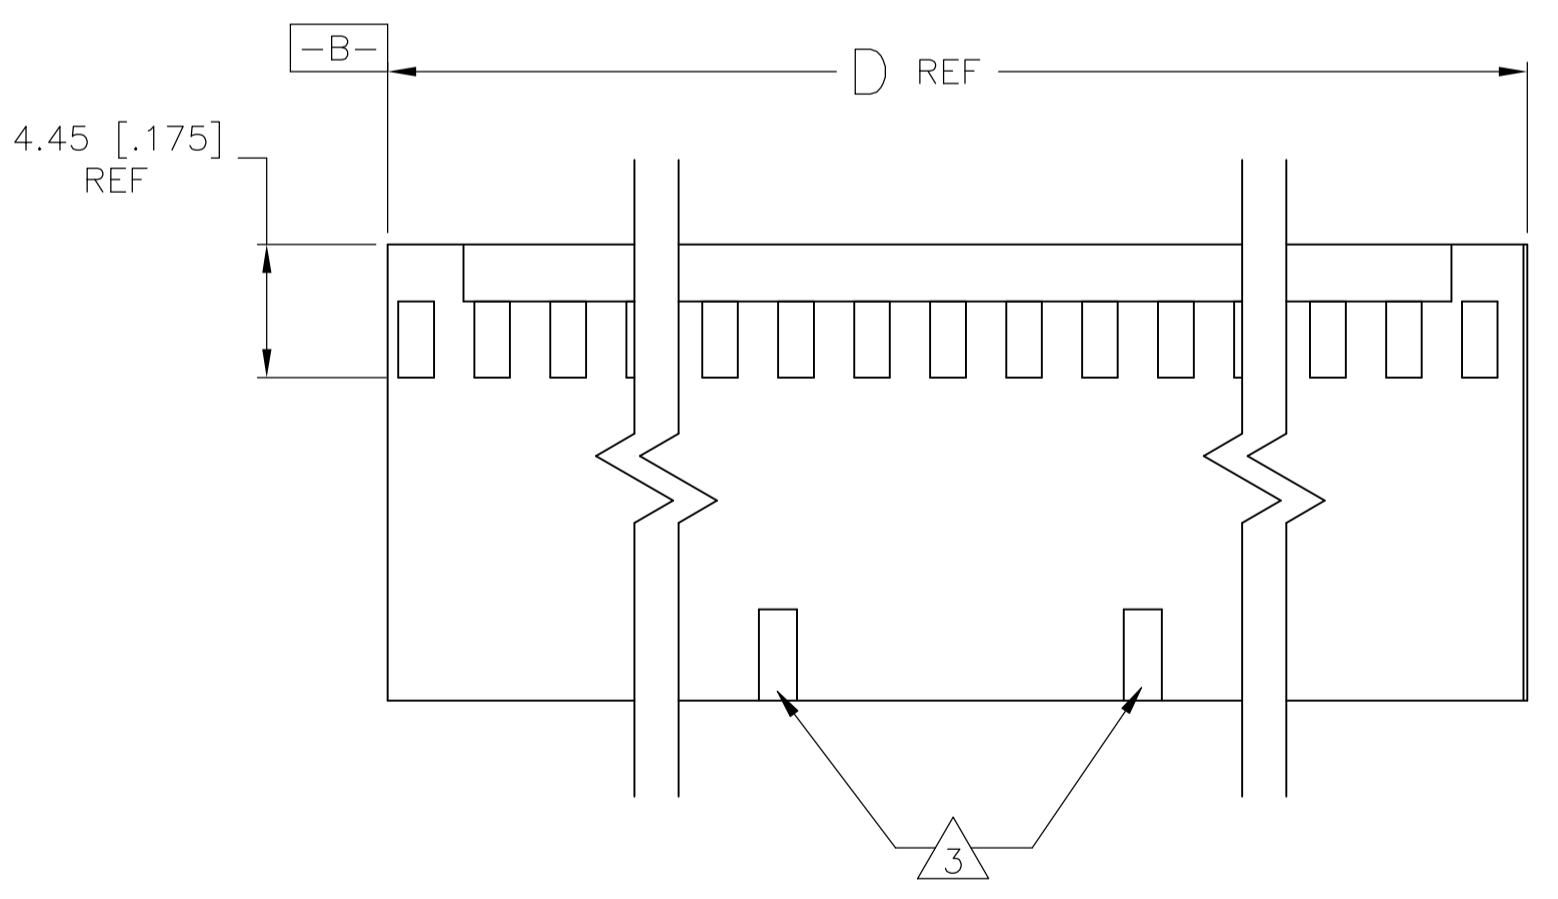

SECTION Y-Y ROTATED 90° CLOCKWISE

MARKING	NO. OF DETENTS	D	NO. OF SPACES	NO. OF POS	PART NUMBER	
8 OBSOLETE	ALL	2	81.28 [3.200]	31	64	6-87631-6
	NONE	2	81.28 [3.200]	31	64	6-87631-5
	ALL	2	73.66 [2.900]	28	58	6-87631-4
8 OBSOLETE	NONE	2	73.66 [2.900]	28	58	6-87631-3
						6-87631-2
						6-87631-1
	ALL	2	60.96 [2.400]	23	48	6-87631-0
8 OBSOLETE	NONE	2	60.96 [2.400]	23	48	5-87631-9
8 OBSOLETE	ALL	2	88.90 [3.500]	35	72	5-87631-8
	NONE	2	88.90 [3.500]	35	72	5-87631-7
	ALL	2	88.90 [3.500]	34	70	5-87631-6
	NONE	2	88.90 [3.500]	34	70	5-87631-5
8 OBSOLETE	ALL	2	83.82 [3.300]	32	66	5-87631-4
	NONE	2	83.82 [3.300]	32	66	5-87631-3
	ALL	2	76.20 [3.000]	29	60	5-87631-2
	NONE	2	76.20 [3.000]	29	60	5-87631-1
						5-87631-0
						4-87631-9
						4-87631-8
						4-87631-7
8 OBSOLETE	ALL	2	68.58 [2.700]	26	54	4-87631-6
	NONE	2	68.58 [2.700]	26	54	4-87631-5
	ALL	2	66.04 [2.600]	25	52	4-87631-4
	NONE	2	66.04 [2.600]	25	52	4-87631-3
	ALL	2	63.50 [2.500]	24	50	4-87631-2
	NONE	2	63.50 [2.500]	24	50	4-87631-1
	ALL	2	55.88 [2.200]	21	44	4-87631-0
8 OBSOLETE	NONE	2	55.88 [2.200]	21	44	3-87631-9
	ALL	2	53.34 [2.100]	20	42	3-87631-8
	NONE	2	53.34 [2.100]	20	42	3-87631-7
	ALL	2	50.80 [2.000]	19	40	3-87631-6
	NONE	2	50.80 [2.000]	19	40	3-87631-5
	ALL	2	48.26 [1.900]	18	38	3-87631-4
	NONE	2	48.26 [1.900]	18	38	3-87631-3
	ALL	2	45.72 [1.800]	17	36	3-87631-2
	NONE	2	45.72 [1.800]	17	36	3-87631-1
	ALL	2	43.18 [1.700]	16	34	3-87631-0
	NONE	2	43.18 [1.700]	16	34	2-87631-9
	ALL	2	40.64 [1.600]	15	32	2-87631-8
	NONE	2	40.64 [1.600]	15	32	2-87631-7
	ALL	2	38.10 [1.500]	14	30	2-87631-6
	NONE	2	38.10 [1.500]	14	30	2-87631-5
	ALL	2	35.56 [1.400]	13	28	2-87631-4
	NONE	2	35.56 [1.400]	13	28	2-87631-3
	ALL	2	33.02 [1.300]	12	26	2-87631-2
	NONE	2	33.02 [1.300]	12	26	2-87631-1
	ALL	2	30.48 [1.200]	11	24	2-87631-0
	NONE	2	30.48 [1.200]	11	24	1-87631-9
	ALL	2	27.94 [1.100]	10	22	1-87631-8
	NONE	2	27.94 [1.100]	10	22	1-87631-7
	ALL	2	25.40 [1.000]	9	20	1-87631-6
	NONE	2	25.40 [1.000]	9	20	1-87631-5
	ALL	1	22.86 [.900]	8	18	1-87631-4
	NONE	1	22.86 [.900]	8	18	1-87631-3
	ALL	1	20.32 [.800]	7	16	1-87631-2
	NONE	1	20.32 [.800]	7	16	1-87631-1
	ALL	1	17.78 [.700]	6	14	1-87631-0
	NONE	1	17.78 [.700]	6	14	87631-9
	ALL	1	15.24 [.600]	5	12	87631-8
	NONE	1	15.24 [.600]	5	12	87631-7
	ALL	1	12.70 [.500]	4	10	87631-6
	NONE	1	12.70 [.500]	4	10	87631-5
	ALL	1	10.16 [.400]	3	8	87631-4
	NONE	1	10.16 [.400]	3	8	87631-3
	ALL	1	7.62 [.300]	2	6	87631-2
	NONE	1	7.62 [.300]	2	6	87631-1

- 2 SEE TABLE FOR NUMBER OF DETENTS. DETENT ON THIS SIDE FOR HOUSINGS WITH ONE DETENT.
- 3 STRAIN RELIEF LOCATORS WILL APPEAR ON 20 POSITION AND LARGER HOUSINGS.
- 4 USE EXTRACTION TOOL 91052-1 TO REMOVE RECEPTACLE CONTACTS.
- 5 THESE HOUSINGS ARE COMPATIBLE WITH ANY MOD II SHROUDED HEADER.
- 6 HOUSINGS WILL ACCOMMODATE ALL MOD IV, IV.5 AND MOD V CONTACTS.
- 7 MATERIAL: FLAME RETARDANT GLASS FILLED NYLON, COLOR: BLACK PER ASTM D4066.
- 8 OBSOLETE PARTS: OBSOLETE CIS STREAMLINING PER D.RENAUD/D.SINISI