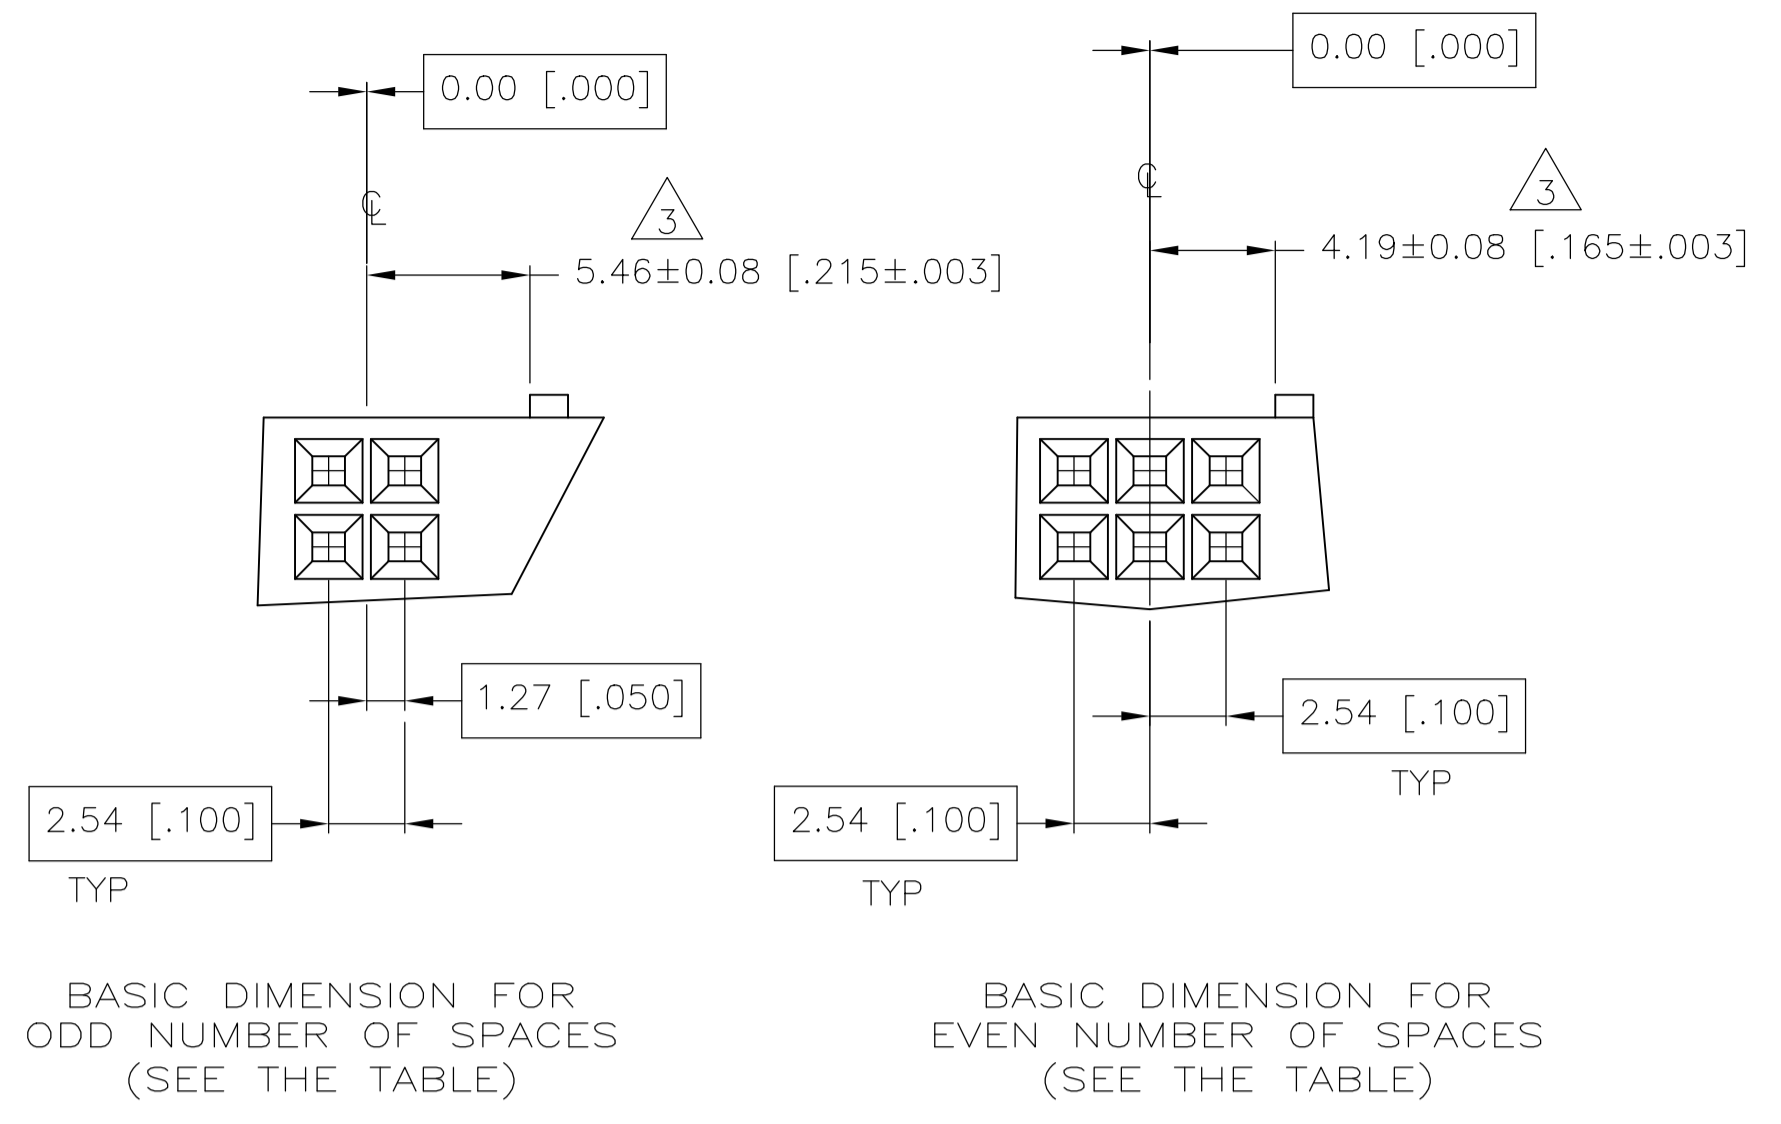

REVISIONS					
P	LTR	DESCRIPTION	DATE	DRN	APVD
W4		REVISED PER ECO-13-004115	07MAR13	KH	JO
Y		REVISED PER ECO-18-000976	18MAY2018	RS	JO

MARKING	NO. OF DETENTS	D	NO. OF SPACES	NO. OF POS	PART NUMBER	
8 OBSOLETE	ALL	2	81.28 [3.200]	31	64	6-87631-6
	NONE	2	81.28 [3.200]	31	64	6-87631-5
8 OBSOLETE	ALL	2	73.66 [2.900]	28	58	6-87631-4
	NONE	2	73.66 [2.900]	28	58	6-87631-3
						6-87631-2
						6-87631-1
	ALL	2	60.96 [2.400]	23	48	6-87631-0
8 OBSOLETE	NONE	2	60.96 [2.400]	23	48	5-87631-9
8 OBSOLETE	ALL	2	88.90 [3.500]	35	72	5-87631-8
	NONE	2	88.90 [3.500]	35	72	5-87631-7
	ALL	2	88.90 [3.500]	34	70	5-87631-6
	NONE	2	88.90 [3.500]	34	70	5-87631-5
8 OBSOLETE	ALL	2	83.82 [3.300]	32	66	5-87631-4
	NONE	2	83.82 [3.300]	32	66	5-87631-3
	ALL	2	76.20 [3.000]	29	60	5-87631-2
	NONE	2	76.20 [3.000]	29	60	5-87631-1
						5-87631-0
						4-87631-9
						4-87631-8
						4-87631-7
8 OBSOLETE	ALL	2	68.58 [2.700]	26	54	4-87631-6
	NONE	2	68.58 [2.700]	26	54	4-87631-5
	ALL	2	66.04 [2.600]	25	52	4-87631-4
	NONE	2	66.04 [2.600]	25	52	4-87631-3
	ALL	2	63.50 [2.500]	24	50	4-87631-2
	NONE	2	63.50 [2.500]	24	50	4-87631-1
	ALL	2	55.88 [2.200]	21	44	4-87631-0
8 OBSOLETE	NONE	2	55.88 [2.200]	21	44	3-87631-9
	ALL	2	53.34 [2.100]	20	42	3-87631-8
	NONE	2	53.34 [2.100]	20	42	3-87631-7
	ALL	2	50.80 [2.000]	19	40	3-87631-6
	NONE	2	50.80 [2.000]	19	40	3-87631-5
	ALL	2	48.26 [1.900]	18	38	3-87631-4
	NONE	2	48.26 [1.900]	18	38	3-87631-3
	ALL	2	45.72 [1.800]	17	36	3-87631-2
	NONE	2	45.72 [1.800]	17	36	3-87631-1
	ALL	2	43.18 [1.700]	16	34	3-87631-0
	NONE	2	43.18 [1.700]	16	34	2-87631-9
	ALL	2	40.64 [1.600]	15	32	2-87631-8
	NONE	2	40.64 [1.600]	15	32	2-87631-7
	ALL	2	38.10 [1.500]	14	30	2-87631-6
	NONE	2	38.10 [1.500]	14	30	2-87631-5
	ALL	2	35.56 [1.400]	13	28	2-87631-4
	NONE	2	35.56 [1.400]	13	28	2-87631-3
	ALL	2	33.02 [1.300]	12	26	2-87631-2
	NONE	2	33.02 [1.300]	12	26	2-87631-1
	ALL	2	30.48 [1.200]	11	24	2-87631-0
	NONE	2	30.48 [1.200]	11	24	1-87631-9
	ALL	2	27.94 [1.100]	10	22	1-87631-8
	NONE	2	27.94 [1.100]	10	22	1-87631-7
	ALL	2	25.40 [1.000]	9	20	1-87631-6
	NONE	2	25.40 [1.000]	9	20	1-87631-5
	ALL	1	22.86 [.900]	8	18	1-87631-4
	NONE	1	22.86 [.900]	8	18	1-87631-3
	ALL	1	20.32 [.800]	7	16	1-87631-2
	NONE	1	20.32 [.800]	7	16	1-87631-1
	ALL	1	17.78 [.700]	6	14	1-87631-0
	NONE	1	17.78 [.700]	6	14	87631-9
	ALL	1	15.24 [.600]	5	12	87631-8
	NONE	1	15.24 [.600]	5	12	87631-7
	ALL	1	12.70 [.500]	4	10	87631-6
	NONE	1	12.70 [.500]	4	10	87631-5
	ALL	1	10.16 [.400]	3	8	87631-4
	NONE	1	10.16 [.400]	3	8	87631-3
	ALL	1	7.62 [.300]	2	6	87631-2
	NONE	1	7.62 [.300]	2	6	87631-1

- 2 SEE TABLE FOR NUMBER OF DETENTS. DETENT ON THIS SIDE FOR HOUSINGS WITH ONE DETENT.
- 3 STRAIN RELIEF LOCATORS WILL APPEAR ON 20 POSITION AND LARGER HOUSINGS.
- 4 USE EXTRACTION TOOL 91052-1 TO REMOVE RECEPTACLE CONTACTS.
- 5 THESE HOUSINGS ARE COMPATIBLE WITH ANY MOD II SHROUDED HEADER.
- 6 HOUSINGS WILL ACCOMMODATE ALL MOD IV, IV.5 AND MOD V CONTACTS.
- 7 MATERIAL: FLAME RETARDANT GLASS FILLED NYLON, COLOR: BLACK PER ASTM D4066.
- 8 OBSOLETE PARTS: OBSOLETE CIS STREAMLINING PER D.RENAUD/D.SINISI