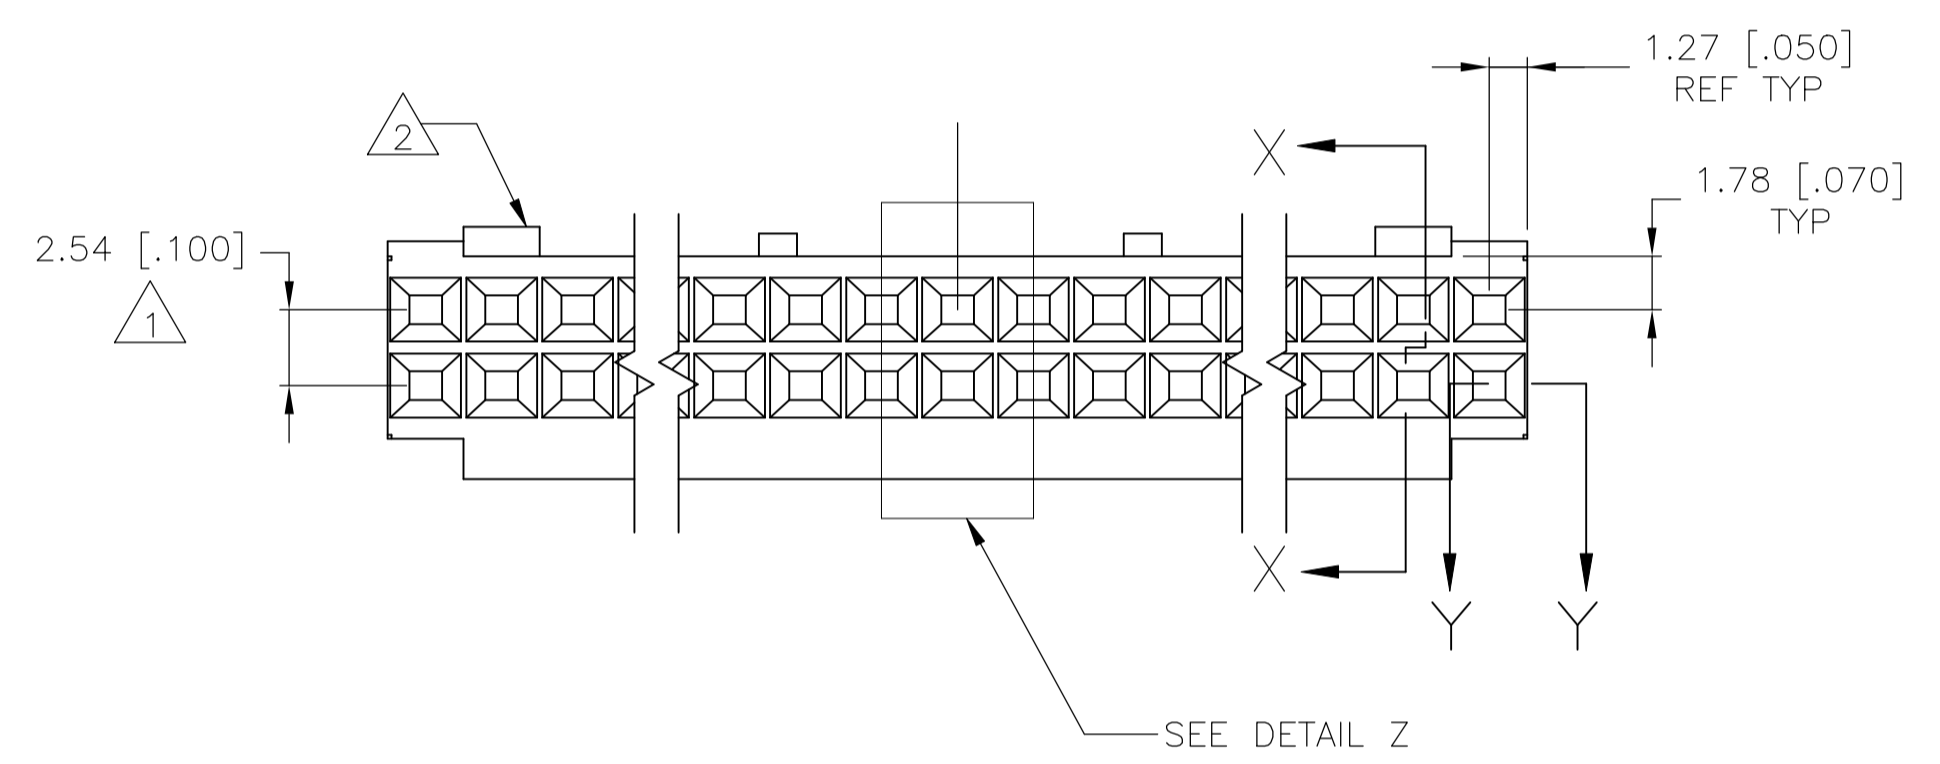

REVISIONS					
P	LTR	DESCRIPTION	DATE	DRN	APVD
W4		REVISED PER ECO-13-004115	07MAR13	KH	JO
Y		REVISED PER ECO-18-000976	18MAY2018	RS	JO

MARKING	NO. OF DETENTS	D	NO. OF SPACES	NO. OF POS	PART NUMBER	
8 OBSOLETE	ALL	2	81.28 [3.200]	31	64	6-87631-6
	NONE	2	81.28 [3.200]	31	64	6-87631-5
8 OBSOLETE	ALL	2	73.66 [2.900]	28	58	6-87631-4
	NONE	2	73.66 [2.900]	28	58	6-87631-3
						6-87631-2
						6-87631-1
	ALL	2	60.96 [2.400]	23	48	6-87631-0
8 OBSOLETE	NONE	2	60.96 [2.400]	23	48	5-87631-9
8 OBSOLETE	ALL	2	88.90 [3.500]	35	72	5-87631-8
	NONE	2	88.90 [3.500]	35	72	5-87631-7
	ALL	2	88.90 [3.500]	34	70	5-87631-6
	NONE	2	88.90 [3.500]	34	70	5-87631-5
8 OBSOLETE	ALL	2	83.82 [3.300]	32	66	5-87631-4
	NONE	2	83.82 [3.300]	32	66	5-87631-3
	ALL	2	76.20 [3.000]	29	60	5-87631-2
	NONE	2	76.20 [3.000]	29	60	5-87631-1
						5-87631-0
						4-87631-9
						4-87631-8
						4-87631-7
8 OBSOLETE	ALL	2	68.58 [2.700]	26	54	4-87631-6
	NONE	2	68.58 [2.700]	26	54	4-87631-5
	ALL	2	66.04 [2.600]	25	52	4-87631-4
	NONE	2	66.04 [2.600]	25	52	4-87631-3
	ALL	2	63.50 [2.500]	24	50	4-87631-2
	NONE	2	63.50 [2.500]	24	50	4-87631-1
	ALL	2	55.88 [2.200]	21	44	4-87631-0
8 OBSOLETE	NONE	2	55.88 [2.200]	21	44	3-87631-9
	ALL	2	53.34 [2.100]	20	42	3-87631-8
	NONE	2	53.34 [2.100]	20	42	3-87631-7
	ALL	2	50.80 [2.000]	19	40	3-87631-6
	NONE	2	50.80 [2.000]	19	40	3-87631-5
	ALL	2	48.26 [1.900]	18	38	3-87631-4
	NONE	2	48.26 [1.900]	18	38	3-87631-3
	ALL	2	45.72 [1.800]	17	36	3-87631-2
	NONE	2	45.72 [1.800]	17	36	3-87631-1
	ALL	2	43.18 [1.700]	16	34	3-87631-0
	NONE	2	43.18 [1.700]	16	34	2-87631-9
	ALL	2	40.64 [1.600]	15	32	2-87631-8
	NONE	2	40.64 [1.600]	15	32	2-87631-7
	ALL	2	38.10 [1.500]	14	30	2-87631-6
	NONE	2	38.10 [1.500]	14	30	2-87631-5
	ALL	2	35.56 [1.400]	13	28	2-87631-4
	NONE	2	35.56 [1.400]	13	28	2-87631-3
	ALL	2	33.02 [1.300]	12	26	2-87631-2
	NONE	2	33.02 [1.300]	12	26	2-87631-1
	ALL	2	30.48 [1.200]	11	24	2-87631-0
	NONE	2	30.48 [1.200]	11	24	1-87631-9
	ALL	2	27.94 [1.100]	10	22	1-87631-8
	NONE	2	27.94 [1.100]	10	22	1-87631-7
	ALL	2	25.40 [1.000]	9	20	1-87631-6
	NONE	2	25.40 [1.000]	9	20	1-87631-5
	ALL	1	22.86 [.900]	8	18	1-87631-4
	NONE	1	22.86 [.900]	8	18	1-87631-3
	ALL	1	20.32 [.800]	7	16	1-87631-2
	NONE	1	20.32 [.800]	7	16	1-87631-1
	ALL	1	17.78 [.700]	6	14	1-87631-0
	NONE	1	17.78 [.700]	6	14	87631-9
	ALL	1	15.24 [.600]	5	12	87631-8
	NONE	1	15.24 [.600]	5	12	87631-7
	ALL	1	12.70 [.500]	4	10	87631-6
	NONE	1	12.70 [.500]	4	10	87631-5
	ALL	1	10.16 [.400]	3	8	87631-4
	NONE	1	10.16 [.400]	3	8	87631-3
	ALL	1	7.62 [.300]	2	6	87631-2
	NONE	1	7.62 [.300]	2	6	87631-1

- 2 SEE TABLE FOR NUMBER OF DETENTS. DETENT ON THIS SIDE FOR HOUSINGS WITH ONE DETENT.
- 3 STRAIN RELIEF LOCATORS WILL APPEAR ON 20 POSITION AND LARGER HOUSINGS.
- 4 USE EXTRACTION TOOL 91052-1 TO REMOVE RECEPTACLE CONTACTS.
- 5 THESE HOUSINGS ARE COMPATIBLE WITH ANY MOD II SHROUDED HEADER.
- 6 HOUSINGS WILL ACCOMMODATE ALL MOD IV, IV.5 AND MOD V CONTACTS.
- 7 MATERIAL: FLAME RETARDANT GLASS FILLED NYLON, COLOR: BLACK PER ASTM D4066.
- 8 OBSOLETE PARTS: OBSOLETE CIS STREAMLINING PER D.RENAUD/D.SINISI