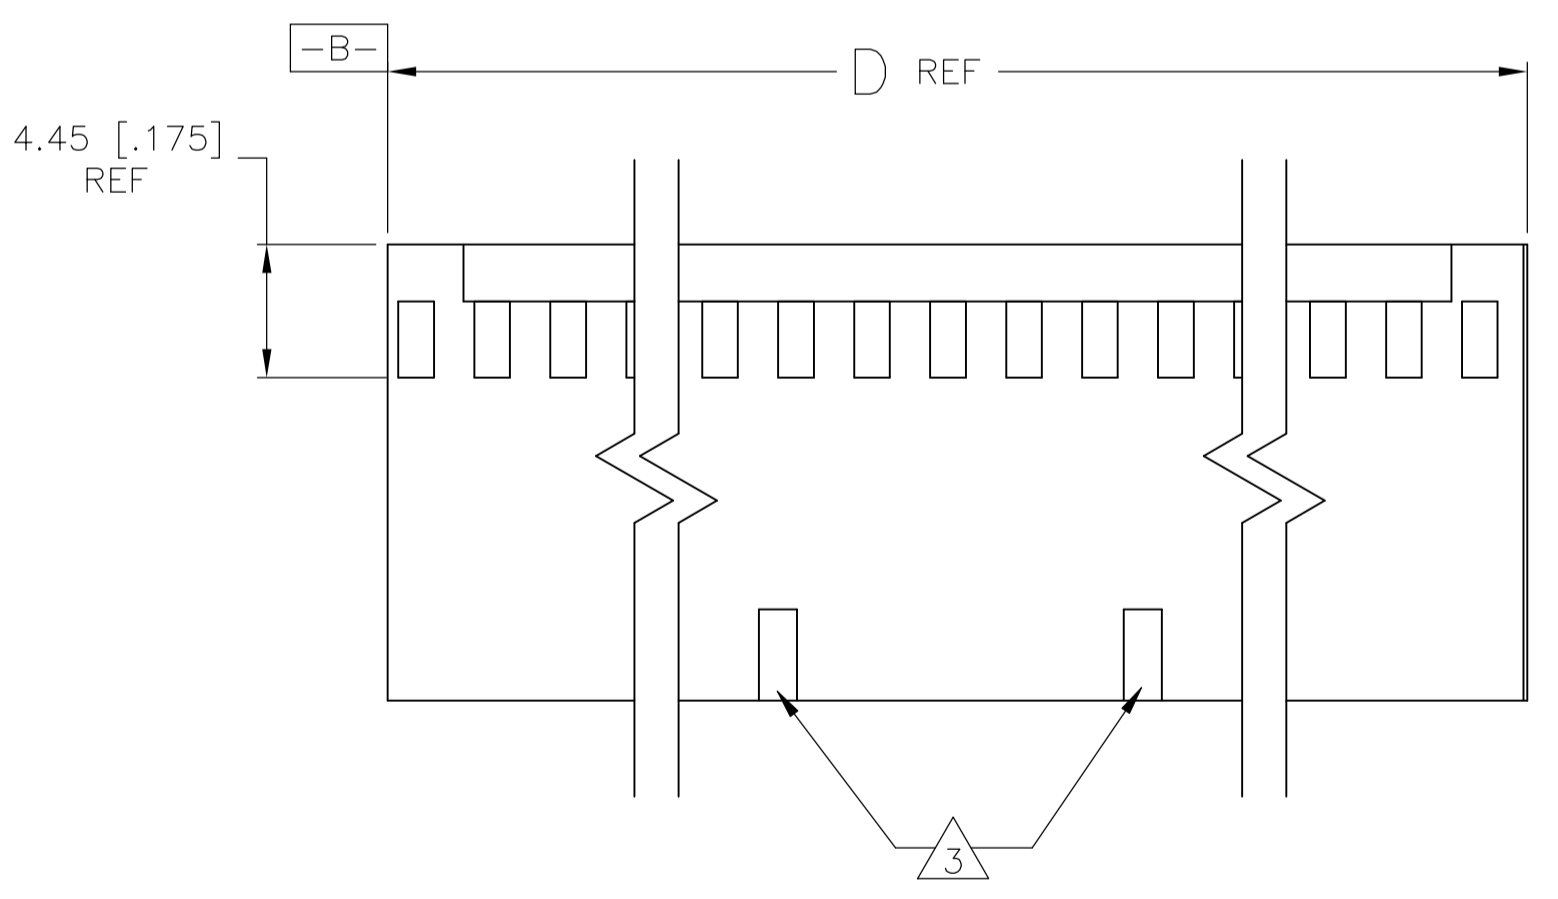

REVISIONS					
P	LTR	DESCRIPTION	DATE	DRN	APVD
W4		REVISED PER ECO-13-004115	07MAR13	KH	JO
Y		REVISED PER ECO-18-000976	18MAY2018	RS	JO

MARKING	NO. OF DETENTS	D	NO. OF SPACES	NO. OF POS	PART NUMBER	
8 OBSOLETE	ALL	2	81.28 [3.200]	31	64	6-87631-6
	NONE	2	81.28 [3.200]	31	64	6-87631-5
8 OBSOLETE	ALL	2	73.66 [2.900]	28	58	6-87631-4
	NONE	2	73.66 [2.900]	28	58	6-87631-3
						6-87631-2
						6-87631-1
	ALL	2	60.96 [2.400]	23	48	6-87631-0
8 OBSOLETE	NONE	2	60.96 [2.400]	23	48	5-87631-9
8 OBSOLETE	ALL	2	88.90 [3.500]	35	72	5-87631-8
	NONE	2	88.90 [3.500]	35	72	5-87631-7
	ALL	2	88.90 [3.500]	34	70	5-87631-6
	NONE	2	88.90 [3.500]	34	70	5-87631-5
8 OBSOLETE	ALL	2	83.82 [3.300]	32	66	5-87631-4
	NONE	2	83.82 [3.300]	32	66	5-87631-3
	ALL	2	76.20 [3.000]	29	60	5-87631-2
	NONE	2	76.20 [3.000]	29	60	5-87631-1
						5-87631-0
						4-87631-9
						4-87631-8
						4-87631-7
8 OBSOLETE	ALL	2	68.58 [2.700]	26	54	4-87631-6
	NONE	2	68.58 [2.700]	26	54	4-87631-5
	ALL	2	66.04 [2.600]	25	52	4-87631-4
	NONE	2	66.04 [2.600]	25	52	4-87631-3
	ALL	2	63.50 [2.500]	24	50	4-87631-2
	NONE	2	63.50 [2.500]	24	50	4-87631-1
	ALL	2	55.88 [2.200]	21	44	4-87631-0
8 OBSOLETE	NONE	2	55.88 [2.200]	21	44	3-87631-9
	ALL	2	53.34 [2.100]	20	42	3-87631-8
	NONE	2	53.34 [2.100]	20	42	3-87631-7
	ALL	2	50.80 [2.000]	19	40	3-87631-6
	NONE	2	50.80 [2.000]	19	40	3-87631-5
	ALL	2	48.26 [1.900]	18	38	3-87631-4
	NONE	2	48.26 [1.900]	18	38	3-87631-3
	ALL	2	45.72 [1.800]	17	36	3-87631-2
	NONE	2	45.72 [1.800]	17	36	3-87631-1
	ALL	2	43.18 [1.700]	16	34	3-87631-0
	NONE	2	43.18 [1.700]	16	34	2-87631-9
	ALL	2	40.64 [1.600]	15	32	2-87631-8
	NONE	2	40.64 [1.600]	15	32	2-87631-7
	ALL	2	38.10 [1.500]	14	30	2-87631-6
	NONE	2	38.10 [1.500]	14	30	2-87631-5
	ALL	2	35.56 [1.400]	13	28	2-87631-4
	NONE	2	35.56 [1.400]	13	28	2-87631-3
	ALL	2	33.02 [1.300]	12	26	2-87631-2
	NONE	2	33.02 [1.300]	12	26	2-87631-1
	ALL	2	30.48 [1.200]	11	24	2-87631-0
	NONE	2	30.48 [1.200]	11	24	1-87631-9
	ALL	2	27.94 [1.100]	10	22	1-87631-8
	NONE	2	27.94 [1.100]	10	22	1-87631-7
	ALL	2	25.40 [1.000]	9	20	1-87631-6
	NONE	2	25.40 [1.000]	9	20	1-87631-5
	ALL	1	22.86 [.900]	8	18	1-87631-4
	NONE	1	22.86 [.900]	8	18	1-87631-3
	ALL	1	20.32 [.800]	7	16	1-87631-2
	NONE	1	20.32 [.800]	7	16	1-87631-1
	ALL	1	17.78 [.700]	6	14	1-87631-0
	NONE	1	17.78 [.700]	6	14	87631-9
	ALL	1	15.24 [.600]	5	12	87631-8
	NONE	1	15.24 [.600]	5	12	87631-7
	ALL	1	12.70 [.500]	4	10	87631-6
	NONE	1	12.70 [.500]	4	10	87631-5
	ALL	1	10.16 [.400]	3	8	87631-4
	NONE	1	10.16 [.400]	3	8	87631-3
	ALL	1	7.62 [.300]	2	6	87631-2
	NONE	1	7.62 [.300]	2	6	87631-1

- 2 SEE TABLE FOR NUMBER OF DETENTS. DETENT ON THIS SIDE FOR HOUSINGS WITH ONE DETENT.
- 3 STRAIN RELIEF LOCATORS WILL APPEAR ON 20 POSITION AND LARGER HOUSINGS.
- 4 USE EXTRACTION TOOL 91052-1 TO REMOVE RECEPTACLE CONTACTS.
- 5 THESE HOUSINGS ARE COMPATIBLE WITH ANY MOD II SHROUDED HEADER.
- 6 HOUSINGS WILL ACCOMMODATE ALL MOD IV, IV.5 AND MOD V CONTACTS.
- 7 MATERIAL: FLAME RETARDANT GLASS FILLED NYLON, COLOR: BLACK PER ASTM D4066.
- 8 OBSOLETE PARTS: OBSOLETE CIS STREAMLINING PER D.RENAUD/D.SINISI