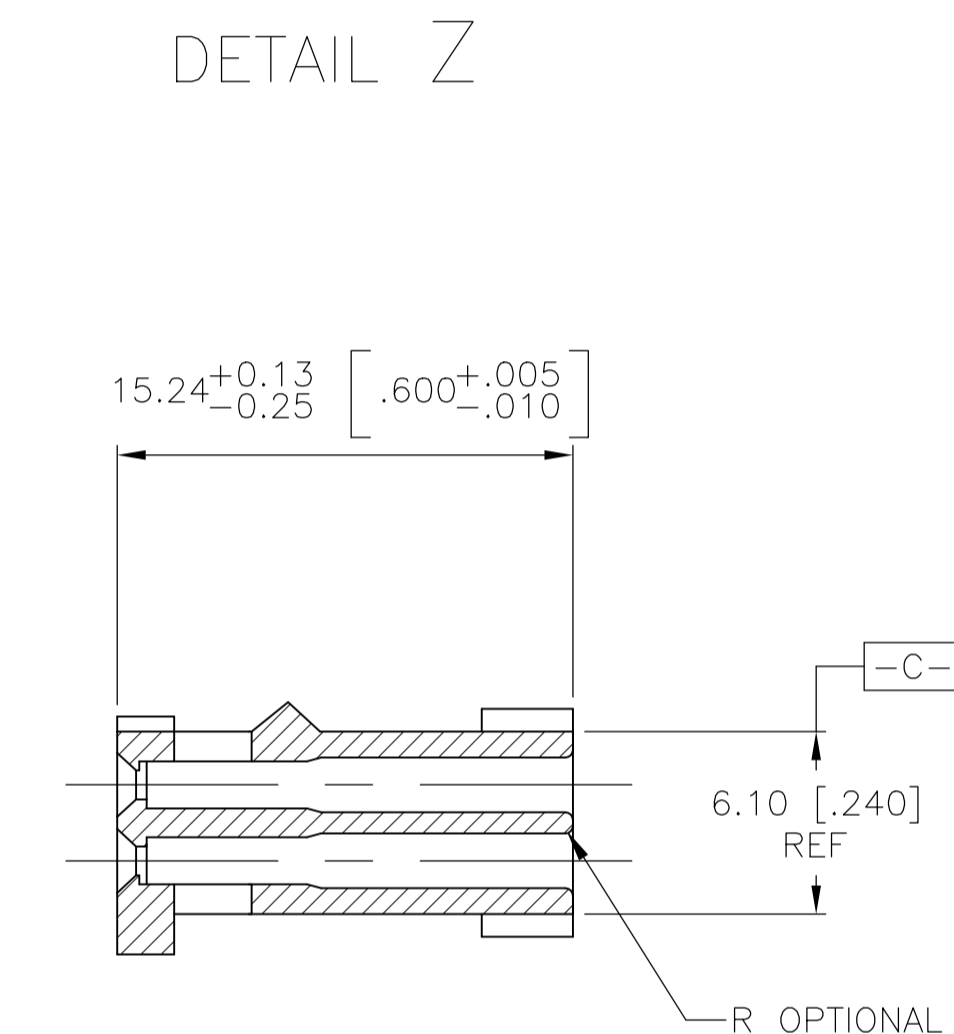

REVISIONS					
P	LTR	DESCRIPTION	DATE	DRN	APVD
W4		REVISED PER ECO-13-004115	07MAR13	KH	JO
Y		REVISED PER ECO-18-000976	18MAY2018	RS	JO

MARKING	NO. OF DETENTS	D	NO. OF SPACES	NO. OF POS	PART NUMBER	
8 OBSOLETE	ALL	2	81.28 [3.200]	31	64	6-87631-6
	NONE	2	81.28 [3.200]	31	64	6-87631-5
8 OBSOLETE	ALL	2	73.66 [2.900]	28	58	6-87631-4
	NONE	2	73.66 [2.900]	28	58	6-87631-3
						6-87631-2
						6-87631-1
	ALL	2	60.96 [2.400]	23	48	6-87631-0
8 OBSOLETE	NONE	2	60.96 [2.400]	23	48	5-87631-9
8 OBSOLETE	ALL	2	88.90 [3.500]	35	72	5-87631-8
	NONE	2	88.90 [3.500]	35	72	5-87631-7
	ALL	2	88.90 [3.500]	34	70	5-87631-6
	NONE	2	88.90 [3.500]	34	70	5-87631-5
8 OBSOLETE	ALL	2	83.82 [3.300]	32	66	5-87631-4
	NONE	2	83.82 [3.300]	32	66	5-87631-3
	ALL	2	76.20 [3.000]	29	60	5-87631-2
	NONE	2	76.20 [3.000]	29	60	5-87631-1
						5-87631-0
						4-87631-9
						4-87631-8
						4-87631-7
8 OBSOLETE	ALL	2	68.58 [2.700]	26	54	4-87631-6
	NONE	2	68.58 [2.700]	26	54	4-87631-5
	ALL	2	66.04 [2.600]	25	52	4-87631-4
	NONE	2	66.04 [2.600]	25	52	4-87631-3
	ALL	2	63.50 [2.500]	24	50	4-87631-2
	NONE	2	63.50 [2.500]	24	50	4-87631-1
	ALL	2	55.88 [2.200]	21	44	4-87631-0
8 OBSOLETE	NONE	2	55.88 [2.200]	21	44	3-87631-9
	ALL	2	53.34 [2.100]	20	42	3-87631-8
	NONE	2	53.34 [2.100]	20	42	3-87631-7
	ALL	2	50.80 [2.000]	19	40	3-87631-6
	NONE	2	50.80 [2.000]	19	40	3-87631-5
	ALL	2	48.26 [1.900]	18	38	3-87631-4
	NONE	2	48.26 [1.900]	18	38	3-87631-3
	ALL	2	45.72 [1.800]	17	36	3-87631-2
	NONE	2	45.72 [1.800]	17	36	3-87631-1
	ALL	2	43.18 [1.700]	16	34	3-87631-0
	NONE	2	43.18 [1.700]	16	34	2-87631-9
	ALL	2	40.64 [1.600]	15	32	2-87631-8
	NONE	2	40.64 [1.600]	15	32	2-87631-7
	ALL	2	38.10 [1.500]	14	30	2-87631-6
	NONE	2	38.10 [1.500]	14	30	2-87631-5
	ALL	2	35.56 [1.400]	13	28	2-87631-4
	NONE	2	35.56 [1.400]	13	28	2-87631-3
	ALL	2	33.02 [1.300]	12	26	2-87631-2
	NONE	2	33.02 [1.300]	12	26	2-87631-1
	ALL	2	30.48 [1.200]	11	24	2-87631-0
	NONE	2	30.48 [1.200]	11	24	1-87631-9
	ALL	2	27.94 [1.100]	10	22	1-87631-8
	NONE	2	27.94 [1.100]	10	22	1-87631-7
	ALL	2	25.40 [1.000]	9	20	1-87631-6
	NONE	2	25.40 [1.000]	9	20	1-87631-5
	ALL	1	22.86 [.900]	8	18	1-87631-4
	NONE	1	22.86 [.900]	8	18	1-87631-3
	ALL	1	20.32 [.800]	7	16	1-87631-2
	NONE	1	20.32 [.800]	7	16	1-87631-1
	ALL	1	17.78 [.700]	6	14	1-87631-0
	NONE	1	17.78 [.700]	6	14	87631-9
	ALL	1	15.24 [.600]	5	12	87631-8
	NONE	1	15.24 [.600]	5	12	87631-7
	ALL	1	12.70 [.500]	4	10	87631-6
	NONE	1	12.70 [.500]	4	10	87631-5
	ALL	1	10.16 [.400]	3	8	87631-4
	NONE	1	10.16 [.400]	3	8	87631-3
	ALL	1	7.62 [.300]	2	6	87631-2
	NONE	1	7.62 [.300]	2	6	87631-1

- 2 SEE TABLE FOR NUMBER OF DETENTS. DETENT ON THIS SIDE FOR HOUSINGS WITH ONE DETENT.
- 3 STRAIN RELIEF LOCATORS WILL APPEAR ON 20 POSITION AND LARGER HOUSINGS.
- 4 USE EXTRACTION TOOL 91052-1 TO REMOVE RECEPTACLE CONTACTS.
- 5 THESE HOUSINGS ARE COMPATIBLE WITH ANY MOD II SHROUDED HEADER.
- 6 HOUSINGS WILL ACCOMMODATE ALL MOD IV, IV.5 AND MOD V CONTACTS.
- 7 MATERIAL: FLAME RETARDANT GLASS FILLED NYLON, COLOR: BLACK PER ASTM D4066.
- 8 OBSOLETE PARTS: OBSOLETE CIS STREAMLINING PER D.RENAUD/D.SINISI