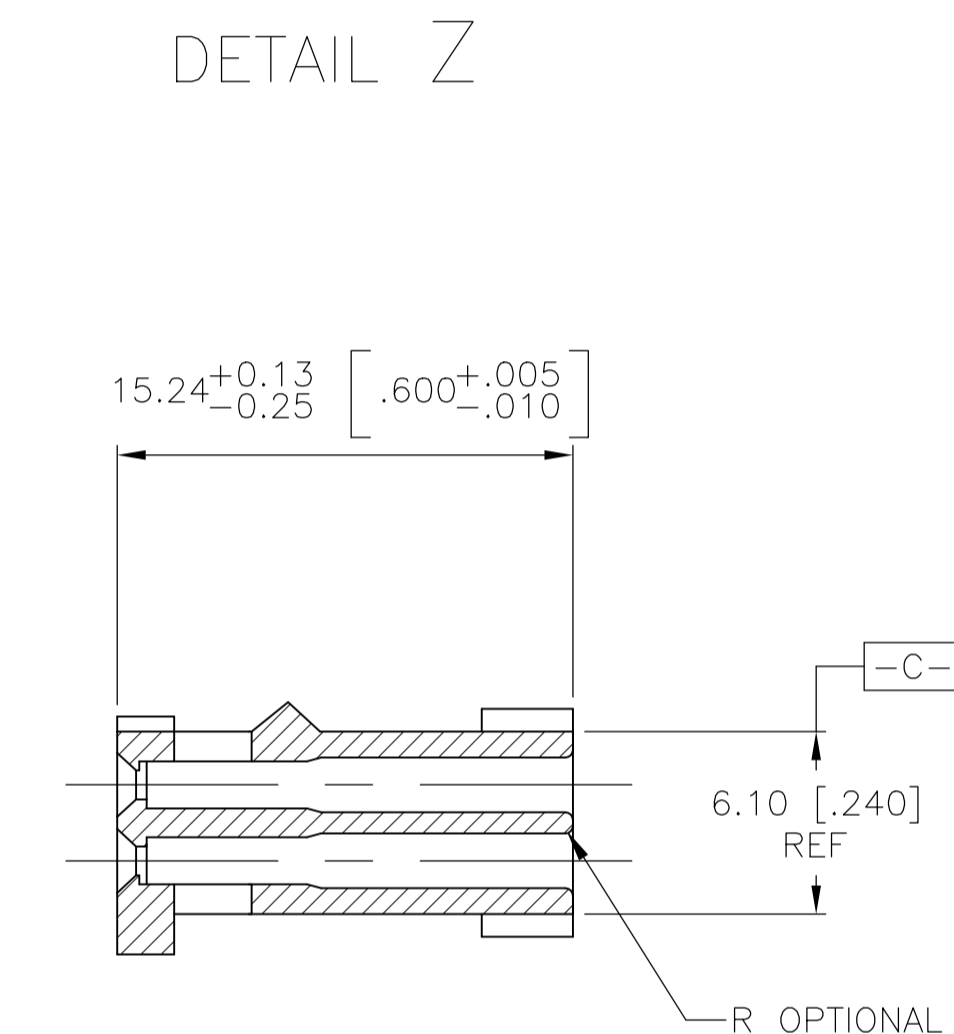

REVISIONS					
P	LTR	DESCRIPTION	DATE	DRN	APVD
W4		REVISED PER ECO-13-004115	07MAR13	KH	JO
Y		REVISED PER ECO-18-000976	18MAY2018	RS	JO

MARKING	NO. OF DETENTS	D	NO. OF SPACES	NO. OF POS	PART NUMBER	
8 OBSOLETE	ALL	2	81.28 [3.200]	31	64	6-87631-6
	NONE	2	81.28 [3.200]	31	64	6-87631-5
8 OBSOLETE	ALL	2	73.66 [2.900]	28	58	6-87631-4
	NONE	2	73.66 [2.900]	28	58	6-87631-3
						6-87631-2
						6-87631-1
						6-87631-0
8 OBSOLETE	ALL	2	60.96 [2.400]	23	48	6-87631-9
	NONE	2	60.96 [2.400]	23	48	6-87631-8
8 OBSOLETE	ALL	2	88.90 [3.500]	35	72	5-87631-8
	NONE	2	88.90 [3.500]	35	72	5-87631-7
	ALL	2	88.90 [3.500]	34	70	5-87631-6
	NONE	2	88.90 [3.500]	34	70	5-87631-5
8 OBSOLETE	ALL	2	83.82 [3.300]	32	66	5-87631-4
	NONE	2	83.82 [3.300]	32	66	5-87631-3
	ALL	2	76.20 [3.000]	29	60	5-87631-2
	NONE	2	76.20 [3.000]	29	60	5-87631-1
						5-87631-0
						4-87631-9
						4-87631-8
						4-87631-7
8 OBSOLETE	ALL	2	68.58 [2.700]	26	54	4-87631-6
	NONE	2	68.58 [2.700]	26	54	4-87631-5
	ALL	2	66.04 [2.600]	25	52	4-87631-4
	NONE	2	66.04 [2.600]	25	52	4-87631-3
	ALL	2	63.50 [2.500]	24	50	4-87631-2
	NONE	2	63.50 [2.500]	24	50	4-87631-1
	ALL	2	55.88 [2.200]	21	44	4-87631-0
8 OBSOLETE	NONE	2	55.88 [2.200]	21	44	3-87631-9
	ALL	2	53.34 [2.100]	20	42	3-87631-8
	NONE	2	53.34 [2.100]	20	42	3-87631-7
	ALL	2	50.80 [2.000]	19	40	3-87631-6
	NONE	2	50.80 [2.000]	19	40	3-87631-5
	ALL	2	48.26 [1.900]	18	38	3-87631-4
	NONE	2	48.26 [1.900]	18	38	3-87631-3
	ALL	2	45.72 [1.800]	17	36	3-87631-2
	NONE	2	45.72 [1.800]	17	36	3-87631-1
	ALL	2	43.18 [1.700]	16	34	3-87631-0
	NONE	2	43.18 [1.700]	16	34	2-87631-9
	ALL	2	40.64 [1.600]	15	32	2-87631-8
	NONE	2	40.64 [1.600]	15	32	2-87631-7
	ALL	2	38.10 [1.500]	14	30	2-87631-6
	NONE	2	38.10 [1.500]	14	30	2-87631-5
	ALL	2	35.56 [1.400]	13	28	2-87631-4
	NONE	2	35.56 [1.400]	13	28	2-87631-3
	ALL	2	33.02 [1.300]	12	26	2-87631-2
	NONE	2	33.02 [1.300]	12	26	2-87631-1
	ALL	2	30.48 [1.200]	11	24	2-87631-0
	NONE	2	30.48 [1.200]	11	24	1-87631-9
	ALL	2	27.94 [1.100]	10	22	1-87631-8
	NONE	2	27.94 [1.100]	10	22	1-87631-7
	ALL	2	25.40 [1.000]	9	20	1-87631-6
	NONE	2	25.40 [1.000]	9	20	1-87631-5
	ALL	1	22.86 [.900]	8	18	1-87631-4
	NONE	1	22.86 [.900]	8	18	1-87631-3
	ALL	1	20.32 [.800]	7	16	1-87631-2
	NONE	1	20.32 [.800]	7	16	1-87631-1
	ALL	1	17.78 [.700]	6	14	1-87631-0
	NONE	1	17.78 [.700]	6	14	87631-9
	ALL	1	15.24 [.600]	5	12	87631-8
	NONE	1	15.24 [.600]	5	12	87631-7
	ALL	1	12.70 [.500]	4	10	87631-6
	NONE	1	12.70 [.500]	4	10	87631-5
	ALL	1	10.16 [.400]	3	8	87631-4
	NONE	1	10.16 [.400]	3	8	87631-3
	ALL	1	7.62 [.300]	2	6	87631-2
	NONE	1	7.62 [.300]	2	6	87631-1

- 2 SEE TABLE FOR NUMBER OF DETENTS. DETENT ON THIS SIDE FOR HOUSINGS WITH ONE DETENT.
- 3 STRAIN RELIEF LOCATORS WILL APPEAR ON 20 POSITION AND LARGER HOUSINGS.
- 4 USE EXTRACTION TOOL 91052-1 TO REMOVE RECEPTACLE CONTACTS.
- 5 THESE HOUSINGS ARE COMPATIBLE WITH ANY MOD II SHROUDED HEADER.
- 6 HOUSINGS WILL ACCOMMODATE ALL MOD IV, IV.5 AND MOD V CONTACTS.
- 7 MATERIAL: FLAME RETARDANT GLASS FILLED NYLON, COLOR: BLACK PER ASTM D4066.
- 8 OBSOLETE PARTS: OBSOLETE CIS STREAMLINING PER D.RENAUD/D.SINISI