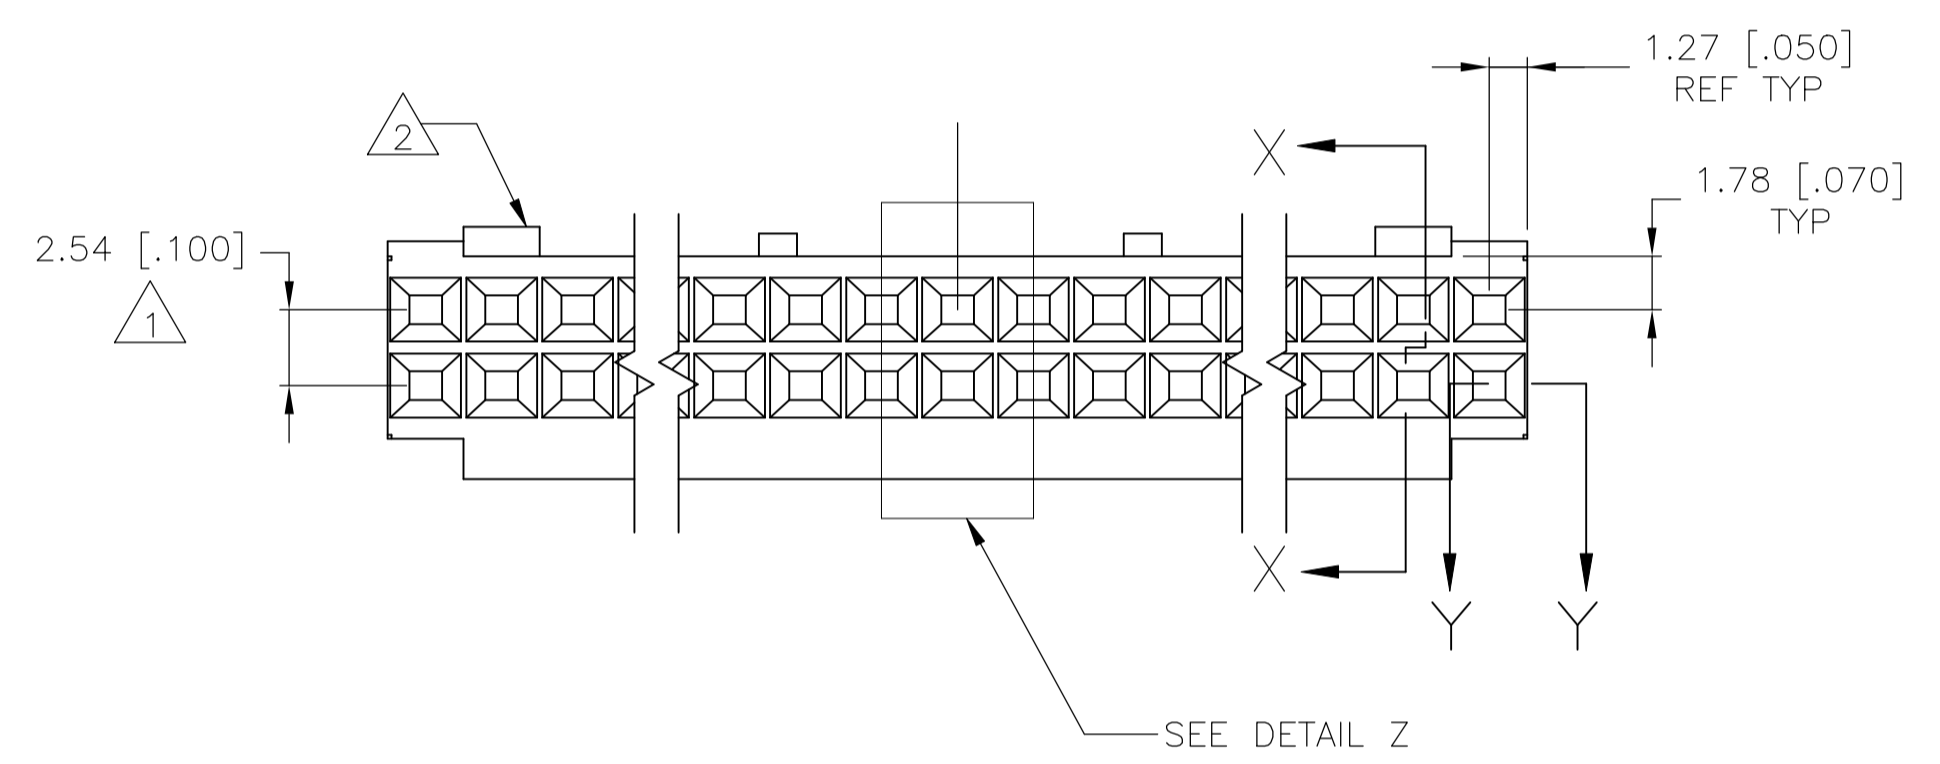

REVISIONS					
P	LTR	DESCRIPTION	DATE	DRN	APVD
W4		REVISED PER ECO-13-004115	07MAR13	KH	JO
Y		REVISED PER ECO-18-000976	18MAY2018	RS	JO

MARKING	NO. OF DETENTS	D	NO. OF SPACES	NO. OF POS	PART NUMBER	
8 OBSOLETE	ALL	2	81.28 [3.200]	31	64	6-87631-6
	NONE	2	81.28 [3.200]	31	64	6-87631-5
8 OBSOLETE	ALL	2	73.66 [2.900]	28	58	6-87631-4
	NONE	2	73.66 [2.900]	28	58	6-87631-3
						6-87631-2
						6-87631-1
						6-87631-0
8 OBSOLETE	ALL	2	60.96 [2.400]	23	48	6-87631-9
	NONE	2	60.96 [2.400]	23	48	6-87631-8
8 OBSOLETE	ALL	2	88.90 [3.500]	35	72	5-87631-8
	NONE	2	88.90 [3.500]	35	72	5-87631-7
	ALL	2	88.90 [3.500]	34	70	5-87631-6
	NONE	2	88.90 [3.500]	34	70	5-87631-5
8 OBSOLETE	ALL	2	83.82 [3.300]	32	66	5-87631-4
	NONE	2	83.82 [3.300]	32	66	5-87631-3
	ALL	2	76.20 [3.000]	29	60	5-87631-2
	NONE	2	76.20 [3.000]	29	60	5-87631-1
						5-87631-0
						4-87631-9
						4-87631-8
						4-87631-7
8 OBSOLETE	ALL	2	68.58 [2.700]	26	54	4-87631-6
	NONE	2	68.58 [2.700]	26	54	4-87631-5
	ALL	2	66.04 [2.600]	25	52	4-87631-4
	NONE	2	66.04 [2.600]	25	52	4-87631-3
	ALL	2	63.50 [2.500]	24	50	4-87631-2
	NONE	2	63.50 [2.500]	24	50	4-87631-1
	ALL	2	55.88 [2.200]	21	44	4-87631-0
8 OBSOLETE	NONE	2	55.88 [2.200]	21	44	3-87631-9
	ALL	2	53.34 [2.100]	20	42	3-87631-8
	NONE	2	53.34 [2.100]	20	42	3-87631-7
	ALL	2	50.80 [2.000]	19	40	3-87631-6
	NONE	2	50.80 [2.000]	19	40	3-87631-5
	ALL	2	48.26 [1.900]	18	38	3-87631-4
	NONE	2	48.26 [1.900]	18	38	3-87631-3
	ALL	2	45.72 [1.800]	17	36	3-87631-2
	NONE	2	45.72 [1.800]	17	36	3-87631-1
	ALL	2	43.18 [1.700]	16	34	3-87631-0
	NONE	2	43.18 [1.700]	16	34	2-87631-9
	ALL	2	40.64 [1.600]	15	32	2-87631-8
	NONE	2	40.64 [1.600]	15	32	2-87631-7
	ALL	2	38.10 [1.500]	14	30	2-87631-6
	NONE	2	38.10 [1.500]	14	30	2-87631-5
	ALL	2	35.56 [1.400]	13	28	2-87631-4
	NONE	2	35.56 [1.400]	13	28	2-87631-3
	ALL	2	33.02 [1.300]	12	26	2-87631-2
	NONE	2	33.02 [1.300]	12	26	2-87631-1
	ALL	2	30.48 [1.200]	11	24	2-87631-0
	NONE	2	30.48 [1.200]	11	24	1-87631-9
	ALL	2	27.94 [1.100]	10	22	1-87631-8
	NONE	2	27.94 [1.100]	10	22	1-87631-7
	ALL	2	25.40 [1.000]	9	20	1-87631-6
	NONE	2	25.40 [1.000]	9	20	1-87631-5
	ALL	1	22.86 [.900]	8	18	1-87631-4
	NONE	1	22.86 [.900]	8	18	1-87631-3
	ALL	1	20.32 [.800]	7	16	1-87631-2
	NONE	1	20.32 [.800]	7	16	1-87631-1
	ALL	1	17.78 [.700]	6	14	1-87631-0
	NONE	1	17.78 [.700]	6	14	87631-9
	ALL	1	15.24 [.600]	5	12	87631-8
	NONE	1	15.24 [.600]	5	12	87631-7
	ALL	1	12.70 [.500]	4	10	87631-6
	NONE	1	12.70 [.500]	4	10	87631-5
	ALL	1	10.16 [.400]	3	8	87631-4
	NONE	1	10.16 [.400]	3	8	87631-3
	ALL	1	7.62 [.300]	2	6	87631-2
	NONE	1	7.62 [.300]	2	6	87631-1

- 2 SEE TABLE FOR NUMBER OF DETENTS. DETENT ON THIS SIDE FOR HOUSINGS WITH ONE DETENT.
- 3 STRAIN RELIEF LOCATORS WILL APPEAR ON 20 POSITION AND LARGER HOUSINGS.
- 4 USE EXTRACTION TOOL 91052-1 TO REMOVE RECEPTACLE CONTACTS.
- 5 THESE HOUSINGS ARE COMPATIBLE WITH ANY MOD II SHROUDED HEADER.
- 6 HOUSINGS WILL ACCOMMODATE ALL MOD IV, IV.5 AND MOD V CONTACTS.
- 7 MATERIAL: FLAME RETARDANT GLASS FILLED NYLON, COLOR: BLACK PER ASTM D4066.
- 8 OBSOLETE PARTS: OBSOLETE CIS STREAMLINING PER D.RENAUD/D.SINISI