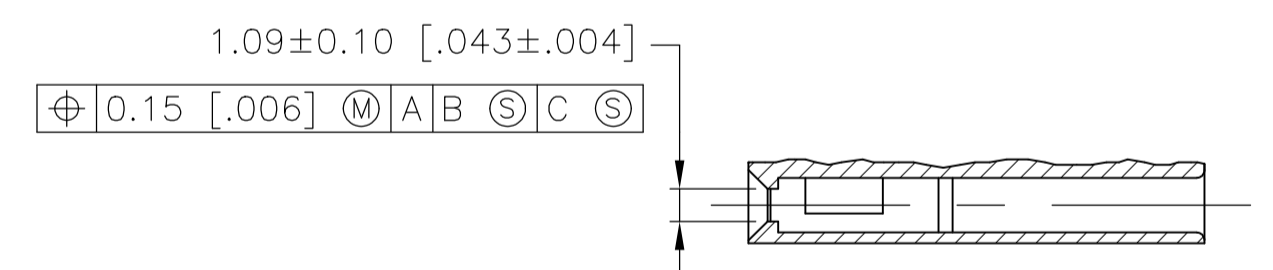

REVISIONS					
P	LTR	DESCRIPTION	DATE	DRN	APVD
W4		REVISED PER ECO-13-004115	07MAR13	KH	JO
Y		REVISED PER ECO-18-000976	18MAY2018	RS	JO

MARKING	NO. OF DETENTS	D	NO. OF SPACES	NO. OF POS	PART NUMBER	
8 OBSOLETE	ALL	2	81.28 [3.200]	31	64	6-87631-6
	NONE	2	81.28 [3.200]	31	64	6-87631-5
8 OBSOLETE	ALL	2	73.66 [2.900]	28	58	6-87631-4
	NONE	2	73.66 [2.900]	28	58	6-87631-3
						6-87631-2
						6-87631-1
						6-87631-0
8 OBSOLETE	ALL	2	60.96 [2.400]	23	48	6-87631-9
	NONE	2	60.96 [2.400]	23	48	6-87631-8
8 OBSOLETE	ALL	2	88.90 [3.500]	35	72	5-87631-8
	NONE	2	88.90 [3.500]	35	72	5-87631-7
	ALL	2	88.90 [3.500]	34	70	5-87631-6
	NONE	2	88.90 [3.500]	34	70	5-87631-5
8 OBSOLETE	ALL	2	83.82 [3.300]	32	66	5-87631-4
	NONE	2	83.82 [3.300]	32	66	5-87631-3
	ALL	2	76.20 [3.000]	29	60	5-87631-2
	NONE	2	76.20 [3.000]	29	60	5-87631-1
						5-87631-0
						4-87631-9
						4-87631-8
						4-87631-7
8 OBSOLETE	ALL	2	68.58 [2.700]	26	54	4-87631-6
	NONE	2	68.58 [2.700]	26	54	4-87631-5
	ALL	2	66.04 [2.600]	25	52	4-87631-4
	NONE	2	66.04 [2.600]	25	52	4-87631-3
	ALL	2	63.50 [2.500]	24	50	4-87631-2
	NONE	2	63.50 [2.500]	24	50	4-87631-1
	ALL	2	55.88 [2.200]	21	44	4-87631-0
8 OBSOLETE	NONE	2	55.88 [2.200]	21	44	3-87631-9
	ALL	2	53.34 [2.100]	20	42	3-87631-8
	NONE	2	53.34 [2.100]	20	42	3-87631-7
	ALL	2	50.80 [2.000]	19	40	3-87631-6
	NONE	2	50.80 [2.000]	19	40	3-87631-5
	ALL	2	48.26 [1.900]	18	38	3-87631-4
	NONE	2	48.26 [1.900]	18	38	3-87631-3
	ALL	2	45.72 [1.800]	17	36	3-87631-2
	NONE	2	45.72 [1.800]	17	36	3-87631-1
	ALL	2	43.18 [1.700]	16	34	3-87631-0
	NONE	2	43.18 [1.700]	16	34	2-87631-9
	ALL	2	40.64 [1.600]	15	32	2-87631-8
	NONE	2	40.64 [1.600]	15	32	2-87631-7
	ALL	2	38.10 [1.500]	14	30	2-87631-6
	NONE	2	38.10 [1.500]	14	30	2-87631-5
	ALL	2	35.56 [1.400]	13	28	2-87631-4
	NONE	2	35.56 [1.400]	13	28	2-87631-3
	ALL	2	33.02 [1.300]	12	26	2-87631-2
	NONE	2	33.02 [1.300]	12	26	2-87631-1
	ALL	2	30.48 [1.200]	11	24	2-87631-0
	NONE	2	30.48 [1.200]	11	24	1-87631-9
	ALL	2	27.94 [1.100]	10	22	1-87631-8
	NONE	2	27.94 [1.100]	10	22	1-87631-7
	ALL	2	25.40 [1.000]	9	20	1-87631-6
	NONE	2	25.40 [1.000]	9	20	1-87631-5
	ALL	1	22.86 [.900]	8	18	1-87631-4
	NONE	1	22.86 [.900]	8	18	1-87631-3
	ALL	1	20.32 [.800]	7	16	1-87631-2
	NONE	1	20.32 [.800]	7	16	1-87631-1
	ALL	1	17.78 [.700]	6	14	1-87631-0
	NONE	1	17.78 [.700]	6	14	87631-9
	ALL	1	15.24 [.600]	5	12	87631-8
	NONE	1	15.24 [.600]	5	12	87631-7
	ALL	1	12.70 [.500]	4	10	87631-6
	NONE	1	12.70 [.500]	4	10	87631-5
	ALL	1	10.16 [.400]	3	8	87631-4
	NONE	1	10.16 [.400]	3	8	87631-3
	ALL	1	7.62 [.300]	2	6	87631-2
	NONE	1	7.62 [.300]	2	6	87631-1

- 2 SEE TABLE FOR NUMBER OF DETENTS. DETENT ON THIS SIDE FOR HOUSINGS WITH ONE DETENT.
- 3 STRAIN RELIEF LOCATORS WILL APPEAR ON 20 POSITION AND LARGER HOUSINGS.
- 4 USE EXTRACTION TOOL 91052-1 TO REMOVE RECEPTACLE CONTACTS.
- 5 THESE HOUSINGS ARE COMPATIBLE WITH ANY MOD II SHROUDED HEADER.
- 6 HOUSINGS WILL ACCOMMODATE ALL MOD IV, IV.5 AND MOD V CONTACTS.
- 7 MATERIAL: FLAME RETARDANT GLASS FILLED NYLON, COLOR: BLACK PER ASTM D4066.
- 8 OBSOLETE PARTS: OBSOLETE CIS STREAMLINING PER D.RENAUD/D.SINISI