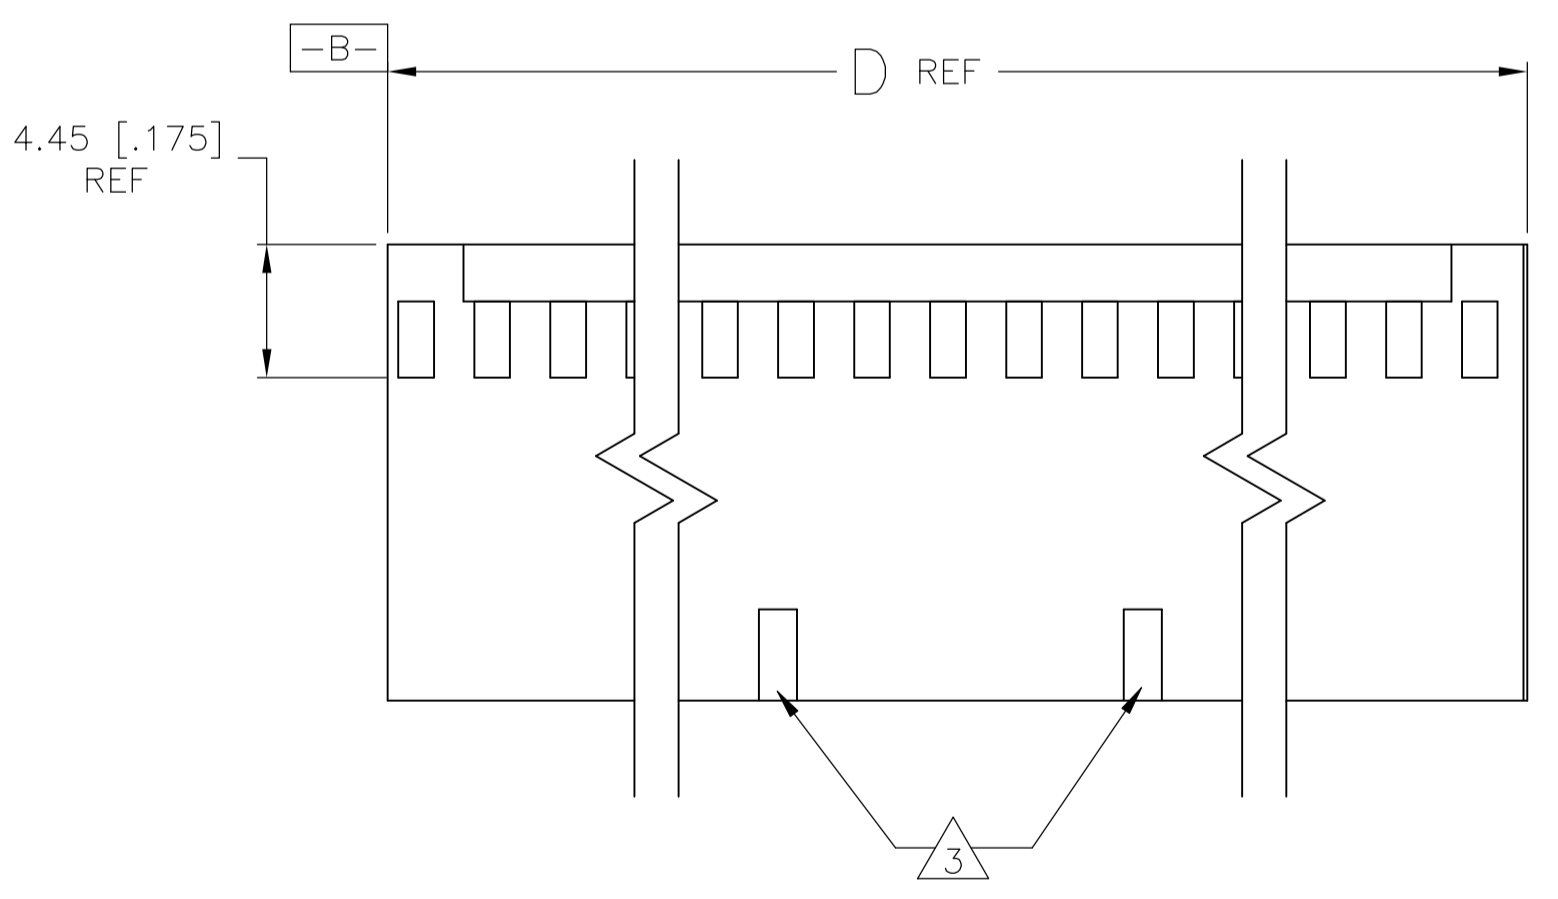

REVISIONS					
P	LTR	DESCRIPTION	DATE	DRN	APVD
W4		REVISED PER ECO-13-004115	07MAR13	KH	JO
Y		REVISED PER ECO-18-000976	18MAY2018	RS	JO

MARKING	NO. OF DETENTS	D	NO. OF SPACES	NO. OF POS	PART NUMBER	
8 OBSOLETE	ALL	2	81.28 [3.200]	31	64	6-87631-6
	NONE	2	81.28 [3.200]	31	64	6-87631-5
8 OBSOLETE	ALL	2	73.66 [2.900]	28	58	6-87631-4
	NONE	2	73.66 [2.900]	28	58	6-87631-3
						6-87631-2
						6-87631-1
						6-87631-0
8 OBSOLETE	ALL	2	60.96 [2.400]	23	48	6-87631-9
	NONE	2	60.96 [2.400]	23	48	6-87631-8
8 OBSOLETE	ALL	2	88.90 [3.500]	35	72	5-87631-8
	NONE	2	88.90 [3.500]	35	72	5-87631-7
	ALL	2	88.90 [3.500]	34	70	5-87631-6
	NONE	2	88.90 [3.500]	34	70	5-87631-5
8 OBSOLETE	ALL	2	83.82 [3.300]	32	66	5-87631-4
	NONE	2	83.82 [3.300]	32	66	5-87631-3
	ALL	2	76.20 [3.000]	29	60	5-87631-2
	NONE	2	76.20 [3.000]	29	60	5-87631-1
						5-87631-0
						4-87631-9
						4-87631-8
						4-87631-7
8 OBSOLETE	ALL	2	68.58 [2.700]	26	54	4-87631-6
	NONE	2	68.58 [2.700]	26	54	4-87631-5
	ALL	2	66.04 [2.600]	25	52	4-87631-4
	NONE	2	66.04 [2.600]	25	52	4-87631-3
	ALL	2	63.50 [2.500]	24	50	4-87631-2
	NONE	2	63.50 [2.500]	24	50	4-87631-1
	ALL	2	55.88 [2.200]	21	44	4-87631-0
8 OBSOLETE	NONE	2	55.88 [2.200]	21	44	3-87631-9
	ALL	2	53.34 [2.100]	20	42	3-87631-8
	NONE	2	53.34 [2.100]	20	42	3-87631-7
	ALL	2	50.80 [2.000]	19	40	3-87631-6
	NONE	2	50.80 [2.000]	19	40	3-87631-5
	ALL	2	48.26 [1.900]	18	38	3-87631-4
	NONE	2	48.26 [1.900]	18	38	3-87631-3
	ALL	2	45.72 [1.800]	17	36	3-87631-2
	NONE	2	45.72 [1.800]	17	36	3-87631-1
	ALL	2	43.18 [1.700]	16	34	3-87631-0
	NONE	2	43.18 [1.700]	16	34	2-87631-9
	ALL	2	40.64 [1.600]	15	32	2-87631-8
	NONE	2	40.64 [1.600]	15	32	2-87631-7
	ALL	2	38.10 [1.500]	14	30	2-87631-6
	NONE	2	38.10 [1.500]	14	30	2-87631-5
	ALL	2	35.56 [1.400]	13	28	2-87631-4
	NONE	2	35.56 [1.400]	13	28	2-87631-3
	ALL	2	33.02 [1.300]	12	26	2-87631-2
	NONE	2	33.02 [1.300]	12	26	2-87631-1
	ALL	2	30.48 [1.200]	11	24	2-87631-0
	NONE	2	30.48 [1.200]	11	24	1-87631-9
	ALL	2	27.94 [1.100]	10	22	1-87631-8
	NONE	2	27.94 [1.100]	10	22	1-87631-7
	ALL	2	25.40 [1.000]	9	20	1-87631-6
	NONE	2	25.40 [1.000]	9	20	1-87631-5
	ALL	1	22.86 [.900]	8	18	1-87631-4
	NONE	1	22.86 [.900]	8	18	1-87631-3
	ALL	1	20.32 [.800]	7	16	1-87631-2
	NONE	1	20.32 [.800]	7	16	1-87631-1
	ALL	1	17.78 [.700]	6	14	1-87631-0
	NONE	1	17.78 [.700]	6	14	87631-9
	ALL	1	15.24 [.600]	5	12	87631-8
	NONE	1	15.24 [.600]	5	12	87631-7
	ALL	1	12.70 [.500]	4	10	87631-6
	NONE	1	12.70 [.500]	4	10	87631-5
	ALL	1	10.16 [.400]	3	8	87631-4
	NONE	1	10.16 [.400]	3	8	87631-3
	ALL	1	7.62 [.300]	2	6	87631-2
	NONE	1	7.62 [.300]	2	6	87631-1

- 2 SEE TABLE FOR NUMBER OF DETENTS. DETENT ON THIS SIDE FOR HOUSINGS WITH ONE DETENT.
- 3 STRAIN RELIEF LOCATORS WILL APPEAR ON 20 POSITION AND LARGER HOUSINGS.
- 4 USE EXTRACTION TOOL 91052-1 TO REMOVE RECEPTACLE CONTACTS.
- 5 THESE HOUSINGS ARE COMPATIBLE WITH ANY MOD II SHROUDED HEADER.
- 6 HOUSINGS WILL ACCOMMODATE ALL MOD IV, IV.5 AND MOD V CONTACTS.
- 7 MATERIAL: FLAME RETARDANT GLASS FILLED NYLON, COLOR: BLACK PER ASTM D4066.
- 8 OBSOLETE PARTS: OBSOLETE CIS STREAMLINING PER D.RENAUD/D.SINISI