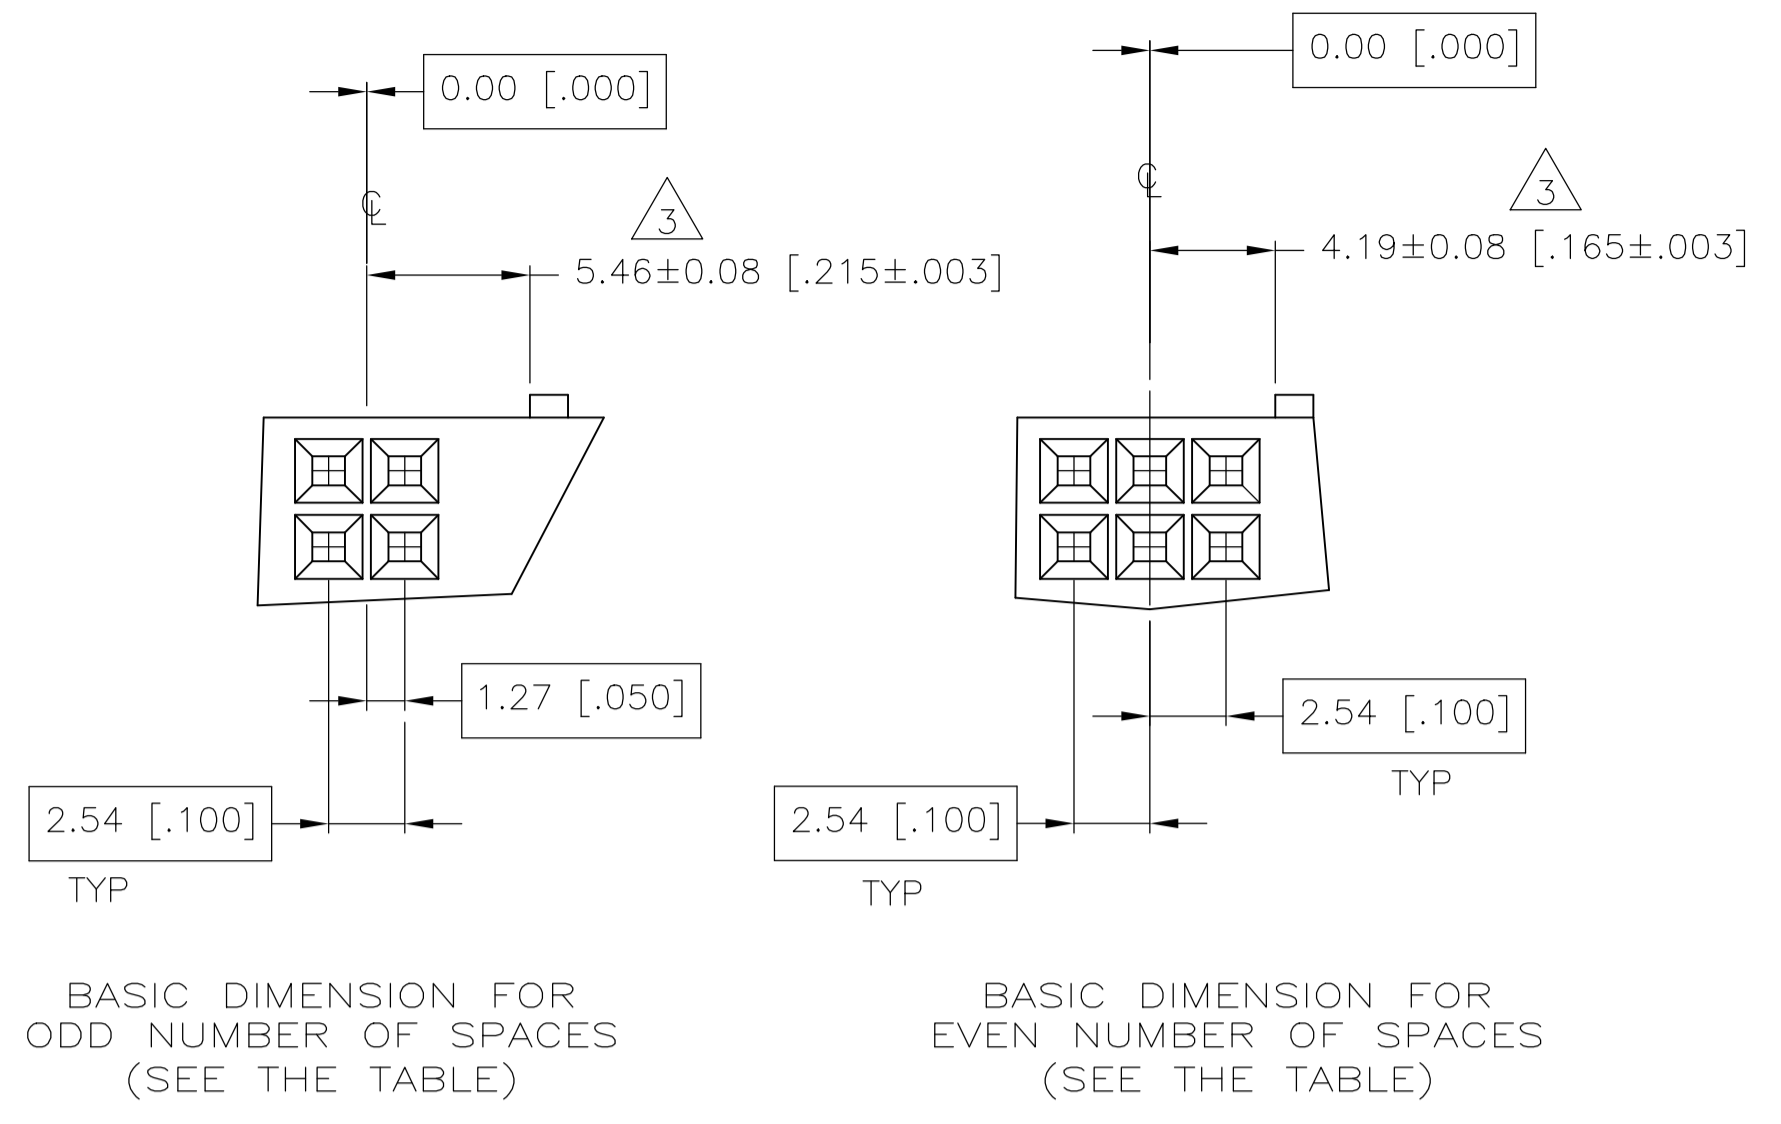

REVISIONS					
P	LTR	DESCRIPTION	DATE	DRN	APVD
W4		REVISED PER ECO-13-004115	07MAR13	KH	JO
Y		REVISED PER ECO-18-000976	18MAY2018	RS	JO

MARKING	NO. OF DETENTS	D	NO. OF SPACES	NO. OF POS	PART NUMBER	
8 OBSOLETE	ALL	2	81.28 [3.200]	31	64	6-87631-6
	NONE	2	81.28 [3.200]	31	64	6-87631-5
8 OBSOLETE	ALL	2	73.66 [2.900]	28	58	6-87631-4
	NONE	2	73.66 [2.900]	28	58	6-87631-3
						6-87631-2
						6-87631-1
						6-87631-0
8 OBSOLETE	ALL	2	60.96 [2.400]	23	48	6-87631-9
	NONE	2	60.96 [2.400]	23	48	6-87631-8
8 OBSOLETE	ALL	2	88.90 [3.500]	35	72	5-87631-8
	NONE	2	88.90 [3.500]	35	72	5-87631-7
	ALL	2	88.90 [3.500]	34	70	5-87631-6
	NONE	2	88.90 [3.500]	34	70	5-87631-5
8 OBSOLETE	ALL	2	83.82 [3.300]	32	66	5-87631-4
	NONE	2	83.82 [3.300]	32	66	5-87631-3
	ALL	2	76.20 [3.000]	29	60	5-87631-2
	NONE	2	76.20 [3.000]	29	60	5-87631-1
						5-87631-0
						4-87631-9
						4-87631-8
						4-87631-7
8 OBSOLETE	ALL	2	68.58 [2.700]	26	54	4-87631-6
	NONE	2	68.58 [2.700]	26	54	4-87631-5
	ALL	2	66.04 [2.600]	25	52	4-87631-4
	NONE	2	66.04 [2.600]	25	52	4-87631-3
	ALL	2	63.50 [2.500]	24	50	4-87631-2
	NONE	2	63.50 [2.500]	24	50	4-87631-1
	ALL	2	55.88 [2.200]	21	44	4-87631-0
8 OBSOLETE	NONE	2	55.88 [2.200]	21	44	3-87631-9
	ALL	2	53.34 [2.100]	20	42	3-87631-8
	NONE	2	53.34 [2.100]	20	42	3-87631-7
	ALL	2	50.80 [2.000]	19	40	3-87631-6
	NONE	2	50.80 [2.000]	19	40	3-87631-5
	ALL	2	48.26 [1.900]	18	38	3-87631-4
	NONE	2	48.26 [1.900]	18	38	3-87631-3
	ALL	2	45.72 [1.800]	17	36	3-87631-2
	NONE	2	45.72 [1.800]	17	36	3-87631-1
	ALL	2	43.18 [1.700]	16	34	3-87631-0
	NONE	2	43.18 [1.700]	16	34	2-87631-9
	ALL	2	40.64 [1.600]	15	32	2-87631-8
	NONE	2	40.64 [1.600]	15	32	2-87631-7
	ALL	2	38.10 [1.500]	14	30	2-87631-6
	NONE	2	38.10 [1.500]	14	30	2-87631-5
	ALL	2	35.56 [1.400]	13	28	2-87631-4
	NONE	2	35.56 [1.400]	13	28	2-87631-3
	ALL	2	33.02 [1.300]	12	26	2-87631-2
	NONE	2	33.02 [1.300]	12	26	2-87631-1
	ALL	2	30.48 [1.200]	11	24	2-87631-0
	NONE	2	30.48 [1.200]	11	24	1-87631-9
	ALL	2	27.94 [1.100]	10	22	1-87631-8
	NONE	2	27.94 [1.100]	10	22	1-87631-7
	ALL	2	25.40 [1.000]	9	20	1-87631-6
	NONE	2	25.40 [1.000]	9	20	1-87631-5
	ALL	1	22.86 [.900]	8	18	1-87631-4
	NONE	1	22.86 [.900]	8	18	1-87631-3
	ALL	1	20.32 [.800]	7	16	1-87631-2
	NONE	1	20.32 [.800]	7	16	1-87631-1
	ALL	1	17.78 [.700]	6	14	1-87631-0
	NONE	1	17.78 [.700]	6	14	87631-9
	ALL	1	15.24 [.600]	5	12	87631-8
	NONE	1	15.24 [.600]	5	12	87631-7
	ALL	1	12.70 [.500]	4	10	87631-6
	NONE	1	12.70 [.500]	4	10	87631-5
	ALL	1	10.16 [.400]	3	8	87631-4
	NONE	1	10.16 [.400]	3	8	87631-3
	ALL	1	7.62 [.300]	2	6	87631-2
	NONE	1	7.62 [.300]	2	6	87631-1

- 2 SEE TABLE FOR NUMBER OF DETENTS. DETENT ON THIS SIDE FOR HOUSINGS WITH ONE DETENT.
- 3 STRAIN RELIEF LOCATORS WILL APPEAR ON 20 POSITION AND LARGER HOUSINGS.
- 4 USE EXTRACTION TOOL 91052-1 TO REMOVE RECEPTACLE CONTACTS.
- 5 THESE HOUSINGS ARE COMPATIBLE WITH ANY MOD II SHROUDED HEADER.
- 6 HOUSINGS WILL ACCOMMODATE ALL MOD IV, IV.5 AND MOD V CONTACTS.
- 7 MATERIAL: FLAME RETARDANT GLASS FILLED NYLON, COLOR: BLACK PER ASTM D4066.
- 8 OBSOLETE PARTS: OBSOLETE CIS STREAMLINING PER D.RENAUD/D.SINISI