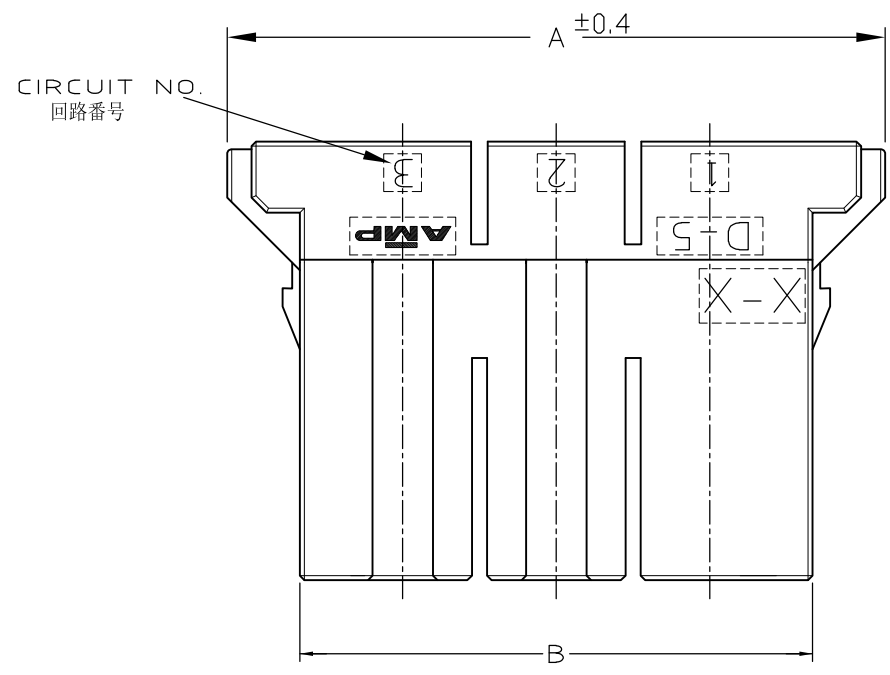

4

3

2

1

THIS DRAWING IS UNPUBLISHED. RELEASED FOR PUBLICATION ,1995
© COPYRIGHT 1995 ALL RIGHTS RESERVED.

LOC	DIST	REVISIONS					
		P	LTR	DESCRIPTION	DATE	DWN	APVD
J		D		REVISED PER ECR-16-008312	08JUN16	K.K	E.T

注記

- ① 材料 ハウジングガラス入り熱可塑性
  ポリエステル樹脂(94V-0),色黒
- ② ~~ハウジング全面にテフロン塗装のこと~~

NOTES

- ① MATERIAL:HOUSING:GLASS FILED THERMO PLASTIC
  POLYESTER(94V-0),COLOR:BLACK
- ② ~~TO COAT ALL SURFACE OF HOUSING WITH TEFLON~~

OBSOLETE	~~①~~	YELLOW	20.32	33.92	43.52	2	6	6-917807-3
		BLACK						~~5-917807-3~~
		BLACK						3-917807-3
		BLACK						2-917807-3
		BLACK	20.32	33.92	43.52	2	6	1-917807-3
OBSOLETE	~~①~~							~~6-917807-2~~
OBSOLETE	~~①~~							~~5-917807-2~~
		BLACK						3-917807-2
		BLACK						2-917807-2
		BLACK						1-917807-2
		BLACK	10.16	23.76	33.36	1	4	0-917807-2
FINISH		COLOR	C	B	A	N	POS	P/N

DOWNSIDE DIMENSIONS: 単位 耗 mm		TOLERANCES UNLESS OTHERWISE SPECIFIED 一般公差 10: ±0.2 30: >10 : ±0.25 100: >30 : ±0.3 ANGLE : ±0.3°		DWN K.IKEDA 31/OCT/95 CHK Y.ISHIKAWA 31/OCT/95 APVD S.MANABE 1/NOV/95		NAME 2列リセハウジング 名称	
MATERIAL ①		FINISH 仕上		PRODUCT SPEC 製品規格 108-5453 APPLICATION SPEC 取付適用規格 114-5206		DRAWING NO 917807	
				WEIGHT T1		SCALE 2-1 SHEET 1 OF 1 REV D	
CUSTOMER DRAWING				SIZE A3 CAGE CODE 00779		DRAWING NO 917807