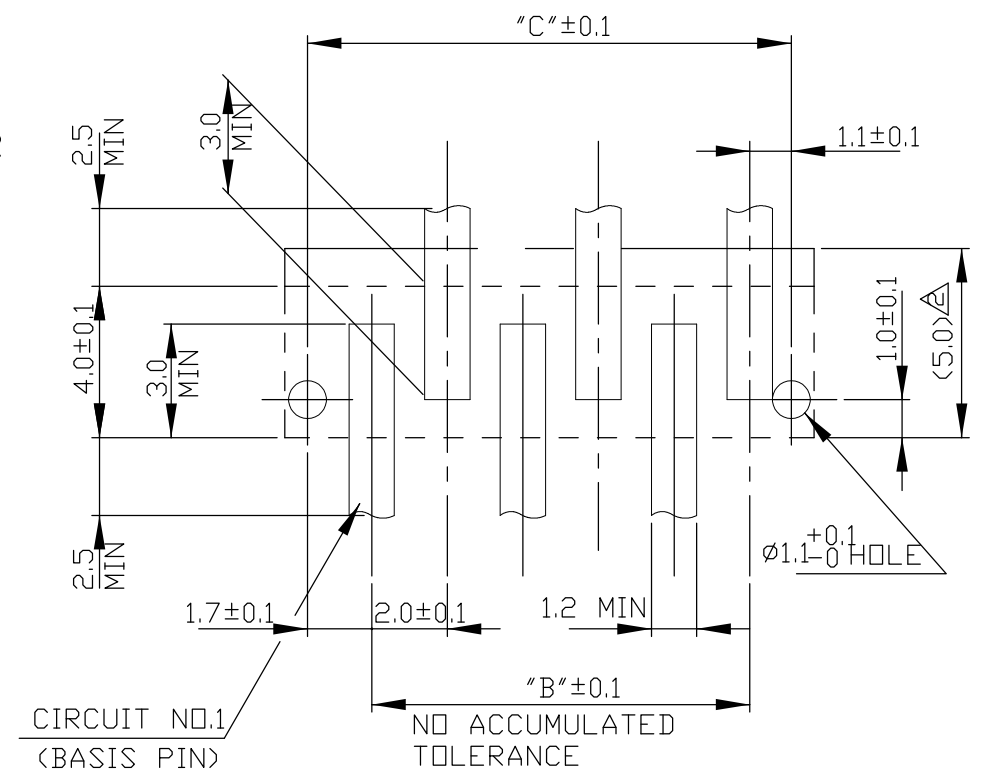

- MATERIAL: HOUSING-6T PA G.F.30%(UL94V0)
COLOR- BLACK OR NATURAL
POST- TIN BRASS
- OCCUPANT AREA ON PC BOARD
(AFTER CONNECTOR MATING)
- TO BE MEASURED WITH CONNECTOR PLCD ON HORIZONTAL DATUM SURFACE, FLOAT OF SOLDER TINE FROM DATUM SURFACE IS 0.1mm MAX.
- TUBE P/N 8-720999-6
- PRODUCT MUST COME OUT SMOOTHLY FROM TUBE AT INCLINING THE TUBE TO 45°

DETAIL "E"
SCALE 10-1

RECOMMENDED P.C.BOARD
(P.C.B. THK:0.8mm MIN)

20	20.0	16.0	18.8	9	6-292171-9	292171-9
25	18.0	14.0	16.8	8	6- -8	-8
30	16.0	12.0	14.8	7	6- -7	-7
30	14.0	10.0	12.8	6	6- -6	-6
40	12.0	8.0	10.8	5	6- -5	-5
45	10.0	6.0	8.8	4	6- -4	-4
60	8.0	4.0	6.8	3	6- -3	-3
80	6.0	2.0	4.8	2	6-292171-2	292171-2
QTY'S/TUBE	"A"	"B"	"C"	POS.	NATURAL	BLACK

TOLERANCES UNLESS OTHERWISE SPECIFIED:
 10 > * : ±0.2
 30 > * > 10 : ±0.25
 100 > * > 30 : ±0.3
 ANGEL : ±3°

THIS DRAWING IS A CONTROLLED DOCUMENT.

DIMENSIONS: mm	TOLERANCES UNLESS OTHERWISE SPECIFIED:	DWN J.JIANG 23JAN03	 TE Connectivity TUBE PACKING AMP CT CONN POST HDR ASS'Y (STD-V SMT)
		CHK S.YAO 23JAN03	
		APVD T.SASAKI 23JAN03	
		PRODUCT SPEC 108-60016	
MATERIAL	FINISH	APPLICATION SPEC	NAME
		WEIGHT	SIZE CAGE CODE DRAWING NO RESTRICTED TO
		CUSTOMER DRAWING	A3 00779 C-292171
		SCALE 1:1	SHEET 1 OF 1 REV A1