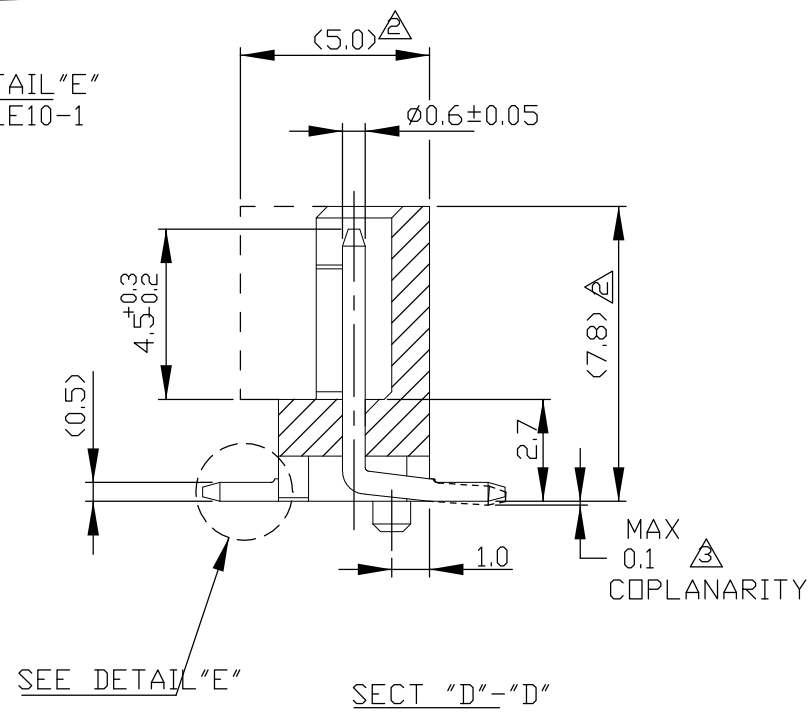

- MATERIAL: HOUSING-6T PA G.F.30%(UL94V0)
COLOR- BLACK OR NATURAL
POST- TIN BRASS
- OCCUPANT AREA ON PC BOARD
(AFTER CONNECTOR MATING)
- TO BE MEASURED WITH CONNECTOR PLCD ON HORIZONTAL DATUM SURFACE, FLOAT OF SOLDER TINE FROM DATUM SURFACE IS 0.1mm MAX.
- TUBE P/N 8-720999-6
- PRODUCT MUST COME OUT SMOOTHLY FROM TUBE AT INCLINING THE TUBE TO 45°

DETAIL "E"
SCALE 10-1

RECOMMENDED P.C.BOARD
(P.C.B. THK:0.8mm MIN)

20	20.0	16.0	18.8	9	6-292171-9	292171-9
25	18.0	14.0	16.8	8	6- -8	-8
30	16.0	12.0	14.8	7	6- -7	-7
30	14.0	10.0	12.8	6	6- -6	-6
40	12.0	8.0	10.8	5	6- -5	-5
45	10.0	6.0	8.8	4	6- -4	-4
60	8.0	4.0	6.8	3	6- -3	-3
80	6.0	2.0	4.8	2	6-292171-2	292171-2
QTY'S/TUBE	"A"	"B"	"C"	POS.	NATURAL	BLACK

TOLERANCES UNLESS OTHERWISE SPECIFIED:
 10 > * : ±0.2
 30 > * > 10 : ±0.25
 100 > * > 30 : ±0.3
 ANGEL : ±3°

THIS DRAWING IS A CONTROLLED DOCUMENT.

DIMENSIONS: mm	TOLERANCES UNLESS OTHERWISE SPECIFIED:	DWN J.JIANG 23JAN03	 TE Connectivity TUBE PACKING AMP CT CONN POST HDR ASS'Y (STD-V SMT)
		CHK S.YAO 23JAN03	
		APVD T.SASAKI 23JAN03	
		PRODUCT SPEC 108-60016	
MATERIAL	FINISH	APPLICATION SPEC	NAME
		WEIGHT	SIZE CAGE CODE DRAWING NO RESTRICTED TO
		CUSTOMER DRAWING	A3 00779 C-292171
		SCALE 1:1	SHEET 1 OF 1 REV A1