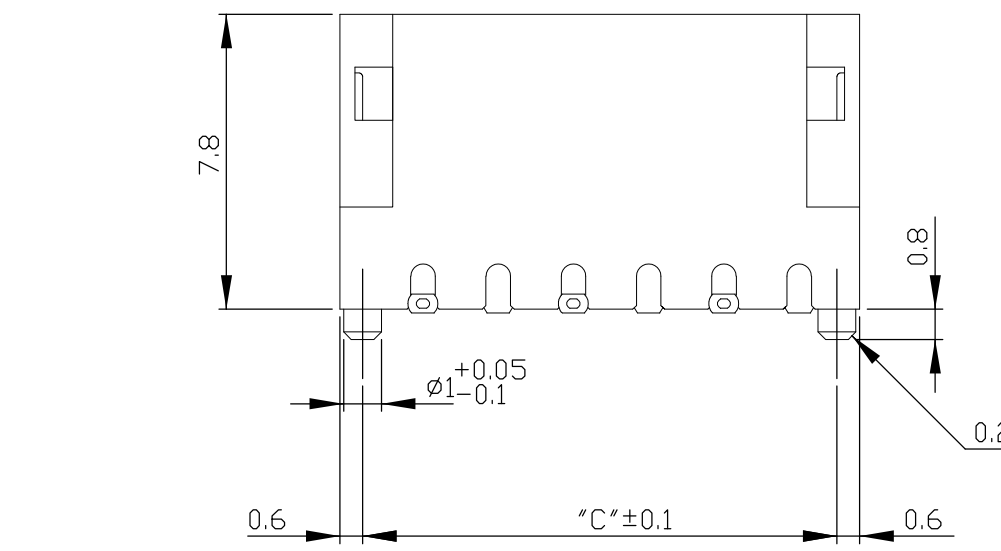

- MATERIAL: HOUSING-6T PA G.F.30%(UL94V0)
COLOR- BLACK OR NATURAL
POST- TIN BRASS
- OCCUPANT AREA ON PC BOARD
(AFTER CONNECTOR MATING)
- TO BE MEASURED WITH CONNECTOR PLCD ON HORIZONTAL DATUM SURFACE, FLOAT OF SOLDER TINE FROM DATUM SURFACE IS 0.1mm MAX.
- TUBE P/N 8-720999-6
- PRODUCT MUST COME OUT SMOOTHLY FROM TUBE AT INCLINING THE TUBE TO 45°

DETAIL "E"
SCALE 10-1

RECOMMENDED P.C.BOARD
(P.C.B. THK:0.8mm MIN)

20	20.0	16.0	18.8	9	6-292171-9	292171-9
25	18.0	14.0	16.8	8	6- -8	-8
30	16.0	12.0	14.8	7	6- -7	-7
30	14.0	10.0	12.8	6	6- -6	-6
40	12.0	8.0	10.8	5	6- -5	-5
45	10.0	6.0	8.8	4	6- -4	-4
60	8.0	4.0	6.8	3	6- -3	-3
80	6.0	2.0	4.8	2	6-292171-2	292171-2
QTY'S/TUBE	"A"	"B"	"C"	POS.	NATURAL	BLACK

TOLERANCES UNLESS OTHERWISE SPECIFIED:
 10 > * : ±0.2
 30 > * > 10 : ±0.25
 100 > * > 30 : ±0.3
 ANGEL : ±3°

THIS DRAWING IS A CONTROLLED DOCUMENT.

DIMENSIONS: mm	TOLERANCES UNLESS OTHERWISE SPECIFIED:	DWN J.JIANG 23JAN03	 TE Connectivity TUBE PACKING AMP CT CONN POST HDR ASS'Y (STD-V SMT)
		CHK S.YAO 23JAN03	
		APVD T.SASAKI 23JAN03	
		PRODUCT SPEC 108-60016	
MATERIAL	FINISH	APPLICATION SPEC	NAME
		WEIGHT	SIZE CAGE CODE DRAWING NO RESTRICTED TO
		CUSTOMER DRAWING	A3 00779 C-292171
		SCALE 1:1	SHEET 1 OF 1 REV A1