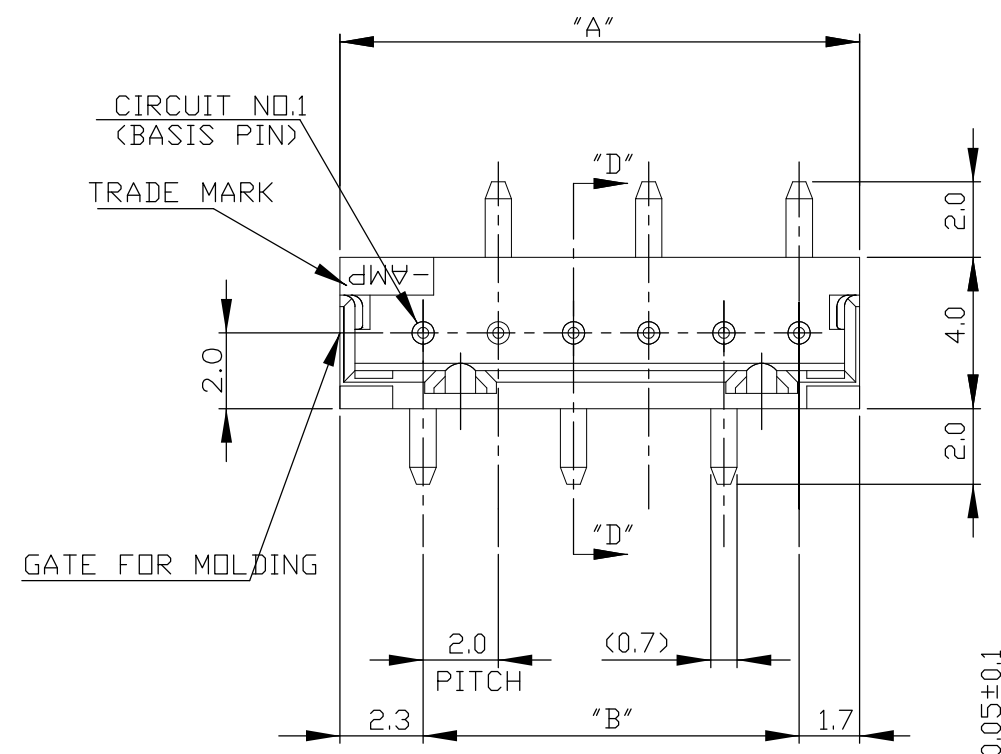

- MATERIAL: HOUSING-6T PA G.F.30%(UL94V0)
COLOR- BLACK OR NATURAL
POST- TIN BRASS
- OCCUPANT AREA ON PC BOARD
(AFTER CONNECTOR MATING)
- TO BE MEASURED WITH CONNECTOR PLCD ON HORIZONTAL DATUM SURFACE, FLOAT OF SOLDER TINE FROM DATUM SURFACE IS 0.1mm MAX.
- TUBE P/N 8-720999-6
- PRODUCT MUST COME OUT SMOOTHLY FROM TUBE AT INCLINING THE TUBE TO 45°

DETAIL "E"
SCALE 10-1

RECOMMENDED P.C.BOARD
(P.C.B. THK:0.8mm MIN)

20	20.0	16.0	18.8	9	6-292171-9	292171-9
25	18.0	14.0	16.8	8	6- -8	-8
30	16.0	12.0	14.8	7	6- -7	-7
30	14.0	10.0	12.8	6	6- -6	-6
40	12.0	8.0	10.8	5	6- -5	-5
45	10.0	6.0	8.8	4	6- -4	-4
60	8.0	4.0	6.8	3	6- -3	-3
80	6.0	2.0	4.8	2	6-292171-2	292171-2
QTY'S/TUBE	"A"	"B"	"C"	POS.	NATURAL	BLACK

TOLERANCES UNLESS OTHERWISE SPECIFIED:
 10 > * : ±0.2
 30 > * > 10 : ±0.25
 100 > * > 30 : ±0.3
 ANGEL : ±3°

THIS DRAWING IS A CONTROLLED DOCUMENT.

DIMENSIONS: mm	TOLERANCES UNLESS OTHERWISE SPECIFIED:	DWN J.JIANG 23JAN03	 TE Connectivity TUBE PACKING AMP CT CONN POST HDR ASS'Y (STD-V SMT)
		CHK S.YAO 23JAN03	
		APVD T.SASAKI 23JAN03	
		PRODUCT SPEC 108-60016	
MATERIAL	FINISH	APPLICATION SPEC	NAME
		WEIGHT	SIZE CAGE CODE DRAWING NO RESTRICTED TO
		CUSTOMER DRAWING	A3 00779 C-292171
		SCALE 1:1	SHEET 1 OF 1 REV A1