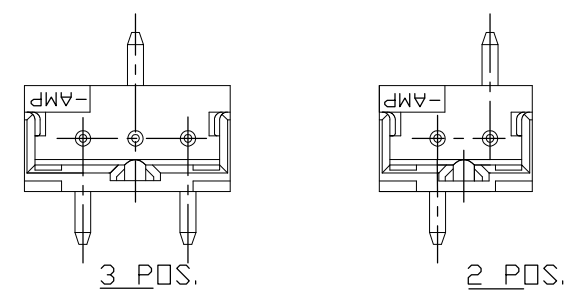

- MATERIAL: HOUSING-6T PA G.F.30%(UL94V0)
COLOR- BLACK OR NATURAL
POST- TIN BRASS
- OCCUPANT AREA ON PC BOARD
(AFTER CONNECTOR MATING)
- TO BE MEASURED WITH CONNECTOR PLCD ON HORIZONTAL DATUM SURFACE, FLOAT OF SOLDER TINE FROM DATUM SURFACE IS 0.1mm MAX.
- TUBE P/N 8-720999-6
- PRODUCT MUST COME OUT SMOOTHLY FROM TUBE AT INCLINING THE TUBE TO 45°

DETAIL "E"
SCALE 10-1

RECOMMENDED P.C.BOARD
(P.C.B. THK:0.8mm MIN)

20	20.0	16.0	18.8	9	6-292171-9	292171-9
25	18.0	14.0	16.8	8	6- -8	-8
30	16.0	12.0	14.8	7	6- -7	-7
30	14.0	10.0	12.8	6	6- -6	-6
40	12.0	8.0	10.8	5	6- -5	-5
45	10.0	6.0	8.8	4	6- -4	-4
60	8.0	4.0	6.8	3	6- -3	-3
80	6.0	2.0	4.8	2	6-292171-2	292171-2
QTY'S/TUBE	"A"	"B"	"C"	POS.	NATURAL	BLACK

TOLERANCES UNLESS OTHERWISE SPECIFIED:
 10 > * : ±0.2
 30 > * > 10 : ±0.25
 100 > * > 30 : ±0.3
 ANGEL : ±3°

THIS DRAWING IS A CONTROLLED DOCUMENT.

DIMENSIONS: mm	TOLERANCES UNLESS OTHERWISE SPECIFIED:	DWN J.JIANG 23JAN03	 TE Connectivity TUBE PACKING AMP CT CONN POST HDR ASS'Y (STD-V SMT)
		CHK S.YAO 23JAN03	
		APVD T.SASAKI 23JAN03	
		PRODUCT SPEC 108-60016	
MATERIAL	FINISH	APPLICATION SPEC	NAME
		WEIGHT	SIZE CAGE CODE DRAWING NO RESTRICTED TO
		CUSTOMER DRAWING	A3 00779 C-292171
		SCALE 1:1	SHEET 1 OF 1 REV A1