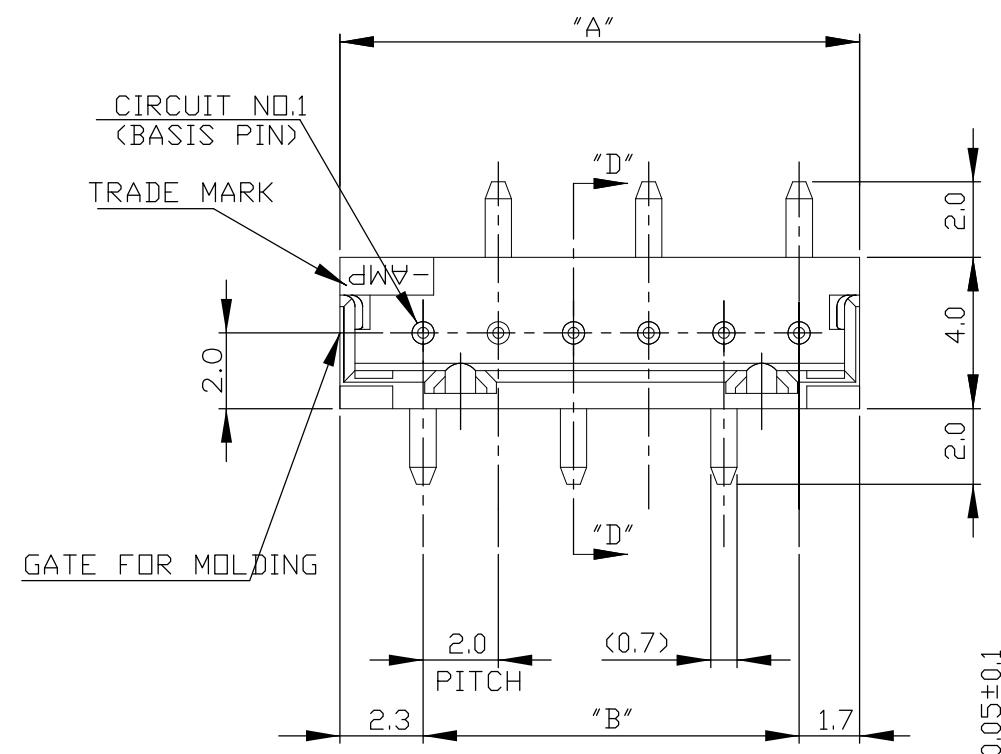

- MATERIAL: HOUSING-6T PA G.F.30%(UL94V0)  
 COLOR- BLACK OR NATURAL  
 POST- TIN BRASS
- △ OCCUPANT AREA ON PC BOARD  
 (AFTER CONNECTOR MATING)
- △ TO BE MEASURED WITH CONNECTOR PLCD ON  
 HORIZONTAL DATUM SURFACE, FLOAT OF SOLDER  
 TINE FROM DATUM SURFACE IS 0.1mm MAX.
- TUBE P/N 8-720999-6
- PRODUCT MUST COME OUT SMOOTHLY FROM  
 TUBE AT INCLINING THE TUBE TO 45°

DETAIL "E"  
 SCALE 10-1

RECOMMENDED P.C.BOARD  
 (P.C.B. THK:0.8mm MIN)

20	20.0	16.0	18.8	9	6-292171-9	292171-9
25	18.0	14.0	16.8	8	6- -8	-8
30	16.0	12.0	14.8	7	6- -7	-7
30	14.0	10.0	12.8	6	6- -6	-6
40	12.0	8.0	10.8	5	6- -5	-5
45	10.0	6.0	8.8	4	6- -4	-4
60	8.0	4.0	6.8	3	6- -3	-3
80	6.0	2.0	4.8	2	6-292171-2	292171-2
QTY'S/ TUBE	"A"	"B"	"C"	POS.	NATURAL	BLACK

TOLERANCES UNLESS OTHERWISE SPECIFIED:

10 > *	: ±0.2
30 > * > 10	: ±0.25
100 > * > 30	: ±0.3
ANGEL	: ±3°

THIS DRAWING IS A CONTROLLED DOCUMENT.

DIMENSIONS: mm	TOLERANCES UNLESS OTHERWISE SPECIFIED: 0 PLC ± - 1 PLC ± - 2 PLC ± - 3 PLC ± - 4 PLC ± - ANGLES ± - FINISH	DWN J.JIANG 23JAN03	 TE Connectivity TUBE PACKING AMP CT CONN POST HDR ASS'Y (STD-V SMT)
MATERIAL	APVD S.YAO 23JAN03	NAME	
	PRODUCT SPEC 108-60016	SIZE	
	APPLICATION SPEC	CAGE CODE	
	WEIGHT	DRAWING NO	RESTRICTED TO
	CUSTOMER DRAWING	A300779	C-292171
	SCALE 1:1	SHEET 1 OF 1	REV A1