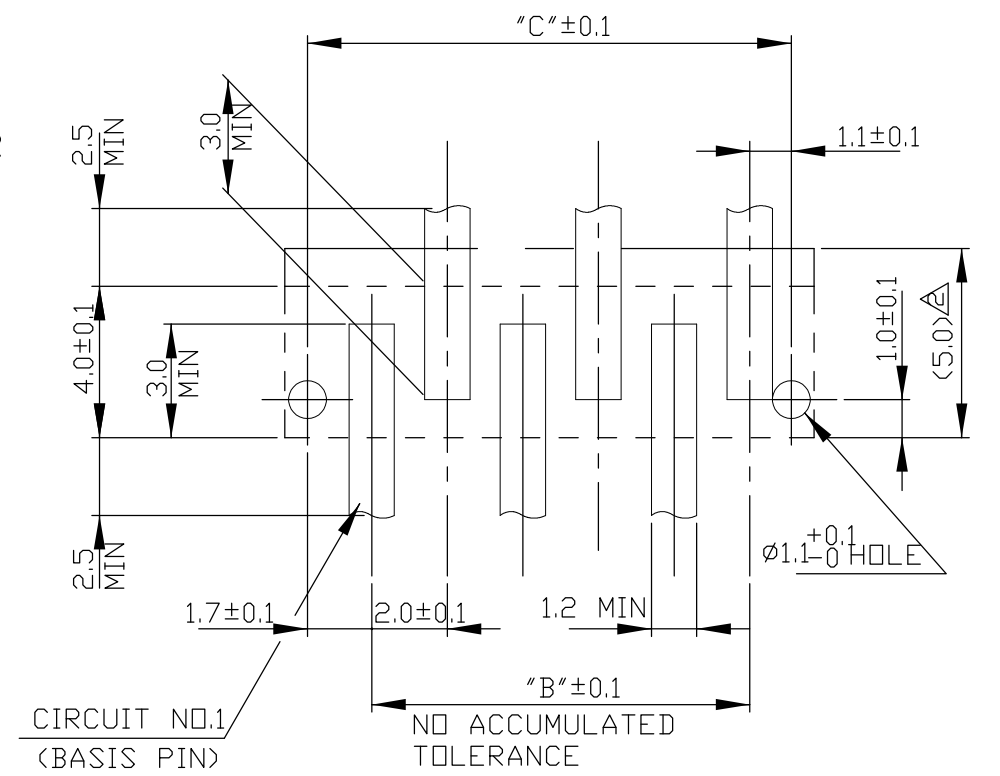

- MATERIAL: HOUSING-6T PA G.F.30%(UL94V0)  
 COLOR- BLACK OR NATURAL  
 POST- TIN BRASS
- △ OCCUPANT AREA ON PC BOARD  
 (AFTER CONNECTOR MATING)
- △ TO BE MEASURED WITH CONNECTOR PLCD ON  
 HORIZONTAL DATUM SURFACE, FLOAT OF SOLDER  
 TINE FROM DATUM SURFACE IS 0.1mm MAX.
- TUBE P/N 8-720999-6
- PRODUCT MUST COME OUT SMOOTHLY FROM  
 TUBE AT INCLINING THE TUBE TO 45°

DETAIL "E"  
 SCALE 10-1

RECOMMENDED P.C.BOARD  
 (P.C.B. THK:0.8mm MIN)

20	20.0	16.0	18.8	9	6-292171-9	292171-9
25	18.0	14.0	16.8	8	6- -8	-8
30	16.0	12.0	14.8	7	6- -7	-7
30	14.0	10.0	12.8	6	6- -6	-6
40	12.0	8.0	10.8	5	6- -5	-5
45	10.0	6.0	8.8	4	6- -4	-4
60	8.0	4.0	6.8	3	6- -3	-3
80	6.0	2.0	4.8	2	6-292171-2	292171-2
QTY'S/ TUBE	"A"	"B"	"C"	POS.	NATURAL	BLACK

TOLERANCES UNLESS OTHERWISE SPECIFIED:

10 > *	: ±0.2
30 > * > 10	: ±0.25
100 > * > 30	: ±0.3
ANGEL	: ±3°

THIS DRAWING IS A CONTROLLED DOCUMENT.

DIMENSIONS: mm	TOLERANCES UNLESS OTHERWISE SPECIFIED: 0 PLC ± - 1 PLC ± - 2 PLC ± - 3 PLC ± - 4 PLC ± - ANGLES ± - FINISH	DWN J.JIANG 23JAN03	 TE Connectivity TUBE PACKING AMP CT CONN POST HDR ASS'Y (STD-V SMT)
MATERIAL	APVD S.YAO 23JAN03	NAME	
	PRODUCT SPEC 108-60016	SIZE	
	APPLICATION SPEC	CAGE CODE	
	WEIGHT	DRAWING NO	RESTRICTED TO
	CUSTOMER DRAWING	A300779	C-292171
	SCALE 1:1	SHEET 1 OF 1	REV A1