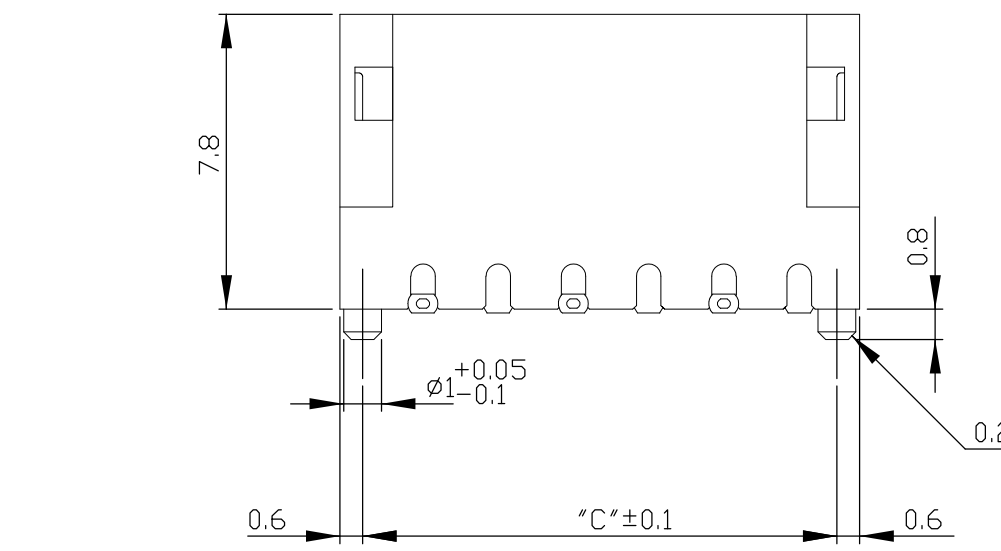

- MATERIAL: HOUSING-6T PA G.F.30%(UL94V0)  
 COLOR- BLACK OR NATURAL  
 POST- TIN BRASS
- △ OCCUPANT AREA ON PC BOARD  
 (AFTER CONNECTOR MATING)
- △ TO BE MEASURED WITH CONNECTOR PLCD ON  
 HORIZONTAL DATUM SURFACE, FLOAT OF SOLDER  
 TINE FROM DATUM SURFACE IS 0.1mm MAX.
- TUBE P/N 8-720999-6
- PRODUCT MUST COME OUT SMOOTHLY FROM  
 TUBE AT INCLINING THE TUBE TO 45°

DETAIL "E"  
 SCALE 10-1

RECOMMENDED P.C.BOARD  
 (P.C.B. THK:0.8mm MIN)

20	20.0	16.0	18.8	9	6-292171-9	292171-9
25	18.0	14.0	16.8	8	6- -8	-8
30	16.0	12.0	14.8	7	6- -7	-7
30	14.0	10.0	12.8	6	6- -6	-6
40	12.0	8.0	10.8	5	6- -5	-5
45	10.0	6.0	8.8	4	6- -4	-4
60	8.0	4.0	6.8	3	6- -3	-3
80	6.0	2.0	4.8	2	6-292171-2	292171-2
QTY'S/ TUBE	"A"	"B"	"C"	POS.	NATURAL	BLACK

TOLERANCES UNLESS OTHERWISE SPECIFIED:

10 > *	: ±0.2
30 > * > 10	: ±0.25
100 > * > 30	: ±0.3
ANGEL	: ±3°

THIS DRAWING IS A CONTROLLED DOCUMENT.

DIMENSIONS: mm	TOLERANCES UNLESS OTHERWISE SPECIFIED: 0 PLC ± - 1 PLC ± - 2 PLC ± - 3 PLC ± - 4 PLC ± - ANGLES ± - FINISH	DWN J.JIANG 23JAN03	 TE Connectivity TUBE PACKING AMP CT CONN POST HDR ASS'Y (STD-V SMT)
MATERIAL	APVD S.YAO 23JAN03	NAME	
	PRODUCT SPEC 108-60016	SIZE	
	APPLICATION SPEC	CAGE CODE	
	WEIGHT	DRAWING NO	RESTRICTED TO
	CUSTOMER DRAWING	A300779	C-292171
	SCALE 1:1	SHEET 1 OF 1	REV A1