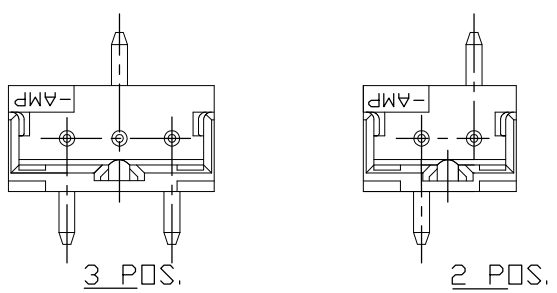

- MATERIAL: HOUSING-6T PA G.F.30%(UL94V0)  
 COLOR- BLACK OR NATURAL  
 POST- TIN BRASS
- △ OCCUPANT AREA ON PC BOARD  
 (AFTER CONNECTOR MATING)
- △ TO BE MEASURED WITH CONNECTOR PLCD ON  
 HORIZONTAL DATUM SURFACE, FLOAT OF SOLDER  
 TINE FROM DATUM SURFACE IS 0.1mm MAX.
- TUBE P/N 8-720999-6
- PRODUCT MUST COME OUT SMOOTHLY FROM  
 TUBE AT INCLINING THE TUBE TO 45°

DETAIL "E"  
 SCALE 10-1

RECOMMENDED P.C.BOARD  
 (P.C.B. THK:0.8mm MIN)

20	20.0	16.0	18.8	9	6-292171-9	292171-9
25	18.0	14.0	16.8	8	6- -8	-8
30	16.0	12.0	14.8	7	6- -7	-7
30	14.0	10.0	12.8	6	6- -6	-6
40	12.0	8.0	10.8	5	6- -5	-5
45	10.0	6.0	8.8	4	6- -4	-4
60	8.0	4.0	6.8	3	6- -3	-3
80	6.0	2.0	4.8	2	6-292171-2	292171-2
QTY'S/ TUBE	"A"	"B"	"C"	POS.	NATURAL	BLACK

TOLERANCES UNLESS OTHERWISE SPECIFIED:

10 > *	: ±0.2
30 > * > 10	: ±0.25
100 > * > 30	: ±0.3
ANGEL	: ±3°

THIS DRAWING IS A CONTROLLED DOCUMENT.

DIMENSIONS: mm	TOLERANCES UNLESS OTHERWISE SPECIFIED: 0 PLC ± - 1 PLC ± - 2 PLC ± - 3 PLC ± - 4 PLC ± - ANGLES ± - FINISH	DWN J.JIANG 23JAN03	 TE Connectivity TUBE PACKING AMP CT CONN POST HDR ASS'Y (STD-V SMT)
MATERIAL	APVD S.YAO 23JAN03	NAME	
	PRODUCT SPEC 108-60016	SIZE	
	APPLICATION SPEC	CAGE CODE	
	WEIGHT	DRAWING NO	RESTRICTED TO
	CUSTOMER DRAWING	A300779	C-292171
	SCALE 1:1	SHEET 1 OF 1	REV A1