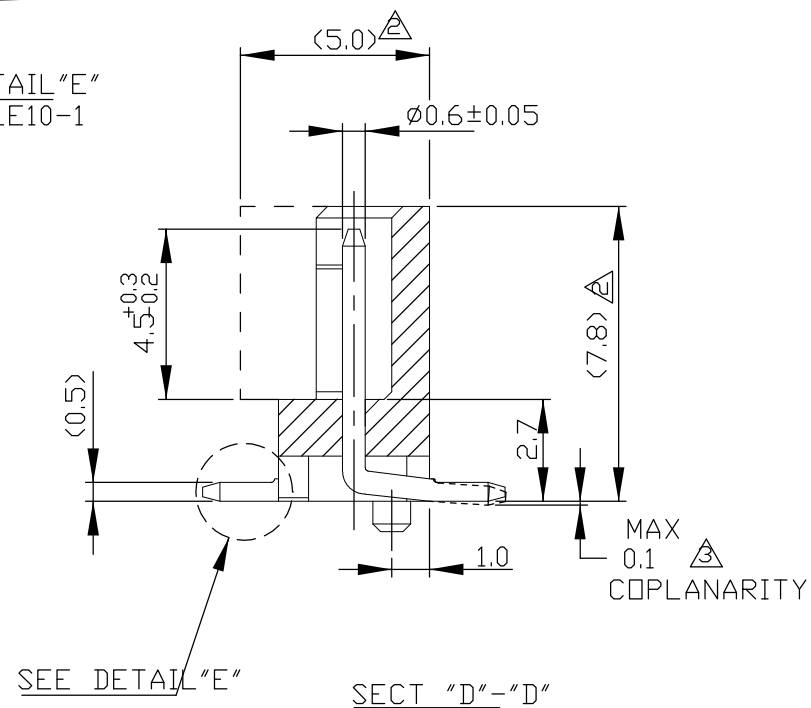

- MATERIAL: HOUSING-6T PA G.F.30%(UL94V0)  
 COLOR- BLACK OR NATURAL  
 POST- TIN BRASS
- △ OCCUPANT AREA ON PC BOARD  
 (AFTER CONNECTOR MATING)
- △ TO BE MEASURED WITH CONNECTOR PLCD ON  
 HORIZONTAL DATUM SURFACE, FLOAT OF SOLDER  
 TINE FROM DATUM SURFACE IS 0.1mm MAX.
- TUBE P/N 8-720999-6
- PRODUCT MUST COME OUT SMOOTHLY FROM  
 TUBE AT INCLINING THE TUBE TO 45°

DETAIL "E"  
 SCALE 10-1

RECOMMENDED P.C.BOARD  
 (P.C.B. THK:0.8mm MIN)

20	20.0	16.0	18.8	9	6-292171-9	292171-9
25	18.0	14.0	16.8	8	6- -8	-8
30	16.0	12.0	14.8	7	6- -7	-7
30	14.0	10.0	12.8	6	6- -6	-6
40	12.0	8.0	10.8	5	6- -5	-5
45	10.0	6.0	8.8	4	6- -4	-4
60	8.0	4.0	6.8	3	6- -3	-3
80	6.0	2.0	4.8	2	6-292171-2	292171-2
QTY'S/ TUBE	"A"	"B"	"C"	POS.	NATURAL	BLACK

TOLERANCES UNLESS OTHERWISE SPECIFIED:

10 > *	: ±0.2
30 > * > 10	: ±0.25
100 > * > 30	: ±0.3
ANGEL	: ±3°

THIS DRAWING IS A CONTROLLED DOCUMENT.

DIMENSIONS: mm	TOLERANCES UNLESS OTHERWISE SPECIFIED: 0 PLC ± - 1 PLC ± - 2 PLC ± - 3 PLC ± - 4 PLC ± - ANGLES ± - FINISH	DWN J.JIANG 23JAN03	 TE Connectivity TUBE PACKING AMP CT CONN POST HDR ASS'Y (STD-V SMT)
MATERIAL	APVD S.YAO 23JAN03	NAME	
	PRODUCT SPEC 108-60016	SIZE	
	APPLICATION SPEC	CAGE CODE	
	WEIGHT	DRAWING NO	RESTRICTED TO
	CUSTOMER DRAWING	A300779	C-292171
	SCALE 1:1	SHEET 1 OF 1	REV A1