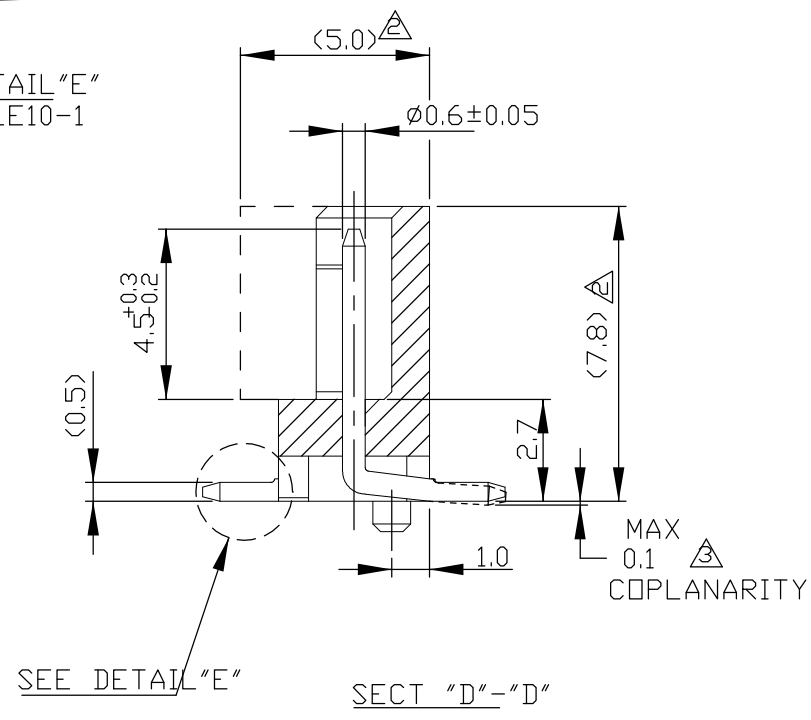

- MATERIAL: HOUSING-6T PA G.F.30%(UL94V0)
 COLOR- BLACK OR NATURAL
 POST- TIN BRASS
- △ OCCUPANT AREA ON PC BOARD
 (AFTER CONNECTOR MATING)
- △ TO BE MEASURED WITH CONNECTOR PLCD ON
 HORIZONTAL DATUM SURFACE, FLOAT OF SOLDER
 TINE FROM DATUM SURFACE IS 0.1mm MAX.
- TUBE P/N 8-720999-6
- PRODUCT MUST COME OUT SMOOTHLY FROM
 TUBE AT INCLINING THE TUBE TO 45°

DETAIL "E"
 SCALE 10-1

RECOMMENDED P.C.BOARD
 (P.C.B. THK:0.8mm MIN)

20	20.0	16.0	18.8	9	6-292171-9	292171-9
25	18.0	14.0	16.8	8	6- -8	-8
30	16.0	12.0	14.8	7	6- -7	-7
30	14.0	10.0	12.8	6	6- -6	-6
40	12.0	8.0	10.8	5	6- -5	-5
45	10.0	6.0	8.8	4	6- -4	-4
60	8.0	4.0	6.8	3	6- -3	-3
80	6.0	2.0	4.8	2	6-292171-2	292171-2
QTY'S/ TUBE	"A"	"B"	"C"	POS.	NATURAL	BLACK

TOLERANCES UNLESS OTHERWISE SPECIFIED:

10 > *	: ±0.2
30 > * > 10	: ±0.25
100 > * > 30	: ±0.3
ANGEL	: ±3°

THIS DRAWING IS A CONTROLLED DOCUMENT.

DIMENSIONS: mm	TOLERANCES UNLESS OTHERWISE SPECIFIED: 0 PLC ± - 1 PLC ± - 2 PLC ± - 3 PLC ± - 4 PLC ± - ANGLES ± - FINISH	DWN J.JIANG 23JAN03 CHK S.YAO 23JAN03 APVD T.SASAKI 23JAN03 PRODUCT SPEC 108-60016 APPLICATION SPEC	TE Connectivity TUBE PACKING AMP CT CONN POST HDR ASS'Y (STD-V SMT)	
MATERIAL		WEIGHT	SIZE A3	CAGE CODE 00779
		CUSTOMER DRAWING	DRAWING NO C-292171	RESTRICTED TO
		SCALE 1:1	SHEET 1 OF 1	REV A1