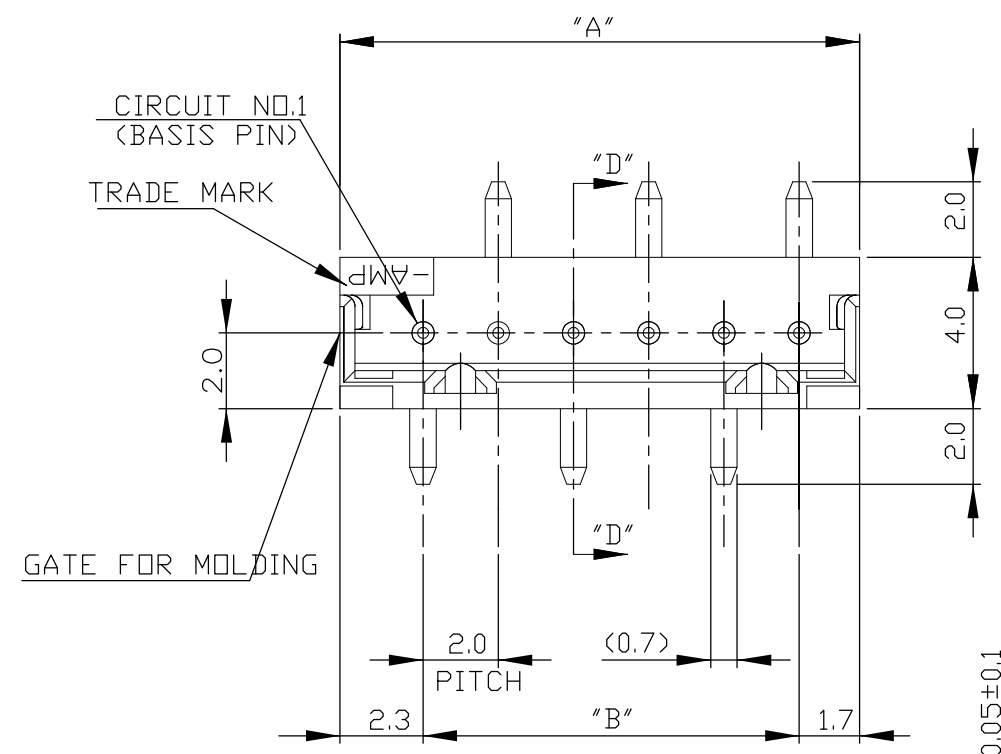

- MATERIAL: HOUSING-6T PA G.F.30%(UL94V0)
 COLOR- BLACK OR NATURAL
 POST- TIN BRASS
- △ OCCUPANT AREA ON PC BOARD
 (AFTER CONNECTOR MATING)
- △ TO BE MEASURED WITH CONNECTOR PLCD ON
 HORIZONTAL DATUM SURFACE, FLOAT OF SOLDER
 TINE FROM DATUM SURFACE IS 0.1mm MAX.
- TUBE P/N 8-720999-6
- PRODUCT MUST COME OUT SMOOTHLY FROM
 TUBE AT INCLINING THE TUBE TO 45°

DETAIL "E"
 SCALE 10-1

RECOMMENDED P.C.BOARD
 (P.C.B. THK:0.8mm MIN)

20	20.0	16.0	18.8	9	6-292171-9	292171-9
25	18.0	14.0	16.8	8	6- -8	-8
30	16.0	12.0	14.8	7	6- -7	-7
30	14.0	10.0	12.8	6	6- -6	-6
40	12.0	8.0	10.8	5	6- -5	-5
45	10.0	6.0	8.8	4	6- -4	-4
60	8.0	4.0	6.8	3	6- -3	-3
80	6.0	2.0	4.8	2	6-292171-2	292171-2
QTY'S/ TUBE	"A"	"B"	"C"	POS.	NATURAL	BLACK

TOLERANCES UNLESS OTHERWISE SPECIFIED:

10 > *	: ±0.2
30 > * > 10	: ±0.25
100 > * > 30	: ±0.3
ANGEL	: ±3°

THIS DRAWING IS A CONTROLLED DOCUMENT.

DIMENSIONS: mm	TOLERANCES UNLESS OTHERWISE SPECIFIED: 0 PLC ± - 1 PLC ± - 2 PLC ± - 3 PLC ± - 4 PLC ± - ANGLES ± - FINISH	DWN J.JIANG 23JAN03 CHK S.YAO 23JAN03 APVD T.SASAKI 23JAN03 PRODUCT SPEC 108-60016 APPLICATION SPEC	TE Connectivity TUBE PACKING AMP CT CONN POST HDR ASS'Y (STD-V SMT)	
MATERIAL		WEIGHT	SIZE A3	CAGE CODE 00779
		CUSTOMER DRAWING	DRAWING NO C-292171	RESTRICTED TO
		SCALE 1:1	SHEET 1 OF 1	REV A1