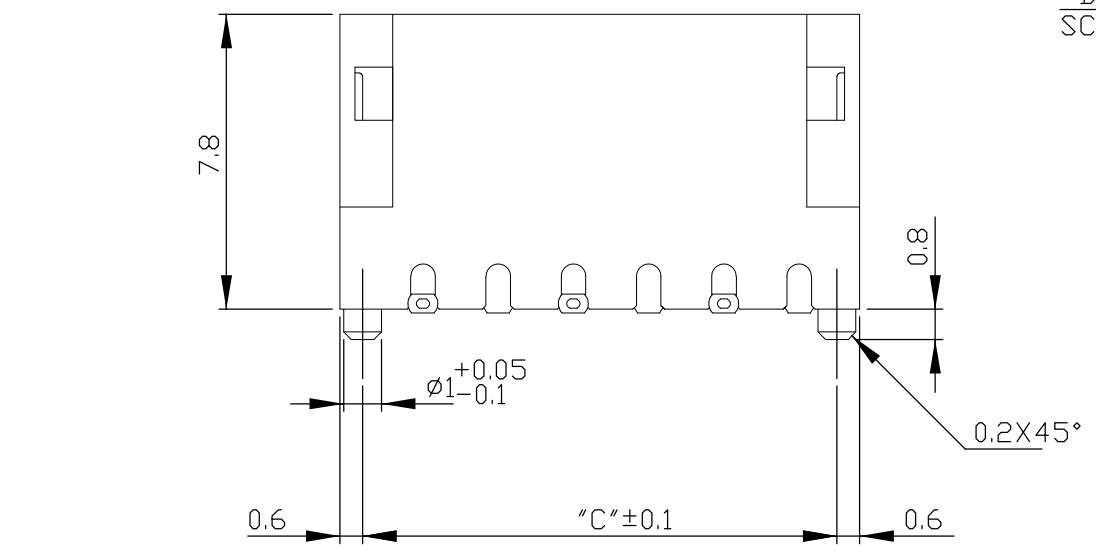

- MATERIAL: HOUSING-6T PA G.F.30%(UL94V0)
 COLOR- BLACK OR NATURAL
 POST- TIN BRASS
- △ OCCUPANT AREA ON PC BOARD
 (AFTER CONNECTOR MATING)
- △ TO BE MEASURED WITH CONNECTOR PLCD ON
 HORIZONTAL DATUM SURFACE, FLOAT OF SOLDER
 TINE FROM DATUM SURFACE IS 0.1mm MAX.
- TUBE P/N 8-720999-6
- PRODUCT MUST COME OUT SMOOTHLY FROM
 TUBE AT INCLINING THE TUBE TO 45°

DETAIL "E"
 SCALE 10-1

RECOMMENDED P.C.BOARD
 (P.C.B. THK:0.8mm MIN)

20	20.0	16.0	18.8	9	6-292171-9	292171-9
25	18.0	14.0	16.8	8	6- -8	-8
30	16.0	12.0	14.8	7	6- -7	-7
30	14.0	10.0	12.8	6	6- -6	-6
40	12.0	8.0	10.8	5	6- -5	-5
45	10.0	6.0	8.8	4	6- -4	-4
60	8.0	4.0	6.8	3	6- -3	-3
80	6.0	2.0	4.8	2	6-292171-2	292171-2
QTY'S/ TUBE	"A"	"B"	"C"	POS.	NATURAL	BLACK

TOLERANCES UNLESS OTHERWISE SPECIFIED:

10 > *	: ±0.2
30 > * > 10	: ±0.25
100 > * > 30	: ±0.3
ANGEL	: ±3°

THIS DRAWING IS A CONTROLLED DOCUMENT.

DIMENSIONS: mm	TOLERANCES UNLESS OTHERWISE SPECIFIED: 0 PLC ± - 1 PLC ± - 2 PLC ± - 3 PLC ± - 4 PLC ± - ANGLES ± - FINISH	DWN J.JIANG 23JAN03 CHK S.YAO 23JAN03 APVD T.SASAKI 23JAN03 PRODUCT SPEC 108-60016 APPLICATION SPEC	TE Connectivity TUBE PACKING AMP CT CONN POST HDR ASS'Y (STD-V SMT)	
MATERIAL		WEIGHT	SIZE A3	CAGE CODE 00779
		CUSTOMER DRAWING	DRAWING NO C-292171	RESTRICTED TO
		SCALE 1:1	SHEET 1 OF 1	REV A1