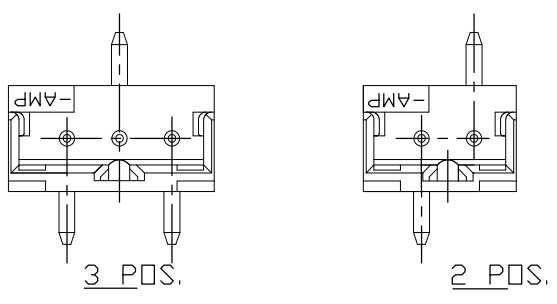

- MATERIAL: HOUSING-6T PA G.F.30%(UL94V0)
 COLOR- BLACK OR NATURAL
 POST- TIN BRASS
- △ OCCUPANT AREA ON PC BOARD
 (AFTER CONNECTOR MATING)
- △ TO BE MEASURED WITH CONNECTOR PLCD ON
 HORIZONTAL DATUM SURFACE, FLOAT OF SOLDER
 TINE FROM DATUM SURFACE IS 0.1mm MAX.
- TUBE P/N 8-720999-6
- PRODUCT MUST COME OUT SMOOTHLY FROM
 TUBE AT INCLINING THE TUBE TO 45°

DETAIL "E"
 SCALE 10-1

RECOMMENDED P.C.BOARD
 (P.C.B. THK:0.8mm MIN)

20	20.0	16.0	18.8	9	6-292171-9	292171-9
25	18.0	14.0	16.8	8	6- -8	-8
30	16.0	12.0	14.8	7	6- -7	-7
30	14.0	10.0	12.8	6	6- -6	-6
40	12.0	8.0	10.8	5	6- -5	-5
45	10.0	6.0	8.8	4	6- -4	-4
60	8.0	4.0	6.8	3	6- -3	-3
80	6.0	2.0	4.8	2	6-292171-2	292171-2
QTY'S/ TUBE	"A"	"B"	"C"	POS.	NATURAL	BLACK

TOLERANCES UNLESS OTHERWISE SPECIFIED:

10 > *	: ±0.2
30 > * > 10	: ±0.25
100 > * > 30	: ±0.3
ANGEL	: ±3°

THIS DRAWING IS A CONTROLLED DOCUMENT.

DIMENSIONS: mm	TOLERANCES UNLESS OTHERWISE SPECIFIED: 0 PLC ± - 1 PLC ± - 2 PLC ± - 3 PLC ± - 4 PLC ± - ANGLES ± - FINISH	DWN J.JIANG 23JAN03 CHK S.YAO 23JAN03 APVD T.SASAKI 23JAN03 PRODUCT SPEC 108-60016 APPLICATION SPEC	TE Connectivity TUBE PACKING AMP CT CONN POST HDR ASS'Y (STD-V SMT)	
MATERIAL		WEIGHT	SIZE A3	CAGE CODE 00779
		CUSTOMER DRAWING	DRAWING NO C-292171	RESTRICTED TO
		SCALE 1:1	SHEET 1 OF 1	REV A1