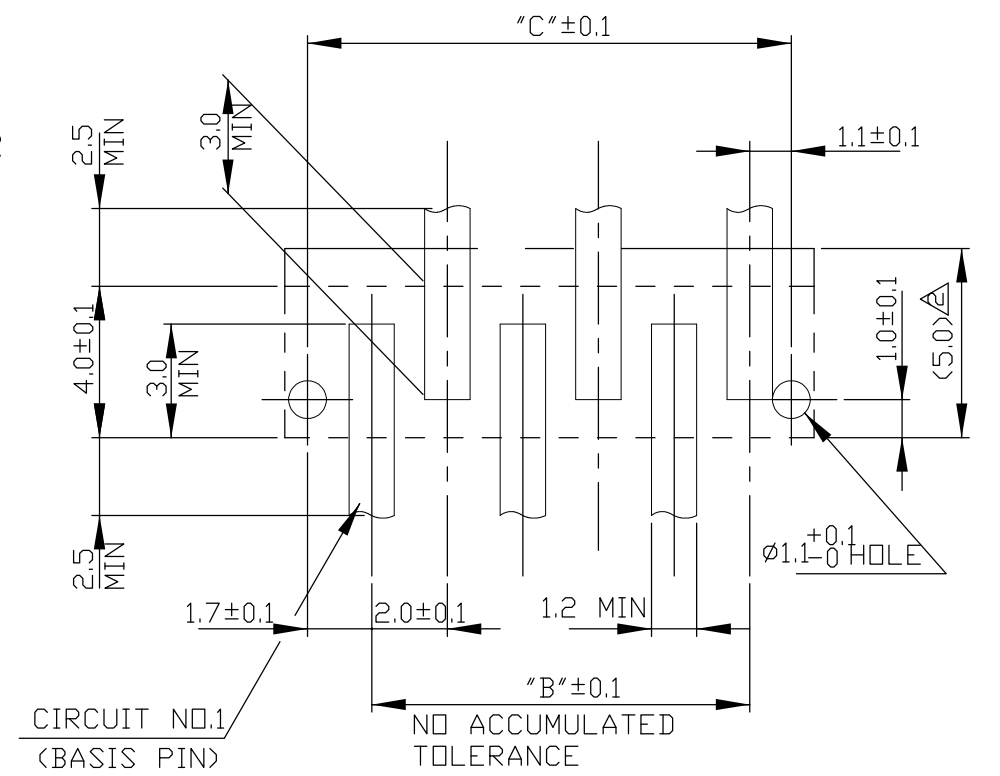

- MATERIAL: HOUSING-6T PA G.F.30%(UL94V0)
 COLOR- BLACK OR NATURAL
 POST- TIN BRASS
- △ OCCUPANT AREA ON PC BOARD
 (AFTER CONNECTOR MATING)
- △ TO BE MEASURED WITH CONNECTOR PLCD ON
 HORIZONTAL DATUM SURFACE, FLOAT OF SOLDER
 TINE FROM DATUM SURFACE IS 0.1mm MAX.
- TUBE P/N 8-720999-6
- PRODUCT MUST COME OUT SMOOTHLY FROM
 TUBE AT INCLINING THE TUBE TO 45°

DETAIL "E"
 SCALE 10-1

RECOMMENDED P.C.BOARD
 (P.C.B. THK:0.8mm MIN)

20	20.0	16.0	18.8	9	6-292171-9	292171-9
25	18.0	14.0	16.8	8	6- -8	-8
30	16.0	12.0	14.8	7	6- -7	-7
30	14.0	10.0	12.8	6	6- -6	-6
40	12.0	8.0	10.8	5	6- -5	-5
45	10.0	6.0	8.8	4	6- -4	-4
60	8.0	4.0	6.8	3	6- -3	-3
80	6.0	2.0	4.8	2	6-292171-2	292171-2
QTY'S/ TUBE	"A"	"B"	"C"	POS.	NATURAL	BLACK

TOLERANCES UNLESS OTHERWISE SPECIFIED:

10 > *	: ±0.2
30 > * > 10	: ±0.25
100 > * > 30	: ±0.3
ANGEL	: ±3°

THIS DRAWING IS A CONTROLLED DOCUMENT.

DIMENSIONS: mm	TOLERANCES UNLESS OTHERWISE SPECIFIED: 0 PLC ± - 1 PLC ± - 2 PLC ± - 3 PLC ± - 4 PLC ± - ANGLES ± - FINISH	DWN J.JIANG 23JAN03 CHK S.YAO 23JAN03 APVD T.SASAKI 23JAN03 PRODUCT SPEC 108-60016 APPLICATION SPEC	TE Connectivity TUBE PACKING AMP CT CONN POST HDR ASS'Y (STD-V SMT)	
MATERIAL		WEIGHT	SIZE A3	CAGE CODE 00779
		CUSTOMER DRAWING	DRAWING NO C-292171	RESTRICTED TO
		SCALE 1:1	SHEET 1 OF 1	REV A1