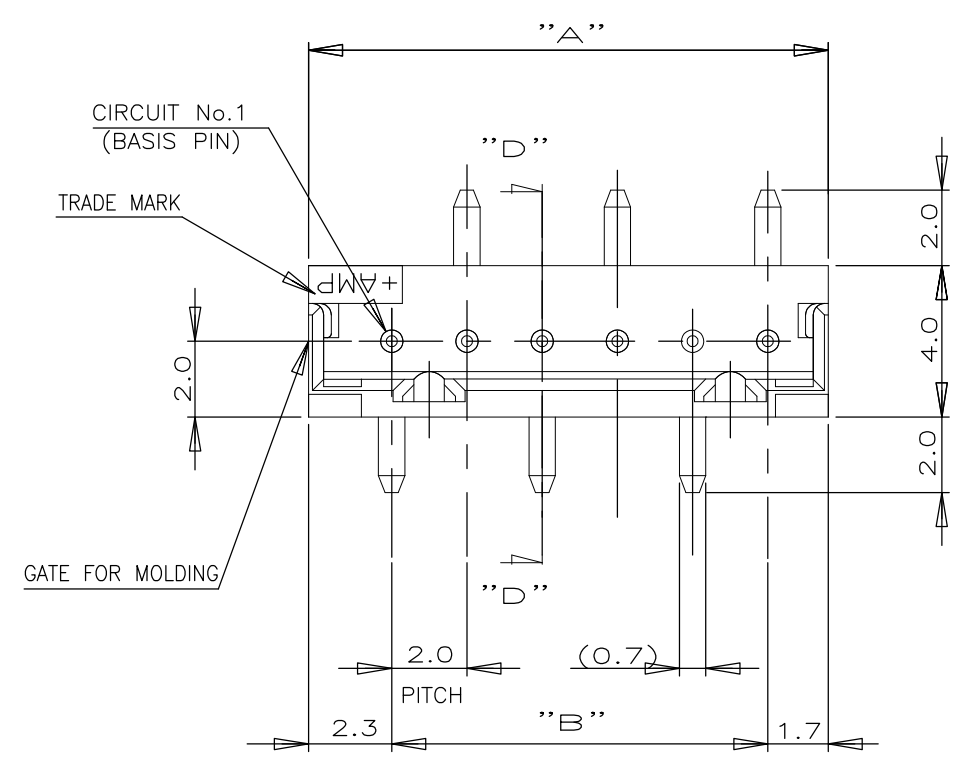

20	20.0	16.0	9	6-292172-9	292172-9
25	18.0	14.0	8	6- ↑ -8	↑ -8
30	16.0	12.0	7	6- ↑ -7	↑ -7
30	14.0	10.0	6	6- ↑ -6	↑ -6
40	12.0	8.0	5	6- ↑ -5	↑ -5
45	10.0	6.0	4	6- ↑ -4	↑ -4
60	8.0	4.0	3	6- ↑ -3	↑ -3
80	6.0	2.0	2	6-292172-2	292172-2
QTY'S/TUBE	"A"	"B"	Pos.	NATURAL	BLACK
				P/N	

- NOTES;
- MATERIAL : HOUSING - 6T PA G.F.30% (UL94V-0)  
 COLOR BLACK OR NATURAL  
 POST - TIN BRASS
  - △ OCCUPANT AREA ON PC BOARD  
 (AFTER CONNECTOR MATING)
  - △ TO BE MEASURED WITH CONNECTOR PLACED ON HORIZONTAL DATUM SURFACE, FLOAT OF SOLDER TINE FROM DATUM SURFACE IS 0.1mm MAX
  - PART NUMBER FOR TUBE: 8-720999-6
  - PRODUCT MUST COME OUT SMOOTHLY FROM TUBE AT INCLINING THE TUBE TO 45°

TOLERANCES UNLESS OTHERWISE SPECIFIED:

10 > *	: ±0.2
30 > * > 10	: ±0.25
100 > * > 30	: ±0.3
ANGEL	: ±3°

THIS DRAWING IS A CONTROLLED DOCUMENT.

DIMENSIONS: mm

TOLERANCES UNLESS OTHERWISE SPECIFIED:

0 PLC	± -
1 PLC	± -
2 PLC	± -
3 PLC	± -
4 PLC	± -
ANGLES	± -
FINISH	± -

SIZE A3 CAGE CODE 00779 DRAWING NO C-292172 RESTRICTED TO -

SCALE NTS SHEET 1 OF 1 REV A1