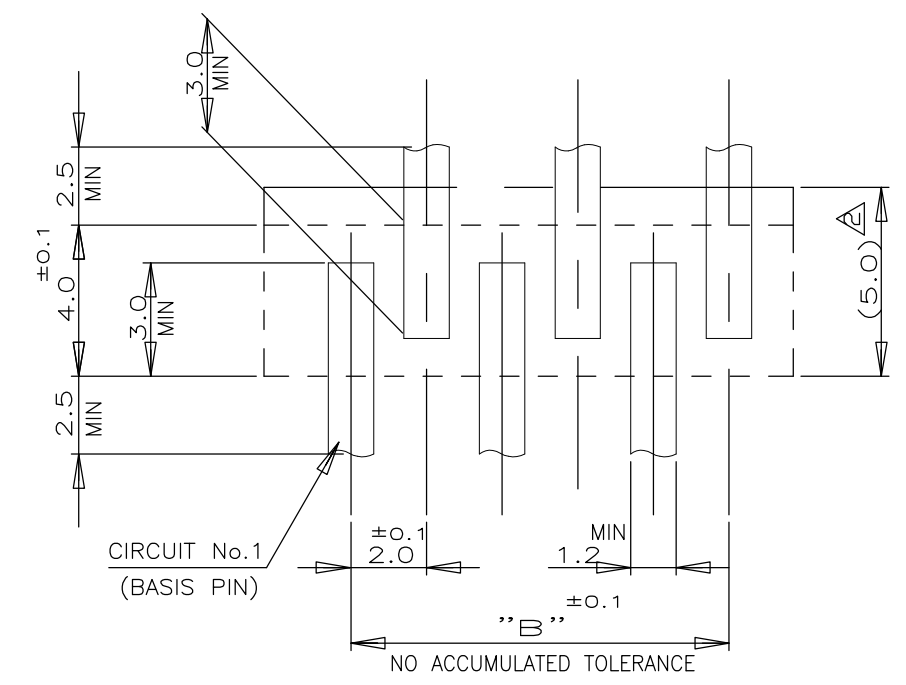

20	20.0	16.0	9	6-292172-9	292172-9
25	18.0	14.0	8	6- ↑ -8	↑ -8
30	16.0	12.0	7	6- ↑ -7	↑ -7
30	14.0	10.0	6	6- ↑ -6	↑ -6
40	12.0	8.0	5	6- ↑ -5	↑ -5
45	10.0	6.0	4	6- ↑ -4	↑ -4
60	8.0	4.0	3	6- ↑ -3	↑ -3
80	6.0	2.0	2	6-292172-2	292172-2
QTY'S/TUBE	"A"	"B"	Pos.	NATURAL	BLACK
				P/N	

- NOTES;
- MATERIAL : HOUSING - 6T PA G.F.30% (UL94V-0)  
 COLOR BLACK OR NATURAL  
 POST - TIN BRASS
  - △ OCCUPANT AREA ON PC BOARD  
 (AFTER CONNECTOR MATING)
  - △ TO BE MEASURED WITH CONNECTOR PLACED ON HORIZONTAL DATUM SURFACE, FLOAT OF SOLDER TINE FROM DATUM SURFACE IS 0.1mm MAX
  - PART NUMBER FOR TUBE: 8-720999-6
  - PRODUCT MUST COME OUT SMOOTHLY FROM TUBE AT INCLINING THE TUBE TO 45°