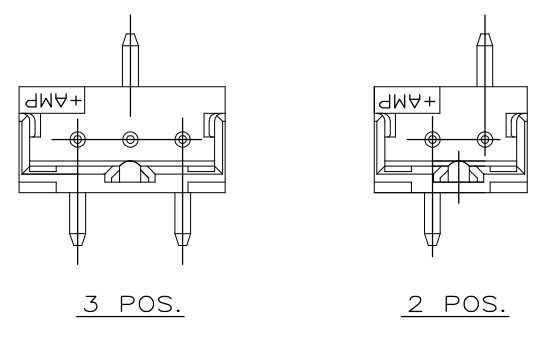

20	20.0	16.0	9	6-292172-9	292172-9
25	18.0	14.0	8	6- ↑ -8	↑ -8
30	16.0	12.0	7	6- ↑ -7	↑ -7
30	14.0	10.0	6	6- ↑ -6	↑ -6
40	12.0	8.0	5	6- ↑ -5	↑ -5
45	10.0	6.0	4	6- ↑ -4	↑ -4
60	8.0	4.0	3	6- ↑ -3	↑ -3
80	6.0	2.0	2	6-292172-2	292172-2
QTY'S/TUBE	"A"	"B"	Pos.	NATURAL	BLACK
				P/N	

- NOTES;
- MATERIAL : HOUSING - 6T PA G.F.30% (UL94V-0)  
 COLOR BLACK OR NATURAL  
 POST - TIN BRASS
  - △ OCCUPANT AREA ON PC BOARD  
 (AFTER CONNECTOR MATING)
  - △ TO BE MEASURED WITH CONNECTOR PLACED ON HORIZONTAL DATUM SURFACE, FLOAT OF SOLDER TINE FROM DATUM SURFACE IS 0.1mm MAX
  - PART NUMBER FOR TUBE: 8-720999-6
  - PRODUCT MUST COME OUT SMOOTHLY FROM TUBE AT INCLINING THE TUBE TO 45°