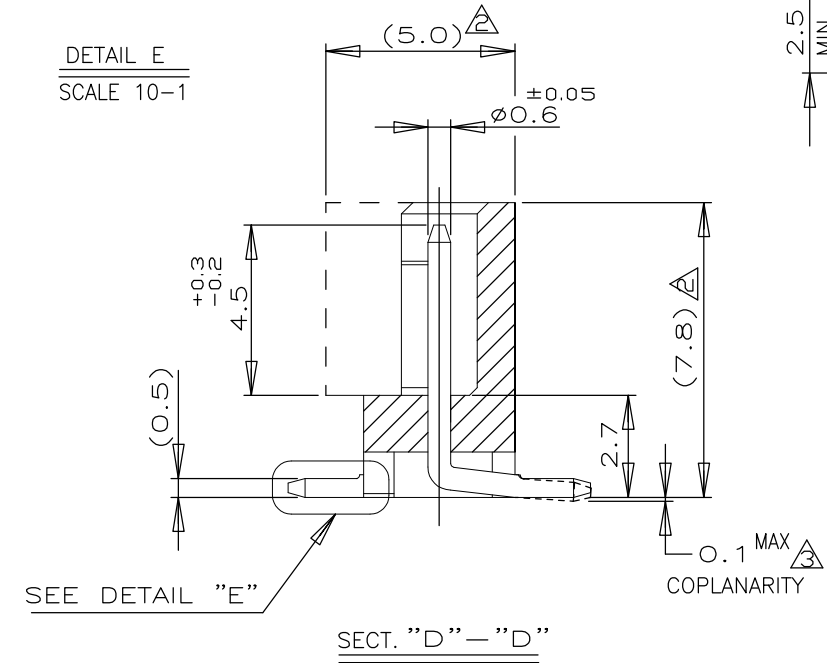

20	20.0	16.0	9	6-292172-9	292172-9
25	18.0	14.0	8	6- ↑ -8	↑ -8
30	16.0	12.0	7	6- ↑ -7	↑ -7
30	14.0	10.0	6	6- ↑ -6	↑ -6
40	12.0	8.0	5	6- ↑ -5	↑ -5
45	10.0	6.0	4	6- ↑ -4	↑ -4
60	8.0	4.0	3	6- ↑ -3	↑ -3
80	6.0	2.0	2	6-292172-2	292172-2
QTY'S/TUBE	"A"	"B"	Pos.	NATURAL	BLACK
				P/N	

- NOTES;
- MATERIAL : HOUSING - 6T PA G.F.30% (UL94V-0)  
 COLOR BLACK OR NATURAL  
 POST - TIN BRASS
  - △ OCCUPANT AREA ON PC BOARD  
 (AFTER CONNECTOR MATING)
  - △ TO BE MEASURED WITH CONNECTOR PLACED ON HORIZONTAL DATUM SURFACE, FLOAT OF SOLDER TINE FROM DATUM SURFACE IS 0.1mm MAX
  - PART NUMBER FOR TUBE: 8-720999-6
  - PRODUCT MUST COME OUT SMOOTHLY FROM TUBE AT INCLINING THE TUBE TO 45°

TOLERANCES UNLESS OTHERWISE SPECIFIED:

10 > *	: ±0.2
30 > * > 10	: ±0.25
100 > * > 30	: ±0.3
ANGEL	: ±3°

THIS DRAWING IS A CONTROLLED DOCUMENT.

DIMENSIONS: mm

TOLERANCES UNLESS OTHERWISE SPECIFIED:

0 PLC	± -
1 PLC	± -
2 PLC	± -
3 PLC	± -
4 PLC	± -
ANGLES	± -
FINISH	± -

SIZE A3 CAGE CODE 00779 DRAWING NO C-292172 RESTRICTED TO -

SCALE NTS SHEET 1 OF 1 REV A1