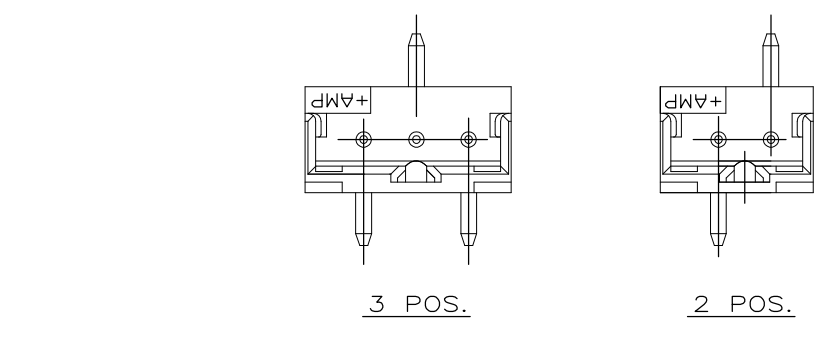

DETAIL E  
SCALE 10-1

RECOMENOD P.C.BOARD LAYOUT  
(P.C.B THK:0.8mm MIN)

20	20.0	16.0	9	6-292172-9	292172-9
25	18.0	14.0	8	6-8	8
30	16.0	12.0	7	6-7	7
30	14.0	10.0	6	6-6	6
40	12.0	8.0	5	6-5	5
45	10.0	6.0	4	6-4	4
60	8.0	4.0	3	6-3	3
80	6.0	2.0	2	6-292172-2	292172-2
QTY'S/TUBE	"A"	"B"	Pos.	NATURAL	BLACK
				P/N	

NOTES;

- MATERIAL : HOUSING - 6T PA G.F.30% (UL94V-0)  
COLOR BLACK OR NATURAL  
POST - TIN BRASS
- OCCUPANT AREA ON PC BOARD  
(AFTER CONNECTOR MATING)
- TO BE MEASURED WITH CONNECTOR PLACED ON  
HORIZONTAL DATUM SURFACE,FLOAT OF SOLDER  
TINE FROM DATUM SURFACE IS 0.1mm MAX
- PART NUMBER FOR TUBE: 8-720999-6
- PRODUCT MUST COME OUT SMOOTHLY  
FROM TUBE AT INCLINING THE TUBE TO 45°