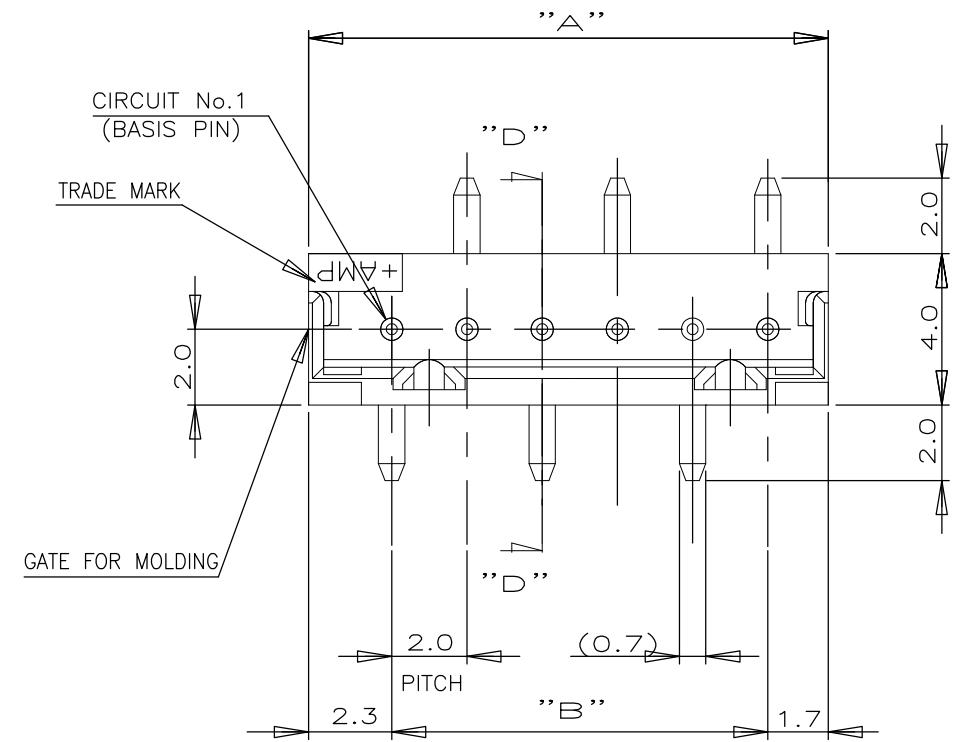

DETAIL E  
SCALE 10-1

RECOMENOD P.C.BOARD LAYOUT  
(P.C.B THK:0.8mm MIN)

20	20.0	16.0	9	6-292172-9	292172-9
25	18.0	14.0	8	6-8	8
30	16.0	12.0	7	6-7	7
30	14.0	10.0	6	6-6	6
40	12.0	8.0	5	6-5	5
45	10.0	6.0	4	6-4	4
60	8.0	4.0	3	6-3	3
80	6.0	2.0	2	6-292172-2	292172-2
QTY'S/TUBE	"A"	"B"	Pos.	NATURAL	BLACK
				P/N	

NOTES;

- MATERIAL : HOUSING - 6T PA G.F.30% (UL94V-0)  
COLOR BLACK OR NATURAL  
POST - TIN BRASS
- OCCUPANT AREA ON PC BOARD  
(AFTER CONNECTOR MATING)
- TO BE MEASURED WITH CONNECTOR PLACED ON  
HORIZONTAL DATUM SURFACE,FLOAT OF SOLDER  
TINE FROM DATUM SURFACE IS 0.1mm MAX
- PART NUMBER FOR TUBE: 8-720999-6
- PRODUCT MUST COME OUT SMOOTHLY  
FROM TUBE AT INCLINING THE TUBE TO 45°

TOLERANCES UNLESS OTHERWISE SPECIFIED:

10>*	: ±0.2
30>*>10	: ±0.25
100>*>30	: ±0.3
ANGEL	: ±3°

THIS DRAWING IS A CONTROLLED DOCUMENT.

DIMENSIONS:	TOLERANCES UNLESS OTHERWISE SPECIFIED:
mm	
	0 PLC ± -
	1 PLC ± -
	2 PLC ± -
	3 PLC ± -
	4 PLC ± -
	ANGLES ± -
	FINISH ± -