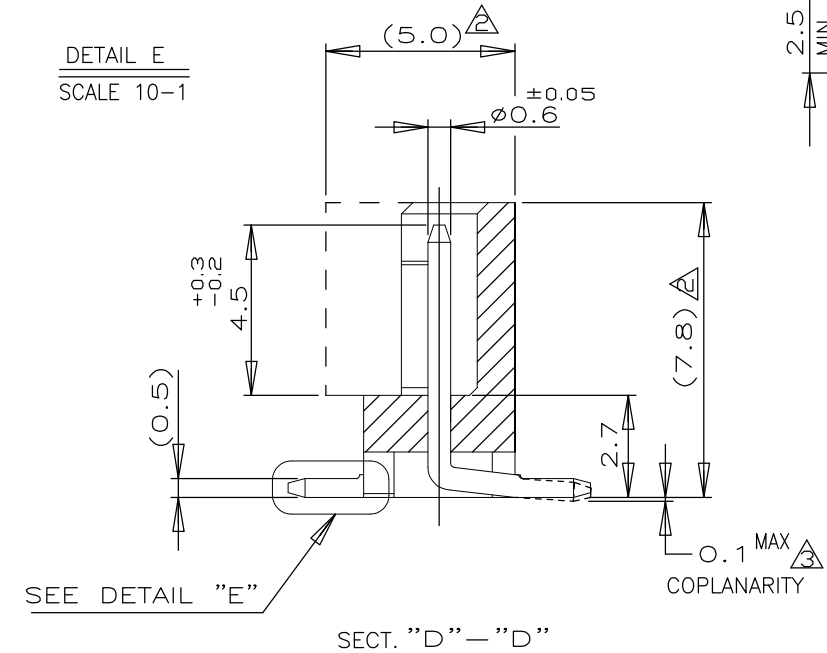

DETAIL E  
SCALE 10-1

RECOMENOD P.C.BOARD LAYOUT  
(P.C.B THK:0.8mm MIN)

20	20.0	16.0	9	6-292172-9	292172-9
25	18.0	14.0	8	6-8	8
30	16.0	12.0	7	6-7	7
30	14.0	10.0	6	6-6	6
40	12.0	8.0	5	6-5	5
45	10.0	6.0	4	6-4	4
60	8.0	4.0	3	6-3	3
80	6.0	2.0	2	6-292172-2	292172-2
QTY'S/TUBE	"A"	"B"	Pos.	NATURAL	BLACK
				P/N	

NOTES;

- MATERIAL : HOUSING - 6T PA G.F.30% (UL94V-0)  
COLOR BLACK OR NATURAL  
POST - TIN BRASS
- OCCUPANT AREA ON PC BOARD  
(AFTER CONNECTOR MATING)
- TO BE MEASURED WITH CONNECTOR PLACED ON  
HORIZONTAL DATUM SURFACE,FLOAT OF SOLDER  
TINE FROM DATUM SURFACE IS 0.1mm MAX
- PART NUMBER FOR TUBE: 8-720999-6
- PRODUCT MUST COME OUT SMOOTHLY  
FROM TUBE AT INCLINING THE TUBE TO 45°

TOLERANCES UNLESS OTHERWISE SPECIFIED:

10>*	: ±0.2
30>*>10	: ±0.25
100>*>30	: ±0.3
ANGEL	: ±3°

THIS DRAWING IS A CONTROLLED DOCUMENT.

DIMENSIONS:	TOLERANCES UNLESS OTHERWISE SPECIFIED:
mm	
	0 PLC ± -
	1 PLC ± -
	2 PLC ± -
	3 PLC ± -
	4 PLC ± -
	ANGLES ± -
	FINISH ± -