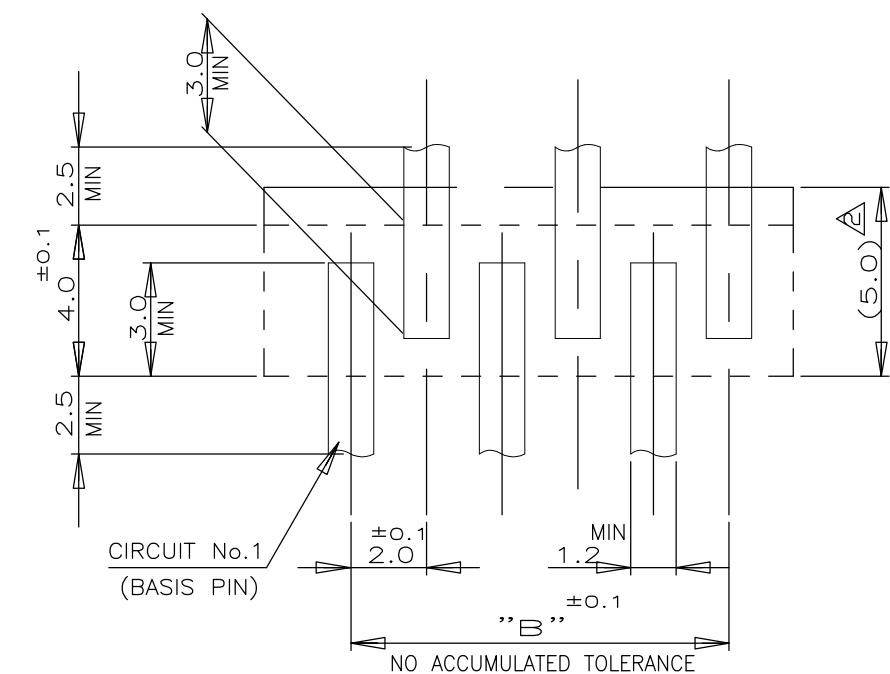

DETAIL E  
SCALE 10-1

RECOMENOD P.C.BOARD LAYOUT  
(P.C.B THK:0.8mm MIN)

20	20.0	16.0	9	6-292172-9	292172-9
25	18.0	14.0	8	6-8	8
30	16.0	12.0	7	6-7	7
30	14.0	10.0	6	6-6	6
40	12.0	8.0	5	6-5	5
45	10.0	6.0	4	6-4	4
60	8.0	4.0	3	6-3	3
80	6.0	2.0	2	6-292172-2	292172-2
QTY'S/TUBE	"A"	"B"	Pos.	NATURAL	BLACK
				P/N	

NOTES;

- MATERIAL : HOUSING - 6T PA G.F.30% (UL94V-0)  
COLOR BLACK OR NATURAL  
POST - TIN BRASS
- OCCUPANT AREA ON PC BOARD  
(AFTER CONNECTOR MATING)
- TO BE MEASURED WITH CONNECTOR PLACED ON  
HORIZONTAL DATUM SURFACE,FLOAT OF SOLDER  
TINE FROM DATUM SURFACE IS 0.1mm MAX
- PART NUMBER FOR TUBE: 8-720999-6
- PRODUCT MUST COME OUT SMOOTHLY  
FROM TUBE AT INCLINING THE TUBE TO 45°