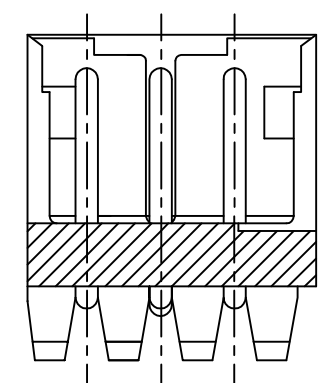

7-292250-5	5-292250-5	3-292250-5	1-292250-5	15	28	31.8	25.2	31.0
7- ↑ -4	5- ↑ -4	3- ↑ -4	1- ↑ -4	14	26	29.8	23.2	29.0
7- ↑ -3	5- ↑ -3	3- ↑ -3	1- ↑ -3	13	24	27.8	21.2	27.0
7- ↑ -2	5- ↑ -2	3- ↑ -2	1- ↑ -2	12	22	25.8	19.2	25.0
7- ↑ -1	5- ↑ -1	3- ↑ -1	1- ↑ -1	11	20	23.8	17.2	23.0
7- ↑ -0	5- ↑ -0	3- ↑ -0	1- ↑ -0	10	18	21.8	15.2	21.0
6- ↓ -9	4- ↓ -9	2- ↓ -9		9	16	19.8	13.2	19.0
6- ↓ -8	4- ↓ -8	2- ↓ -8		8	14	17.8	11.2	17.0
6- ↓ -7	4- ↓ -7	2- ↓ -7		7	12	15.8	9.2	15.0
6- ↓ -6	4- ↓ -6	2- ↓ -6		6	10	13.8	7.2	13.0
6- ↓ -5	4- ↓ -5	2- ↓ -5		5	8	11.8	5.2	11.0
6- ↓ -4	4- ↓ -4	2- ↓ -4		4	6	9.8	3.2	9.0
6- ↓ -3	4- ↓ -3	2- ↓ -3		3	4	7.8	—	7.0
6-292250-2	4-292250-2	2-292250-2	292250-2	2	2	5.8	—	5.0
BLACK	YELLOW	BLUE	NATURAL	Pos.	A	B	C	D

NOTES:
 1. MATERIAL: HOUSING - NYLON 66 (UL94V-0)
 POST - TIN BRASS
 △ 12 POS ~ 15 POS ONLY

THIS DRAWING IS A CONTROLLED DOCUMENT.

DWN	S.XU	31JAN03
CHK	S.YAO	31JAN03
APVD	T. SASAKI	31JAN03
PRODUCT SPEC	108-60016	
APPLICATION SPEC		
WEIGHT		
CUSTOMER DRAWING		

TE Connectivity

POST HEADER ASS'Y BOX-H DIP
 (AMP CT CONNECTOR 2mm PITCH)

SIZE	CAGE CODE	DRAWING NO	RESTRICTED TO
A3	00779	C=292250	—

SCALE 5:1 SHEET 1 OF 1 REV P1

X-ON Electronics

Largest Supplier of Electrical and Electronic Components