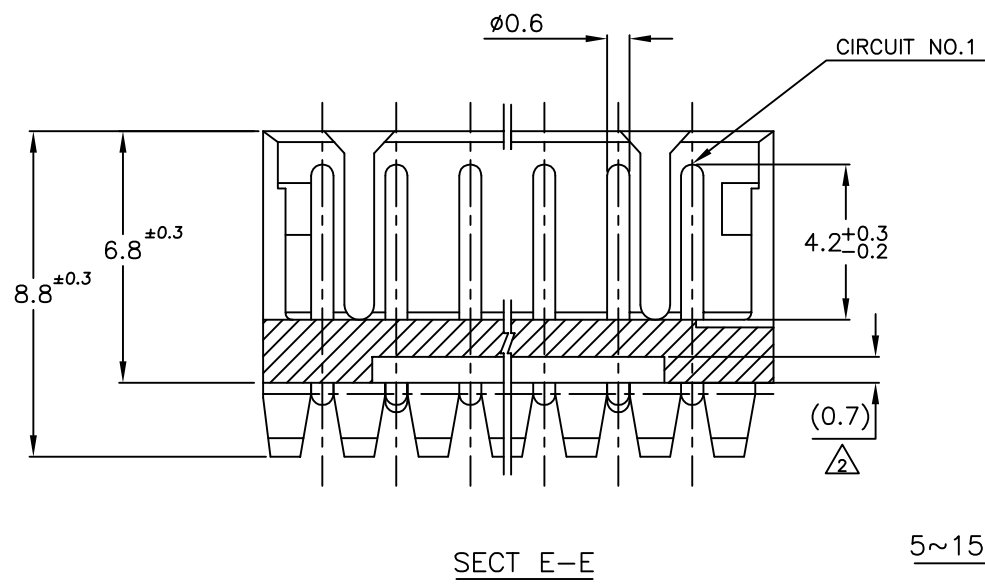

7-292250-5	5-292250-5	3-292250-5	1-292250-5	15	28	31.8	25.2	31.0
7- ↑ -4	5- ↑ -4	3- ↑ -4	1- ↑ -4	14	26	29.8	23.2	29.0
7- ↑ -3	5- ↑ -3	3- ↑ -3	1- ↑ -3	13	24	27.8	21.2	27.0
7- ↑ -2	5- ↑ -2	3- ↑ -2	1- ↑ -2	12	22	25.8	19.2	25.0
7- ↑ -1	5- ↑ -1	3- ↑ -1	1- ↑ -1	11	20	23.8	17.2	23.0
7- ↑ -0	5- ↑ -0	3- ↑ -0	1- ↑ -0	10	18	21.8	15.2	21.0
6- ↓ -9	4- ↓ -9	2- ↓ -9		9	16	19.8	13.2	19.0
6- ↓ -8	4- ↓ -8	2- ↓ -8		8	14	17.8	11.2	17.0
6- ↓ -7	4- ↓ -7	2- ↓ -7		7	12	15.8	9.2	15.0
6- ↓ -6	4- ↓ -6	2- ↓ -6		6	10	13.8	7.2	13.0
6- ↓ -5	4- ↓ -5	2- ↓ -5		5	8	11.8	5.2	11.0
6- ↓ -4	4- ↓ -4	2- ↓ -4		4	6	9.8	3.2	9.0
6- ↓ -3	4- ↓ -3	2- ↓ -3		3	4	7.8	—	7.0
6-292250-2	4-292250-2	2-292250-2	292250-2	2	2	5.8	—	5.0
BLACK	YELLOW	BLUE	NATURAL	Pos.	A	B	C	D

NOTES:
 1. MATERIAL: HOUSING - NYLON 66 (UL94V-0)
 POST - TIN BRASS
 △ 12 POS ~ 15 POS ONLY

THIS DRAWING IS A CONTROLLED DOCUMENT.

DWN	S.XU	31JAN03
CHK	S.YAO	31JAN03
APVD	T. SASAKI	31JAN03
PRODUCT SPEC	108-60016	
APPLICATION SPEC		
WEIGHT		
CUSTOMER DRAWING		

TE Connectivity

POST HEADER ASS'Y BOX-H DIP
 (AMP CT CONNECTOR 2mm PITCH)

SIZE	CAGE CODE	DRAWING NO	RESTRICTED TO
A3	00779	C=292250	—

SCALE 5:1 SHEET 1 OF 1 REV P1

X-ON Electronics

Largest Supplier of Electrical and Electronic Components