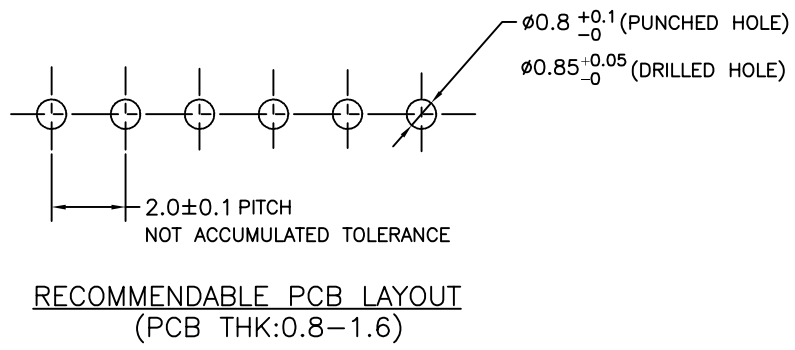

7-292250-5	5-292250-5	3-292250-5	1-292250-5	15	28	31.8	25.2	31.0
7- ↑ -4	5- ↑ -4	3- ↑ -4	1- ↑ -4	14	26	29.8	23.2	29.0
7- ↑ -3	5- ↑ -3	3- ↑ -3	1- ↑ -3	13	24	27.8	21.2	27.0
7- ↑ -2	5- ↑ -2	3- ↑ -2	1- ↑ -2	12	22	25.8	19.2	25.0
7- ↑ -1	5- ↑ -1	3- ↑ -1	1- ↑ -1	11	20	23.8	17.2	23.0
7- ↑ -0	5- ↑ -0	3- ↑ -0	1- ↑ -0	10	18	21.8	15.2	21.0
6- ↓ -9	4- ↓ -9	2- ↓ -9		9	16	19.8	13.2	19.0
6- ↓ -8	4- ↓ -8	2- ↓ -8		8	14	17.8	11.2	17.0
6- ↓ -7	4- ↓ -7	2- ↓ -7		7	12	15.8	9.2	15.0
6- ↓ -6	4- ↓ -6	2- ↓ -6		6	10	13.8	7.2	13.0
6- ↓ -5	4- ↓ -5	2- ↓ -5		5	8	11.8	5.2	11.0
6- ↓ -4	4- ↓ -4	2- ↓ -4		4	6	9.8	3.2	9.0
6- ↓ -3	4- ↓ -3	2- ↓ -3		3	4	7.8	—	7.0
6-292250-2	4-292250-2	2-292250-2	292250-2	2	2	5.8	—	5.0
BLACK	YELLOW	BLUE	NATURAL	Pos.	A	B	C	D

NOTES:
 1. MATERIAL: HOUSING - NYLON 66 (UL94V-0)
 POST - TIN BRASS
 △ 12 POS ~ 15 POS ONLY

THIS DRAWING IS A CONTROLLED DOCUMENT.

DWN	S.XU	31JAN03
CHK	S.YAO	31JAN03
APVD	T. SASAKI	31JAN03
PRODUCT SPEC	108-60016	
APPLICATION SPEC		
WEIGHT		
CUSTOMER DRAWING		

TE Connectivity

POST HEADER ASS'Y BOX-H DIP
 (AMP CT CONNECTOR 2mm PITCH)

SIZE	CAGE CODE	DRAWING NO	RESTRICTED TO
A3	00779	C=292250	—

SCALE 5:1 SHEET 1 OF 1 REV P1

X-ON Electronics

Largest Supplier of Electrical and Electronic Components