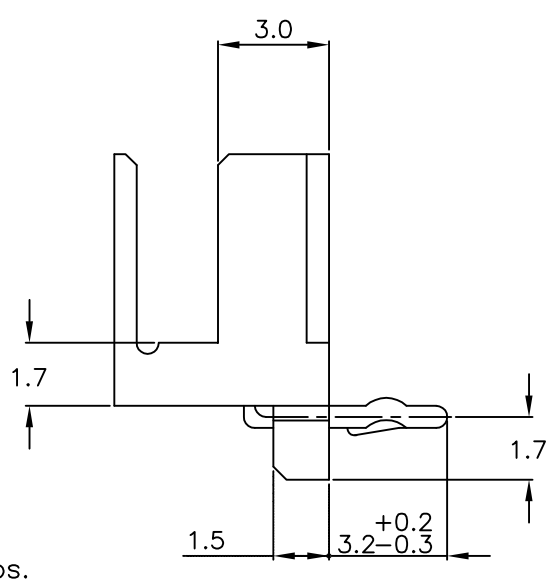

7-292250-5	5-292250-5	3-292250-5	1-292250-5	15	28	31.8	25.2	31.0
7- ↑ -4	5- ↑ -4	3- ↑ -4	1- ↑ -4	14	26	29.8	23.2	29.0
7- ↑ -3	5- ↑ -3	3- ↑ -3	1- ↑ -3	13	24	27.8	21.2	27.0
7- ↑ -2	5- ↑ -2	3- ↑ -2	1- ↑ -2	12	22	25.8	19.2	25.0
7- ↑ -1	5- ↑ -1	3- ↑ -1	1- ↑ -1	11	20	23.8	17.2	23.0
7- ↑ -0	5- ↑ -0	3- ↑ -0	1- ↑ -0	10	18	21.8	15.2	21.0
6- ↓ -9	4- ↓ -9	2- ↓ -9		9	16	19.8	13.2	19.0
6- ↓ -8	4- ↓ -8	2- ↓ -8		8	14	17.8	11.2	17.0
6- ↓ -7	4- ↓ -7	2- ↓ -7		7	12	15.8	9.2	15.0
6- ↓ -6	4- ↓ -6	2- ↓ -6		6	10	13.8	7.2	13.0
6- ↓ -5	4- ↓ -5	2- ↓ -5		5	8	11.8	5.2	11.0
6- ↓ -4	4- ↓ -4	2- ↓ -4		4	6	9.8	3.2	9.0
6- ↓ -3	4- ↓ -3	2- ↓ -3		3	4	7.8	—	7.0
6-292250-2	4-292250-2	2-292250-2	292250-2	2	2	5.8	—	5.0
BLACK	YELLOW	BLUE	NATURAL	Pos.	A	B	C	D

NOTES:
 1. MATERIAL: HOUSING - NYLON 66 (UL94V-0)
 POST - TIN BRASS
 △ 12 POS ~ 15 POS ONLY

THIS DRAWING IS A CONTROLLED DOCUMENT.

DWN	S.XU	31JAN03
CHK	S.YAO	31JAN03
APVD	T. SASAKI	31JAN03
PRODUCT SPEC	108-60016	
APPLICATION SPEC		
WEIGHT		
CUSTOMER DRAWING		

TE Connectivity

POST HEADER ASS'Y BOX-H DIP
 (AMP CT CONNECTOR 2mm PITCH)

SIZE	CAGE CODE	DRAWING NO	RESTRICTED TO
A3	00779	C=292250	—

SCALE 5:1 SHEET 1 OF 1 REV P1

X-ON Electronics

Largest Supplier of Electrical and Electronic Components