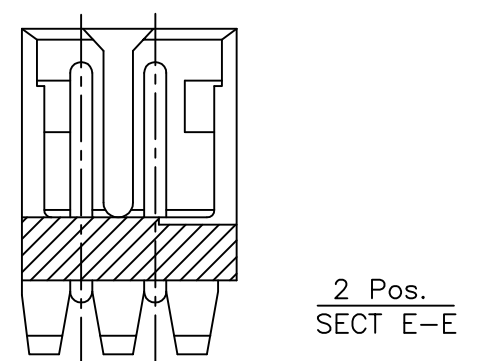

7-292250-5	5-292250-5	3-292250-5	1-292250-5	15	28	31.8	25.2	31.0
7- ↑ -4	5- ↑ -4	3- ↑ -4	1- ↑ -4	14	26	29.8	23.2	29.0
7- ↑ -3	5- ↑ -3	3- ↑ -3	1- ↑ -3	13	24	27.8	21.2	27.0
7- ↑ -2	5- ↑ -2	3- ↑ -2	1- ↑ -2	12	22	25.8	19.2	25.0
7- ↑ -1	5- ↑ -1	3- ↑ -1	1- ↑ -1	11	20	23.8	17.2	23.0
7- ↑ -0	5- ↑ -0	3- ↑ -0	1- ↑ -0	10	18	21.8	15.2	21.0
6- ↓ -9	4- ↓ -9	2- ↓ -9		9	16	19.8	13.2	19.0
6- ↓ -8	4- ↓ -8	2- ↓ -8		8	14	17.8	11.2	17.0
6- ↓ -7	4- ↓ -7	2- ↓ -7		7	12	15.8	9.2	15.0
6- ↓ -6	4- ↓ -6	2- ↓ -6		6	10	13.8	7.2	13.0
6- ↓ -5	4- ↓ -5	2- ↓ -5		5	8	11.8	5.2	11.0
6- ↓ -4	4- ↓ -4	2- ↓ -4		4	6	9.8	3.2	9.0
6- ↓ -3	4- ↓ -3	2- ↓ -3		3	4	7.8	—	7.0
6-292250-2	4-292250-2	2-292250-2	292250-2	2	2	5.8	—	5.0
BLACK	YELLOW	BLUE	NATURAL	Pos.	A	B	C	D

NOTES:
 1. MATERIAL: HOUSING - NYLON 66 (UL94V-0)
 POST - TIN BRASS
 △ 12 POS ~ 15 POS ONLY

THIS DRAWING IS A CONTROLLED DOCUMENT.

DWN	S.XU	31JAN03
CHK	S.YAO	31JAN03
APVD	T. SASAKI	31JAN03
PRODUCT SPEC	108-60016	
APPLICATION SPEC		
WEIGHT		
CUSTOMER DRAWING		

TE Connectivity

POST HEADER ASS'Y BOX-H DIP
 (AMP CT CONNECTOR 2mm PITCH)

SIZE	CAGE CODE	DRAWING NO	RESTRICTED TO
A3	00779	C=292250	—

SCALE 5:1 SHEET 1 OF 1 REV P1

X-ON Electronics

Largest Supplier of Electrical and Electronic Components