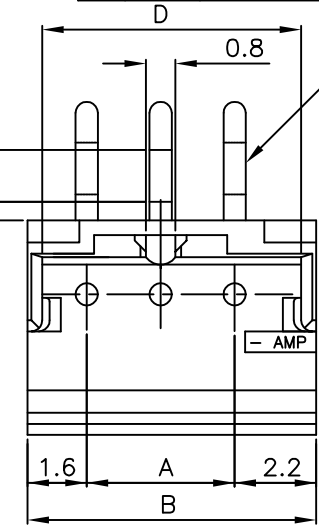

7-292250-5	5-292250-5	3-292250-5	1-292250-5	15	28	31.8	25.2	31.0
7- ↑ -4	5- ↑ -4	3- ↑ -4	1- ↑ -4	14	26	29.8	23.2	29.0
7- ↑ -3	5- ↑ -3	3- ↑ -3	1- ↑ -3	13	24	27.8	21.2	27.0
7- ↑ -2	5- ↑ -2	3- ↑ -2	1- ↑ -2	12	22	25.8	19.2	25.0
7- ↑ -1	5- ↑ -1	3- ↑ -1	1- ↑ -1	11	20	23.8	17.2	23.0
7- ↑ -0	5- ↑ -0	3- ↑ -0	1- ↑ -0	10	18	21.8	15.2	21.0
6- ↓ -9	4- ↓ -9	2- ↓ -9		9	16	19.8	13.2	19.0
6- ↓ -8	4- ↓ -8	2- ↓ -8		8	14	17.8	11.2	17.0
6- ↓ -7	4- ↓ -7	2- ↓ -7		7	12	15.8	9.2	15.0
6- ↓ -6	4- ↓ -6	2- ↓ -6		6	10	13.8	7.2	13.0
6- ↓ -5	4- ↓ -5	2- ↓ -5		5	8	11.8	5.2	11.0
6- ↓ -4	4- ↓ -4	2- ↓ -4		4	6	9.8	3.2	9.0
6- ↓ -3	4- ↓ -3	2- ↓ -3		3	4	7.8	—	7.0
6-292250-2	4-292250-2	2-292250-2	292250-2	2	2	5.8	—	5.0
BLACK	YELLOW	BLUE	NATURAL	Pos.	A	B	C	D

NOTES:
 1. MATERIAL: HOUSING - NYLON 66 (UL94V-0)
 POST - TIN BRASS
 △ 12 POS ~ 15 POS ONLY

THIS DRAWING IS A CONTROLLED DOCUMENT.

DWN	S.XU	31JAN03
CHK	S.YAO	31JAN03
APVD	T. SASAKI	31JAN03
PRODUCT SPEC	108-60016	
APPLICATION SPEC		
WEIGHT		
CUSTOMER DRAWING		

TE Connectivity

POST HEADER ASS'Y BOX-H DIP
 (AMP CT CONNECTOR 2mm PITCH)

SIZE	CAGE CODE	DRAWING NO	RESTRICTED TO
A3	00779	C=292250	—

SCALE 5:1 SHEET 1 OF 1 REV P1

X-ON Electronics

Largest Supplier of Electrical and Electronic Components