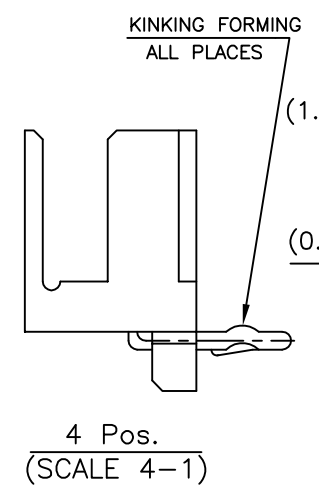

7-292250-5	5-292250-5	3-292250-5	1-292250-5	15	28	31.8	25.2	31.0
7- ↑ -4	5- ↑ -4	3- ↑ -4	1- ↑ -4	14	26	29.8	23.2	29.0
7- ↑ -3	5- ↑ -3	3- ↑ -3	1- ↑ -3	13	24	27.8	21.2	27.0
7- ↑ -2	5- ↑ -2	3- ↑ -2	1- ↑ -2	12	22	25.8	19.2	25.0
7- ↑ -1	5- ↑ -1	3- ↑ -1	1- ↑ -1	11	20	23.8	17.2	23.0
7- ↑ -0	5- ↑ -0	3- ↑ -0	1- ↑ -0	10	18	21.8	15.2	21.0
6- ↓ -9	4- ↓ -9	2- ↓ -9		9	16	19.8	13.2	19.0
6- ↓ -8	4- ↓ -8	2- ↓ -8		8	14	17.8	11.2	17.0
6- ↓ -7	4- ↓ -7	2- ↓ -7		7	12	15.8	9.2	15.0
6- ↓ -6	4- ↓ -6	2- ↓ -6		6	10	13.8	7.2	13.0
6- ↓ -5	4- ↓ -5	2- ↓ -5		5	8	11.8	5.2	11.0
6- ↓ -4	4- ↓ -4	2- ↓ -4		4	6	9.8	3.2	9.0
6- ↓ -3	4- ↓ -3	2- ↓ -3		3	4	7.8	—	7.0
6-292250-2	4-292250-2	2-292250-2	292250-2	2	2	5.8	—	5.0
BLACK	YELLOW	BLUE	NATURAL	Pos.	A	B	C	D

NOTES:
 1. MATERIAL: HOUSING - NYLON 66 (UL94V-0)
 POST - TIN BRASS
 △ 12 POS ~ 15 POS ONLY

THIS DRAWING IS A CONTROLLED DOCUMENT.

DWN	S.XU	31JAN03
CHK	S.YAO	31JAN03
APVD	T. SASAKI	31JAN03
PRODUCT SPEC	108-60016	
APPLICATION SPEC		
WEIGHT		
CUSTOMER DRAWING		

TE Connectivity

POST HEADER ASS'Y BOX-H DIP
 (AMP CT CONNECTOR 2mm PITCH)

SIZE	CAGE CODE	DRAWING NO	RESTRICTED TO
A3	00779	C=292250	—

SCALE 5:1 SHEET 1 OF 1 REV P1

X-ON Electronics

Largest Supplier of Electrical and Electronic Components