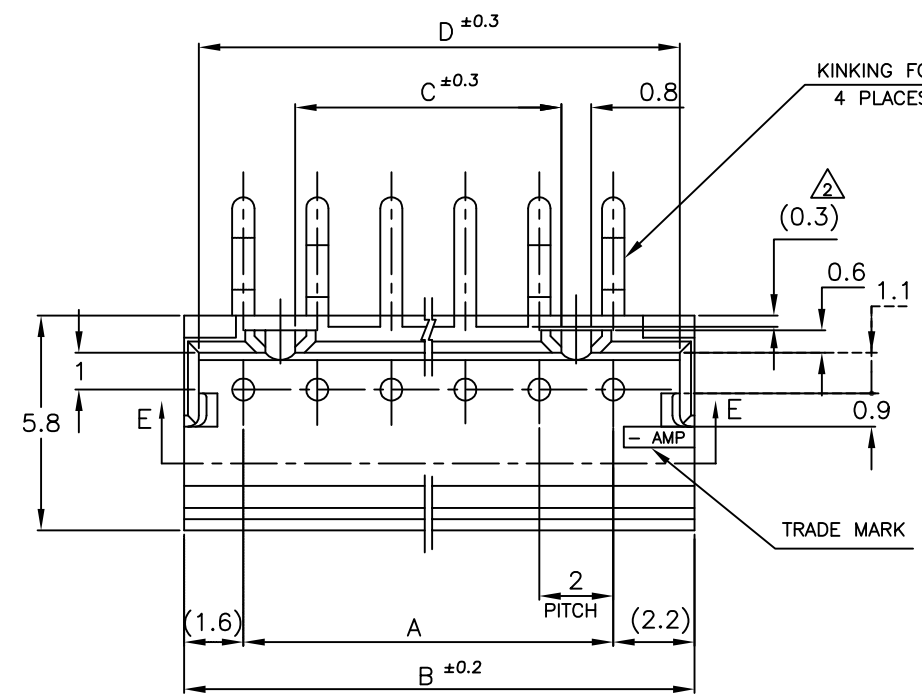

7-292250-5	5-292250-5	3-292250-5	1-292250-5	15	28	31.8	25.2	31.0
7- ↑ -4	5- ↑ -4	3- ↑ -4	1- ↑ -4	14	26	29.8	23.2	29.0
7- ↑ -3	5- ↑ -3	3- ↑ -3	1- ↑ -3	13	24	27.8	21.2	27.0
7- ↑ -2	5- ↑ -2	3- ↑ -2	1- ↑ -2	12	22	25.8	19.2	25.0
7- ↑ -1	5- ↑ -1	3- ↑ -1	1- ↑ -1	11	20	23.8	17.2	23.0
7- ↑ -0	5- ↑ -0	3- ↑ -0	1- ↑ -0	10	18	21.8	15.2	21.0
6- ↓ -9	4- ↓ -9	2- ↓ -9		9	16	19.8	13.2	19.0
6- ↓ -8	4- ↓ -8	2- ↓ -8		8	14	17.8	11.2	17.0
6- ↓ -7	4- ↓ -7	2- ↓ -7		7	12	15.8	9.2	15.0
6- ↓ -6	4- ↓ -6	2- ↓ -6		6	10	13.8	7.2	13.0
6- ↓ -5	4- ↓ -5	2- ↓ -5		5	8	11.8	5.2	11.0
6- ↓ -4	4- ↓ -4	2- ↓ -4		4	6	9.8	3.2	9.0
6- ↓ -3	4- ↓ -3	2- ↓ -3		3	4	7.8	—	7.0
6-292250-2	4-292250-2	2-292250-2	292250-2	2	2	5.8	—	5.0
BLACK	YELLOW	BLUE	NATURAL	Pos.	A	B	C	D

NOTES:
 1. MATERIAL: HOUSING - NYLON 66 (UL94V-0)
 POST - TIN BRASS
 △ 12 POS ~ 15 POS ONLY

THIS DRAWING IS A CONTROLLED DOCUMENT.

DWN	S.XU	31JAN03
CHK	S.YAO	31JAN03
APVD	T. SASAKI	31JAN03
PRODUCT SPEC	108-60016	
APPLICATION SPEC		
WEIGHT		
CUSTOMER DRAWING		

TE Connectivity

POST HEADER ASS'Y BOX-H DIP
 (AMP CT CONNECTOR 2mm PITCH)

SIZE	CAGE CODE	DRAWING NO	RESTRICTED TO
A3	00779	C=292250	—

SCALE 5:1 SHEET 1 OF 1 REV P1

X-ON Electronics

Largest Supplier of Electrical and Electronic Components