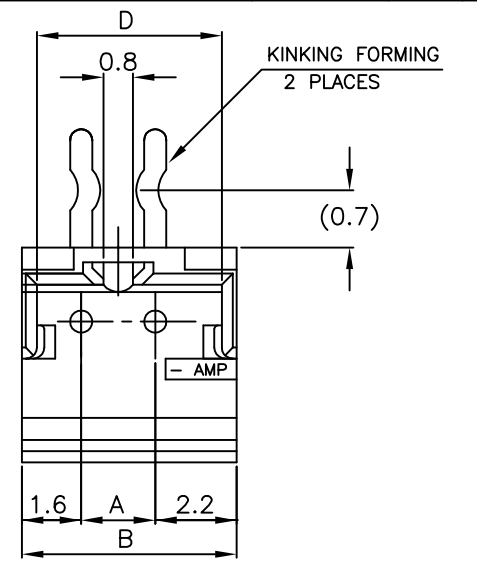

7-292250-5	5-292250-5	3-292250-5	1-292250-5	15	28	31.8	25.2	31.0
7- ↑ -4	5- ↑ -4	3- ↑ -4	1- ↑ -4	14	26	29.8	23.2	29.0
7- ↑ -3	5- ↑ -3	3- ↑ -3	1- ↑ -3	13	24	27.8	21.2	27.0
7- ↑ -2	5- ↑ -2	3- ↑ -2	1- ↑ -2	12	22	25.8	19.2	25.0
7- ↑ -1	5- ↑ -1	3- ↑ -1	1- ↑ -1	11	20	23.8	17.2	23.0
7- ↑ -0	5- ↑ -0	3- ↑ -0	1- ↑ -0	10	18	21.8	15.2	21.0
6- ↓ -9	4- ↓ -9	2- ↓ -9		9	16	19.8	13.2	19.0
6- ↓ -8	4- ↓ -8	2- ↓ -8		8	14	17.8	11.2	17.0
6- ↓ -7	4- ↓ -7	2- ↓ -7		7	12	15.8	9.2	15.0
6- ↓ -6	4- ↓ -6	2- ↓ -6		6	10	13.8	7.2	13.0
6- ↓ -5	4- ↓ -5	2- ↓ -5		5	8	11.8	5.2	11.0
6- ↓ -4	4- ↓ -4	2- ↓ -4		4	6	9.8	3.2	9.0
6- ↓ -3	4- ↓ -3	2- ↓ -3		3	4	7.8	—	7.0
6-292250-2	4-292250-2	2-292250-2	292250-2	2	2	5.8	—	5.0
BLACK	YELLOW	BLUE	NATURAL	Pos.	A	B	C	D

NOTES:
 1. MATERIAL: HOUSING - NYLON 66 (UL94V-0)
 POST - TIN BRASS
 △ 12 POS ~ 15 POS ONLY

THIS DRAWING IS A CONTROLLED DOCUMENT.

DWN	S.XU	31JAN03
CHK	S.YAO	31JAN03
APVD	T. SASAKI	31JAN03
PRODUCT SPEC	108-60016	
APPLICATION SPEC		
WEIGHT		
CUSTOMER DRAWING		

TE Connectivity

POST HEADER ASS'Y BOX-H DIP
 (AMP CT CONNECTOR 2mm PITCH)

SIZE	CAGE CODE	DRAWING NO	RESTRICTED TO
A3	00779	C=292250	—

SCALE 5:1 SHEET 1 OF 1 REV P1

X-ON Electronics

Largest Supplier of Electrical and Electronic Components