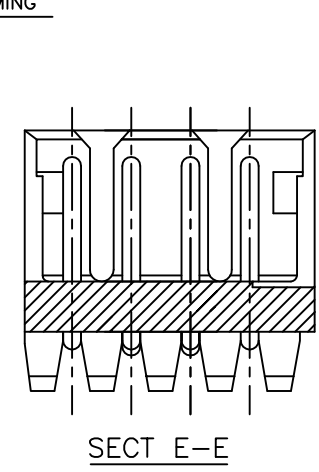

7-292250-5	5-292250-5	3-292250-5	1-292250-5	15	28	31.8	25.2	31.0
7- ↑ -4	5- ↑ -4	3- ↑ -4	1- ↑ -4	14	26	29.8	23.2	29.0
7- ↑ -3	5- ↑ -3	3- ↑ -3	1- ↑ -3	13	24	27.8	21.2	27.0
7- ↑ -2	5- ↑ -2	3- ↑ -2	1- ↑ -2	12	22	25.8	19.2	25.0
7- ↑ -1	5- ↑ -1	3- ↑ -1	1- ↑ -1	11	20	23.8	17.2	23.0
7- ↑ -0	5- ↑ -0	3- ↑ -0	1- ↑ -0	10	18	21.8	15.2	21.0
6- ↓ -9	4- ↓ -9	2- ↓ -9		9	16	19.8	13.2	19.0
6- ↓ -8	4- ↓ -8	2- ↓ -8		8	14	17.8	11.2	17.0
6- ↓ -7	4- ↓ -7	2- ↓ -7		7	12	15.8	9.2	15.0
6- ↓ -6	4- ↓ -6	2- ↓ -6		6	10	13.8	7.2	13.0
6- ↓ -5	4- ↓ -5	2- ↓ -5		5	8	11.8	5.2	11.0
6- ↓ -4	4- ↓ -4	2- ↓ -4		4	6	9.8	3.2	9.0
6- ↓ -3	4- ↓ -3	2- ↓ -3		3	4	7.8	—	7.0
6-292250-2	4-292250-2	2-292250-2	292250-2	2	2	5.8	—	5.0
BLACK	YELLOW	BLUE	NATURAL	Pos.	A	B	C	D

NOTES:
 1. MATERIAL: HOUSING - NYLON 66 (UL94V-0)
 POST - TIN BRASS
 △ 12 POS ~ 15 POS ONLY

THIS DRAWING IS A CONTROLLED DOCUMENT.

DWN	S.XU	31JAN03
CHK	S.YAO	31JAN03
APVD	T. SASAKI	31JAN03
PRODUCT SPEC	108-60016	
APPLICATION SPEC		
WEIGHT		
CUSTOMER DRAWING		

TE Connectivity

POST HEADER ASS'Y BOX-H DIP
 (AMP CT CONNECTOR 2mm PITCH)

SIZE	CAGE CODE	DRAWING NO	RESTRICTED TO
A3	00779	C=292250	—

SCALE 5:1 SHEET 1 OF 1 REV P1

X-ON Electronics

Largest Supplier of Electrical and Electronic Components