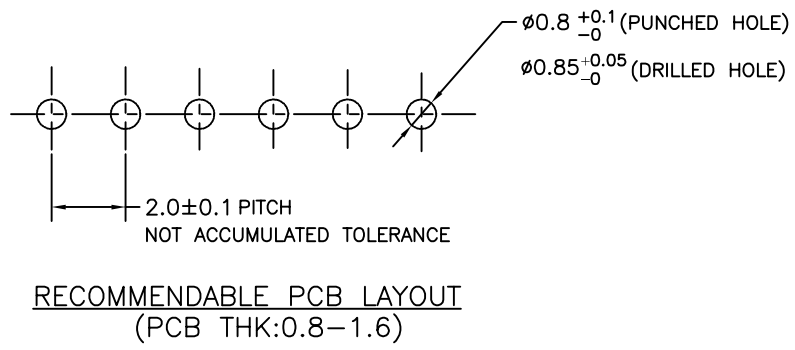

7-292250-5	5-292250-5	3-292250-5	1-292250-5	15	28	31.8	25.2	31.0
7- ↑ -4	5- ↑ -4	3- ↑ -4	1- ↑ -4	14	26	29.8	23.2	29.0
7- ↓ -3	5- ↓ -3	3- ↓ -3	1- ↓ -3	13	24	27.8	21.2	27.0
7- ↑ -2	5- ↑ -2	3- ↑ -2	1- ↑ -2	12	22	25.8	19.2	25.0
7- ↓ -1	5- ↓ -1	3- ↓ -1	1- ↓ -1	11	20	23.8	17.2	23.0
7- ↑ -0	5- ↑ -0	3- ↑ -0	1- ↑ -0	10	18	21.8	15.2	21.0
6- ↓ -9	4- ↓ -9	2- ↓ -9		9	16	19.8	13.2	19.0
6- ↑ -8	4- ↑ -8	2- ↑ -8		8	14	17.8	11.2	17.0
6- ↓ -7	4- ↓ -7	2- ↓ -7		7	12	15.8	9.2	15.0
6- ↑ -6	4- ↑ -6	2- ↑ -6		6	10	13.8	7.2	13.0
6- ↓ -5	4- ↓ -5	2- ↓ -5		5	8	11.8	5.2	11.0
6- ↑ -4	4- ↑ -4	2- ↑ -4		4	6	9.8	3.2	9.0
6- ↓ -3	4- ↓ -3	2- ↓ -3		3	4	7.8	—	7.0
6-292250-2	4-292250-2	2-292250-2	292250-2	2	2	5.8	—	5.0
BLACK	YELLOW	BLUE	NATURAL	Pos.	A	B	C	D

NOTES:
 1. MATERIAL: HOUSING - NYLON 66 (UL94V-0)
 POST - TIN BRASS
 △ 12 POS ~ 15 POS ONLY

THIS DRAWING IS A CONTROLLED DOCUMENT.

DWN	S.XU	31JAN03
CHK	S.YAO	31JAN03
APVD	T. SAKAI	31JAN03
PRODUCT SPEC	108-60016	
APPLICATION SPEC	-	
WEIGHT	-	
CUSTOMER DRAWING	SCALE 5:1	