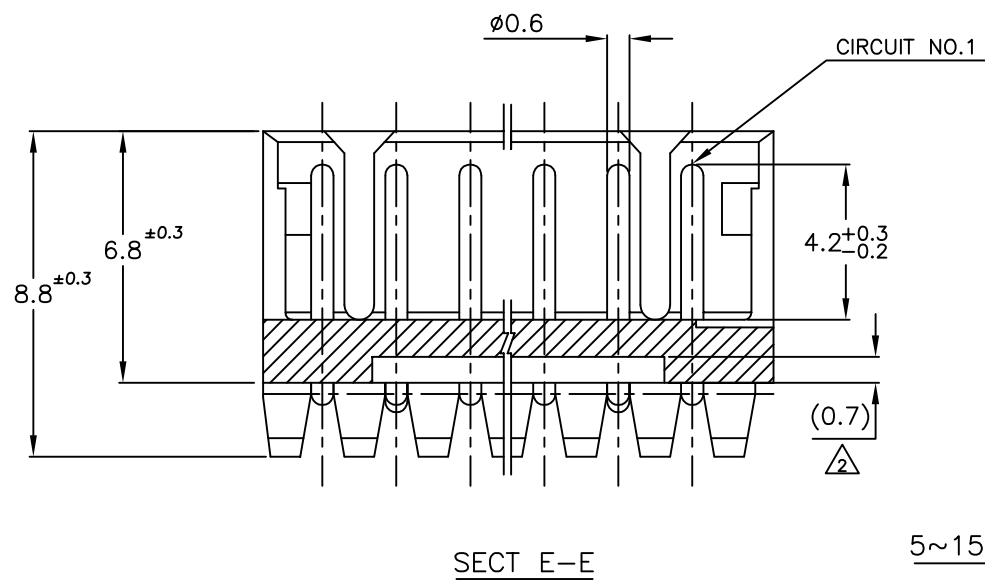

7-292250-5	5-292250-5	3-292250-5	1-292250-5	15	28	31.8	25.2	31.0
7- ↑ -4	5- ↑ -4	3- ↑ -4	1- ↑ -4	14	26	29.8	23.2	29.0
7- ↓ -3	5- ↓ -3	3- ↓ -3	1- ↓ -3	13	24	27.8	21.2	27.0
7- ↑ -2	5- ↑ -2	3- ↑ -2	1- ↑ -2	12	22	25.8	19.2	25.0
7- ↓ -1	5- ↓ -1	3- ↓ -1	1- ↓ -1	11	20	23.8	17.2	23.0
7- ↑ -0	5- ↑ -0	3- ↑ -0	1- ↑ -0	10	18	21.8	15.2	21.0
6- ↓ -9	4- ↓ -9	2- ↓ -9		9	16	19.8	13.2	19.0
6- ↑ -8	4- ↑ -8	2- ↑ -8		8	14	17.8	11.2	17.0
6- ↓ -7	4- ↓ -7	2- ↓ -7		7	12	15.8	9.2	15.0
6- ↑ -6	4- ↑ -6	2- ↑ -6		6	10	13.8	7.2	13.0
6- ↓ -5	4- ↓ -5	2- ↓ -5		5	8	11.8	5.2	11.0
6- ↑ -4	4- ↑ -4	2- ↑ -4		4	6	9.8	3.2	9.0
6- ↓ -3	4- ↓ -3	2- ↓ -3		3	4	7.8	—	7.0
6-292250-2	4-292250-2	2-292250-2	292250-2	2	2	5.8	—	5.0
BLACK	YELLOW	BLUE	NATURAL	Pos.	A	B	C	D

NOTES:
 1. MATERIAL: HOUSING - NYLON 66 (UL94V-0)
 POST - TIN BRASS
 △ 12 POS ~ 15 POS ONLY

THIS DRAWING IS A CONTROLLED DOCUMENT.

DWN	S.XU	31JAN03
CHK	S.YAO	31JAN03
APVD	T. SAKAI	31JAN03
PRODUCT SPEC	108-60016	
APPLICATION SPEC	-	
WEIGHT	-	
CUSTOMER DRAWING	SCALE 5:1	

TE Connectivity

POST HEADER ASS'Y BOX-H DIP
(AMP CT CONNECTOR 2mm PITCH)

SIZE	CAGE CODE	DRAWING NO	RESTRICTED TO
A3	00779	C=292250	-

SHEET 1 OF 1 REV P1

X-ON Electronics

Largest Supplier of Electrical and Electronic Components