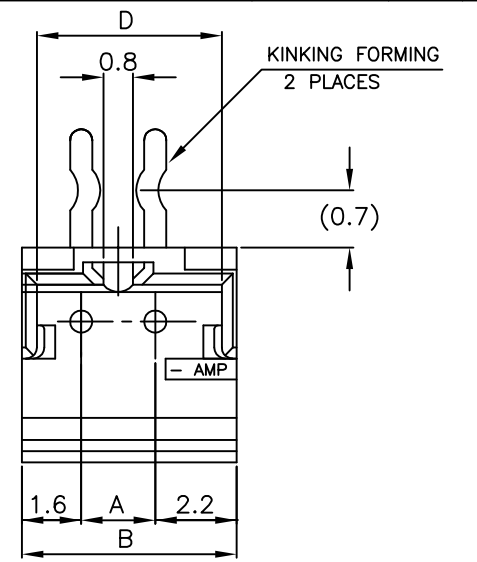

7-292250-5	5-292250-5	3-292250-5	1-292250-5	15	28	31.8	25.2	31.0
7- ↑ -4	5- ↑ -4	3- ↑ -4	1- ↑ -4	14	26	29.8	23.2	29.0
7- ↓ -3	5- ↓ -3	3- ↓ -3	1- ↓ -3	13	24	27.8	21.2	27.0
7- ↑ -2	5- ↑ -2	3- ↑ -2	1- ↑ -2	12	22	25.8	19.2	25.0
7- ↓ -1	5- ↓ -1	3- ↓ -1	1- ↓ -1	11	20	23.8	17.2	23.0
7- ↑ -0	5- ↑ -0	3- ↑ -0	1- ↑ -0	10	18	21.8	15.2	21.0
6- ↓ -9	4- ↓ -9	2- ↓ -9		9	16	19.8	13.2	19.0
6- ↑ -8	4- ↑ -8	2- ↑ -8		8	14	17.8	11.2	17.0
6- ↓ -7	4- ↓ -7	2- ↓ -7		7	12	15.8	9.2	15.0
6- ↑ -6	4- ↑ -6	2- ↑ -6		6	10	13.8	7.2	13.0
6- ↓ -5	4- ↓ -5	2- ↓ -5		5	8	11.8	5.2	11.0
6- ↑ -4	4- ↑ -4	2- ↑ -4		4	6	9.8	3.2	9.0
6- ↓ -3	4- ↓ -3	2- ↓ -3		3	4	7.8	—	7.0
6-292250-2	4-292250-2	2-292250-2	292250-2	2	2	5.8	—	5.0
BLACK	YELLOW	BLUE	NATURAL	Pos.	A	B	C	D

NOTES:
 1. MATERIAL: HOUSING - NYLON 66 (UL94V-0)
 POST - TIN BRASS
 △ 12 POS ~ 15 POS ONLY

THIS DRAWING IS A CONTROLLED DOCUMENT.

DWN	S.XU	31JAN03
CHK	S.YAO	31JAN03
APVD	T. SAKAI	31JAN03
PRODUCT SPEC	108-60016	
APPLICATION SPEC	-	
WEIGHT	-	
CUSTOMER DRAWING	SCALE 5:1	

TE Connectivity

POST HEADER ASS'Y BOX-H DIP
(AMP CT CONNECTOR 2mm PITCH)

SIZE	CAGE CODE	DRAWING NO	RESTRICTED TO
A3	00779	C=292250	-

SHEET 1 OF 1 REV P1

X-ON Electronics

Largest Supplier of Electrical and Electronic Components