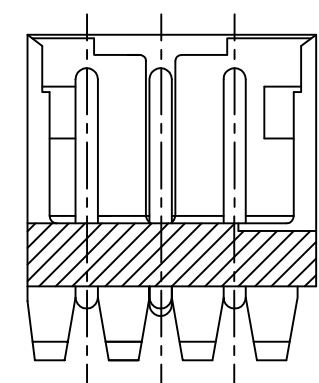

7-292250-5	5-292250-5	3-292250-5	1-292250-5	15	28	31.8	25.2	31.0
7- ↑ -4	5- ↑ -4	3- ↑ -4	1- ↑ -4	14	26	29.8	23.2	29.0
7- ↓ -3	5- ↓ -3	3- ↓ -3	1- ↓ -3	13	24	27.8	21.2	27.0
7- ↑ -2	5- ↑ -2	3- ↑ -2	1- ↑ -2	12	22	25.8	19.2	25.0
7- ↓ -1	5- ↓ -1	3- ↓ -1	1- ↓ -1	11	20	23.8	17.2	23.0
7- ↑ -0	5- ↑ -0	3- ↑ -0	1- ↑ -0	10	18	21.8	15.2	21.0
6- ↓ -9	4- ↓ -9	2- ↓ -9		9	16	19.8	13.2	19.0
6- ↑ -8	4- ↑ -8	2- ↑ -8		8	14	17.8	11.2	17.0
6- ↓ -7	4- ↓ -7	2- ↓ -7		7	12	15.8	9.2	15.0
6- ↑ -6	4- ↑ -6	2- ↑ -6		6	10	13.8	7.2	13.0
6- ↓ -5	4- ↓ -5	2- ↓ -5		5	8	11.8	5.2	11.0
6- ↑ -4	4- ↑ -4	2- ↑ -4		4	6	9.8	3.2	9.0
6- ↓ -3	4- ↓ -3	2- ↓ -3		3	4	7.8	—	7.0
6-292250-2	4-292250-2	2-292250-2	292250-2	2	2	5.8	—	5.0
BLACK	YELLOW	BLUE	NATURAL	Pos.	A	B	C	D

NOTES:
 1. MATERIAL: HOUSING - NYLON 66 (UL94V-0)
 POST - TIN BRASS
 △ 12 POS ~ 15 POS ONLY

THIS DRAWING IS A CONTROLLED DOCUMENT.

DWN	S.XU	31JAN03
CHK	S.YAO	31JAN03
APVD	T. SAKAI	31JAN03
PRODUCT SPEC	108-60016	
APPLICATION SPEC	-	
WEIGHT	-	
CUSTOMER DRAWING	SCALE 5:1	

TE Connectivity

POST HEADER ASS'Y BOX-H DIP
(AMP CT CONNECTOR 2mm PITCH)

SIZE	CAGE CODE	DRAWING NO	RESTRICTED TO
A3	00779	C=292250	-

SHEET 1 OF 1 REV P1

X-ON Electronics

Largest Supplier of Electrical and Electronic Components