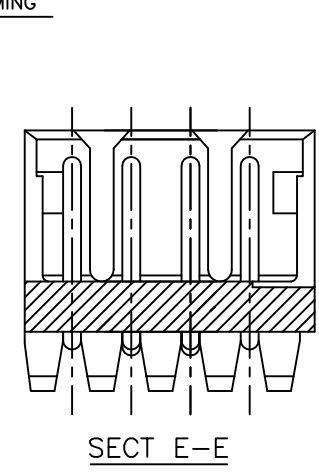

7-292250-5	5-292250-5	3-292250-5	1-292250-5	15	28	31.8	25.2	31.0
7- ↑ -4	5- ↑ -4	3- ↑ -4	1- ↑ -4	14	26	29.8	23.2	29.0
7- ↓ -3	5- ↓ -3	3- ↓ -3	1- ↓ -3	13	24	27.8	21.2	27.0
7- ↑ -2	5- ↑ -2	3- ↑ -2	1- ↑ -2	12	22	25.8	19.2	25.0
7- ↓ -1	5- ↓ -1	3- ↓ -1	1- ↓ -1	11	20	23.8	17.2	23.0
7- ↑ -0	5- ↑ -0	3- ↑ -0	1- ↑ -0	10	18	21.8	15.2	21.0
6- ↓ -9	4- ↓ -9	2- ↓ -9		9	16	19.8	13.2	19.0
6- ↑ -8	4- ↑ -8	2- ↑ -8		8	14	17.8	11.2	17.0
6- ↓ -7	4- ↓ -7	2- ↓ -7		7	12	15.8	9.2	15.0
6- ↑ -6	4- ↑ -6	2- ↑ -6		6	10	13.8	7.2	13.0
6- ↓ -5	4- ↓ -5	2- ↓ -5		5	8	11.8	5.2	11.0
6- ↑ -4	4- ↑ -4	2- ↑ -4		4	6	9.8	3.2	9.0
6- ↓ -3	4- ↓ -3	2- ↓ -3		3	4	7.8	—	7.0
6-292250-2	4-292250-2	2-292250-2	292250-2	2	2	5.8	—	5.0
BLACK	YELLOW	BLUE	NATURAL	Pos.	A	B	C	D

NOTES:
 1. MATERIAL: HOUSING - NYLON 66 (UL94V-0)
 POST - TIN BRASS
 △ 12 POS ~ 15 POS ONLY

THIS DRAWING IS A CONTROLLED DOCUMENT.

DWN	S.XU	31JAN03
CHK	S.YAO	31JAN03
APVD	T. SAKAI	31JAN03
PRODUCT SPEC	108-60016	
APPLICATION SPEC	-	
WEIGHT	-	
CUSTOMER DRAWING	SCALE 5:1	

TE Connectivity

POST HEADER ASS'Y BOX-H DIP
(AMP CT CONNECTOR 2mm PITCH)

SIZE	CAGE CODE	DRAWING NO	RESTRICTED TO
A3	00779	C=292250	-

SHEET 1 OF 1 REV P1

X-ON Electronics

Largest Supplier of Electrical and Electronic Components