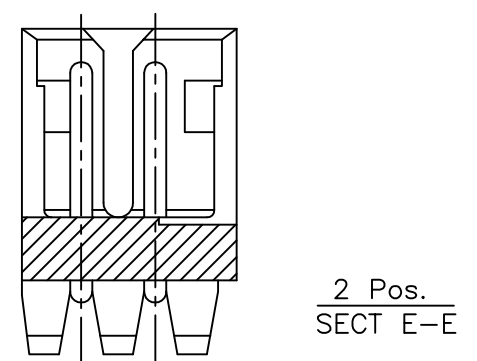

7-292250-5	5-292250-5	3-292250-5	1-292250-5	15	28	31.8	25.2	31.0
7- ↑ -4	5- ↑ -4	3- ↑ -4	1- ↑ -4	14	26	29.8	23.2	29.0
7- ↓ -3	5- ↓ -3	3- ↓ -3	1- ↓ -3	13	24	27.8	21.2	27.0
7- ↑ -2	5- ↑ -2	3- ↑ -2	1- ↑ -2	12	22	25.8	19.2	25.0
7- ↓ -1	5- ↓ -1	3- ↓ -1	1- ↓ -1	11	20	23.8	17.2	23.0
7- ↑ -0	5- ↑ -0	3- ↑ -0	1- ↑ -0	10	18	21.8	15.2	21.0
6- ↓ -9	4- ↓ -9	2- ↓ -9		9	16	19.8	13.2	19.0
6- ↑ -8	4- ↑ -8	2- ↑ -8		8	14	17.8	11.2	17.0
6- ↓ -7	4- ↓ -7	2- ↓ -7		7	12	15.8	9.2	15.0
6- ↑ -6	4- ↑ -6	2- ↑ -6		6	10	13.8	7.2	13.0
6- ↓ -5	4- ↓ -5	2- ↓ -5		5	8	11.8	5.2	11.0
6- ↑ -4	4- ↑ -4	2- ↑ -4		4	6	9.8	3.2	9.0
6- ↓ -3	4- ↓ -3	2- ↓ -3		3	4	7.8	—	7.0
6-292250-2	4-292250-2	2-292250-2	292250-2	2	2	5.8	—	5.0
BLACK	YELLOW	BLUE	NATURAL	Pos.	A	B	C	D

NOTES:
 1. MATERIAL: HOUSING - NYLON 66 (UL94V-0)
 POST - TIN BRASS
 △ 12 POS ~ 15 POS ONLY

THIS DRAWING IS A CONTROLLED DOCUMENT.

DWN	S.XU	31JAN03
CHK	S.YAO	31JAN03
APVD	T. SAKAI	31JAN03
PRODUCT SPEC	108-60016	
APPLICATION SPEC	-	
WEIGHT	-	
CUSTOMER DRAWING	SCALE 5:1	

TE Connectivity

POST HEADER ASS'Y BOX-H DIP
(AMP CT CONNECTOR 2mm PITCH)

SIZE	CAGE CODE	DRAWING NO	RESTRICTED TO
A3	00779	C=292250	-

SHEET 1 OF 1 REV P1

X-ON Electronics

Largest Supplier of Electrical and Electronic Components