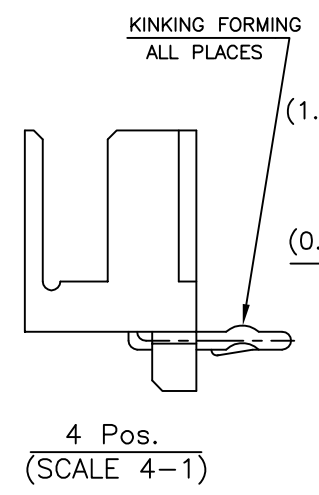

7-292250-5	5-292250-5	3-292250-5	1-292250-5	15	28	31.8	25.2	31.0
7- ↑ -4	5- ↑ -4	3- ↑ -4	1- ↑ -4	14	26	29.8	23.2	29.0
7- ↓ -3	5- ↓ -3	3- ↓ -3	1- ↓ -3	13	24	27.8	21.2	27.0
7- ↑ -2	5- ↑ -2	3- ↑ -2	1- ↑ -2	12	22	25.8	19.2	25.0
7- ↓ -1	5- ↓ -1	3- ↓ -1	1- ↓ -1	11	20	23.8	17.2	23.0
7- ↑ -0	5- ↑ -0	3- ↑ -0	1- ↑ -0	10	18	21.8	15.2	21.0
6- ↓ -9	4- ↓ -9	2- ↓ -9		9	16	19.8	13.2	19.0
6- ↑ -8	4- ↑ -8	2- ↑ -8		8	14	17.8	11.2	17.0
6- ↓ -7	4- ↓ -7	2- ↓ -7		7	12	15.8	9.2	15.0
6- ↑ -6	4- ↑ -6	2- ↑ -6		6	10	13.8	7.2	13.0
6- ↓ -5	4- ↓ -5	2- ↓ -5		5	8	11.8	5.2	11.0
6- ↑ -4	4- ↑ -4	2- ↑ -4		4	6	9.8	3.2	9.0
6- ↓ -3	4- ↓ -3	2- ↓ -3		3	4	7.8	—	7.0
6-292250-2	4-292250-2	2-292250-2	292250-2	2	2	5.8	—	5.0
BLACK	YELLOW	BLUE	NATURAL	Pos.	A	B	C	D

NOTES:
 1. MATERIAL: HOUSING - NYLON 66 (UL94V-0)
 POST - TIN BRASS
 △ 12 POS ~ 15 POS ONLY

THIS DRAWING IS A CONTROLLED DOCUMENT.

DWN	S.XU	31JAN03
CHK	S.YAO	31JAN03
APVD	T. SAKAI	31JAN03
PRODUCT SPEC	108-60016	
APPLICATION SPEC	-	
WEIGHT	-	
CUSTOMER DRAWING	SCALE 5:1	

TE Connectivity

POST HEADER ASS'Y BOX-H DIP
(AMP CT CONNECTOR 2mm PITCH)

SIZE	CAGE CODE	DRAWING NO	RESTRICTED TO
A3	00779	C=292250	-

SHEET 1 OF 1 REV P1

X-ON Electronics

Largest Supplier of Electrical and Electronic Components