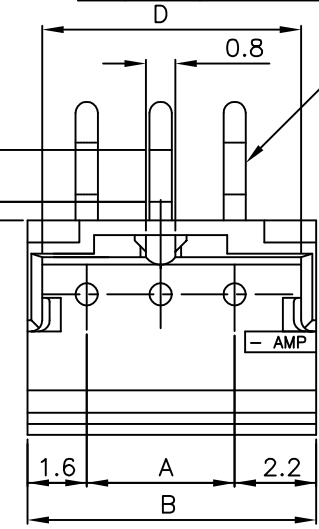

7-292250-5	5-292250-5	3-292250-5	1-292250-5	15	28	31.8	25.2	31.0
7- ↑ -4	5- ↑ -4	3- ↑ -4	1- ↑ -4	14	26	29.8	23.2	29.0
7- ↓ -3	5- ↓ -3	3- ↓ -3	1- ↓ -3	13	24	27.8	21.2	27.0
7- ↑ -2	5- ↑ -2	3- ↑ -2	1- ↑ -2	12	22	25.8	19.2	25.0
7- ↓ -1	5- ↓ -1	3- ↓ -1	1- ↓ -1	11	20	23.8	17.2	23.0
7- ↑ -0	5- ↑ -0	3- ↑ -0	1- ↑ -0	10	18	21.8	15.2	21.0
6- ↓ -9	4- ↓ -9	2- ↓ -9		9	16	19.8	13.2	19.0
6- ↑ -8	4- ↑ -8	2- ↑ -8		8	14	17.8	11.2	17.0
6- ↓ -7	4- ↓ -7	2- ↓ -7		7	12	15.8	9.2	15.0
6- ↑ -6	4- ↑ -6	2- ↑ -6		6	10	13.8	7.2	13.0
6- ↓ -5	4- ↓ -5	2- ↓ -5		5	8	11.8	5.2	11.0
6- ↑ -4	4- ↑ -4	2- ↑ -4		4	6	9.8	3.2	9.0
6- ↓ -3	4- ↓ -3	2- ↓ -3		3	4	7.8	—	7.0
6-292250-2	4-292250-2	2-292250-2	292250-2	2	2	5.8	—	5.0
BLACK	YELLOW	BLUE	NATURAL	Pos.	A	B	C	D

NOTES:
 1. MATERIAL: HOUSING - NYLON 66 (UL94V-0)
 POST - TIN BRASS
 △ 12 POS ~ 15 POS ONLY

THIS DRAWING IS A CONTROLLED DOCUMENT.

DWN	S.XU	31JAN03
CHK	S.YAO	31JAN03
APVD	T. SAKAI	31JAN03
PRODUCT SPEC	108-60016	
APPLICATION SPEC	-	
WEIGHT	-	
CUSTOMER DRAWING	SCALE 5:1	

TE Connectivity

POST HEADER ASS'Y BOX-H DIP
(AMP CT CONNECTOR 2mm PITCH)

SIZE	CAGE CODE	DRAWING NO	RESTRICTED TO
A3	00779	C=292250	-

SHEET 1 OF 1 REV P1

X-ON Electronics

Largest Supplier of Electrical and Electronic Components