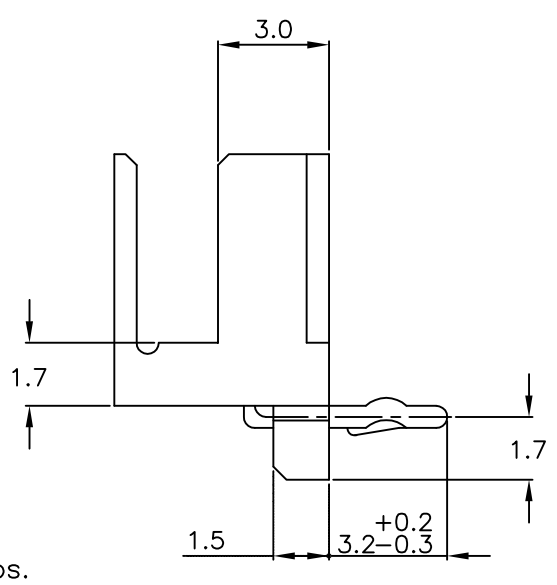

7-292250-5	5-292250-5	3-292250-5	1-292250-5	15	28	31.8	25.2	31.0
7- ↑ -4	5- ↑ -4	3- ↑ -4	1- ↑ -4	14	26	29.8	23.2	29.0
7- ↓ -3	5- ↓ -3	3- ↓ -3	1- ↓ -3	13	24	27.8	21.2	27.0
7- ↑ -2	5- ↑ -2	3- ↑ -2	1- ↑ -2	12	22	25.8	19.2	25.0
7- ↓ -1	5- ↓ -1	3- ↓ -1	1- ↓ -1	11	20	23.8	17.2	23.0
7- ↑ -0	5- ↑ -0	3- ↑ -0	1- ↑ -0	10	18	21.8	15.2	21.0
6- ↓ -9	4- ↓ -9	2- ↓ -9		9	16	19.8	13.2	19.0
6- ↑ -8	4- ↑ -8	2- ↑ -8		8	14	17.8	11.2	17.0
6- ↓ -7	4- ↓ -7	2- ↓ -7		7	12	15.8	9.2	15.0
6- ↑ -6	4- ↑ -6	2- ↑ -6		6	10	13.8	7.2	13.0
6- ↓ -5	4- ↓ -5	2- ↓ -5		5	8	11.8	5.2	11.0
6- ↑ -4	4- ↑ -4	2- ↑ -4		4	6	9.8	3.2	9.0
6- ↓ -3	4- ↓ -3	2- ↓ -3		3	4	7.8	—	7.0
6-292250-2	4-292250-2	2-292250-2	292250-2	2	2	5.8	—	5.0
BLACK	YELLOW	BLUE	NATURAL	Pos.	A	B	C	D

NOTES:
 1. MATERIAL: HOUSING - NYLON 66 (UL94V-0)
 POST - TIN BRASS
 △ 12 POS ~ 15 POS ONLY

THIS DRAWING IS A CONTROLLED DOCUMENT.

DWN	S.XU	31JAN03
CHK	S.YAO	31JAN03
APVD	T. SAKAI	31JAN03
PRODUCT SPEC	108-60016	
APPLICATION SPEC	-	
WEIGHT	-	
CUSTOMER DRAWING	SCALE 5:1	

TE Connectivity

POST HEADER ASS'Y BOX-H DIP
(AMP CT CONNECTOR 2mm PITCH)

SIZE	CAGE CODE	DRAWING NO	RESTRICTED TO
A3	00779	C=292250	-

SHEET 1 OF 1 REV P1

X-ON Electronics

Largest Supplier of Electrical and Electronic Components