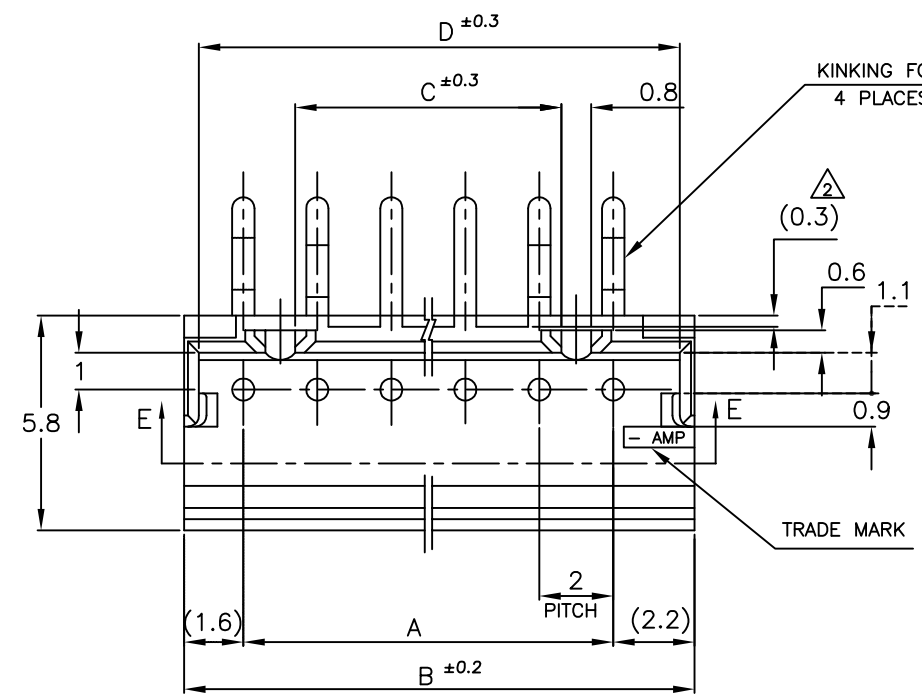

7-292250-5	5-292250-5	3-292250-5	1-292250-5	15	28	31.8	25.2	31.0
7- ↑ -4	5- ↑ -4	3- ↑ -4	1- ↑ -4	14	26	29.8	23.2	29.0
7- ↓ -3	5- ↓ -3	3- ↓ -3	1- ↓ -3	13	24	27.8	21.2	27.0
7- ↑ -2	5- ↑ -2	3- ↑ -2	1- ↑ -2	12	22	25.8	19.2	25.0
7- ↓ -1	5- ↓ -1	3- ↓ -1	1- ↓ -1	11	20	23.8	17.2	23.0
7- ↑ -0	5- ↑ -0	3- ↑ -0	1- ↑ -0	10	18	21.8	15.2	21.0
6- ↓ -9	4- ↓ -9	2- ↓ -9		9	16	19.8	13.2	19.0
6- ↑ -8	4- ↑ -8	2- ↑ -8		8	14	17.8	11.2	17.0
6- ↓ -7	4- ↓ -7	2- ↓ -7		7	12	15.8	9.2	15.0
6- ↑ -6	4- ↑ -6	2- ↑ -6		6	10	13.8	7.2	13.0
6- ↓ -5	4- ↓ -5	2- ↓ -5		5	8	11.8	5.2	11.0
6- ↑ -4	4- ↑ -4	2- ↑ -4		4	6	9.8	3.2	9.0
6- ↓ -3	4- ↓ -3	2- ↓ -3		3	4	7.8	—	7.0
6-292250-2	4-292250-2	2-292250-2	292250-2	2	2	5.8	—	5.0
BLACK	YELLOW	BLUE	NATURAL	Pos.	A	B	C	D

NOTES:
 1. MATERIAL: HOUSING - NYLON 66 (UL94V-0)
 POST - TIN BRASS
 △ 12 POS ~ 15 POS ONLY

THIS DRAWING IS A CONTROLLED DOCUMENT.

DWN	S.XU	31JAN03
CHK	S.YAO	31JAN03
APVD	T. SAKAI	31JAN03
PRODUCT SPEC	108-60016	
APPLICATION SPEC	-	
WEIGHT	-	
CUSTOMER DRAWING	SCALE 5:1	

TE Connectivity

POST HEADER ASS'Y BOX-H DIP
(AMP CT CONNECTOR 2mm PITCH)

SIZE	CAGE CODE	DRAWING NO	RESTRICTED TO
A3	00779	C=292250	-

SHEET 1 OF 1 REV P1

X-ON Electronics

Largest Supplier of Electrical and Electronic Components