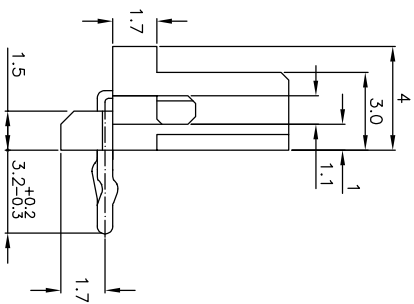

5~15 Pos.

- NOTES:
- MATERIAL: NYLON 66 (UL94V-0)
POST - TIN BRASS
 - APPLICABLE RECEPTACLE P/N 173977
 - THIS PART HAS BEEN OBSOLETE.

7-292253-4	5-292253-5	3-292253-6	1-292253-5	15	28	31.8	25.2	31.0
7-4	5-3	3-4	1-4	14	26	29.8	23.2	29.0
7-3	5-3	3-3	1-3	13	24	27.8	21.2	27.0
7-2	5-2	3-2	1-2	12	22	25.8	19.2	25.0
7-1	5-1	3-1	1-1	11	20	23.8	17.2	23.0
7-0	5-0	3-0	1-0	10	18	21.8	15.2	21.0
6-9	4-9	2-9	1-9	9	16	19.8	13.2	19.0
6-8	4-8	2-8	1-8	8	14	17.8	11.2	17.0
6-7	4-7	2-7	1-7	7	12	15.8	9.2	15.0
6-6	4-6	2-6	1-6	6	10	13.8	7.2	13.0
6-5	4-5	2-5	1-5	5	8	11.8	5.2	11.0
6-4	4-4	2-4	1-4	4	6	9.8	3.2	9.0
6-3	4-3	2-3	1-3	3	4	7.8	1.2	7.0
6-2	4-2	2-2	1-2	2	2	5.8	—	5.0
6-292253-2	4-292253-2	2-292253-2	292253-2	2	2	5.8	—	5.0

TOLERANCES UNLESS OTHERWISE SPECIFIED:

10 >	*	±0.2
30 >	*	±0.25
100 >	*	±0.3
ANGLE	>30	±3

THIS DRAWING IS A CONTROLLED DOCUMENT.

DMN S.XU
CHK S.YAO

AP'D T.SASAKI
PRODUCT SPEC 108-60016

APPLICATION SPEC

WEIGHT

CUSTOMER DRAWING

DMN S.XU
CHK S.YAO
AP'D T.SASAKI
PRODUCT SPEC 108-60016
APPLICATION SPEC

NAME
Tyco Electronics Corporation
SHANGHAI, CHINA

POST HEADER ASS'Y HORIZONTAL TYPE
(AMP CT CONNECTOR 2mm PITCH)

SIZE A3
PAGE CODE 00779
DRAWING NO. 292253