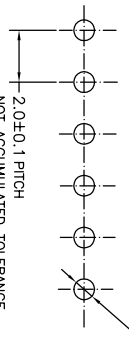

5~15 Pos.

- NOTES:
- MATERIAL: NYLON 66 (UL94V-0)
POST - TIN BRASS
 - APPLICABLE RECEPTACLE P/N 173977
 - THIS PART HAS BEEN OBSOLETE.

7-292253-4	5-292253-5	3-292253-6	1-292253-5	15	28	31.8	25.2	31.0
7-4	5-3	3-4	1-4	14	26	29.8	23.2	29.0
7-3	5-3	3-3	1-3	13	24	27.8	21.2	27.0
7-2	5-2	3-2	1-2	12	22	25.8	19.2	25.0
7-1	5-1	3-1	1-1	11	20	23.8	17.2	23.0
7-0	5-0	3-0	1-0	10	18	21.8	15.2	21.0
6-9	4-9	2-9	1-9	9	16	19.8	13.2	19.0
6-8	4-8	2-8	1-8	8	14	17.8	11.2	17.0
6-7	4-7	2-7	1-7	7	12	15.8	9.2	15.0
6-6	4-6	2-6	1-6	6	10	13.8	7.2	13.0
6-5	4-5	2-5	1-5	5	8	11.8	5.2	11.0
6-4	4-4	2-4	1-4	4	6	9.8	3.2	9.0
6-3	4-3	2-3	1-3	3	4	7.8	1.2	7.0
6-2	4-2	2-2	1-2	2	2	5.8	—	5.0
6-292253-2	4-292253-2	2-292253-2	292253-2	2	2	5.8	—	5.0

TOLERANCES UNLESS OTHERWISE SPECIFIED:

10 >	*	±0.2
30 >	*	±0.25
100 >	*	±0.3
ANGLE	>30	±3

THIS DRAWING IS A CONTROLLED DOCUMENT.

DMN S.XU
CHK S.YAO

AP'D T.SASAKI
PRODUCT SPEC 108-60016

APPLICATION SPEC

WEIGHT

CUSTOMER DRAWING

DMN S.XU
CHK S.YAO
AP'D T.SASAKI
PRODUCT SPEC 108-60016
APPLICATION SPEC

NAME
Tyco Electronics Corporation
SHANGHAI, CHINA

POST HEADER ASS'Y HORIZONTAL TYPE
(AMP CT CONNECTOR 2mm PITCH)

SIZE A3
PAGE CODE 00779
DRAWING NO. 292253