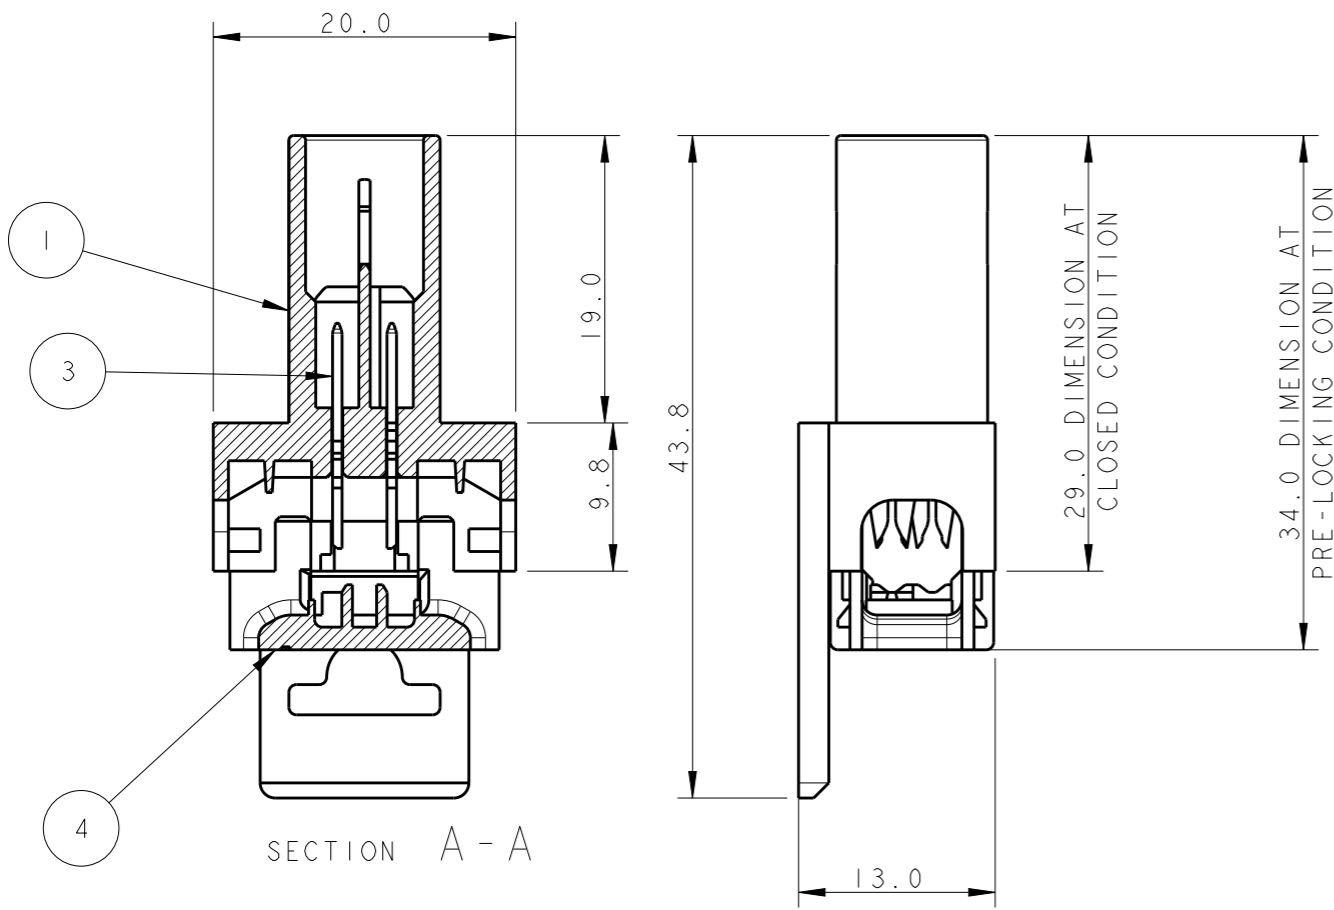

LOC	DIST	REVISIONS				
P	LTR	DESCRIPTION	DATE	DWN	APVD	
A1	-	L	IMPROVED LOCKING RETENTION TEETH	20MAY2011	AV	GT
		M	REMOVED H05VVH2-F CABLE	22AUG2012	MZ	JC
		N	ECR-16-004670	26APR2016	RS	JL

CABLE CONFIGURATION

CABLE H03VVH2-F  
2x0.75 mm<sup>2</sup>

P/N 0-293300-1;-2 AS SHOWN  
POLARIZATION KEY HV-1

P/N 0-293300-3;-4 AS SHOWN  
POLARIZATION KEY HV-1

THIS DRAWING IS A CONTROLLED DOCUMENT.		DWN A. Vecchia 23APR2007	<b>TE Connectivity</b>	
DIMENSIONS: mm		CHK G. Turco 23APR2007		
TOLERANCES UNLESS OTHERWISE SPECIFIED:		APVD G. Turco 23APR2007	NAME BUS BAR 2 POSITION GENERAL	
0 PLC ±- 1 PLC ±0.3 2 PLC ±0.05 3 PLC ±- 4 PLC ±- ANGLES ±°		PRODUCT SPEC 108-94018	SIZE A300779	
MATERIAL -		APPLICATION SPEC 114-20131	CAGE CODE C-293300	DRAWING NO -
FINISH -		WEIGHT -	RESTRICTED TO -	
CUSTOMER DRAWING			SCALE 2:1	SHEET 1 OF 2
			REV N	