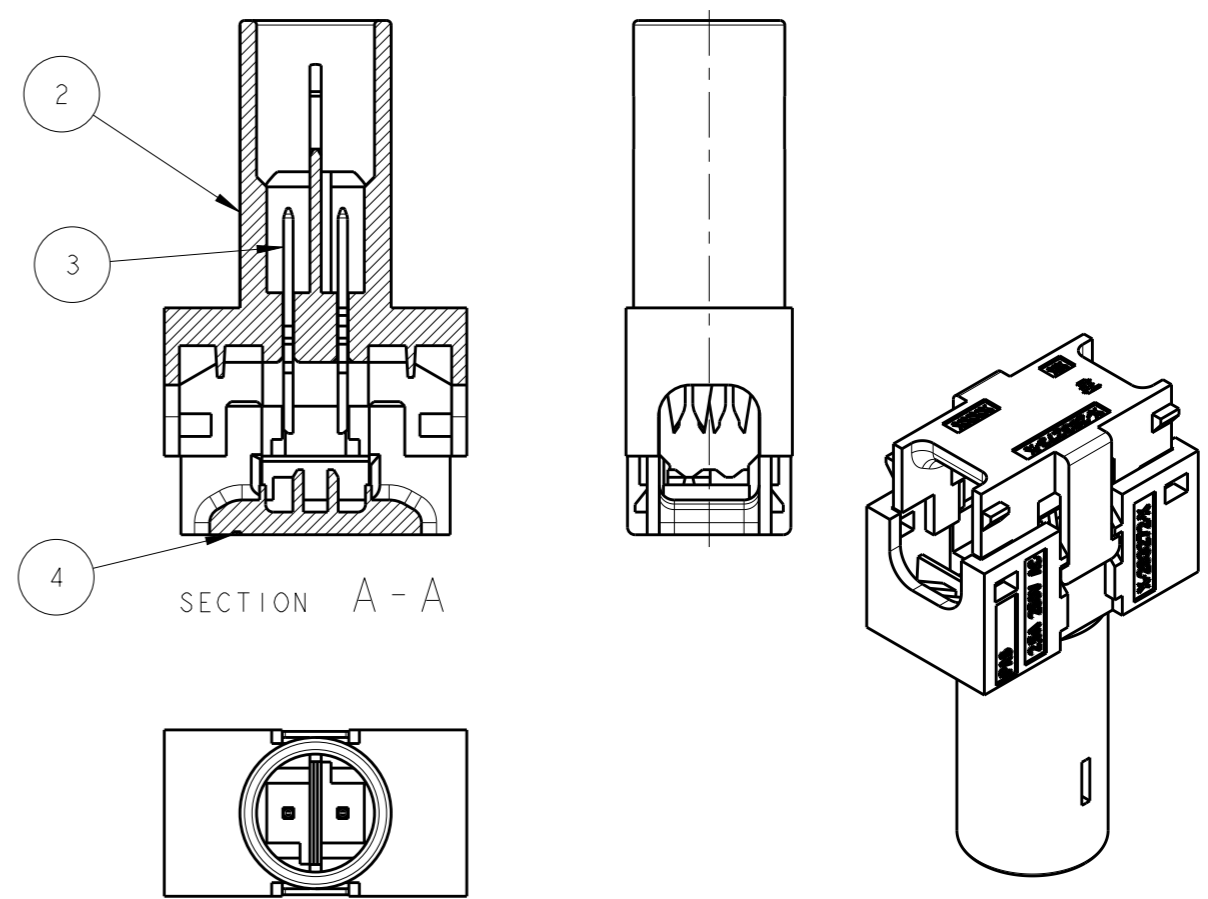

LOC	DIST	REVISIONS				
P	LTR	DESCRIPTION	DATE	DWN	APVD	
A1	-	L	IMPROVED LOCKING RETENTION TEETH	20MAY2011	AV	GT
		M	REMOVED H05VVH2-F CABLE	22AUG2012	MZ	JC
		N	ECR-16-004670	26APR2016	RS	JL

CABLE CONFIGURATION

CABLE H03VVH2-F  
2x0.75 mm<sup>2</sup>

P/N 0-293300-1;-2 AS SHOWN  
POLARIZATION KEY HV-1

P/N 0-293300-3;-4 AS SHOWN  
POLARIZATION KEY HV-1

THIS DRAWING IS A CONTROLLED DOCUMENT.		DWN A. Vecchia 23APR2007	<b>TE Connectivity</b>	
DIMENSIONS: mm		CHK G. Turco 23APR2007		
TOLERANCES UNLESS OTHERWISE SPECIFIED:		APVD G. Turco 23APR2007	NAME BUS BAR 2 POSITION GENERAL	
0 PLC ±- 1 PLC ±0.3 2 PLC ±0.05 3 PLC ±- 4 PLC ±- ANGLES ±°		PRODUCT SPEC 108-94018	SIZE A300779	
MATERIAL -		APPLICATION SPEC 114-20131	CAGE CODE C-293300	DRAWING NO -
FINISH -		WEIGHT -	RESTRICTED TO -	
CUSTOMER DRAWING			SCALE 2:1	SHEET 1 OF 2
			REV N	