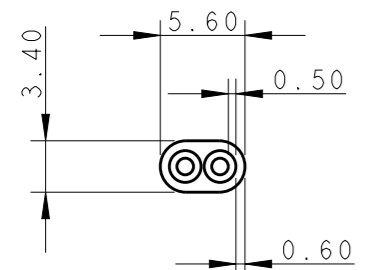

LOC	DIST	REVISIONS				
P	LTR	DESCRIPTION	DATE	DWN	APVD	
A1	-	L	IMPROVED LOCKING RETENTION TEETH	20MAY2011	AV	GT
		M	REMOVED H05VVH2-F CABLE	22AUG2012	MZ	JC
		N	ECR-16-004670	26APR2016	RS	JL

CABLE CONFIGURATION

CABLE H03VVH2-F  
2x0.75 mm<sup>2</sup>

P/N 0-293300-1;-2 AS SHOWN  
POLARIZATION KEY HV-1

P/N 0-293300-3;-4 AS SHOWN  
POLARIZATION KEY HV-1

THIS DRAWING IS A CONTROLLED DOCUMENT.		DWN A. Vecchia 23APR2007	<b>TE Connectivity</b>	
DIMENSIONS: mm		CHK G. Turco 23APR2007		
TOLERANCES UNLESS OTHERWISE SPECIFIED:		APVD G. Turco 23APR2007	NAME BUS BAR 2 POSITION GENERAL	
0 PLC ±- 1 PLC ±0.3 2 PLC ±0.05 3 PLC ±- 4 PLC ±- ANGLES ±°		PRODUCT SPEC 108-94018	SIZE A300779	
MATERIAL -		APPLICATION SPEC 114-20131	CAGE CODE C-293300	DRAWING NO -
FINISH -		WEIGHT -	RESTRICTED TO -	
CUSTOMER DRAWING			SCALE 2:1	SHEET 1 OF 2
			REV N	