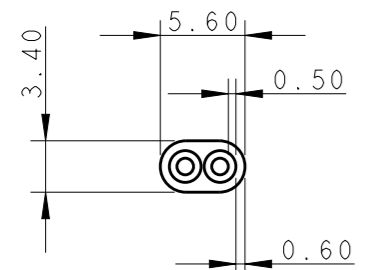

THIS DRAWING IS UNPUBLISHED. RELEASED FOR PUBLICATION 20
 © COPYRIGHT 20 Tyco Electronics AMP GmbH ALL RIGHTS RESERVED.

LOC	DIST	REVISIONS				
P	LTR	DESCRIPTION	DATE	DWN	APVD	
A1	-	L	IMPROVED LOCKING RETENTION TEETH	20MAY2011	AV	GT
		M	REMOVED H05VVH2-F CABLE	22AUG2012	MZ	JC
		N	ECR-16-004670	26APR2016	RS	JL

CABLE CONFIGURATION

CABLE H03VVH2-F
2x0.75 mm²

P/N 0-293300-1;-2 AS SHOWN
POLARIZATION KEY HV-1

MISSING DIMENSION SEE P/N 0-...-1

P/N 0-293300-3;-4 AS SHOWN
POLARIZATION KEY HV-1

THIS DRAWING IS A CONTROLLED DOCUMENT.		DWN A. Vecchia 23APR2007	TE Connectivity	
DIMENSIONS: mm		CHK G. Turco 23APR2007		
TOLERANCES UNLESS OTHERWISE SPECIFIED:		APVD G. Turco 23APR2007	NAME BUS BAR 2 POSITION GENERAL	
0 PLC ±- 1 PLC ±0.3 2 PLC ±0.05 3 PLC ±- 4 PLC ±- ANGLES ±°		PRODUCT SPEC 108-94018	SIZE A300779	
MATERIAL -		APPLICATION SPEC 114-20131	CAGE CODE C-293300	DRAWING NO -
FINISH -		WEIGHT -	RESTRICTED TO -	
CUSTOMER DRAWING			SCALE 2:1	SHEET 1 OF 2
			REV N	