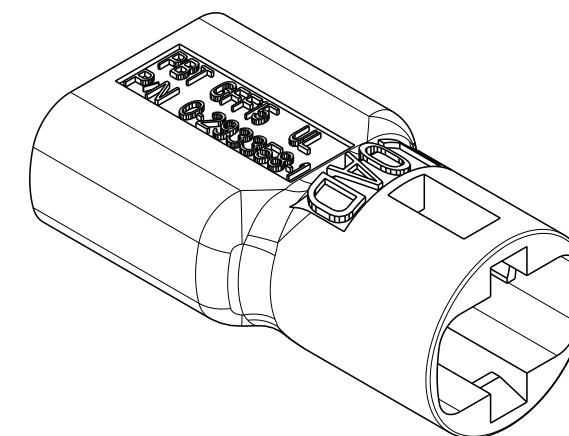

- Space inside designed for cable type SPT - 2 2xAWG18
- Counterparts see drawings for PN 293387 and 293388

WHITE	PBT GF15% UL94 V0	0-293358-1	C
COLOUR	MATERIAL	TE P/N	REV

THIS DRAWING IS A CONTROLLED DOCUMENT.		DWN A. Vecchia 11FEB2009	<b>TE Connectivity</b>	
DIMENSIONS: mm		CHK G. Turco 11FEB2009		
TOLERANCES UNLESS OTHERWISE SPECIFIED:		APVD G. Turco 11FEB2009	NAME 7.5mm MiniHVL Connector System TUBE for SPT-2 cable	
		PRODUCT SPEC -	-	
0 PLC ±- 1 PLC ±0.3 2 PLC ±0.13 3 PLC ±0.013 4 PLC ±0.0001 ANGLES ±-		APPLICATION SPEC -	-	
MATERIAL SEE TABLE		WEIGHT 0.39g	SIZE A300779	DRAWING NO C-293358
-		Customer Drawing	SCALE 4:1	SHEET 1 OF 1
-				REV C