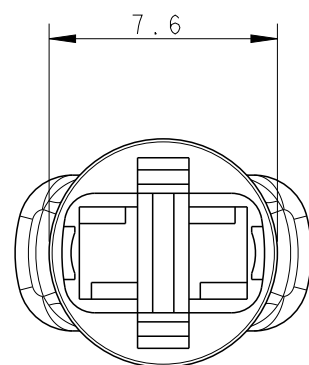

- Space inside designed for cable type SPT - 2 2xAWG18
- Counterparts see drawings for PN 293387 and 293388

WHITE	PBT GF15% UL94 V0	0-293358-1	C
COLOUR	MATERIAL	TE P/N	REV

THIS DRAWING IS A CONTROLLED DOCUMENT.		DWN A. Vecchia 11FEB2009	<b>TE Connectivity</b>	
DIMENSIONS: mm		CHK G. Turco 11FEB2009		
TOLERANCES UNLESS OTHERWISE SPECIFIED:		APVD G. Turco 11FEB2009	NAME 7.5mm MiniHVL Connector System TUBE for SPT-2 cable	
		PRODUCT SPEC -	-	
0 PLC ±- 1 PLC ±0.3 2 PLC ±0.13 3 PLC ±0.013 4 PLC ±0.0001 ANGLES ±-		APPLICATION SPEC -	-	
MATERIAL SEE TABLE		WEIGHT 0.39g	SIZE A300779	DRAWING NO C-293358
-		Customer Drawing	SCALE 4:1	SHEET 1 OF 1
-				REV C