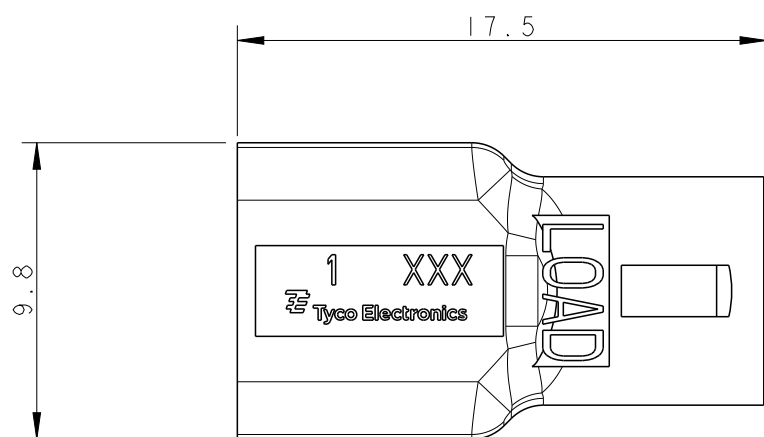

- Space inside designed for cable type SPT - 2 2xAWG18
- Counterparts see drawings for PN 293387 and 293388

WHITE	PBT GF15% UL94 V0	0-293358-1	C
COLOUR	MATERIAL	TE P/N	REV

THIS DRAWING IS A CONTROLLED DOCUMENT.		DWN A. Vecchia 11FEB2009	<b>TE Connectivity</b>	
DIMENSIONS: mm		CHK G. Turco 11FEB2009		
TOLERANCES UNLESS OTHERWISE SPECIFIED:		APVD G. Turco 11FEB2009	NAME 7.5mm MiniHVL Connector System TUBE for SPT-2 cable	
		PRODUCT SPEC -	-	
0 PLC ±- 1 PLC ±0.3 2 PLC ±0.13 3 PLC ±0.013 4 PLC ±0.0001 ANGLES ±-		APPLICATION SPEC -	-	
MATERIAL SEE TABLE		WEIGHT 0.39g	SIZE A300779	DRAWING NO C-293358
-		Customer Drawing	SCALE 4:1	SHEET 1 OF 1
-				REV C