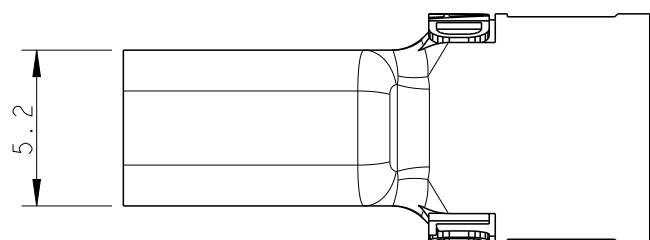

- Space inside designed for cable type SPT - 2 2xAWG18
- Counterparts see drawings for PN 293387 and 293388

WHITE	PBT GF15% UL94 V0	0-293358-1	C
COLOUR	MATERIAL	TE P/N	REV

THIS DRAWING IS A CONTROLLED DOCUMENT.		DWN A. Vecchia 11FEB2009	<b>TE Connectivity</b>	
DIMENSIONS: mm		CHK G. Turco 11FEB2009		
TOLERANCES UNLESS OTHERWISE SPECIFIED:		APVD G. Turco 11FEB2009	NAME 7.5mm MiniHVL Connector System TUBE for SPT-2 cable	
		PRODUCT SPEC -	-	
0 PLC ±- 1 PLC ±0.3 2 PLC ±0.13 3 PLC ±0.013 4 PLC ±0.0001 ANGLES ±-		APPLICATION SPEC -	-	
MATERIAL SEE TABLE		WEIGHT 0.39g	SIZE A300779	DRAWING NO C-293358
-		Customer Drawing	SCALE 4:1	SHEET 1 OF 1
-				REV C