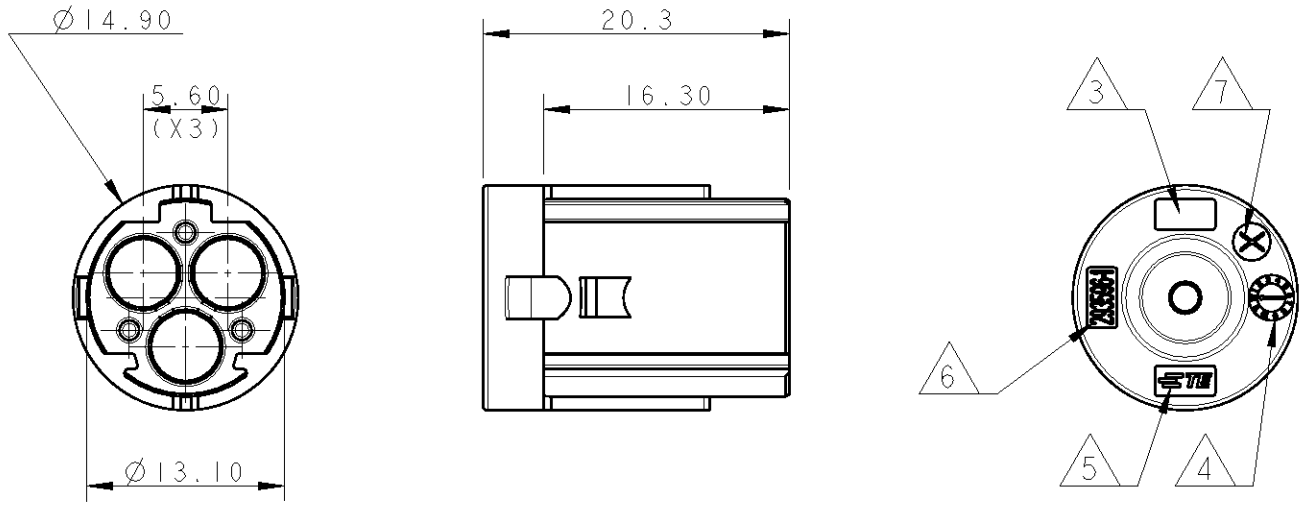

LOC	DIST	REVISIONS				
P	LTR	DESCRIPTION	DATE	DWN	APVD	
	B1	REVISED MARKINGS	06NOV2012	MZ	JC	

NOTES:

- 1) MATERIAL: POLYAMIDE GLASS FILLED
COLOUR GRAY
- 2) PACKAGING: SEE TE PACKAGING
SPECIFICATION 107-20294

- 3 AREA FOR AGENCY APPROVAL LOGO
- 4 DATE CODE
- 5 TE LOGO
- 6 TE PART NUMBER
- 7 TOOL CAVITY CODE

GRAY	SOCKET CAP NECTOR* M-LINE	B	293596-1
COLOUR	DESCRIPTION	REV.	PART NUMBER

2010
 RELEASED FOR PUBLICATION
 ALL RIGHTS RESERVED.
 BY -
 COPYRIGHT 2010
 THIS DRAWING IS UNPUBLISHED.

DIMENSIONS: mm TOLERANCES UNLESS OTHERWISE SPECIFIED: 0 PLC ±- 1 PLC ±0.3 2 PLC ±0.20 3 PLC ±- 4 PLC ±- ANGLES ±3°	DWN M. ZUCCA 10DEC2009 CHK M. ZUCCA 10DEC2009 APVD G. TURCO 10DEC2009	MATERIAL NOTE 1 FINISH -
	PRODUCT SPEC 108-20304 APPLICATION SPEC 114-20152 WEIGHT ~2.5 g	NAME SOCKET CAP NECTOR* M-LINE SIZE A4 CAGE CODE 00779 DRAWING NO G=293596 RESTRICTED TO -
	Customer Drawing	SCALE 2:1 SHEET 1 OF 1 REV B1