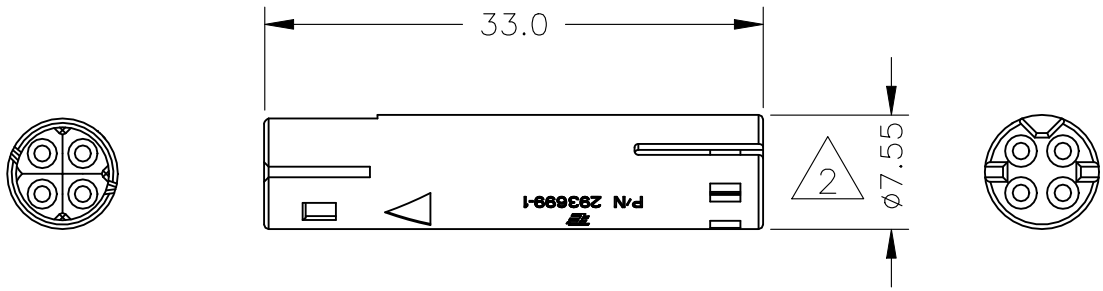

REVISIONS					
P	LTR	DESCRIPTION	DATE	DWN	APVD
	E1	REVISED PER ECR-20-016640	23NOV2020	SB	MZ

1 PACKAGING: N° 1500 PCS INTO CARTON BOX, ACCORDING TO TE SPEC. 107-20297.

2 ϕ 7.70 INCLUDING THE MARKS & WRITINGS

TE Connectivity. All Rights Reserved.

THE PRESENTED PRODUCT / DESIGN WILL BE RELEASED FOR THE MANUFACTURING OF THE NECESSARY PRODUCTION TOOLS HEREBY. FURTHER CHANGES HAS TO BE PAYED BY CUSTOMER.

DATE, SIGN OF THE CUSTOMER

GRAY	293699-3	C
BLACK	293699-2	B
WHITE	293699-1	E
COLOUR	PART NUMBER	REV.

DIMENSIONS: mm	DWN D. CHIARELLI 08APR2010	MATERIAL PBT 15%GF	FINISH -	
	CHK D. CHIARELLI 08APR2010	TE Connectivity		
TOLERANCES UNLESS OTHERWISE SPECIFIED:	APVD G.TURCO 08APR2010			NAME 4 POS. LOW VOLTAGE, FREE HANGING, FEMALE CONN. HOUSING FOR U.S.A. MARKET
0 PLC ± 0.5	PRODUCT SPEC 108-20309	SIZE A4	CAGE CODE 00779	
1 PLC ± 0.3	APPLICATION SPEC 114-20147	DRAWING NO C-293699	RESTRICTED TO -	
2 PLC ± 0.2		WEIGHT -	SCALE 2:1	SHEET 1 OF 1
3 PLC ± -	CUSTOMER DRAWING	REV E1		
4 PLC ± -				
ANGLES ± -