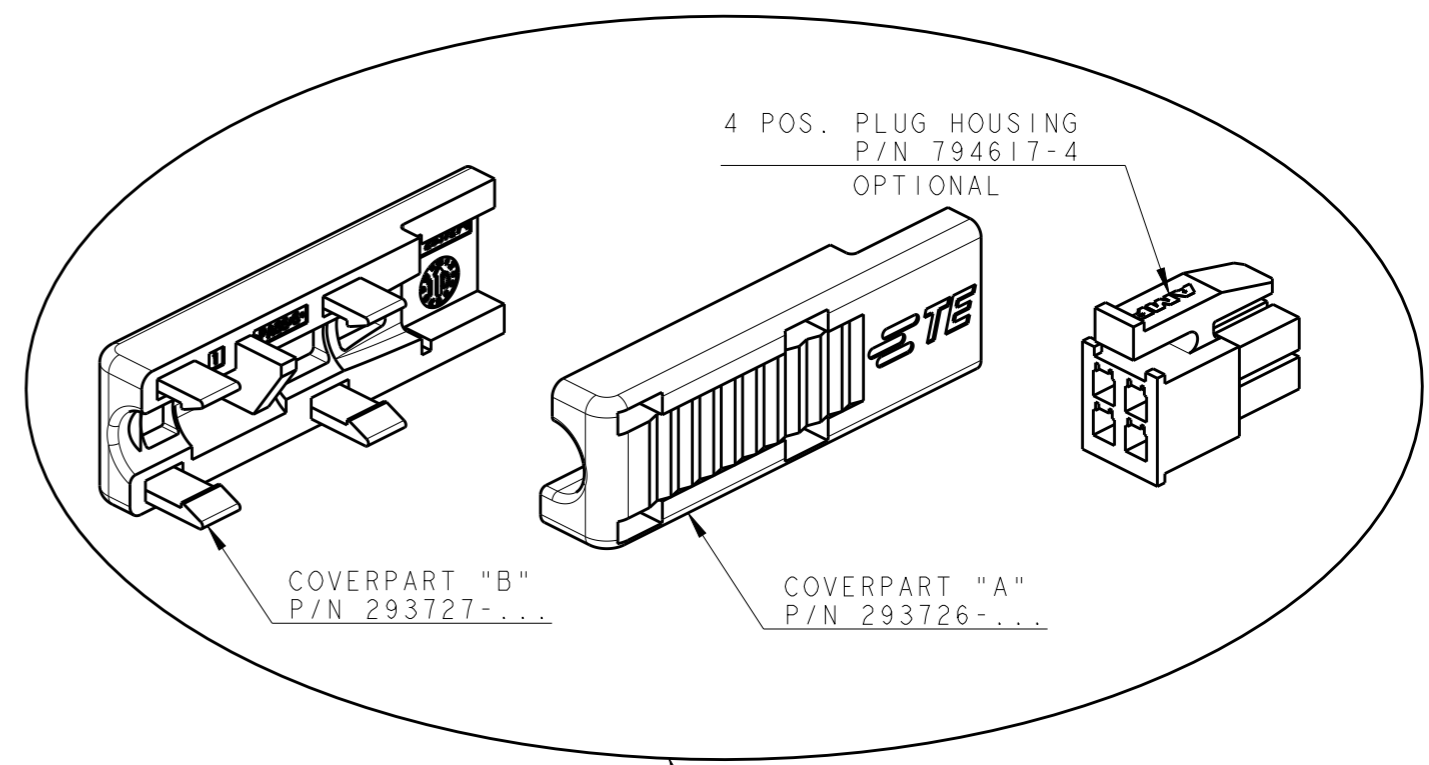

4 POS. COVERPART P/N 293734-...

1. PACKAGING: ACCORDING TO THE COMPONENT TABLE, CARTON BOX CONTAINING:
   - N°500 PIECES OF COVERPART "A" P/N 293726-...
   - N°500 PIECES OF COVERPART "B" P/N 293727-...
   - N°500 PLUG HOUSINGS P/N 794617-4
2. ADMITTED CABLES MUST HAVE EXTERNAL DIAMETER OF 5,0±0,2mm AND MUST BE OF THE FOLLOWING TYPE:
   - LiYY 4x0,34mm² (MAX. N°4 CONTACTS P/N 794606-1 MUST BE CRIMPED ON THIS CABLE)
   - LiYY 4x22AWG UL AWM STYLE 2464 / 1061 (MAX. N°4 CONTACTS P/N 794606-1 MUST BE CRIMPED ON THIS CABLE)

3 ON THIS SIDE OF THE PANEL THERE IS THE COUNTERPART CONNECTOR, TYCO ELECTRONICS P/N 794639-4

4 NOT RELEASED FOR PRODUCTION

-	293727-1	293726-1	293734-4	4
794617-4	293727-2	293726-1	293734-3 (POLARIZED VERSION 2)	4
794617-4	293727-1	293726-2	293734-2 (POLARIZED VERSION 1)	4
794617-4	293727-1	293726-1	293734-1 (STANDARD VERSION)	
4 POS. PLUG HOUSING	COVERPART "B"	COVERPART "A"	PART NUMBER	
COMPONENTS				

THIS DRAWING IS A CONTROLLED DOCUMENT FOR TYCO ELECTRONICS CORPORATION
IT IS SUBJECT TO CHANGE AND THE CONTROLLING ENGINEERING ORGANIZATION
SHOULD BE CONTACTED FOR THE LATEST REVISION.

DIMENSIONS:		TOLERANCES UNLESS OTHERWISE SPECIFIED:	
mm		0 PLC	±0.5
		1 PLC	±0.3
		2 PLC	±0.2
		3 PLC	±
		4 PLC	±
MATERIAL		ANGLES	±°
-		FINISH	-

DWN	23 JUN 2010
D. CHIARELLI	
CHK	23 JUN 2010
D. CHIARELLI	
APVD	23 JUN 2010
G. TURCO	
PRODUCT SPEC	108-20314
APPLICATION SPEC	114-20157
WEIGHT	-
Customer Drawing	

STE Tyco Electronics AMP Italia S.r.l.
C.so F.lli Cervi, 15 - Collegno (TO)

NAME			
4 POS. COVERPART FOR 4 POS. MICRO MATE-N-LOK PLUG HOUSING P/N 794617-4			
SIZE	CAGE CODE	DRAWING NO	RESTRICTED TO
A3	00779	C-293734	-
SCALE		SHEET	REV
2:1		2 OF 2	A1