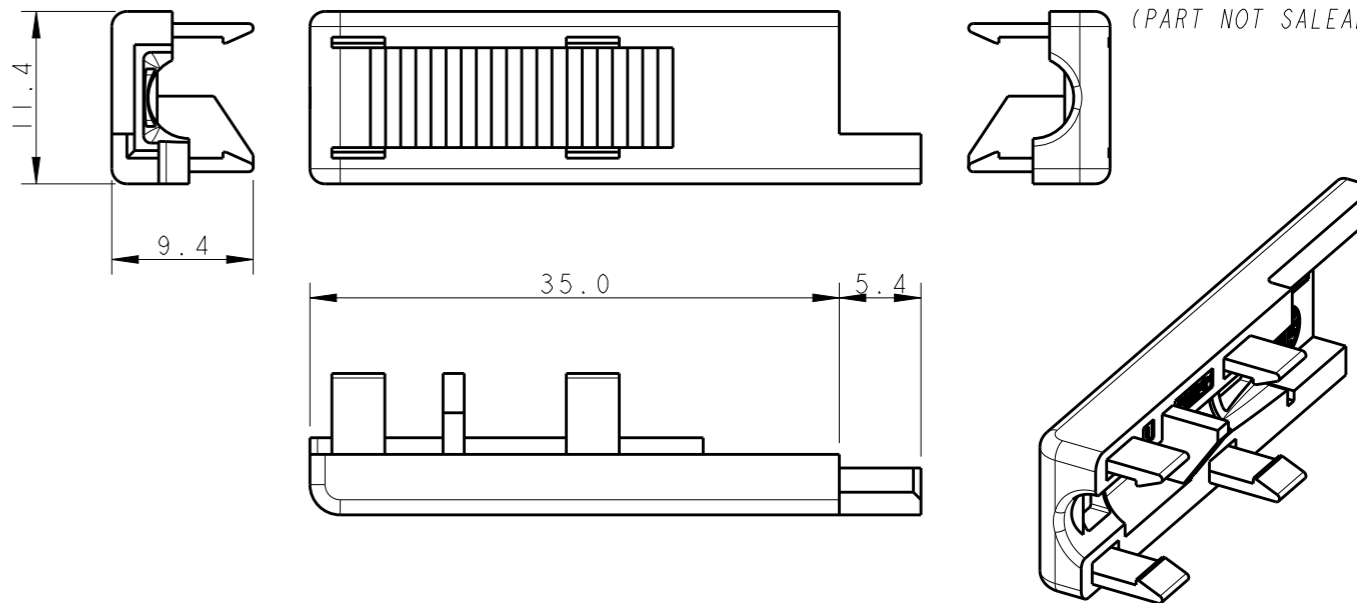

COVERPART "B"
P/N 293727-2
(PART NOT SALEABLE)