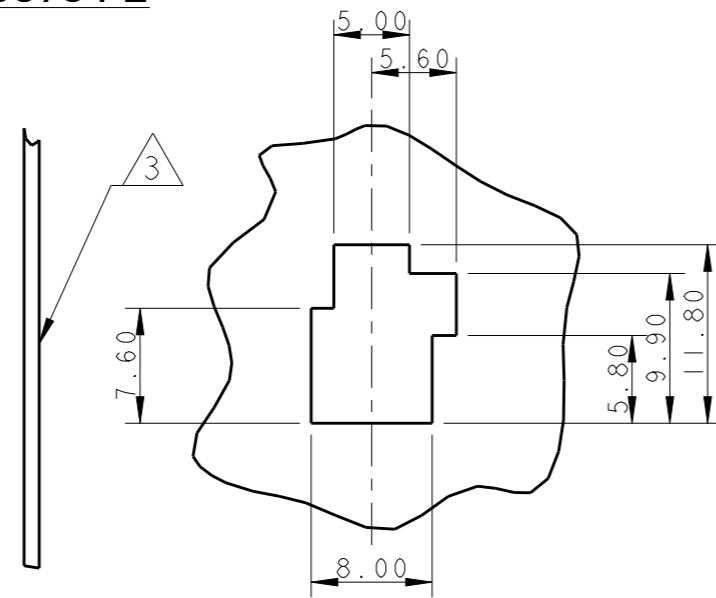

LOC	DIST	REVISIONS			
P	LTR	DESCRIPTION	DATE	DWN	APVD
		SEE SHEET 1			

PANEL CUTOUT FOR P/N 293734-2

CONNECTOR P/N 293734-2
MATING DIRECTION →

TOLERANCES ±0.10 FOR ALL
THE DIMENSIONS OF THE PANEL