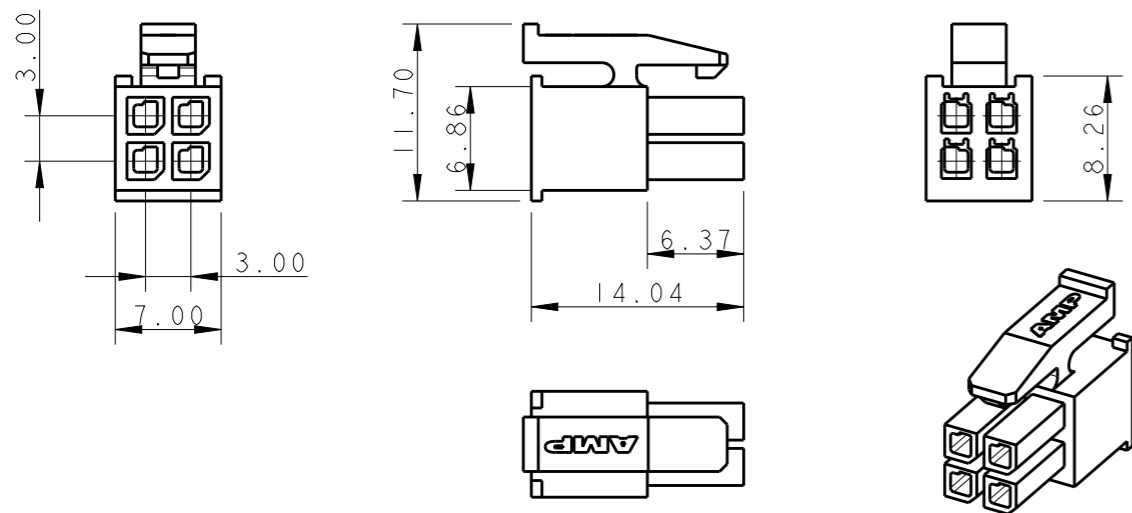

4 POS. PLUG HOUSING
P/N 794617-4

DIMENSIONS:	TOLERANCES UNLESS OTHERWISE SPECIFIED:
mm	0 PLC ±0.5
	1 PLC ±0.3
	2 PLC ±0.2
	3 PLC ±
	4 PLC ±
	ANGLES ±°
MATERIAL	FINISH
NYLON, UL94-V0	-
BLACK	

DWN	23JUN2010
D. CHIARELLI	
CHK	23JUN2010
D. CHIARELLI	
APVD	23JUN2010
G. TURCO	
PRODUCT SPEC	108-20314
APPLICATION SPEC	114-20157
WEIGHT	-
Customer Drawing	

		Tyco Electronics AMP Italia S.r.l. C.so F.lli Cervi, 15 - Collegno (TO)	
NAME 4 POS. COVERPART FOR 4 POS. MICRO MATE-N-LOK PLUG HOUSING P/N 794617-4			
SIZE	CAGE CODE	DRAWING NO	RESTRICTED TO
A3	00779	C-293734	-
SCALE	SHEET	OF	REV
2:1	1	2	AI