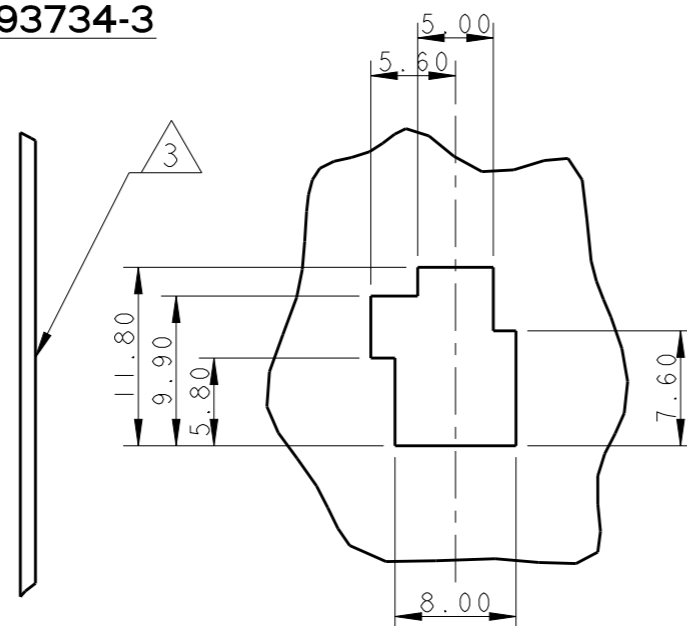

LOC	DIST	REVISIONS			
P	LTR	DESCRIPTION	DATE	DWN	APVD
		SEE SHEET 1			

PANEL CUTOUT FOR P/N 293734-2

CONNECTOR P/N 293734-2
MATING DIRECTION →

TOLERANCES ±0.10 FOR ALL
THE DIMENSIONS OF THE PANEL

PANEL CUTOUT FOR P/N 293734-3

CONNECTOR P/N 293734-3
MATING DIRECTION →

TOLERANCES ±0.10 FOR ALL
THE DIMENSIONS OF THE PANEL

4 POS. COVERPART P/N 293734-...

- PACKAGING: ACCORDING TO THE COMPONENT TABLE, CARTON BOX CONTAINING:
 - N°500 PIECES OF COVERPART "A" P/N 293726-...
 - N°500 PIECES OF COVERPART "B" P/N 293727-...
 - N°500 PLUG HOUSINGS P/N 794617-4
- ADMITTED CABLES MUST HAVE EXTERNAL DIAMETER OF 5,0±0,2mm AND MUST BE OF THE FOLLOWING TYPE:
 - LiYY 4x0,34mm² (MAX. N°4 CONTACTS P/N 794606-1 MUST BE CRIMPED ON THIS CABLE)
 - LiYY 4x22AWG UL AWM STYLE 2464 / 1061 (MAX. N°4 CONTACTS P/N 794606-1 MUST BE CRIMPED ON THIS CABLE)