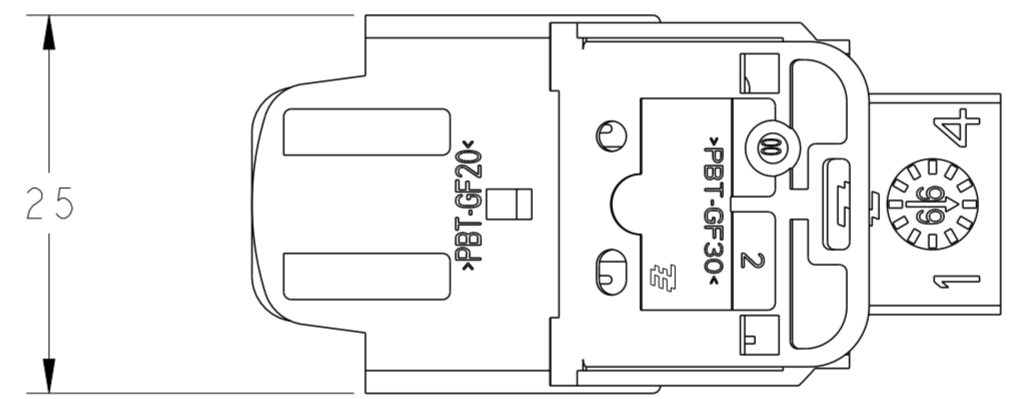

2-953733-1 AS SHOWN

4	CABLE TIE	PA 6.6	BLACK		X
3	SHORT CIRCUIT SPRING	STAINLESS	GOLD PLATED	X	X
2	SECONDARY LOCKING DEVICE	PBT30%GF	RED		X
1	4W TAB HOUSING (long)	PBT20%GF	SEE TABLE	X	X
	4W TAB HOUSING (short)				
REP	DESIGNATION	MATERIAL	OBSERVATIONS	953733-X	2-953733-X
				PN TE	

THIS DRAWING IS A CONTROLLED DOCUMENT.		DWN O. PAMART 06 JUN 2018	STE TE Connectivity	
DIMENSIONS: mm		CHK X. ROUILLARD 06 JUN 2018		
TOLERANCES UNLESS OTHERWISE SPECIFIED:		APVD J. DAHER 06 JUN 2018	NAME 4W TAB HOUSING ASS Y 1-5 SICMA TAB	
		PRODUCT SPEC 108-15239	SIZE A2	
MATERIAL SEE TABLE		APPLICATION SPEC 411-15634	CAGE CODE 00779	DRAWING NO C-953733
FINISH		WEIGHT	RESTRICTED TO	
		CUSTOMER DRAWING	SCALE 2:1	SHEET 1 OF 2
			REV AI	

953733-1 AS SHOWN

THIS DRAWING IS A CONTROLLED DOCUMENT.		DWN O. PAMART 06 JUN 2018	 TE Connectivity
DIMENSIONS: mm		CHK X. ROULLIARD 06 JUN 2018	
TOLERANCES UNLESS OTHERWISE SPECIFIED:		APVD J. DAHER 06 JUN 2018	
		NAME 4W TAB HOUSING ASS Y 1-5 SICMA TAB	
MATERIAL SEE TABLE voir tableau	FINISH -	PRODUCT SPEC 108-15239	SIZE -
		APPLICATION SPEC 411-15634	CAGE CODE A200779
		WEIGHT -	DRAWING NO C-953733
		CUSTOMER DRAWING	RESTRICTED TO REV A1
		SCALE 2:1	SHEET 2 OF 2