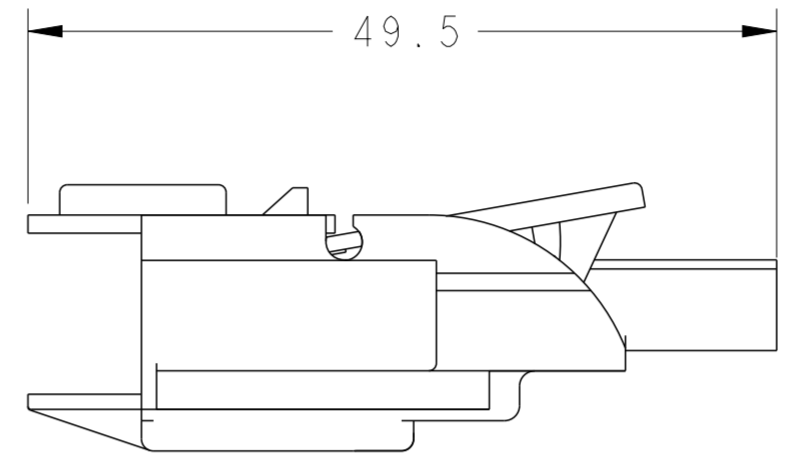

2-953733-1 AS SHOWN

4	CABLE TIE	PA 6.6	BLACK		X
3	SHORT CIRCUIT SPRING	STAINLESS	GOLD PLATED	X	X
2	SECONDARY LOCKING DEVICE	PBT30%GF	RED		X
1	4W TAB HOUSING (long)	PBT20%GF	SEE TABLE	X	X
	4W TAB HOUSING (short)				
REP	DESIGNATION	MATERIAL	OBSERVATIONS	953733-X	2-953733-X
				PN TE	

THIS DRAWING IS A CONTROLLED DOCUMENT.		DWN O. PAMART 06 JUN 2018	STE TE Connectivity	
DIMENSIONS: mm		CHK X. ROUILLARD 06 JUN 2018		
TOLERANCES UNLESS OTHERWISE SPECIFIED:		APVD J. DAHER 06 JUN 2018	NAME 4W TAB HOUSING ASS Y 1-5 SICMA TAB	
		PRODUCT SPEC 108-15239	SIZE A2	
MATERIAL SEE TABLE		APPLICATION SPEC 411-15634	CAGE CODE 00779	DRAWING NO C-953733
FINISH		WEIGHT	RESTRICTED TO	
		CUSTOMER DRAWING	SCALE 2:1	SHEET 1 OF 2
			REV AI	

953733-1 AS SHOWN

THIS DRAWING IS A CONTROLLED DOCUMENT.		DWN O. PAMART 06 JUN 2018	 TE Connectivity
DIMENSIONS: mm		CHK X. ROULLIARD 06 JUN 2018	
TOLERANCES UNLESS OTHERWISE SPECIFIED:		APVD J. DAHER 06 JUN 2018	
		NAME 4W TAB HOUSING ASS Y 1-5 SICMA TAB	
MATERIAL SEE TABLE voir tableau	FINISH -	PRODUCT SPEC 108-15239	SIZE -
		APPLICATION SPEC 411-15634	CAGE CODE A200779
		WEIGHT -	DRAWING NO C-953733
		CUSTOMER DRAWING	RESTRICTED TO REV A1
		SCALE 2:1	SHEET 2 OF 2