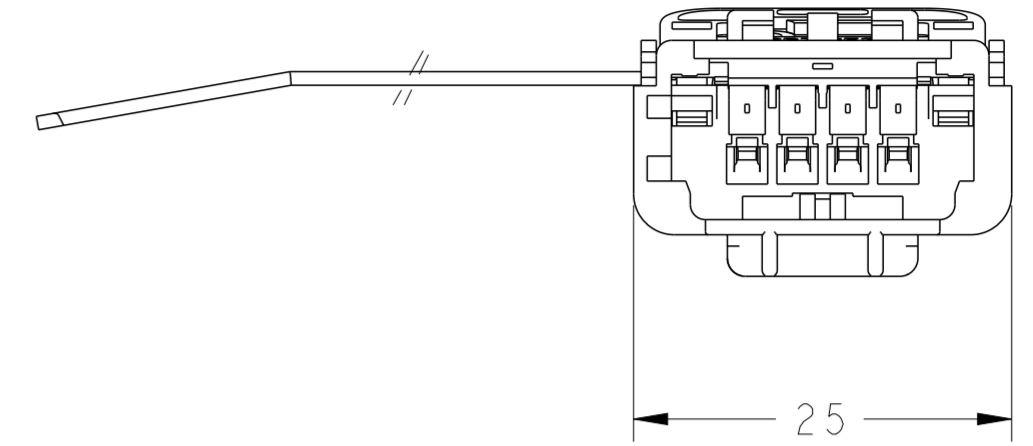

2-953733-1 AS SHOWN

4	CABLE TIE	PA 6.6	BLACK		X
3	SHORT CIRCUIT SPRING	STAINLESS	GOLD PLATED	X	X
2	SECONDARY LOCKING DEVICE	PBT30%GF	RED		X
1	4W TAB HOUSING (long)	PBT20%GF	SEE TABLE	X	X
	4W TAB HOUSING (short)				
REP	DESIGNATION	MATERIAL	OBSERVATIONS	953733-X	2-953733-X
				PN TE	

THIS DRAWING IS A CONTROLLED DOCUMENT.		DWN O. PAMART 06 JUN 2018	STE TE Connectivity	
DIMENSIONS: mm		CHK X. ROUILLARD 06 JUN 2018		
TOLERANCES UNLESS OTHERWISE SPECIFIED:		APVD J. DAHER 06 JUN 2018	NAME 4W TAB HOUSING ASS Y 1-5 SICMA TAB	
		PRODUCT SPEC 108-15239	SIZE A2	
MATERIAL SEE TABLE		APPLICATION SPEC 411-15634	CAGE CODE 00779	DRAWING NO C-953733
FINISH		WEIGHT	RESTRICTED TO	
		CUSTOMER DRAWING	SCALE 2:1	SHEET 1 OF 2
			REV AI	

953733-1 AS SHOWN

THIS DRAWING IS A CONTROLLED DOCUMENT.		DWN O. PAMART 06 JUN 2018	 TE Connectivity
DIMENSIONS: mm		CHK X. ROULLIARD 06 JUN 2018	
TOLERANCES UNLESS OTHERWISE SPECIFIED:		APVD J. DAHER 06 JUN 2018	
		NAME 4W TAB HOUSING ASS Y 1-5 SICMA TAB	
MATERIAL SEE TABLE voir tableau	FINISH -	PRODUCT SPEC 108-15239	SIZE -
		APPLICATION SPEC 411-15634	CAGE CODE A200779
		WEIGHT -	DRAWING NO C-953733
		CUSTOMER DRAWING	RESTRICTED TO REV A1
		SCALE 2:1	SHEET 2 OF 2