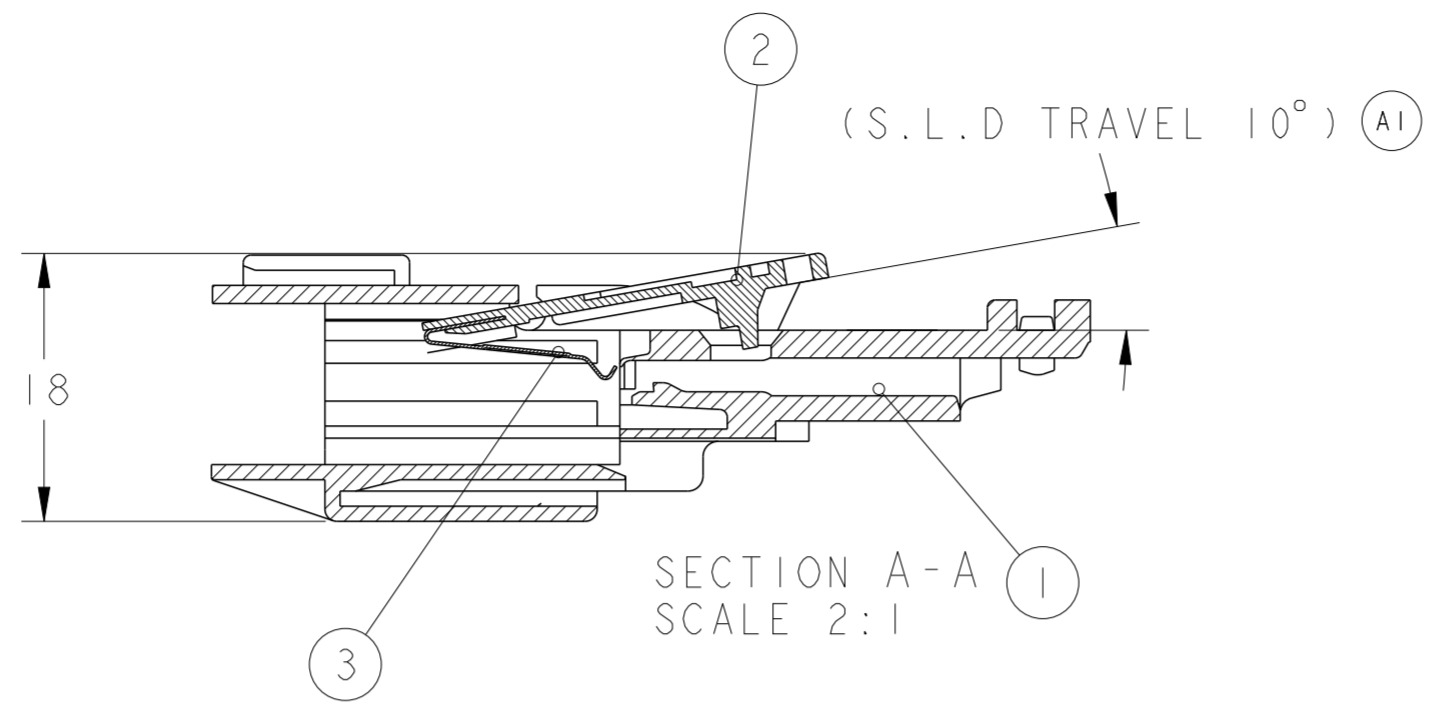

2-953733-1 AS SHOWN

4	CABLE TIE	PA 6.6	BLACK		X
3	SHORT CIRCUIT SPRING	STAINLESS	GOLD PLATED	X	X
2	SECONDARY LOCKING DEVICE	PBT30%GF	RED		X
1	4W TAB HOUSING (long)	PBT20%GF	SEE TABLE	X	X
	4W TAB HOUSING (short)				
REP	DESIGNATION	MATERIAL	OBSERVATIONS	953733-X	2-953733-X
				PN TE	

THIS DRAWING IS A CONTROLLED DOCUMENT.		DWN O. PAMART 06 JUN 2018	STE TE Connectivity	
DIMENSIONS: mm		CHK X. ROUILLARD 06 JUN 2018		
TOLERANCES UNLESS OTHERWISE SPECIFIED:		APVD J. DAHER 06 JUN 2018	NAME 4W TAB HOUSING ASS Y 1-5 SICMA TAB	
		PRODUCT SPEC 108-15239	SIZE A2	
MATERIAL SEE TABLE		APPLICATION SPEC 411-15634	CAGE CODE 00779	DRAWING NO C-953733
FINISH		WEIGHT	RESTRICTED TO	
		CUSTOMER DRAWING	SCALE 2:1	SHEET 1 OF 2
			REV AI	

953733-1 AS SHOWN

THIS DRAWING IS A CONTROLLED DOCUMENT.		DWN O. PAMART 06 JUN 2018	 TE Connectivity
DIMENSIONS: mm		CHK X. ROULLIARD 06 JUN 2018	
TOLERANCES UNLESS OTHERWISE SPECIFIED:		APVD J. DAHER 06 JUN 2018	
		NAME 4W TAB HOUSING ASS Y 1-5 SICMA TAB	
MATERIAL SEE TABLE voir tableau	FINISH -	PRODUCT SPEC 108-15239	SIZE -
		APPLICATION SPEC 411-15634	CAGE CODE A200779
		WEIGHT -	DRAWING NO C-953733
		CUSTOMER DRAWING	RESTRICTED TO REV A1
		SCALE 2:1	SHEET 2 OF 2