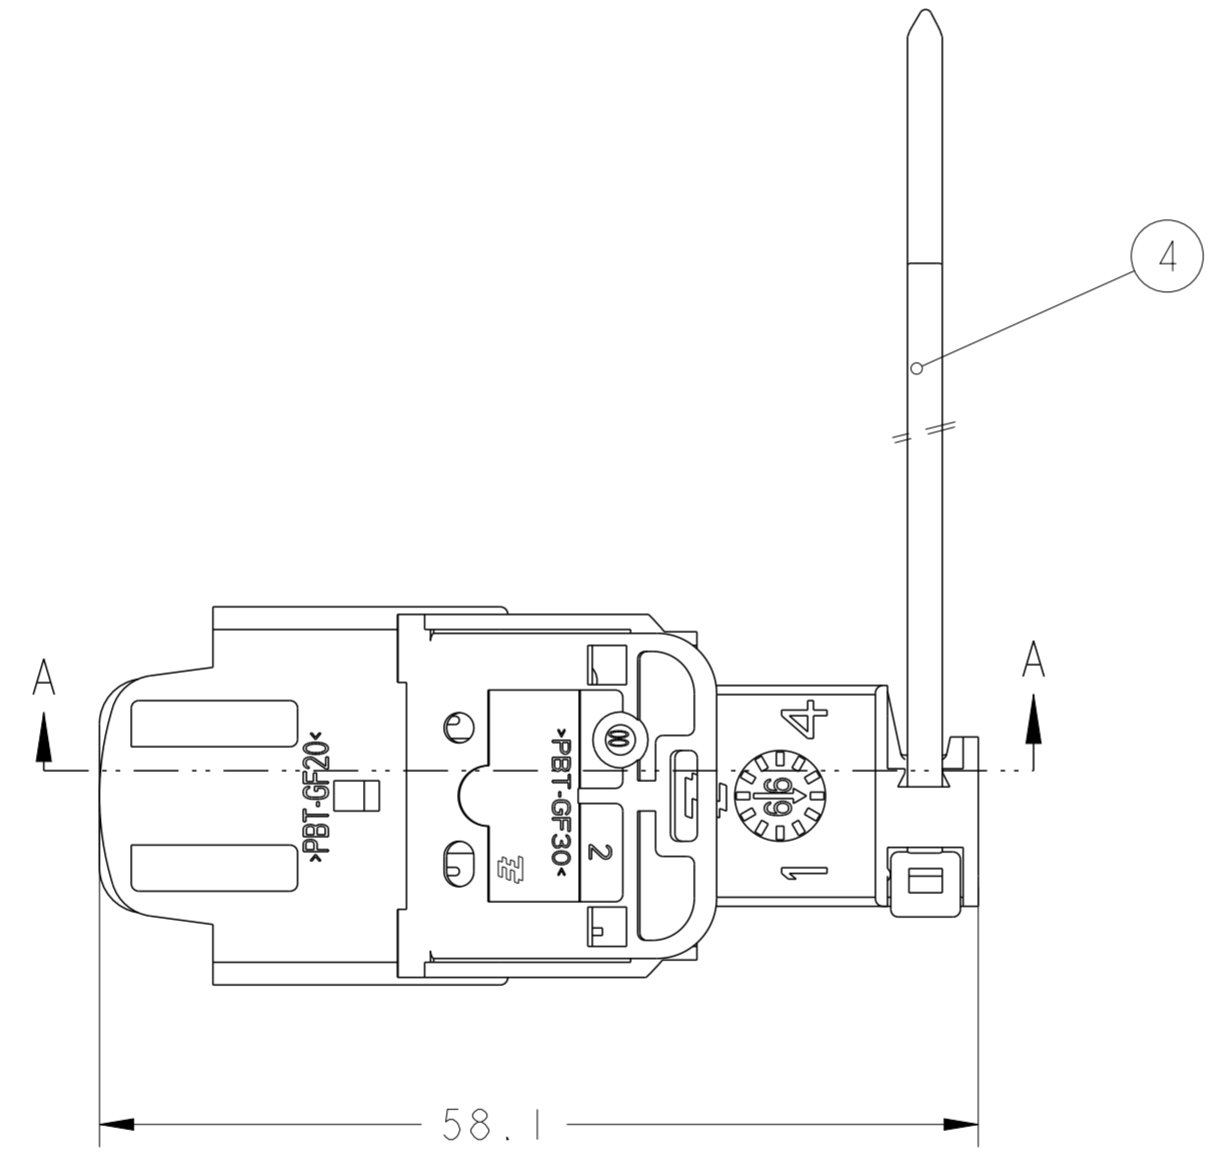

2-953733-1 AS SHOWN

4	CABLE TIE	PA 6.6	BLACK		X
3	SHORT CIRCUIT SPRING	STAINLESS	GOLD PLATED	X	X
2	SECONDARY LOCKING DEVICE	PBT30%GF	RED		X
1	4W TAB HOUSING (long)	PBT20%GF	SEE TABLE	X	X
	4W TAB HOUSING (short)				
REP	DESIGNATION	MATERIAL	OBSERVATIONS	953733-X	2-953733-X
				PN TE	

THIS DRAWING IS A CONTROLLED DOCUMENT.		DWN O. PAMART 06 JUN 2018	STE TE Connectivity	
DIMENSIONS: mm		CHK X. ROUILLARD 06 JUN 2018		
TOLERANCES UNLESS OTHERWISE SPECIFIED:		APVD J. DAHER 06 JUN 2018	NAME 4W TAB HOUSING ASS Y 1-5 SICMA TAB	
		PRODUCT SPEC 108-15239	SIZE A2	
MATERIAL SEE TABLE		APPLICATION SPEC 411-15634	CAGE CODE 00779	DRAWING NO C-953733
FINISH		WEIGHT	RESTRICTED TO	
		CUSTOMER DRAWING	SCALE 2:1	SHEET 1 OF 2
			REV AI	

953733-1 AS SHOWN

THIS DRAWING IS A CONTROLLED DOCUMENT.		DWN O. PAMART 06 JUN 2018	 TE Connectivity
DIMENSIONS: mm		CHK X. ROULLIARD 06 JUN 2018	
TOLERANCES UNLESS OTHERWISE SPECIFIED:		APVD J. DAHER 06 JUN 2018	
		NAME 4W TAB HOUSING ASS Y 1-5 SICMA TAB	
MATERIAL SEE TABLE voir tableau	FINISH -	PRODUCT SPEC 108-15239	SIZE -
		APPLICATION SPEC 411-15634	CAGE CODE A200779
		WEIGHT -	DRAWING NO C-953733
		CUSTOMER DRAWING	RESTRICTED TO REV A1
		SCALE 2:1	SHEET 2 OF 2