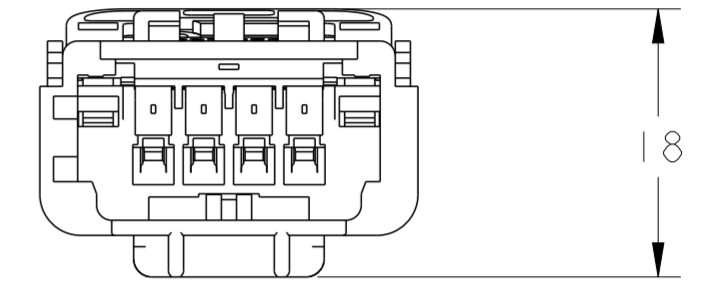

THIS DRAWING IS A CONTROLLED DOCUMENT.		DWN O. PAMART 06 JUN 2018	STE TE Connectivity	
DIMENSIONS: mm		CHK X. ROUILLARD 06 JUN 2018		
TOLERANCES UNLESS OTHERWISE SPECIFIED:		APVD J. DAHER 06 JUN 2018	NAME 4W TAB HOUSING ASS Y 1-5 SICMA TAB	
		PRODUCT SPEC 108-15239	SIZE A2	
MATERIAL SEE TABLE		APPLICATION SPEC 411-15634	CAGE CODE 00779	DRAWING NO C-953733
FINISH		WEIGHT	RESTRICTED TO	
		CUSTOMER DRAWING	SCALE 2:1	SHEET 1 OF 2
			REV AI	

953733-1 AS SHOWN

THIS DRAWING IS A CONTROLLED DOCUMENT.		DWN O. PAMART 06 JUN 2018	 TE Connectivity
DIMENSIONS: mm		CHK X. ROULLIARD 06 JUN 2018	
TOLERANCES UNLESS OTHERWISE SPECIFIED:		APVD J. DAHER 06 JUN 2018	
		NAME 4W TAB HOUSING ASS Y 1-5 SICMA TAB	
MATERIAL SEE TABLE voir tableau	FINISH -	PRODUCT SPEC 108-15239	SIZE -
		APPLICATION SPEC 411-15634	CAGE CODE A200779
		WEIGHT -	DRAWING NO C-953733
		CUSTOMER DRAWING	RESTRICTED TO REV A1
		SCALE 2:1	SHEET 2 OF 2