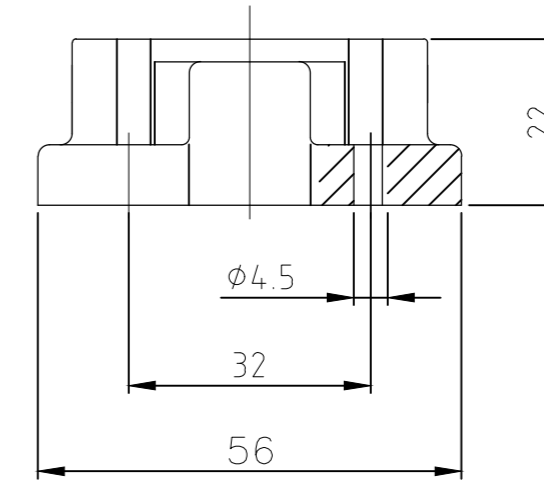

Panel Cut Out

- Notes:
- 1 Material: Housing: aluminium diecasting alloy  
Seals: Neoprene conductive
  - 2 Surface: Varnish- grey  
yellow chromium plated +  
Varnish black
  - 3 Varnish on the inside not necessarily

EMV.24/64-AG	EMV-K.24/64-AG	EMV.24/64-AG	EMV.24/64-AG	EMV.24/64-AG	EMV.24/64-AG	ORDERING TEXT/BESTELLTEXT
THIS DRAWING IS A CONTROLLED DOCUMENT.						
DIMENSIONS: mm		TOLERANCES UNLESS OTHERWISE SPECIFIED:		DWN Schneider 01.08.2000		
		0 PLC ± - 1 PLC ± - 2 PLC ± - 3 PLC ± - 4 PLC ± - ANGLES ± -		CHK Schweiger 01.08.2000		
MATERIAL		FINISH		APVD - NAME		
1		2		PRODUCT SPEC		
				APPLICATION SPEC		
				WEIGHT		
				SIZE A2 CAGE CODE 00779 DRAWING NO C=1102760 RESTRICTED TO -		
				CUSTOMER DRAWING SCALE 1:1 SHEET 1 of 1 REV A6		