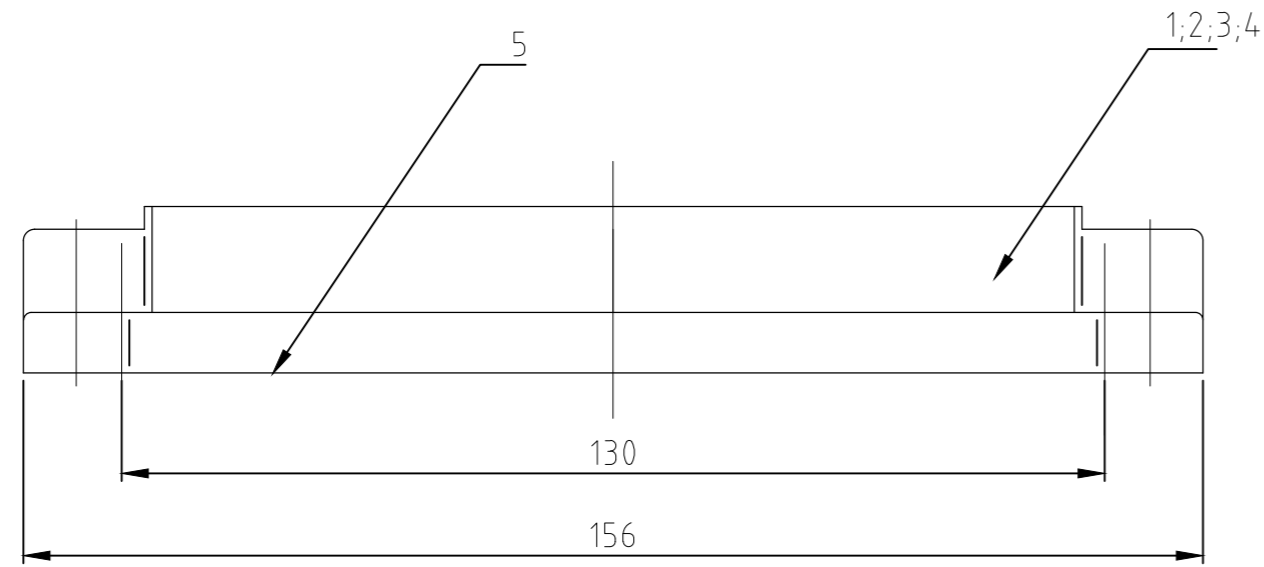

Panel Cut Out

- Notes:
- 1 Material: Housing: aluminium diecasting alloy  
Seals: Neoprene conductive
  - 2 Surface: Varnish- grey  
yellow chromium plated +  
Varnish black
  - 3 Varnish on the inside not necessarily

- Bemerkungen:
- 1 Material: Gehäuse: Alu-Druckguß-Legierung  
Dichtungen: Neoprene leitfähig
  - 2 Oberfläche: Lackierung - grau  
gelb chromatiert +  
Lackierung schwarz
  - 3 Lackierung im Gehäuseinnere ist nicht notwendig

QTY	DESCRIPTION / BENENNUNG	MATERIAL	SURFACE/OBERFLÄCHE	COLOR/FARBE	ITEM NO.	REMARKS / BEMERKUNGEN
1	O-Ring Bg8	Neoprene	-	black/schwarz	5	Conductive
1	Bulkhead housing EMV-K Bg8	Aluminium/Alu	yellow chromated	black/schwarz	4	
1	Bulkhead housing EMV Bg8	Aluminium/Alu	-	grey/grau	3	
1	Bulkhead housing EMV Bg8	Aluminium/Alu	-	unvarnished	2	
1	Bulkhead housing EMV Bg8	Aluminium/Alu	-	white aluminum	1	

EMV.24/64-AG	EMV-K.24/64-AG	EMV.24/64-AG	EMV.24/64-AG	EMV.24/64-AG	EMV.24/64-AG	ORDERING TEXT/BESTELLTEXT
THIS DRAWING IS A CONTROLLED DOCUMENT.						
DIMENSIONS: mm		TOLERANCES UNLESS OTHERWISE SPECIFIED:		DWN Schneider 01.08.2000		
		0 PLC ± - 1 PLC ± - 2 PLC ± - 3 PLC ± - 4 PLC ± - ANGLES ± -		CHK Schweiger 01.08.2000		
MATERIAL		FINISH		APVD - NAME		
1		2		PRODUCT SPEC		
				APPLICATION SPEC		
				WEIGHT		
				SIZE A2 CAGE CODE 00779 DRAWING NO C=1102760 RESTRICTED TO -		
				CUSTOMER DRAWING SCALE 1:1 SHEET 1 of 1 REV A6		