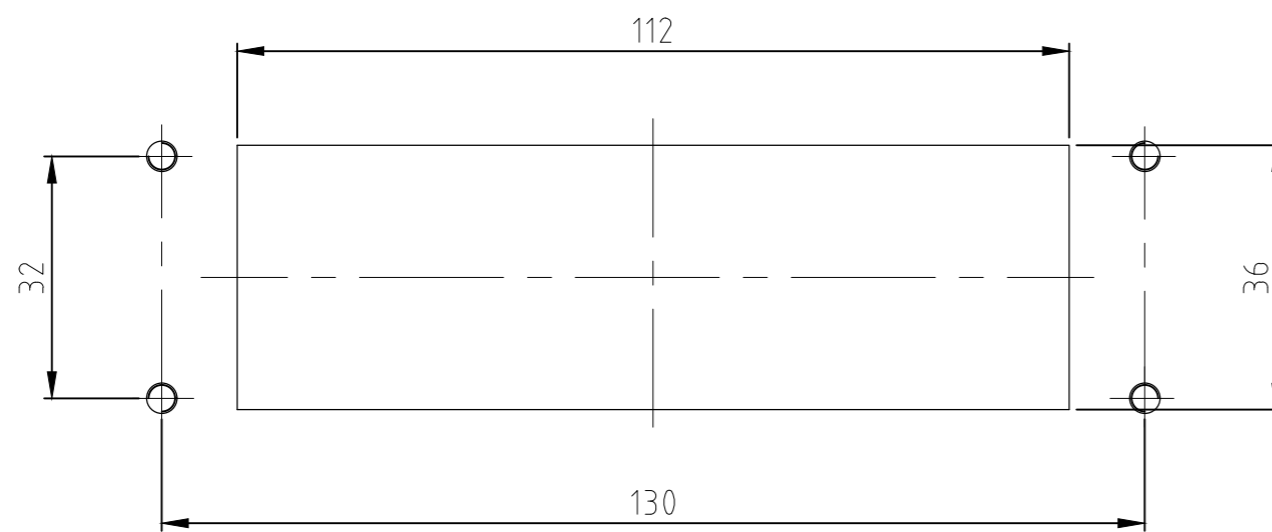

Panel Cut Out

1. Notes:
2. 1 Material: Housing: aluminium diecasting alloy
     Seals: Neoprene conductive
   - 2 Surface: Varnish- grey
     yellow chromium plated +
     Varnish black
   - 3 Varnish on the inside not necessarily

1. Bemerkungen:
2. 1 Material: Gehäuse: Alu-Druckguß-Legierung
     Dichtungen: Neoprene leitfähig
   - 2 Oberfläche: Lackierung - grau
     gelb chromatiert +
     Lackierung schwarz
   - 3 Lackierung im Gehäuseinnere ist nicht notwendig

QTY	DESCRIPTION / BENENNUNG	MATERIAL	SURFACE/OBERFLÄCHE	COLOR/FARBE	ITEM NO.	REMARKS / BEMERKUNGEN
1	O-Ring Bg8	Neoprene	-	black/schwarz	5	Conductive
1	Bulkhead housing EMV-K Bg8	Aluminium/Alu	yellow chromated	black/schwarz	4	
1	Bulkhead housing EMV Bg8	Aluminium/Alu	-	grey/grau	3	
1	Bulkhead housing EMV Bg8	Aluminium/Alu	-	unvarnished	2	
1	Bulkhead housing EMV Bg8	Aluminium/Alu	-	white aluminum	1	

EMV.24/64-AG	EMV-K.24/64-AG	EMV.24/64-AG	EMV.24/64-AG	EMV.24/64-AG	EMV.24/64-AG	ORDERING TEXT/BESTELLTEXT
THIS DRAWING IS A CONTROLLED DOCUMENT.						
DIMENSIONS: mm		TOLERANCES UNLESS OTHERWISE SPECIFIED:		DWN Schneider 01.08.2000		
		0 PLC ± - 1 PLC ± - 2 PLC ± - 3 PLC ± - 4 PLC ± - ANGLES ± -		CHK Schweiger 01.08.2000		
MATERIAL		FINISH		APVD - NAME		
1		2		PRODUCT SPEC		
				APPLICATION SPEC		
				WEIGHT		
				SIZE A2 CAGE CODE 00779 DRAWING NO C=1102760 RESTRICTED TO -		
				CUSTOMER DRAWING SCALE 1:1 SHEET 1 of 1 REV A6