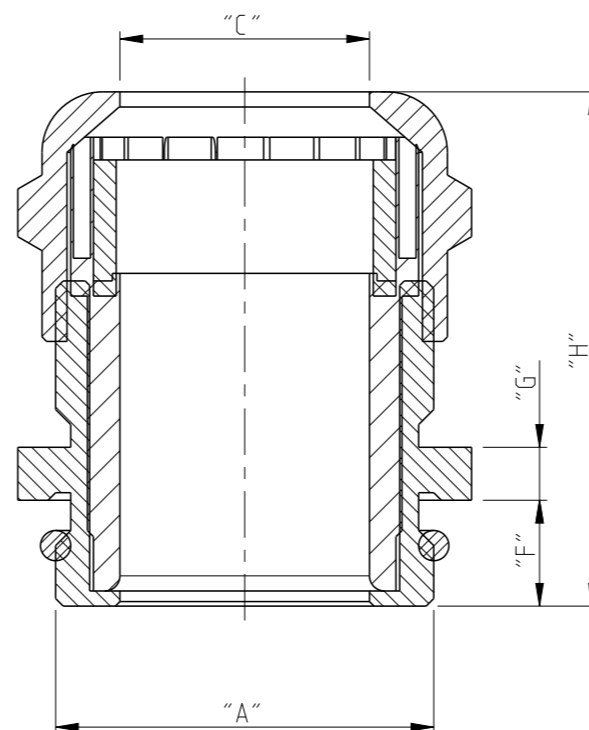

SCALE 1:1

M50	M50x1.5	∅35.3	∅60	9	4.5	47.5	55
M40	M40x1.5	∅27.3	∅46	8	4.5	41	43
M32	M32x1.5	∅21.3	∅36	8	4.5	38	34
M25	M25x1.5	∅16.3	∅30	7	3.5	36.5	27
M20	M20x1.5	∅13.3	∅24	6	3.5	33	22
M16	M16x1.5	∅9.1	∅19	5	3	29	17
SIZE	A	C	E	F	G	H max.	SW

DIMENSIONS

THIS DRAWING IS A CONTROLLED DOCUMENT.

DWN Schneider 20.02.2002

CHK Braun 20.02.2002

APVD -

PRODUCT SPEC -

APPLICATION SPEC -

WEIGHT -

CUSTOMER DRAWING

TE Connectivity

NAME
CABLE GLAND ASSY
SERIES EMV, METRIC

SIZE	CAGE CODE	DRAWING NO	RESTRICTED TO
A3	00779	C=1102772	

DIMENSIONS:
mm

TOLERANCES UNLESS OTHERWISE SPECIFIED:

0 PLC	±	n.ISO 8015
1 PLC	±	n.ISO 2768-MH-E
2 PLC	±	n.DIN 16901-120
3 PLC	±	
4 PLC	±	
ANGLES	±	
FINISH		