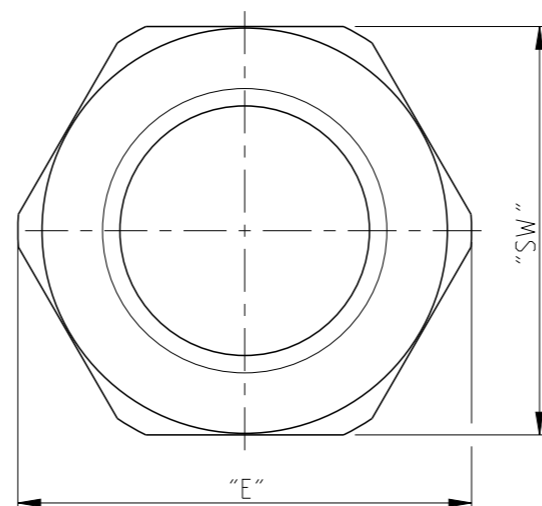

SCALE 1:1

M50	M50x1.5	∅35.3	∅60	9	4.5	47.5	55
M40	M40x1.5	∅27.3	∅46	8	4.5	41	43
M32	M32x1.5	∅21.3	∅36	8	4.5	38	34
M25	M25x1.5	∅16.3	∅30	7	3.5	36.5	27
M20	M20x1.5	∅13.3	∅24	6	3.5	33	22
M16	M16x1.5	∅9.1	∅19	5	3	29	17
SIZE	A	C	E	F	G	H max.	SW

CUSTOMER DRAWING

TE Connectivity

NAME
CABLE GLAND ASSY
SERIES EMV, METRIC

SIZE	CAGE CODE	DRAWING NO	RESTRICTED TO
A3	00779	C=1102772	

DIMENSIONS:
mm

TOLERANCES UNLESS OTHERWISE SPECIFIED:

0 PLC	±	n.ISO 8015
1 PLC	±	n.ISO 2768-MH-E
2 PLC	±	n.DIN 16901-120
3 PLC	±	
4 PLC	±	
ANGLES	±	
FINISH		