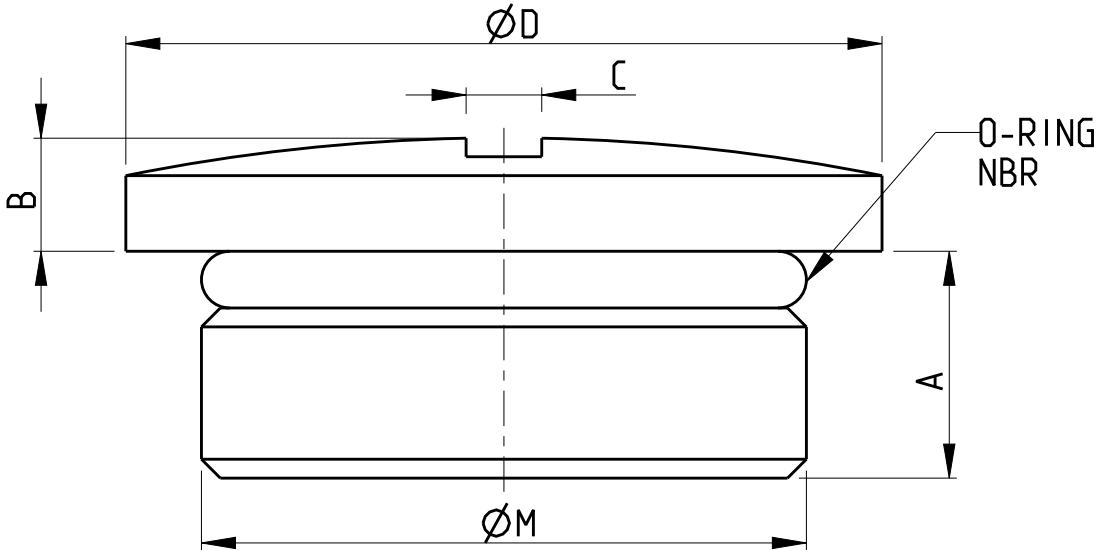

REVISIONS					
P	LTR	DESCRIPTION	DATE	DWN	APVD
	A3	REVISED PER ECR-17-014412	04APR2018	NG	MKO

SUPERSEDED BY T3165500111-000	5-0	M50x1.5	50	55.0	9.0	6.0	2.0	47.0x2.5	13.5 Nm
SUPERSEDED BY T3165400111-000	4-0	M40x1.5	40	45.0	8.0	4.0	2.0	37.0x2.0	13.5 Nm
SUPERSEDED BY T3165320111-000	3-2	M32x1.5	32	35.0	8.0	4.0	2.0	28.0x3.0	10.0 Nm
SUPERSEDED BY T3165250111-000	2-5	M25x1.5	25	28.0	7.0	4.0	2.0	21.0x1.5	7.0 Nm
SUPERSEDED BY T3165200111-000	2-0	M20x1.5	20	24.0	6.5	3.0	2.0	18.0x1.5	5.0 Nm
SUPERSEDED BY T3165160111-000	1-6	M16x1.5	16	20.0	6.0	3.0	2.0	13.0x1.5	4.0 Nm

PART NO	SIZE	ØM	ØD	A	B	C	O-RING	TORQUE
DIMENSIONS								

2000

RELEASED FOR PUBLICATION

THIS DRAWING IS UNPUBLISHED.

ALL RIGHTS RESERVED.

BY -

© COPYRIGHT 2000

DIMENSIONS:

APPLICATION SPEC -

WEIGHT -

CUSTOMER DRAWING

MATERIAL - FINISH -

TE Connectivity

NAME BLANKING PIECE WITH SEALING, METRIC

SIZE	CAGE CODE	DRAWING NO	RESTRICTED TO
A 4	00779	C-1102773	

SCALE	SHEET	OF	REV
5:1	1	1	A3