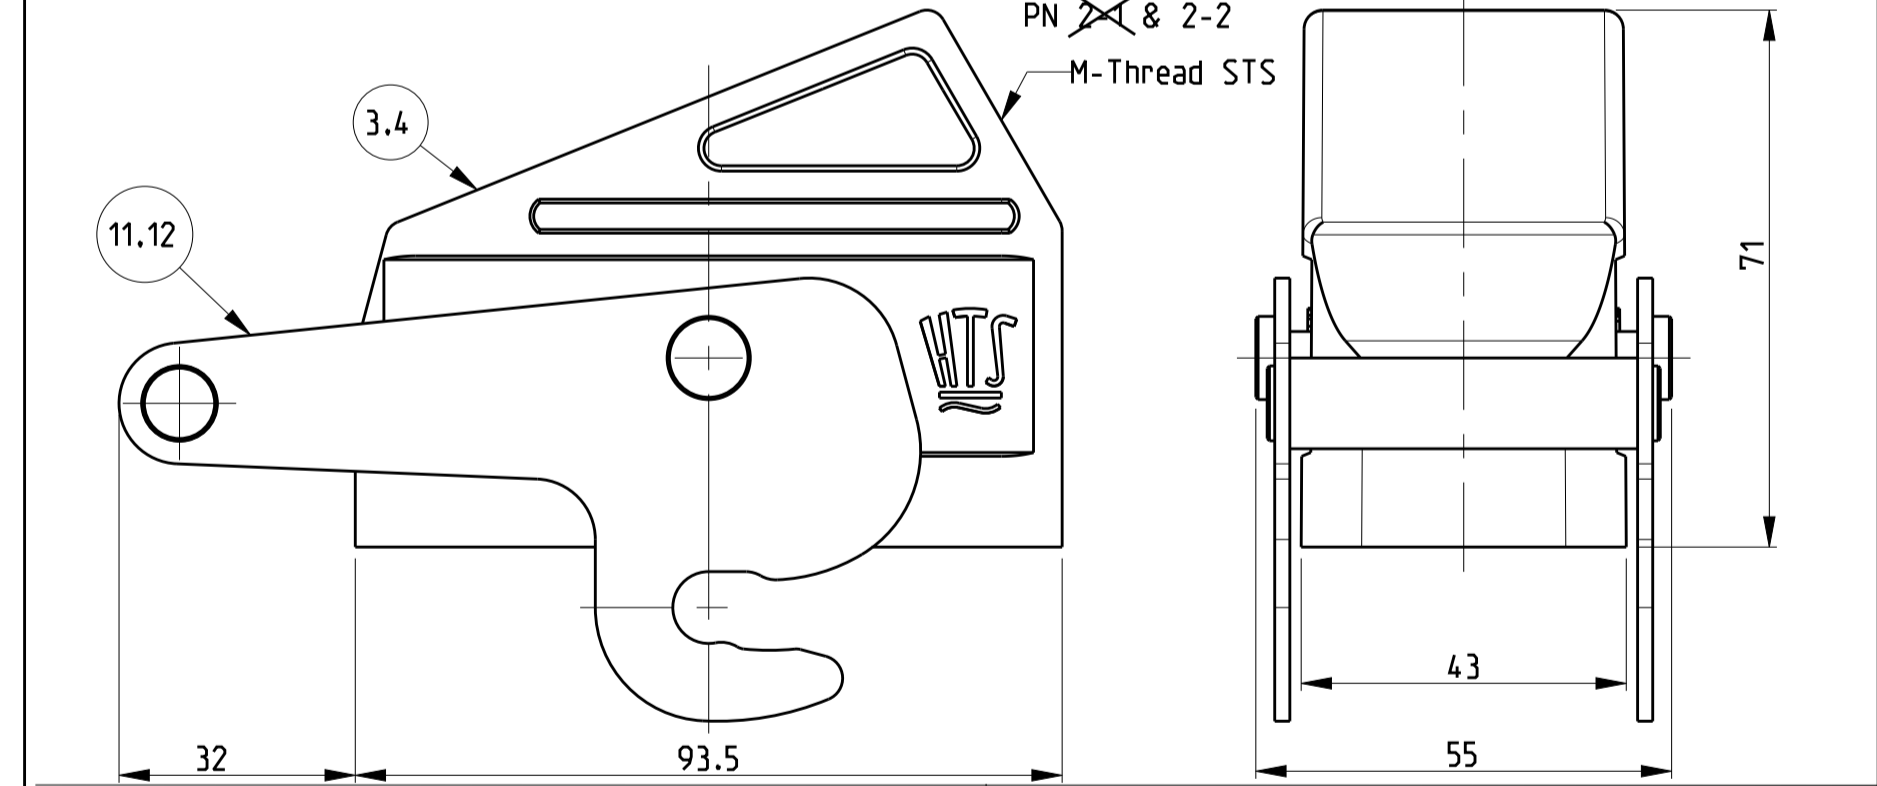

REVISIONS				
P. LTR	DESCRIPTION	DATE	DWN	APVD
B4	ECR-15-016632	28NOV2016	GCM	MKO

NOTES

- Surface: - Powder varnish grey
 - Aluminium oxide - Varnish black
 - Chromital TCP passivation - varnish black
- Varnish on the inside not necessary
- Packaging
 Packaging quantity 5 piece in a box
- Special Packaging

ORDERING TEXT

THIS DRAWING IS A CONTROLLED DOCUMENT. DWN 16.01.2002
 CHE 16.01.2002
 Schneider
 Schweiger

PRODUCT SPEC 108-74001
 108-74003
 APPLICATION SPEC 114-74001
 114-74004

NAME Hood
 HB.16.M32.G

SIZE A1 CAGE CODE 00779 DRAWING NO C=1106449 RESTRICTED TO

WEIGHT 1.1 SHEET 1 OF 1

CUSTOMER DRAWING SCALE 1:1

4895 (3/13)

X-ON Electronics

Largest Supplier of Electrical and Electronic Components

Click to view similar products for [Heavy Duty Power Connectors](#) category: