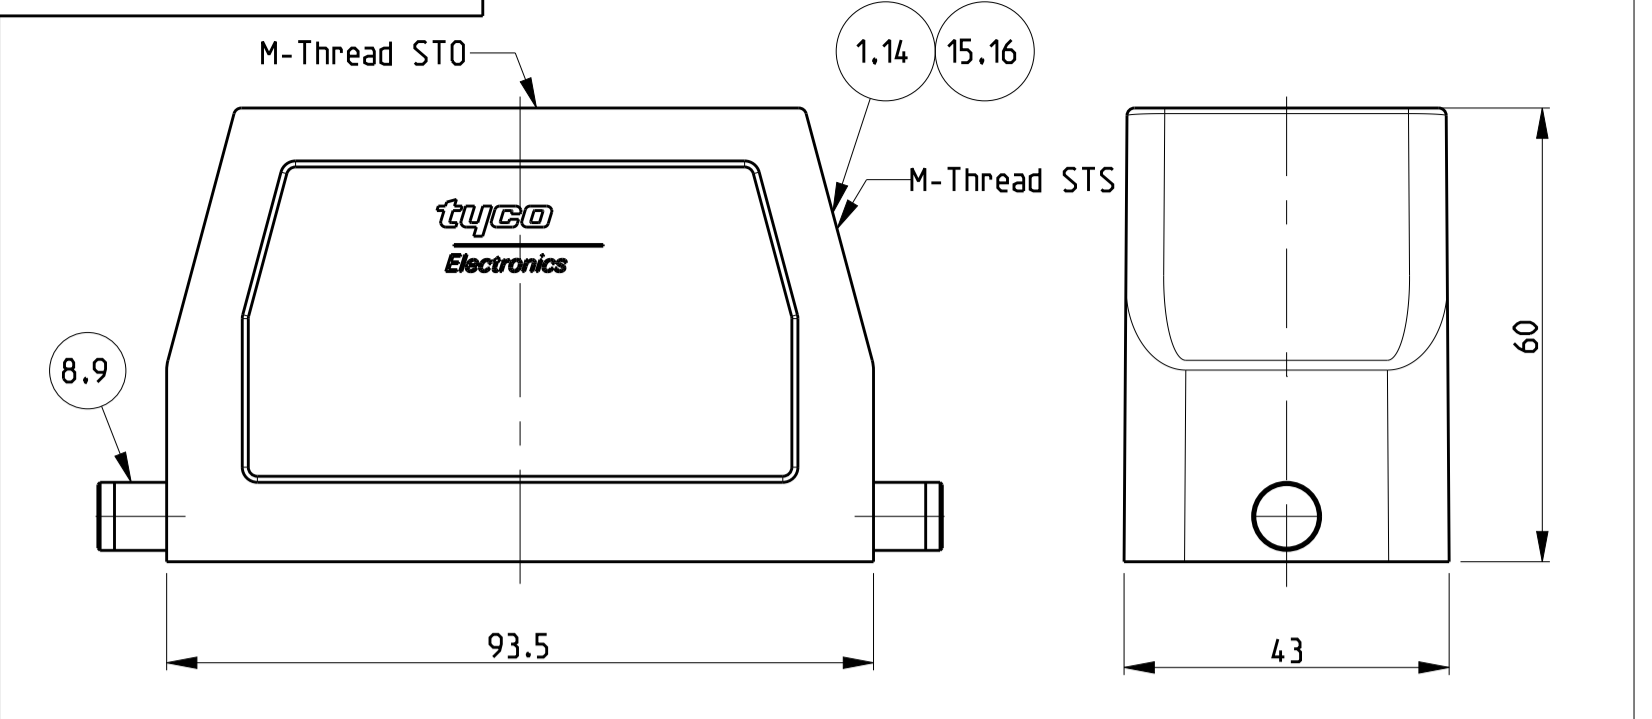

REVISIONS				
P. LTR	DESCRIPTION	DATE	DWN	APVD
B4	ECR-15-016632	28NOV2016	GCM	MKO

NOTES

- Surface: - Powder varnish grey
 - Aluminium oxide - Varnish black
 - Chromital TCP passivation - varnish black
- Varnish on the inside not necessary
- Packaging
 Packaging quantity 5 piece in a box
- Special Packaging

ORDERING TEXT

THIS DRAWING IS A CONTROLLED DOCUMENT. DWN 16.01.2002
 CHE 16.01.2002
 Schneider
 Schweiger

PRODUCT SPEC 108-74001
 108-74003
 APPLICATION SPEC 114-74001
 114-74004

NAME Hood
 HB.16.M32.G

SIZE A1 CAGE CODE 00779 DRAWING NO C=1106449 RESTRICTED TO

WEIGHT 1.1 SHEET 1 OF 1

CUSTOMER DRAWING SCALE 1:1

4895 (3/13)

X-ON Electronics

Largest Supplier of Electrical and Electronic Components

Click to view similar products for [Heavy Duty Power Connectors](#) category: