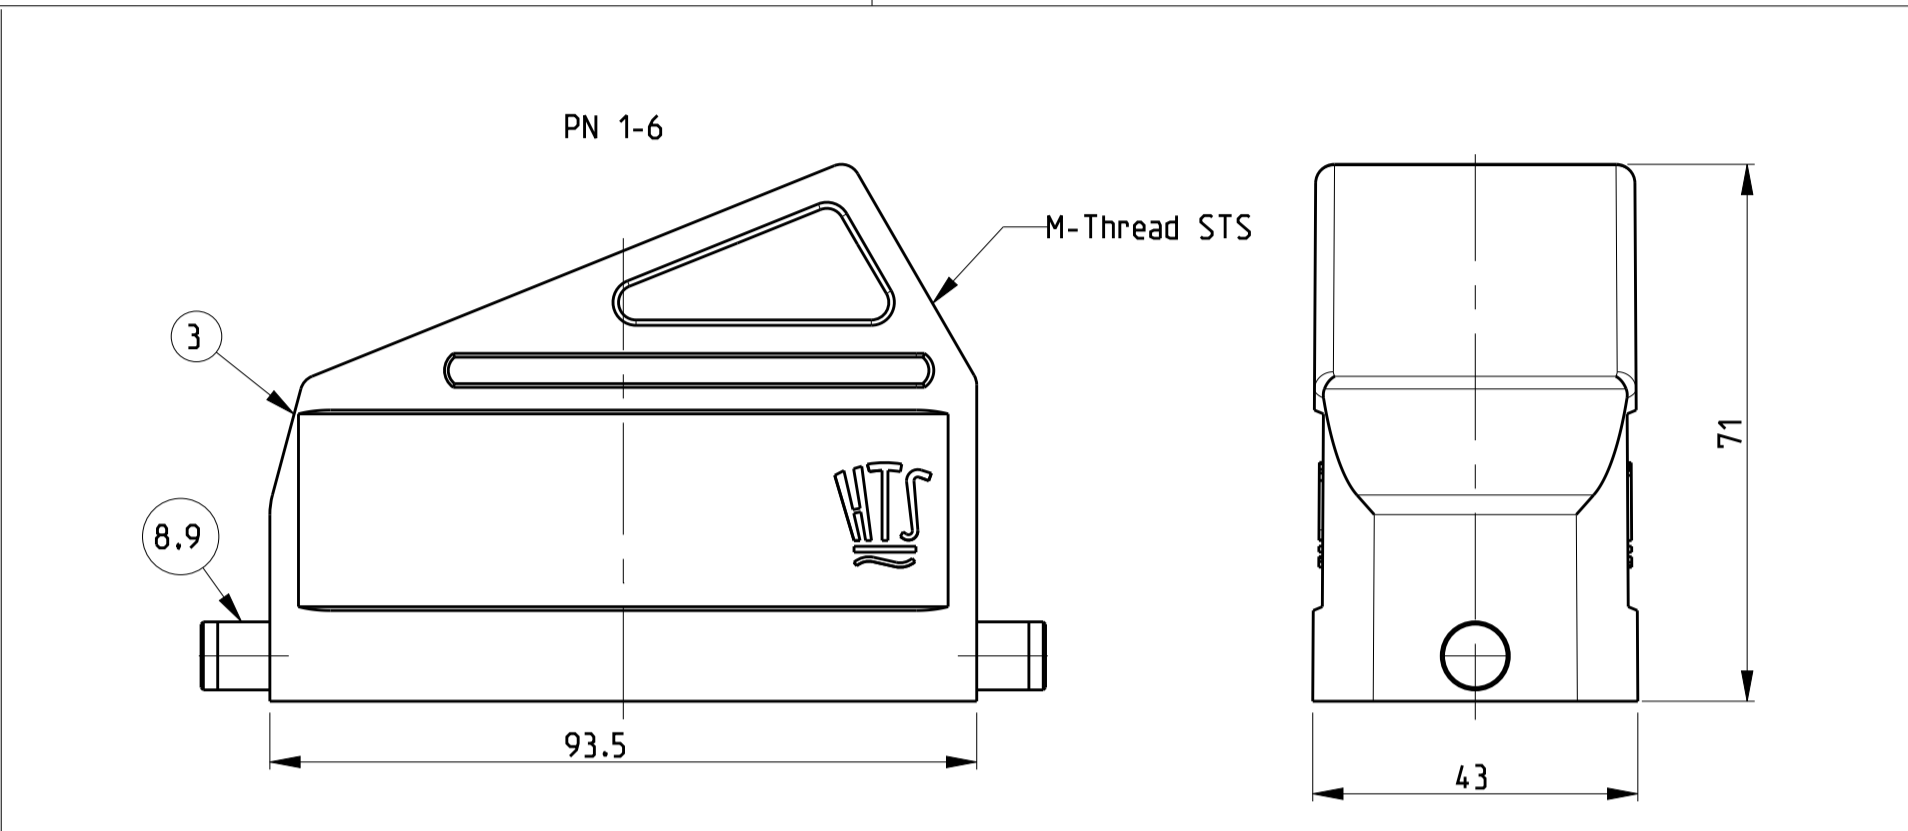

REVISIONS				
P. LTR	DESCRIPTION	DATE	DWN	APVD
B4	ECR-15-016632	28NOV2016	GCM	MKO

NOTES

- Surface: - Powder varnish grey
 - Aluminium oxide - Varnish black
 - Chromital TCP passivation - varnish black
- Varnish on the inside not necessary
- Packaging
 Packaging quantity 5 piece in a box
- Special Packaging

WEIGHT 1.1 SHEET 1 OF 1

CUSTOMER DRAWING SCALE 1:1

4895 (3/13)

X-ON Electronics

Largest Supplier of Electrical and Electronic Components

Click to view similar products for [Heavy Duty Power Connectors](#) category: