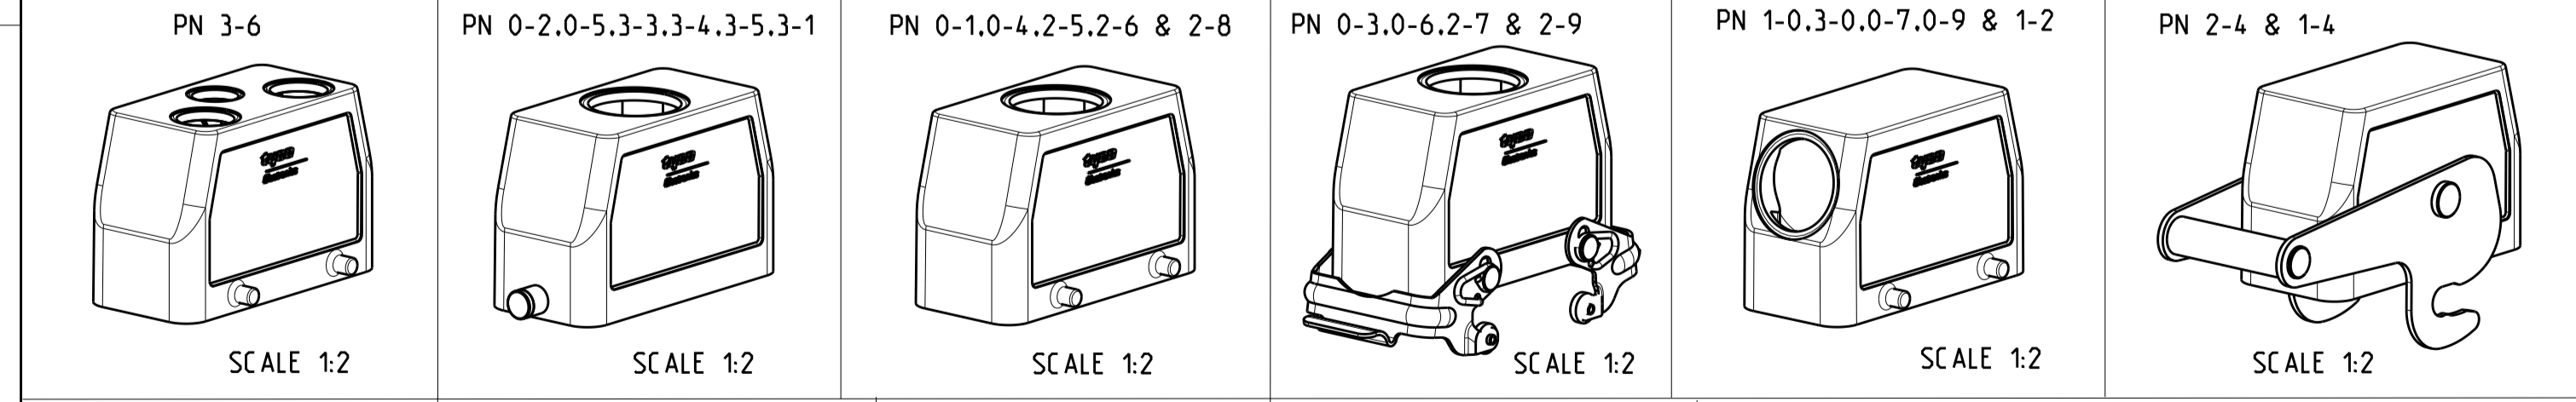

REVISIONS				
P. LTR	DESCRIPTION	DATE	DWN	APVD
B4	ECR-15-016632	28NOV2016	GCM	MKO

NOTES

- Surface: - Powder varnish grey
 - Aluminium oxide - Varnish black
 - Chromital TCP passivation - varnish black
- Varnish on the inside not necessary
- Packaging
 Packaging quantity 5 piece in a box
- Special Packaging