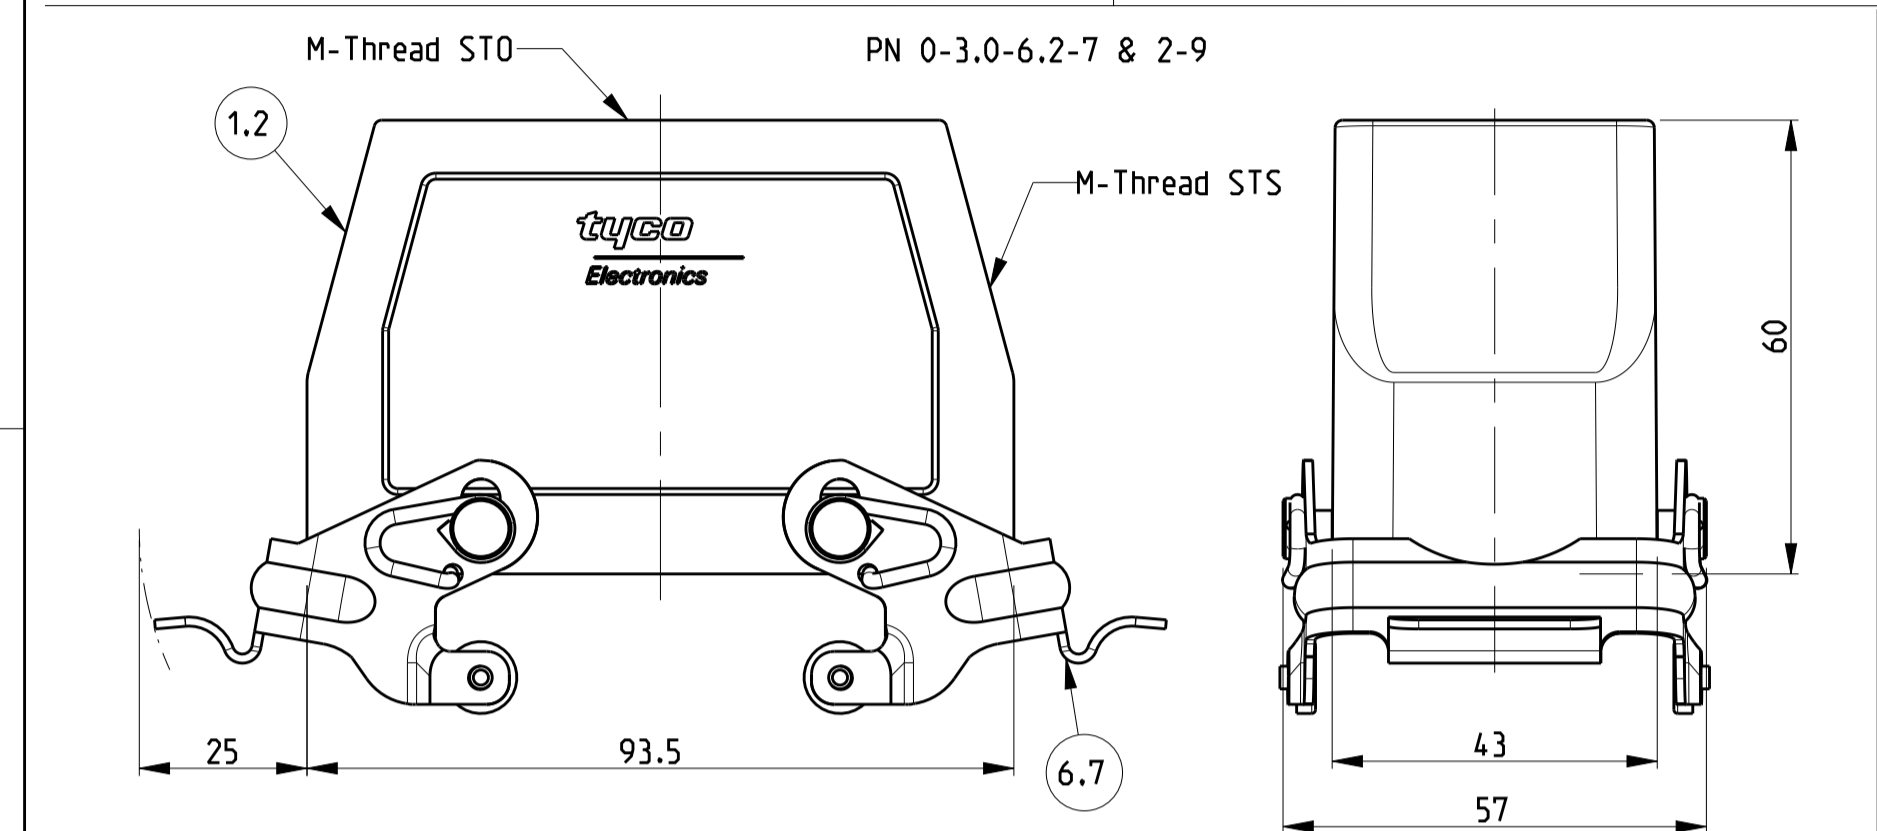

REVISIONS				
P. LTR	DESCRIPTION	DATE	DWN	APVD
B4	ECR-15-016632	28NOV2016	GCM	MKO

NOTES

- Surface: - Powder varnish grey
 - Aluminium oxide - Varnish black
 - Chromital TCP passivation - varnish black
- Varnish on the inside not necessary
- Packaging
 Packaging quantity 5 piece in a box
- Special Packaging

WEIGHT 1.1 SHEET 1 OF 1

CUSTOMER DRAWING SCALE 1:1

4895 (3/13)

X-ON Electronics

Largest Supplier of Electrical and Electronic Components

Click to view similar products for [Heavy Duty Power Connectors](#) category: