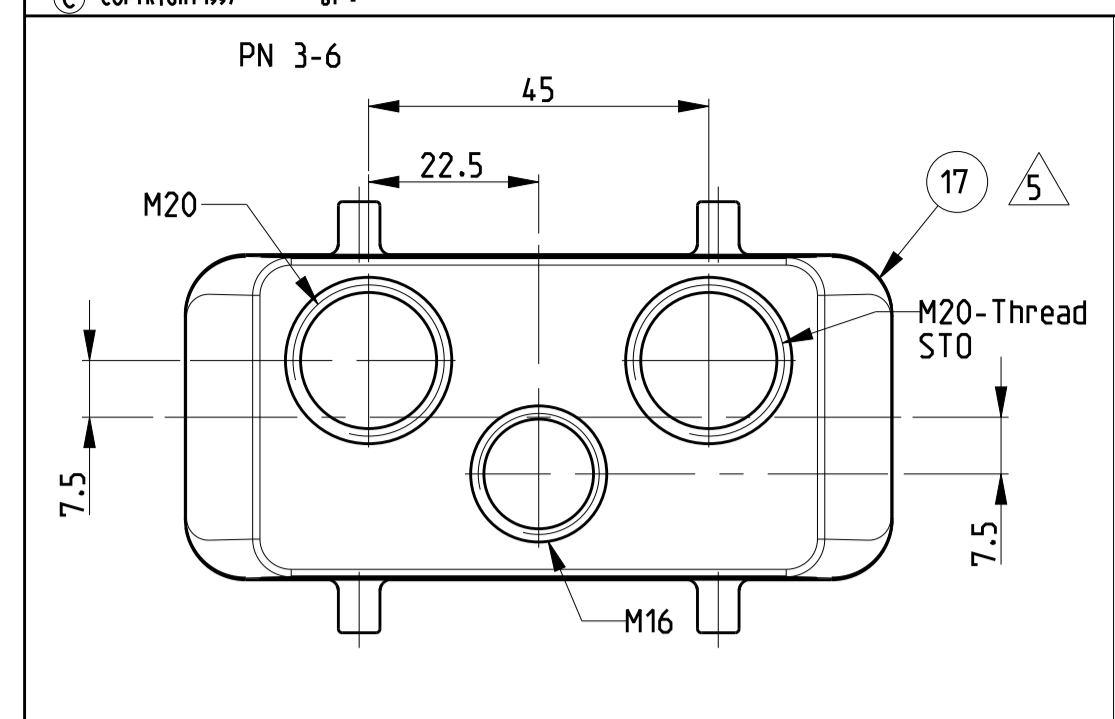

REVISIONS				
P. LTR	DESCRIPTION	DATE	DWN	APVD
B4	ECR-15-016632	28NOV2016	GCM	MKO

NOTES

- Surface: - Powder varnish grey
 - Aluminium oxide - Varnish black
 - Chromital TCP passivation - varnish black
- Varnish on the inside not necessary
- Packaging
 Packaging quantity 5 piece in a box
- Special Packaging

ORDERING TEXT

THIS DRAWING IS A CONTROLLED DOCUMENT. DWN 16.01.2002
 CHE 16.01.2002
 Schneider
 Schweiger

PRODUCT SPEC 108-74001
 108-74003
 APPLICATION SPEC 114-74001
 114-74004

NAME Hood
 HB.16.M32.G

SIZE A1 CAGE CODE 00779 DRAWING NO C=1106449 RESTRICTED TO

WEIGHT 1.1 SHEET 1 OF 1

CUSTOMER DRAWING SCALE 1:1

4895 (3/13)

X-ON Electronics

Largest Supplier of Electrical and Electronic Components

Click to view similar products for [Heavy Duty Power Connectors](#) category: