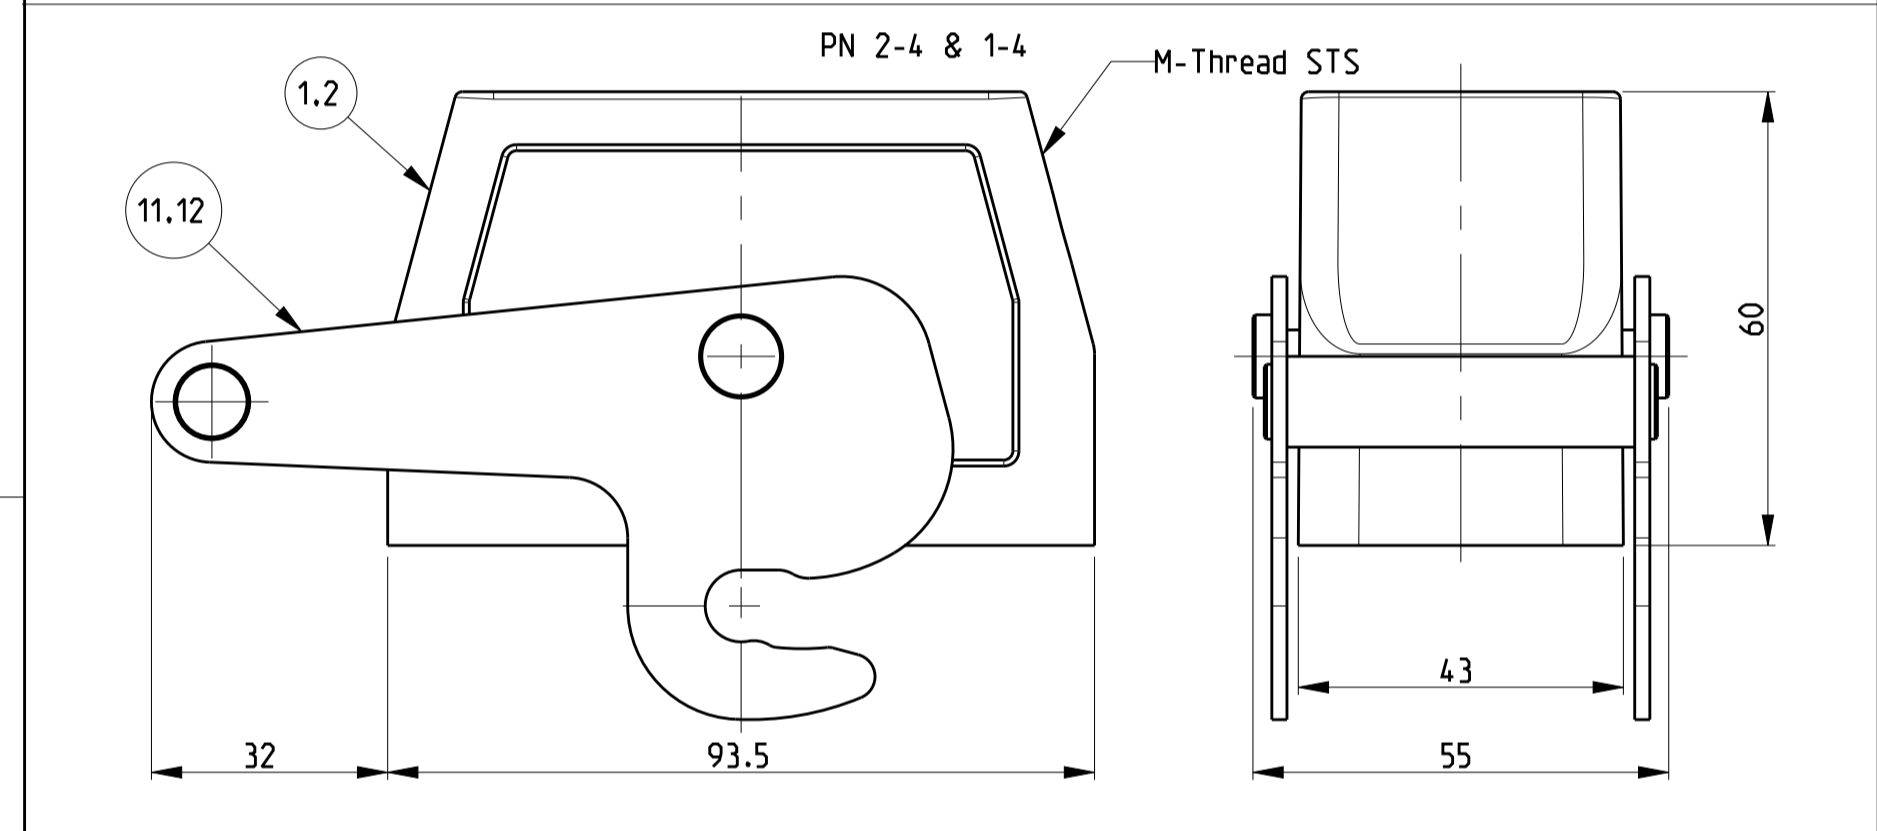

REVISIONS				
P. LTR	DESCRIPTION	DATE	DWN	APVD
B4	ECR-15-016632	28NOV2016	GCM	MKO

NOTES

- Surface: - Powder varnish grey
 - Aluminium oxide - Varnish black
 - Chromital TCP passivation - varnish black
- Varnish on the inside not necessary
- Packaging
 Packaging quantity 5 piece in a box
- Special Packaging

ORDERING TEXT

THIS DRAWING IS A CONTROLLED DOCUMENT. DWN 16.01.2002
 CHE 16.01.2002
 Schneider
 Schweiger

PRODUCT SPEC 108-74001
 108-74003
 APPLICATION SPEC 114-74001
 114-74004

NAME Hood
 HB.16.M32.G

SIZE A1 CAGE CODE 00779 DRAWING NO C=1106449 RESTRICTED TO

WEIGHT 1.1 SHEET 1 OF 1

CUSTOMER DRAWING SCALE 1:1

4895 (3/13)

X-ON Electronics

Largest Supplier of Electrical and Electronic Components

Click to view similar products for [Heavy Duty Power Connectors](#) category: