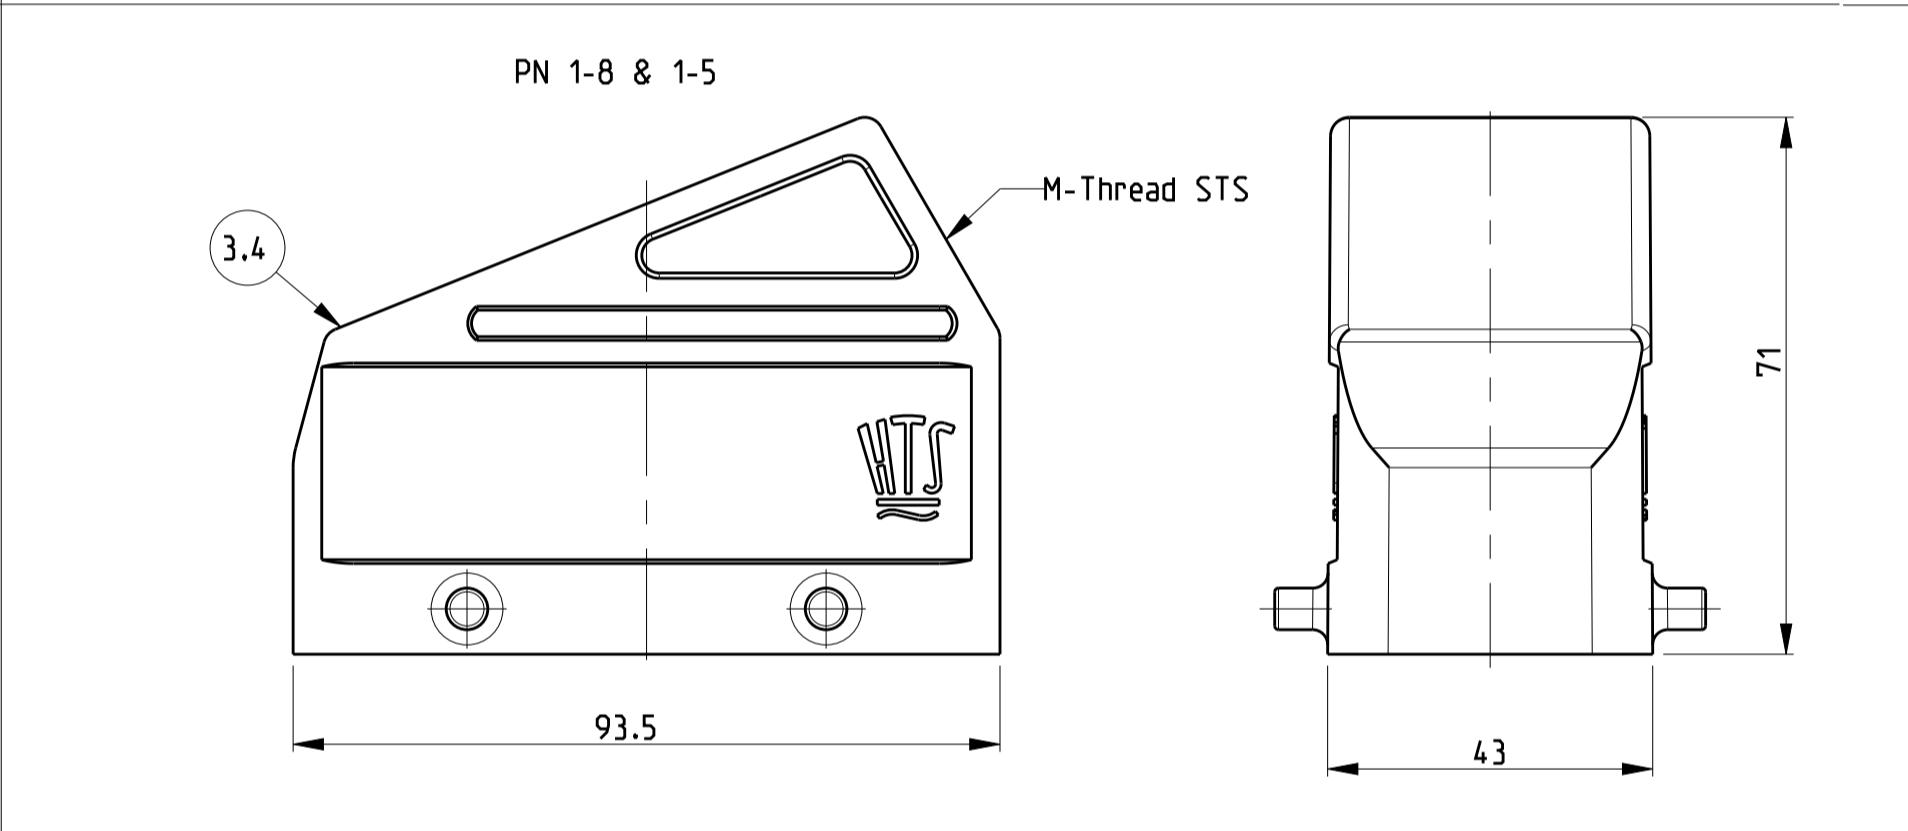

REVISIONS				
P. LTR	DESCRIPTION	DATE	DWN	APVD
B4	ECR-15-016632	28NOV2016	GCM	MKO

NOTES

- Surface: - Powder varnish grey
 - Aluminium oxide - Varnish black
 - Chromital TCP passivation - varnish black
- Varnish on the inside not necessary
- Packaging
 Packaging quantity 5 piece in a box
- Special Packaging

WEIGHT 1.1 SHEET 1 OF 1

CUSTOMER DRAWING SCALE 1:1

4895 (3/13)

X-ON Electronics

Largest Supplier of Electrical and Electronic Components

Click to view similar products for [Heavy Duty Power Connectors](#) category: