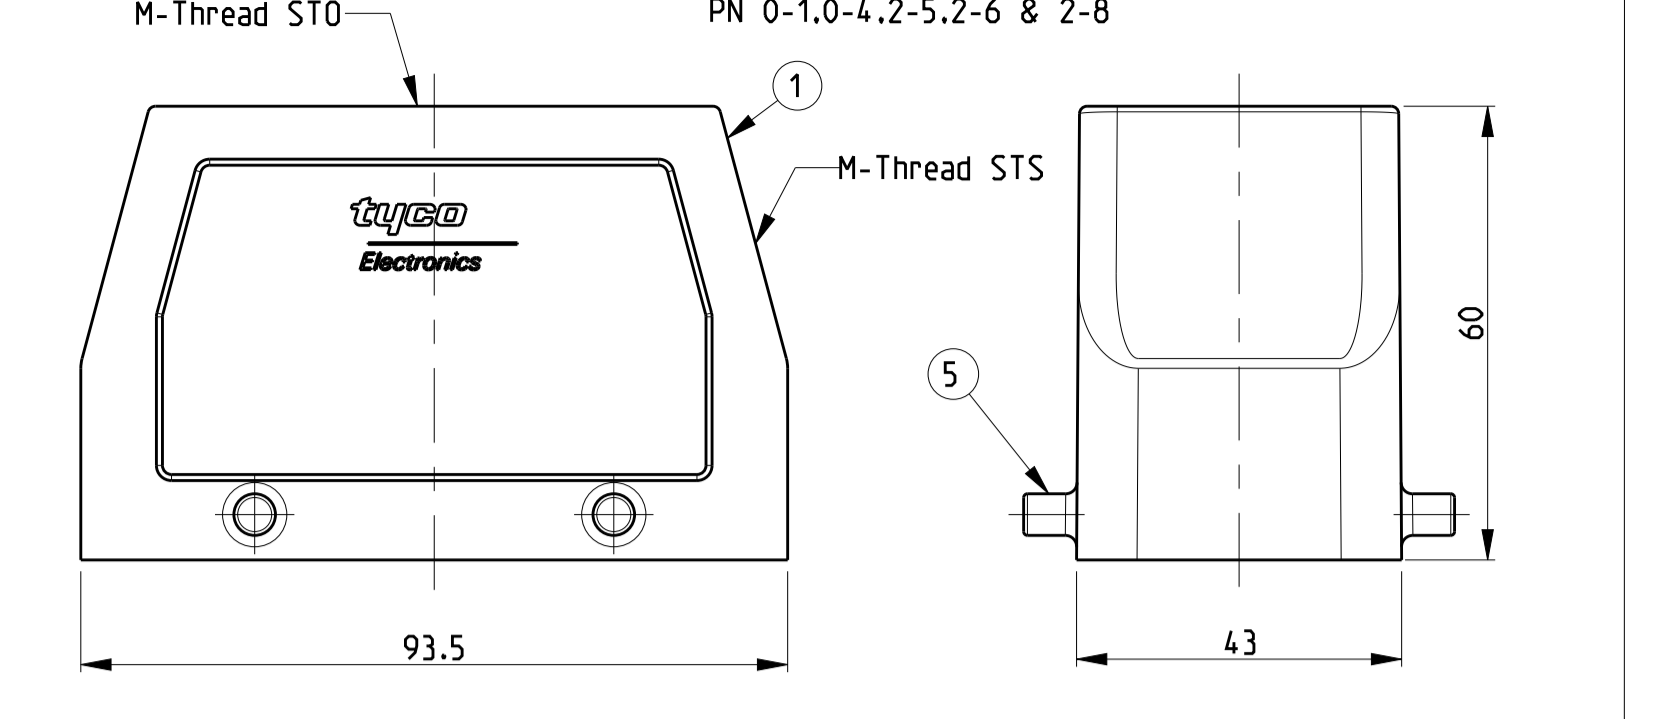

REVISIONS				
P. LTR	DESCRIPTION	DATE	DWN	APVD
B4	ECR-15-016632	28NOV2016	GCM	MKO

NOTES

- Surface: - Powder varnish grey
 - Aluminium oxide - Varnish black
 - Chromital TCP passivation - varnish black
- Varnish on the inside not necessary
- Packaging
 Packaging quantity 5 piece in a box
- Special Packaging

WEIGHT 1.1 SHEET 1 OF 1

CUSTOMER DRAWING SCALE 1:1

4895 (3/13)

X-ON Electronics

Largest Supplier of Electrical and Electronic Components

Click to view similar products for [Heavy Duty Power Connectors](#) category: