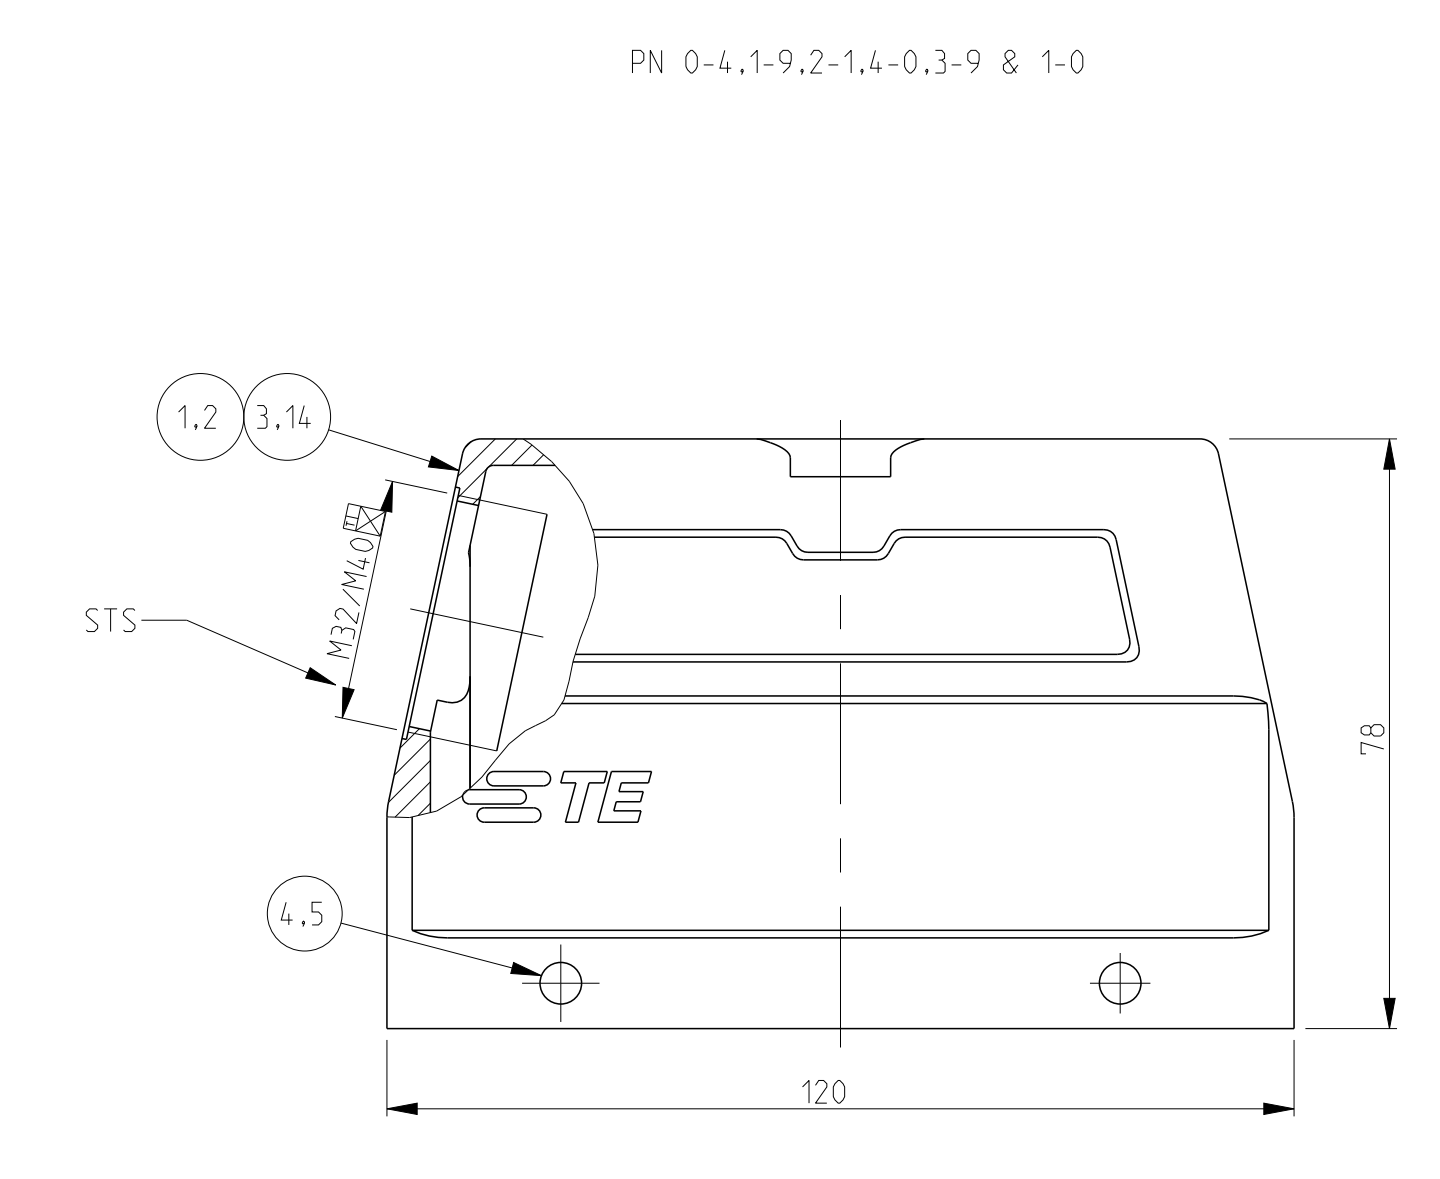

LOC	DIST	REVISIONS					
A1	-	P	LTN	DESCRIPTION	DATE	DRN	APPD
		A15	ECO-14-007563		27FEB2014	RK	MKO
		A16	ECR-14-013782		23SEP2014	RK	MKO
		A17	ECR-16-016696		24JUN2017	GERM	MKO
		A18	ECR-16-016780		19NOV2017	GR	MKO

QTY	DESCRIPTION	MATERIAL	SURFACE	COLOR	ITEM NO	NOTES
1	HD-K HOOD	Aluminium	Aluminium oxide	Black	17	
1	HD HOOD	Aluminium		GREY	16	
1	HD HOOD	Aluminium		GREY	15	
1	HD-EMV Hood	Aluminium	chromit Al passivation	Black	14	
1	HD Hood	Aluminium		Grey	13	
1	HD Hood	Aluminium	Neutral	Grey	12	Without TE-Logo
1	ZB-Central clip	Stainless steel		Blank	11	
1	ZB-Central clip	Steel	Zinc plated	Blue	10	
2	LB-Clip bolt	Stainless steel		Blank	9	
2	LB-Clip bolt	Steel	Zinc plated	Blue	8	
2	VS-Side clip	Stainless steel		Blank	7	
2	VS-Side clip	Steel	Zinc plated	Blue	6	
2	VS-Clip bolt	Stainless steel		Blank	5	
4	VS-Clip bolt	Steel	Zinc plated	Blue	4	
1	HD Hood	Aluminium		Grey	3	Without TE-Logo
1	HD-K Hood	Aluminium	Aluminium oxide	Black	2	
1	HD Hood	Aluminium		Grey	1	

1. NOTES:
1. Material:Housing:Aluminium Diecasting Alloy
  2. Surface:Varnish grey
  3. Varnish on the inside not necessary
  4. Packaging Quantity 5 Pieces in a box
  5. Without TE-Product sign
  6. Special Packaging Quantity 50 Pieces in a Kanban box

THIS DRAWING IS A CONTROLLED DOCUMENT. DATE: 30-Nov-07
DIMENSIONS: SCHNEIDER 30-Nov-07
PRODUCT SPEC: 108-74.001/74.003
APPLICATION REF: 114-74.001/74.004
MATERIAL: ALUMINUM
FINISH: POLISHED

Customer Drawing

SCALE: 5:1

SHEET 1 OF 1

REV: A18

STE TE Connectivity
Hood
HD .64 .STS .M32 /1.M4.0.G

SIZE: A0 CASE CODE: 00779 DRAWING NO: 114-74.001/74.004 RESTRICTED TO: -