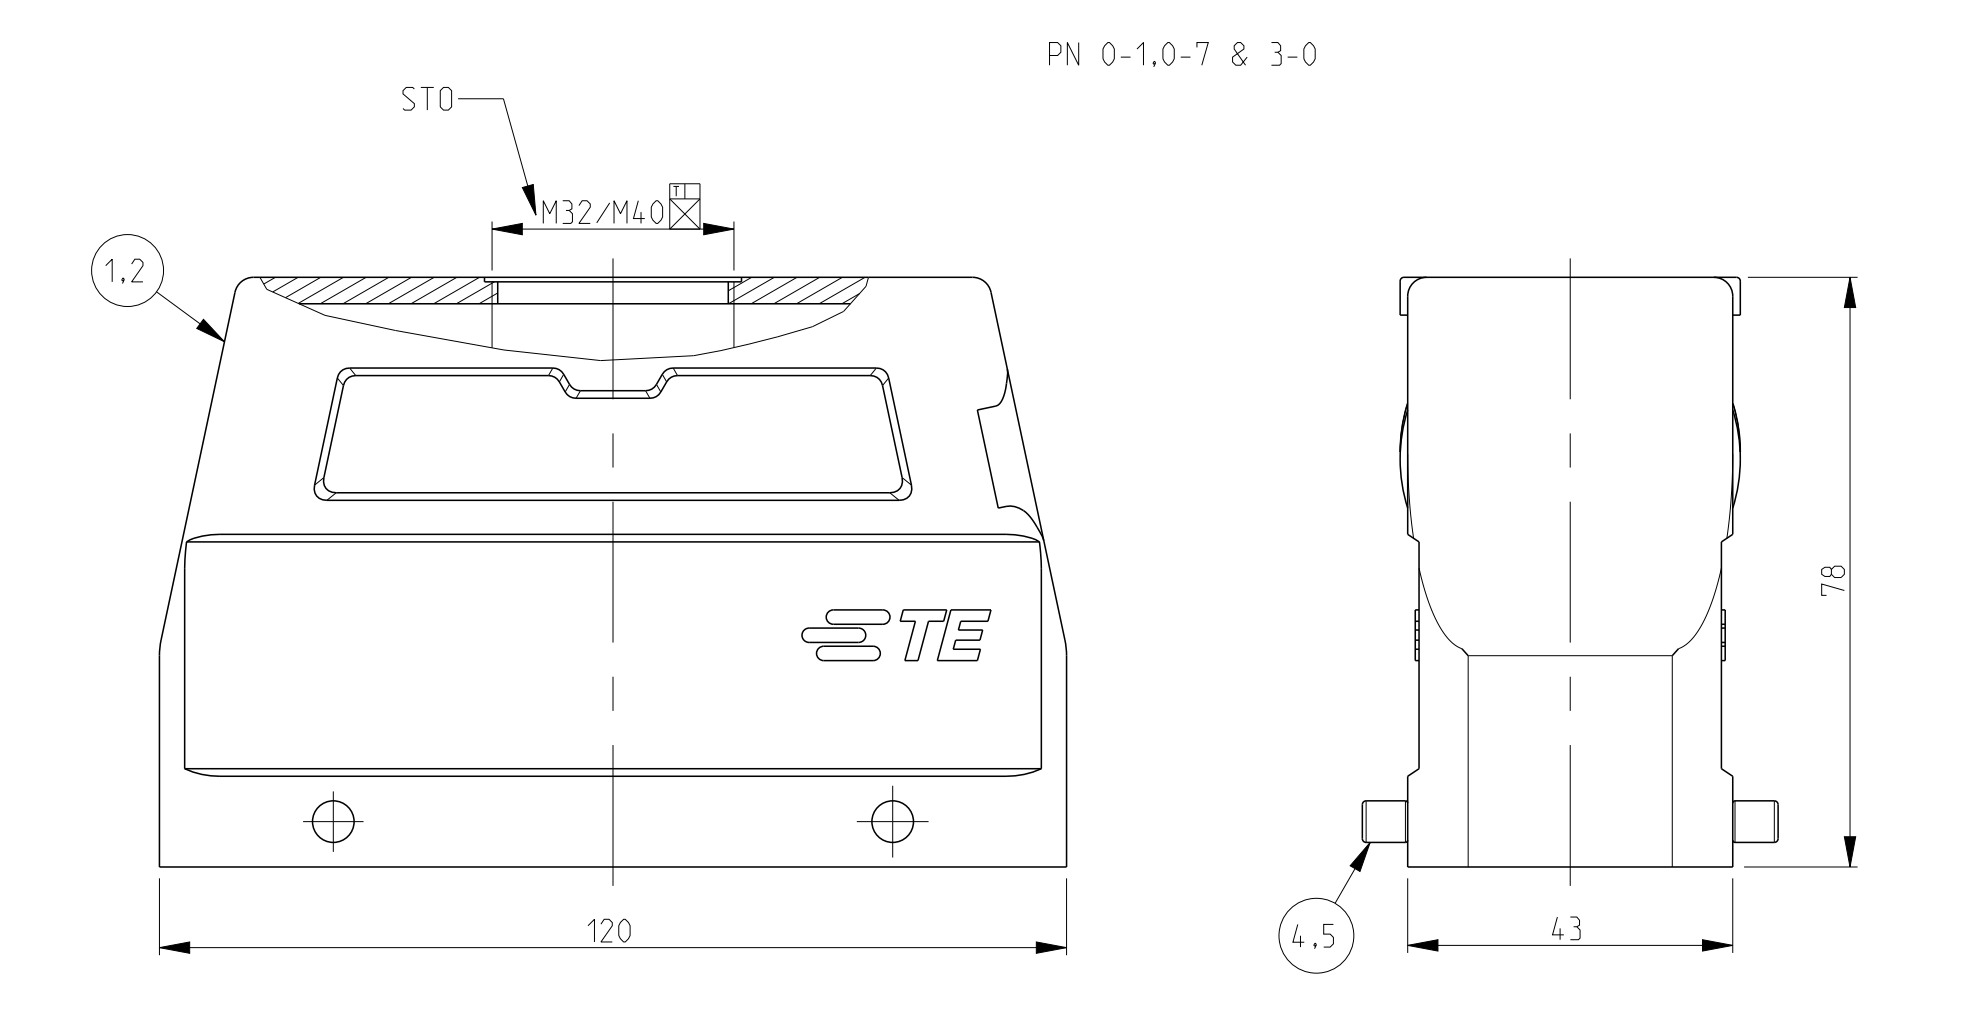

LOC	DIST	REVISIONS					
A1	-	P	LTN	DESCRIPTION	DATE	DRN	APPD
		A15	ECO-14-007563		27FEB2014	RK	MKO
		A16	ECR-14-013782		23SEP2014	RK	MKO
		A17	ECR-16-016696		24JUN2017	GERM	MKO
		A18	ECR-16-016780		19NOV2017	GR	MKO

QTY	DESCRIPTION	MATERIAL	SURFACE	COLOR	ITEM NO	NOTES
1	HD-K HOOD	Aluminium	Aluminium oxide	Black	17	
1	HD HOOD	Aluminium		GREY	16	
1	HD HOOD	Aluminium		GREY	15	
1	HD-EMV Hood	Aluminium	chromit Al passivation	Black	14	
1	HD Hood	Aluminium		Grey	13	
1	HD Hood	Aluminium	Neutral	Grey	12	Without TE-Logo
1	ZB-Central clip	Stainless steel		Blank	11	
1	ZB-Central clip	Steel	Zinc plated	Blue	10	
2	LB-Clip bolt	Stainless steel		Blank	9	
2	LB-Clip bolt	Steel	Zinc plated	Blue	8	
2	VS-Side clip	Stainless steel		Blank	7	
2	VS-Side clip	Steel	Zinc plated	Blue	6	
2	VS-Clip bolt	Stainless steel		Blank	5	
4	VS-Clip bolt	Steel	Zinc plated	Blue	4	
1	HD Hood	Aluminium		Grey	3	Without TE-Logo
1	HD-K Hood	Aluminium	Aluminium oxide	Black	2	
1	HD Hood	Aluminium		Grey	1	

1. NOTES:
1. Material:Housing:Aluminium Diecasting Alloy
  2. Surface:Varnish grey
  3. Varnish on the inside not necessary
  4. Packaging Quantity 5 Pieces in a box
  5. Without TE-Product sign
  6. Special Packaging Quantity 50 Pieces in a Kanban box

THIS DRAWING IS A CONTROLLED DOCUMENT. DATE: 30-Nov-07
DIMENSIONS: SCHNEIDER 30-Nov-07
PRODUCT SPEC: 108-74.001/74.003
APPLICATION REF: 114-74.001/74.004
MATERIAL: ALUMINUM
FINISH: POLISHED

Customer Drawing

SCALE: 5:1

SHEET 1 OF 1

REV: A18

STE TE Connectivity
Hood
HD .64 .STS .M32 /1.M4.0.G

SIZE: A0 CASE CODE: 00779 DRAWING NO: 114-74.001/74.004 RESTRICTED TO: -