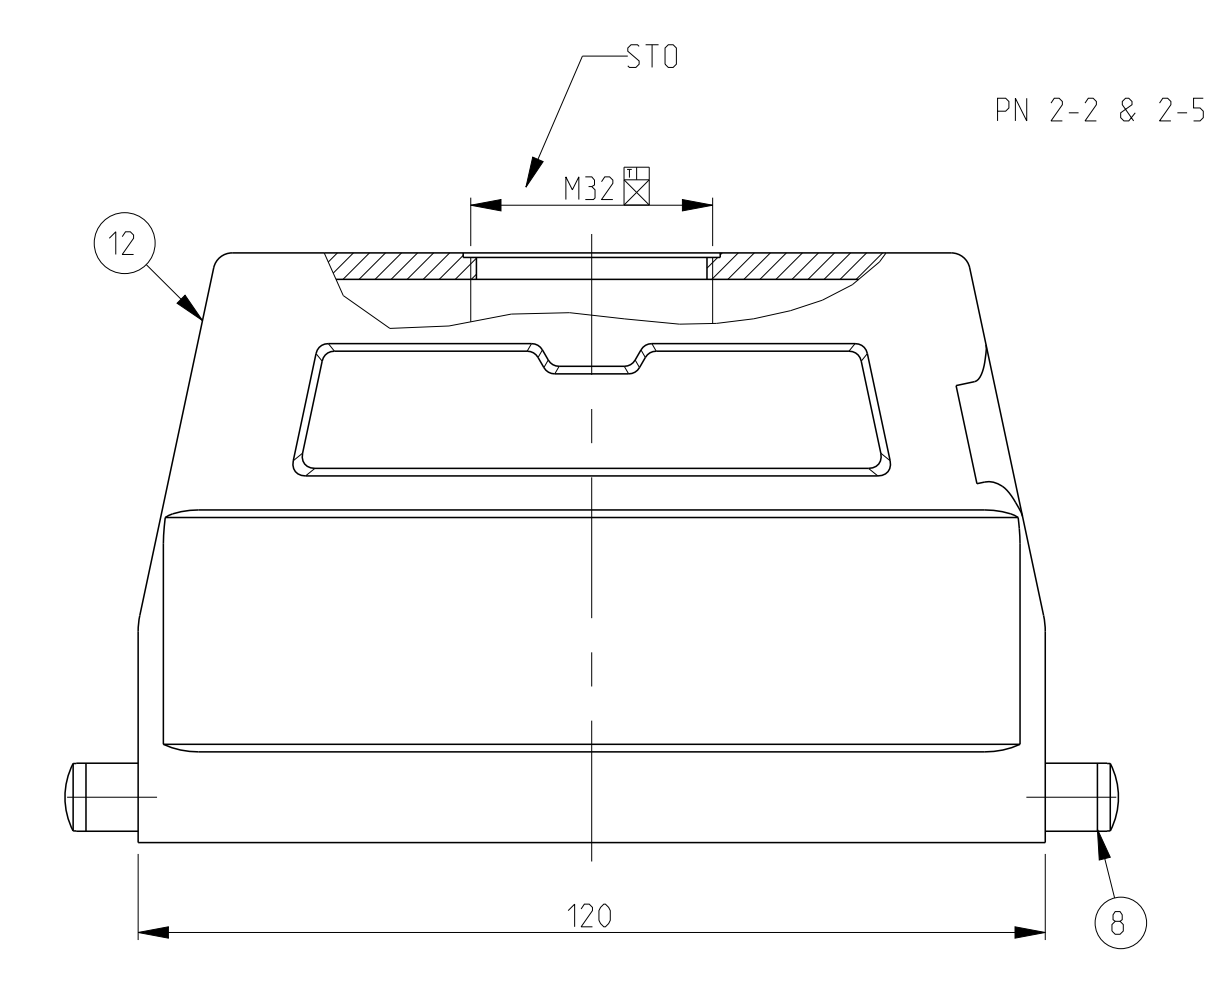

LOC	DIST	REVISIONS					
A1	-	P	LTN	DESCRIPTION	DATE	DRN	APPD
		A15	ECO-14-007563		27FEB2014	RK	MKO
		A16	ECR-14-013782		23SEP2014	RK	MKO
		A17	ECR-16-016696		24JUN2017	GERM	MKO
		A18	ECR-16-016780		19NOV2017	GR	MKO

QTY	DESCRIPTION	MATERIAL	SURFACE	COLOR	ITEM NO	NOTES
1	HD-K HOOD	Aluminium	Aluminium oxide	Black	17	
1	HD HOOD	Aluminium		GREY	16	
1	HD HOOD	Aluminium		GREY	15	
1	HD-EMV Hood	Aluminium	chromit Al passivation	Black	14	
1	HD Hood	Aluminium		Grey	13	
1	HD Hood	Aluminium	Neutral	Grey	12	Without TE-Logo
1	ZB-Central clip	Stainless steel		Blank	11	
1	ZB-Central clip	Steel	Zinc plated	Blue	10	
2	LB-Clip bolt	Stainless steel		Blank	9	
2	LB-Clip bolt	Steel	Zinc plated	Blue	8	
2	VS-Side clip	Stainless steel		Blank	7	
2	VS-Side clip	Steel	Zinc plated	Blue	6	
2	VS-Clip bolt	Stainless steel		Blank	5	
4	VS-Clip bolt	Steel	Zinc plated	Blue	4	
1	HD Hood	Aluminium		Grey	3	Without TE-Logo
1	HD-K Hood	Aluminium	Aluminium oxide	Black	2	
1	HD Hood	Aluminium		Grey	1	

1. NOTES:
1. Material:Housing:Aluminium Diecasting Alloy
  2. Surface:Varnish grey
  3. Varnish on the inside not necessary
  4. Packaging Quantity 5 Pieces in a box
  5. Without TE-Product sign
  6. Special Packaging Quantity 50 Pieces in a Kanban box

THIS DRAWING IS A CONTROLLED DOCUMENT. DATE: 30-Nov-07
DIMENSIONS: SCHNEIDER 30-Nov-07
PRODUCT SPEC: 108-74.001/74.003
APPLICATION REF: 114-74.001/74.004
MATERIAL: ALUMINUM
FINISH: POLISHED

Customer Drawing

SCALE: 5:1

SHEET 1 OF 1

REV: A18

STE TE Connectivity
Hood
HD .64 .STS .M32 /1.M4.0.G

SIZE: A0 CASE CODE: 00779 DRAWING NO: 114-74.001/74.004 RESTRICTED TO: -