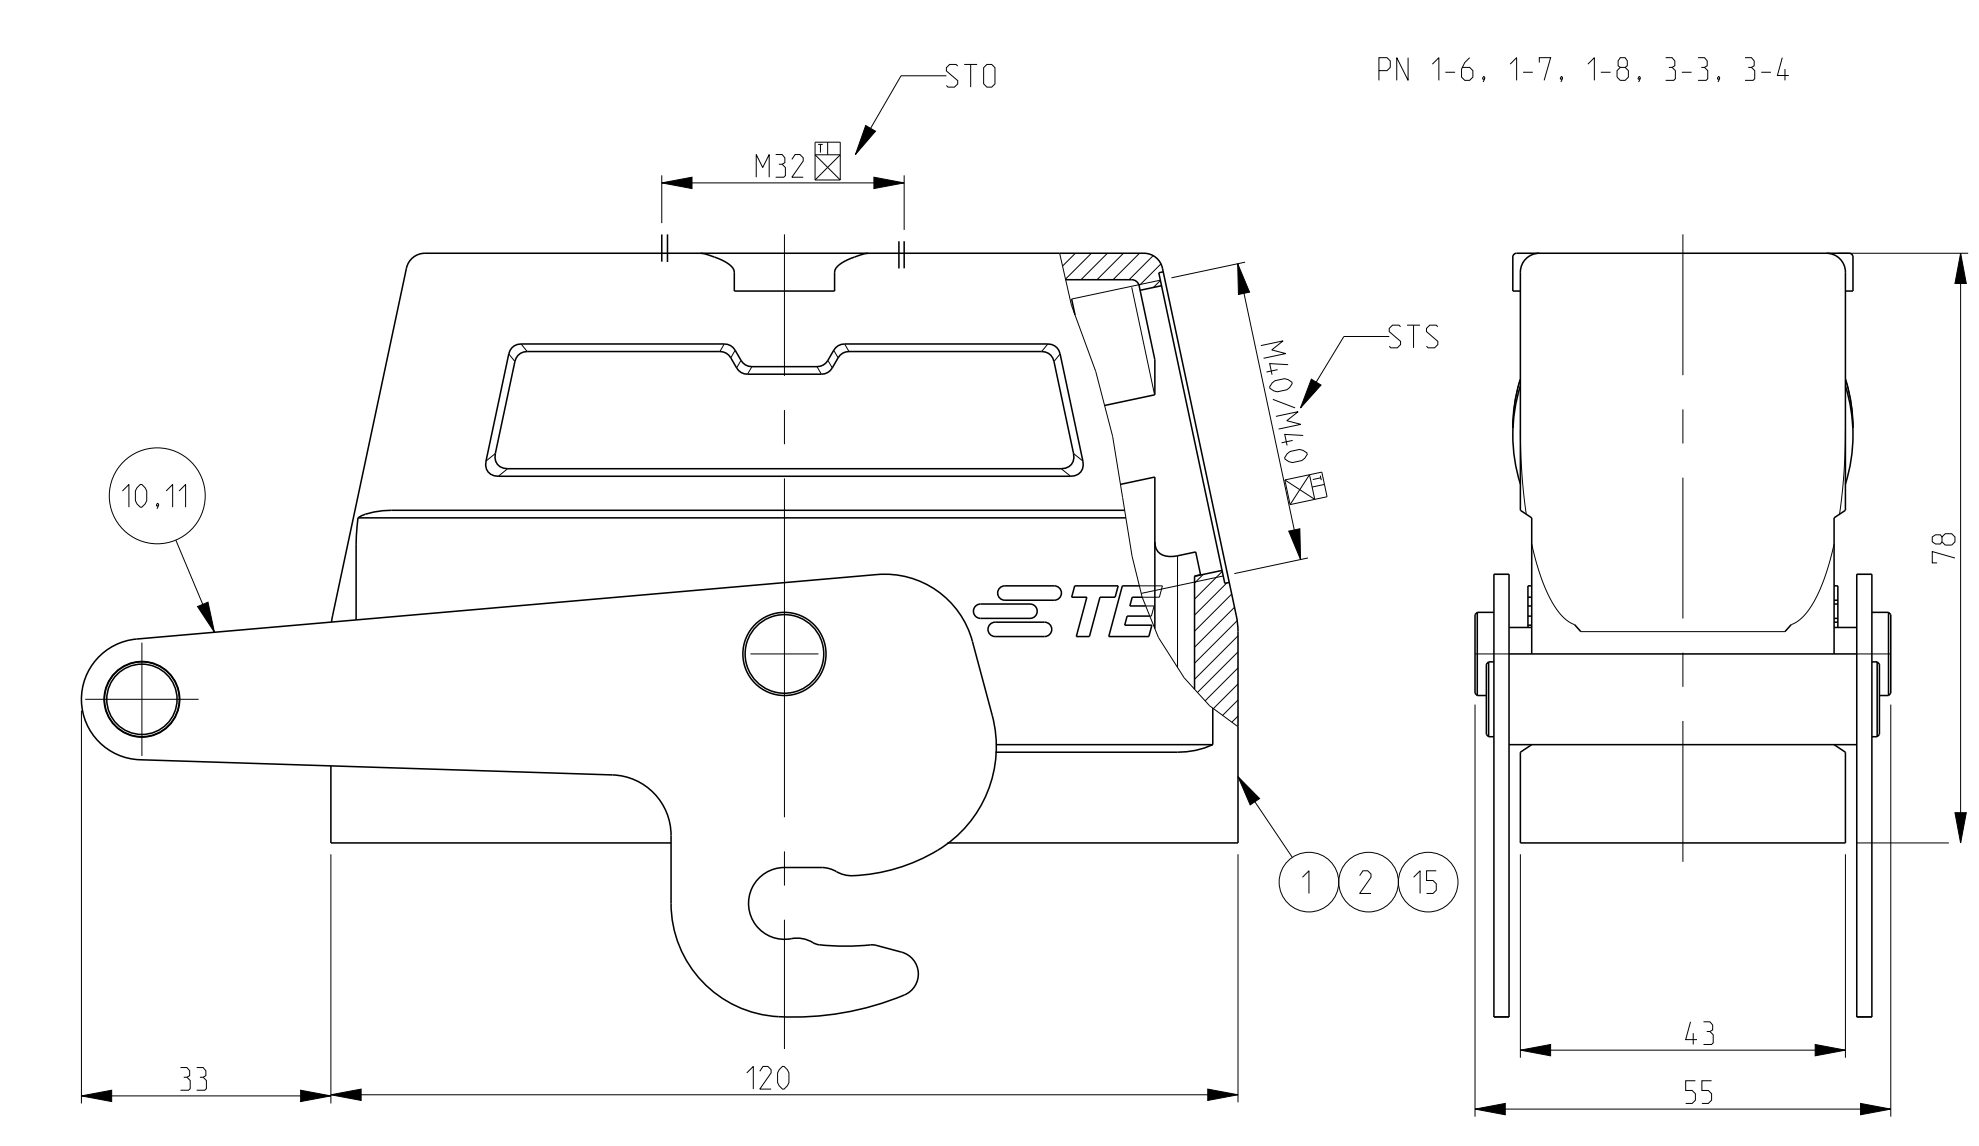

QTY	DESCRIPTION	MATERIAL	SURFACE	COLOR	ITEM NO	NOTES
1	HD-K HOOD	Aluminium	Aluminium oxide	Black	17	
1	HD HOOD	Aluminium		GREY	16	
1	HD HOOD	Aluminium		GREY	15	
1	HD-EMV Hood	Aluminium	chromit Al passivation	Black	14	
1	HD Hood	Aluminium		Grey	13	
1	HD Hood	Aluminium	Neutral	Grey	12	Without TE-Logo
1	ZB-Central clip	Stainless steel		Blank	11	
1	ZB-Central clip	Steel	Zinc plated	Blue	10	
2	LB-Clip bolt	Stainless steel		Blank	9	
2	LB-Clip bolt	Steel	Zinc plated	Blue	8	
2	VS-Side clip	Stainless steel		Blank	7	
2	VS-Side clip	Steel	Zinc plated	Blue	6	
2	VS-Clip bolt	Stainless steel		Blank	5	
4	VS-Clip bolt	Steel	Zinc plated	Blue	4	
1	HD Hood	Aluminium		Grey	3	Without TE-Logo
1	HD-K Hood	Aluminium	Aluminium oxide	Black	2	
1	HD Hood	Aluminium		Grey	1	

- NOTES:
- Material:Housing:Aluminium Diecasting Alloy
 - Surface:Varnish grey
 - Varnish on the inside not necessary
 - Packaging Quantity 5 Pieces in a box
 - Without TE-Product sign
 - Special Packaging Quantity 50 Pieces in a Kanban box

THIS DRAWING IS A CONTROLLED DOCUMENT. DATE: 30-Nov-07
 DIMENSIONS: SCHNEIDER 30-Nov-07
 PRODUCT SPEC: 108-74.001/74.003
 APPLICATION REF: 114-74.001/74.004
 MATERIAL: ALUMINUM
 FINISH: POLISHED

Customer Drawing

SCALE: 5:1

SHEET 1 OF 1

REV: A18

STE TE Connectivity
 Hood
 HD .64 .STS .M32 /1.M4.0.G

SIZE: A0 CASE CODE: 00779 DRAWING NO: 114-74.001/74.004 RESTRICTED TO: -

X-ON Electronics

Largest Supplier of Electrical and Electronic Components