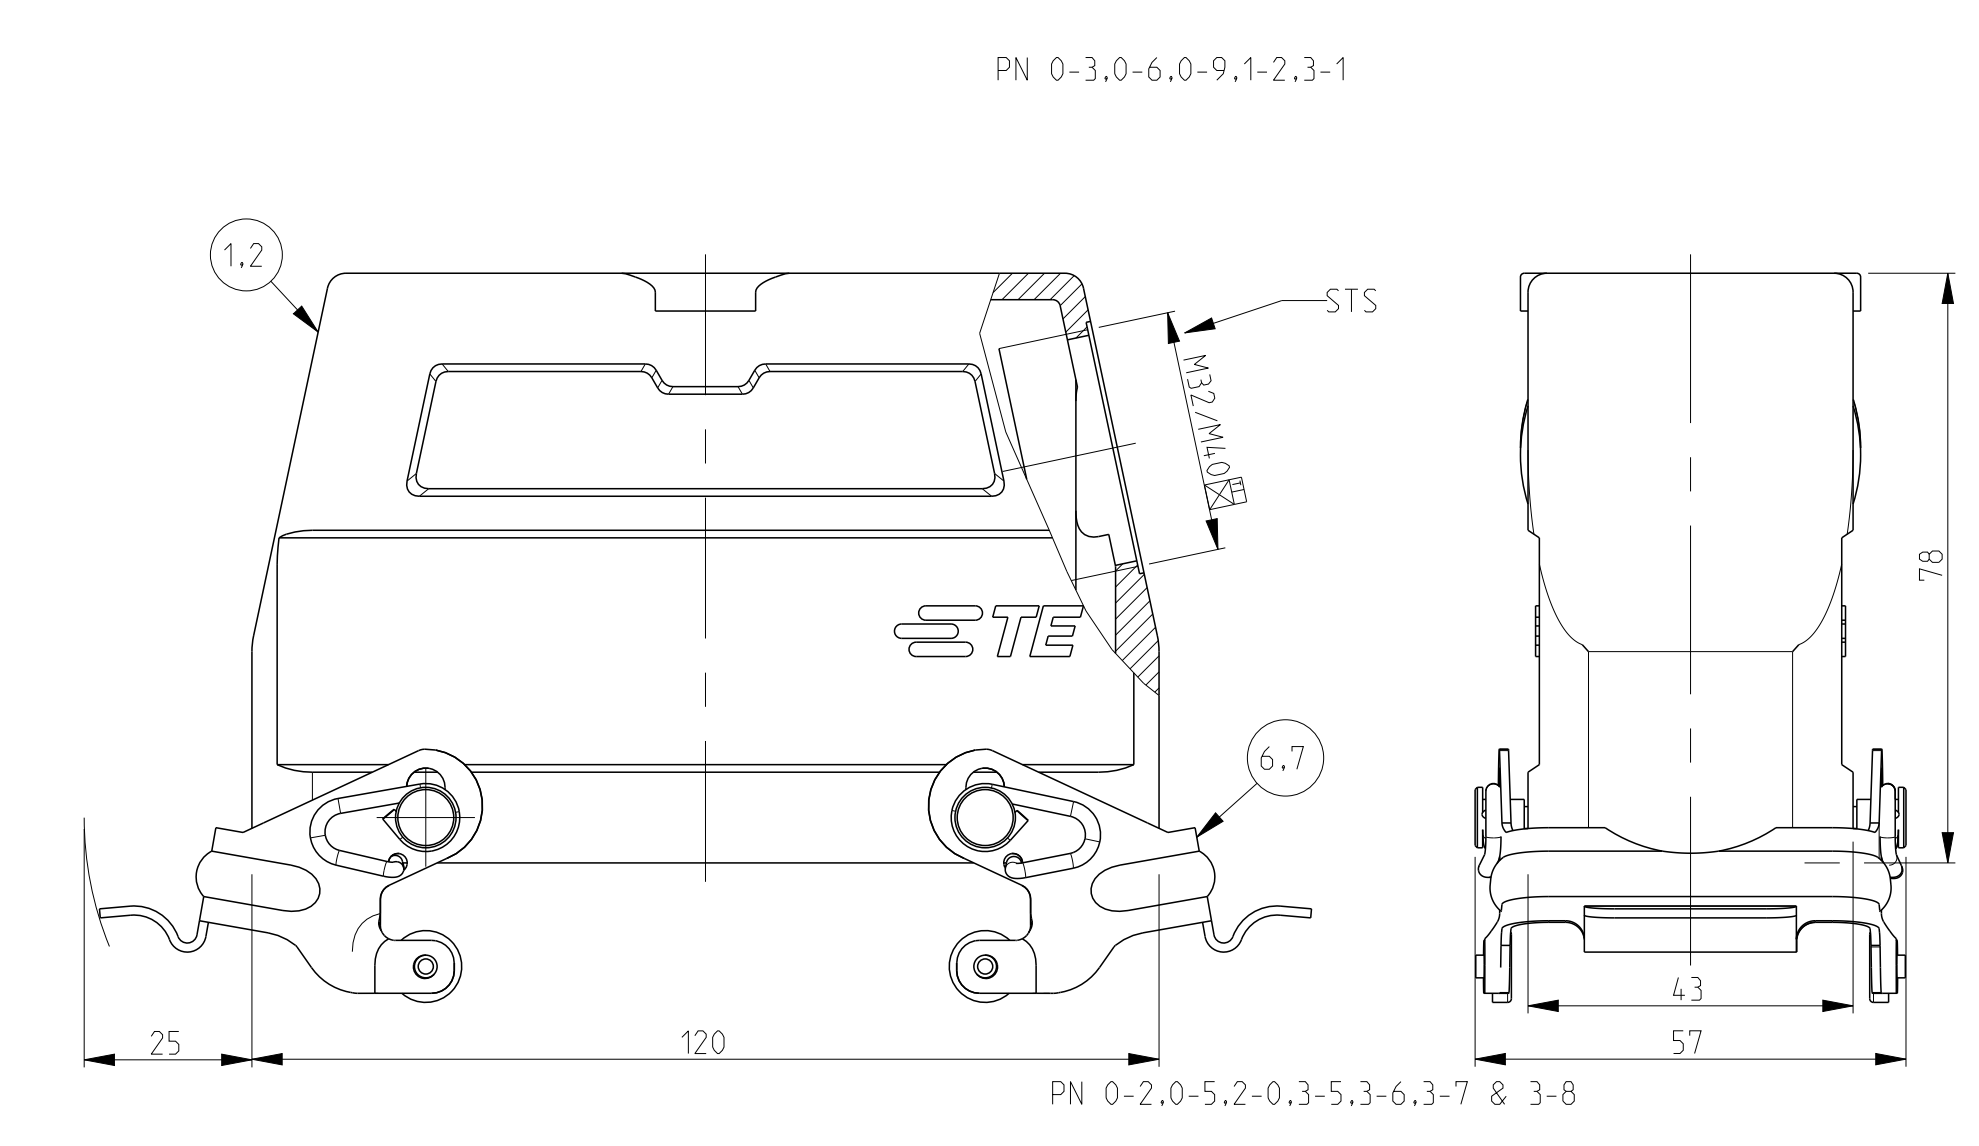

LOC	DIST	REVISIONS					
A1	-	P	LTN	DESCRIPTION	DATE	DRN	APPD
		A15	ECO-14-007563		27FEB2014	RK	MKO
		A16	ECR-14-013782		23SEP2014	RK	MKO
		A17	ECR-16-016696		24JUN2017	GERM	MKO
		A18	ECR-16-016780		19NOV2017	GR	MKO

QTY	DESCRIPTION	MATERIAL	SURFACE	COLOR	ITEM NO	NOTES
1	HD-K HOOD	Aluminium	Aluminium oxide	Black	17	
1	HD HOOD	Aluminium		GREY	16	
1	HD HOOD	Aluminium		GREY	15	
1	HD-EMV Hood	Aluminium	chromit Al passivation	Black	14	
1	HD Hood	Aluminium		Grey	13	
1	HD Hood	Aluminium	Neutral	Grey	12	Without TE-Logo
1	ZB-Central clip	Stainless steel		Blank	11	
1	ZB-Central clip	Steel	Zinc plated	Blue	10	
2	LB-Clip bolt	Stainless steel		Blank	9	
2	LB-Clip bolt	Steel	Zinc plated	Blue	8	
2	VS-Side clip	Stainless steel		Blank	7	
2	VS-Side clip	Steel	Zinc plated	Blue	6	
2	VS-Clip bolt	Stainless steel		Blank	5	
4	VS-Clip bolt	Steel	Zinc plated	Blue	4	
1	HD Hood	Aluminium		Grey	3	Without TE-Logo
1	HD-K Hood	Aluminium	Aluminium oxide	Black	2	
1	HD Hood	Aluminium		Grey	1	

1. NOTES:
1. Material:Housing:Aluminium Diecasting Alloy
  2. Surface:Varnish grey
  3. Varnish on the inside not necessary
  4. Packaging Quantity 5 Pieces in a box
  5. Without TE-Product sign
  6. Special Packaging Quantity 50 Pieces in a Kanban box

THIS DRAWING IS A CONTROLLED DOCUMENT. DATE: 30-Nov-07
DIMENSIONS: SCHNEIDER 30-Nov-07
PRODUCT SPEC: 108-74.001/74.003
APPLICATION REF: 114-74.001/74.004
MATERIAL: ALUMINUM
FINISH: POLISHED

Customer Drawing

SCALE: 5:1

SHEET 1 OF 1

REV: A18

STE TE Connectivity
Hood
HD .64 .STS .M32 /1.M4.0.G

SIZE: A0 CASE CODE: 00779 DRAWING NO: 114-74.001/74.004 RESTRICTED TO: -