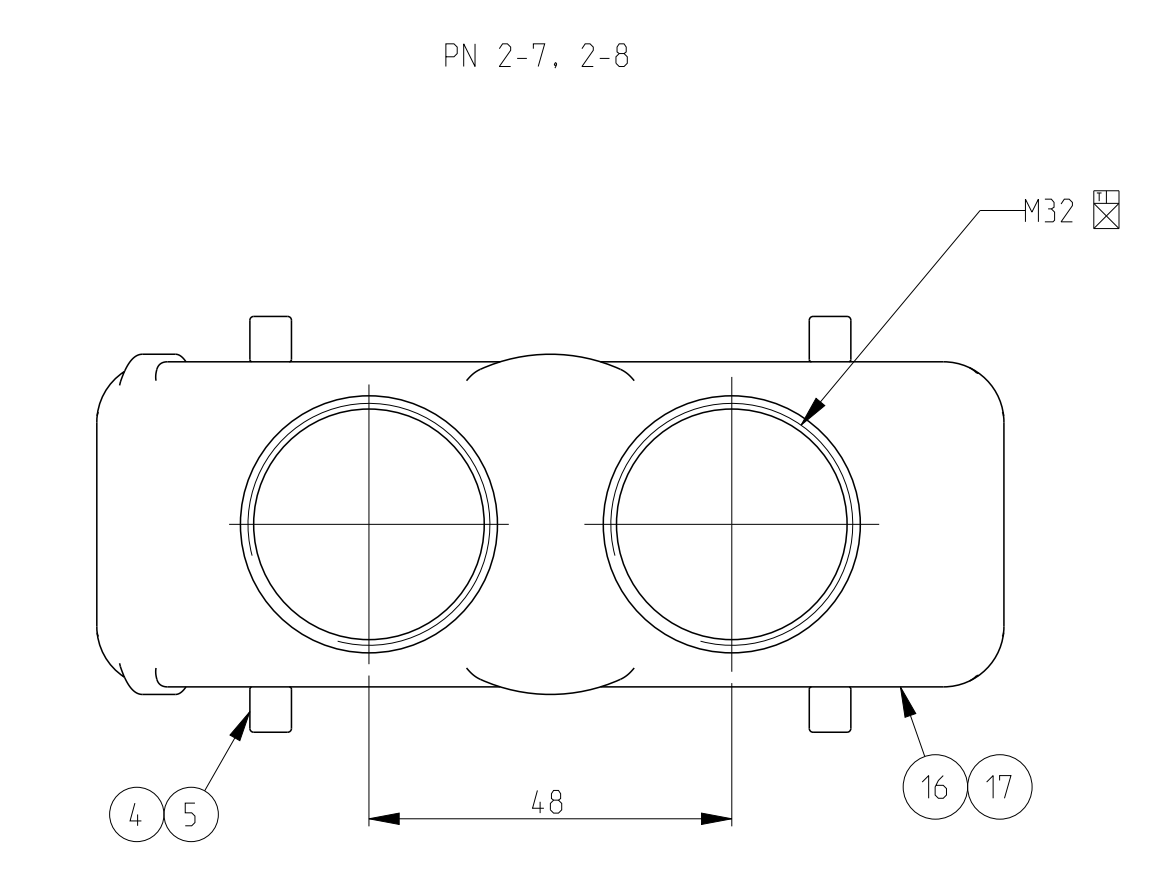

QTY	DESCRIPTION	MATERIAL	SURFACE	COLOR	ITEM NO	NOTES
1	HD-K HOOD	Aluminium	Aluminium oxide	Black	17	
1	HD HOOD	Aluminium		GREY	16	
1	HD HOOD	Aluminium		GREY	15	
1	HD-EMV Hood	Aluminium	chromit Al passivation	Black	14	
1	HD Hood	Aluminium		Grey	13	
1	HD Hood	Aluminium	Neutral	Grey	12	Without TE-Logo
1	ZB-Central clip	Stainless steel		Blank	11	
1	ZB-Central clip	Steel	Zinc plated	Blue	10	
2	LB-Clip bolt	Stainless steel		Blank	9	
2	LB-Clip bolt	Steel	Zinc plated	Blue	8	
2	VS-Side clip	Stainless steel		Blank	7	
2	VS-Side clip	Steel	Zinc plated	Blue	6	
2	VS-Clip bolt	Stainless steel		Blank	5	
4	VS-Clip bolt	Steel	Zinc plated	Blue	4	
1	HD Hood	Aluminium		Grey	3	Without TE-Logo
1	HD-K Hood	Aluminium	Aluminium oxide	Black	2	
1	HD Hood	Aluminium		Grey	1	

- NOTES:
- Material:Housing:Aluminium Diecasting Alloy
 - Surface:Varnish grey
 - Varnish on the inside not necessary
 - Packaging Quantity 5 Pieces in a box
 - Without TE-Product sign
 - Special Packaging Quantity 50 Pieces in a Kanban box

THIS DRAWING IS A CONTROLLED DOCUMENT. DATE: 30-Nov-07
 DIMENSIONS: SCHNEIDER 30-Nov-07
 PRODUCT SPEC: 108-74.001/74.003
 APPLICATION REF: 114-74.001/74.004
 MATERIAL: ALUMINUM
 FINISH: POLISHED

Customer Drawing

SCALE: 5:1

SHEET 1 OF 1

REV: A18

STE TE Connectivity
 Hood
 HD .64 .STS .M32 /1.M4.0.G

SIZE: A0 CASE CODE: 00779 DRAWING NO: 114-74.001/74.004 RESTRICTED TO: -

X-ON Electronics

Largest Supplier of Electrical and Electronic Components