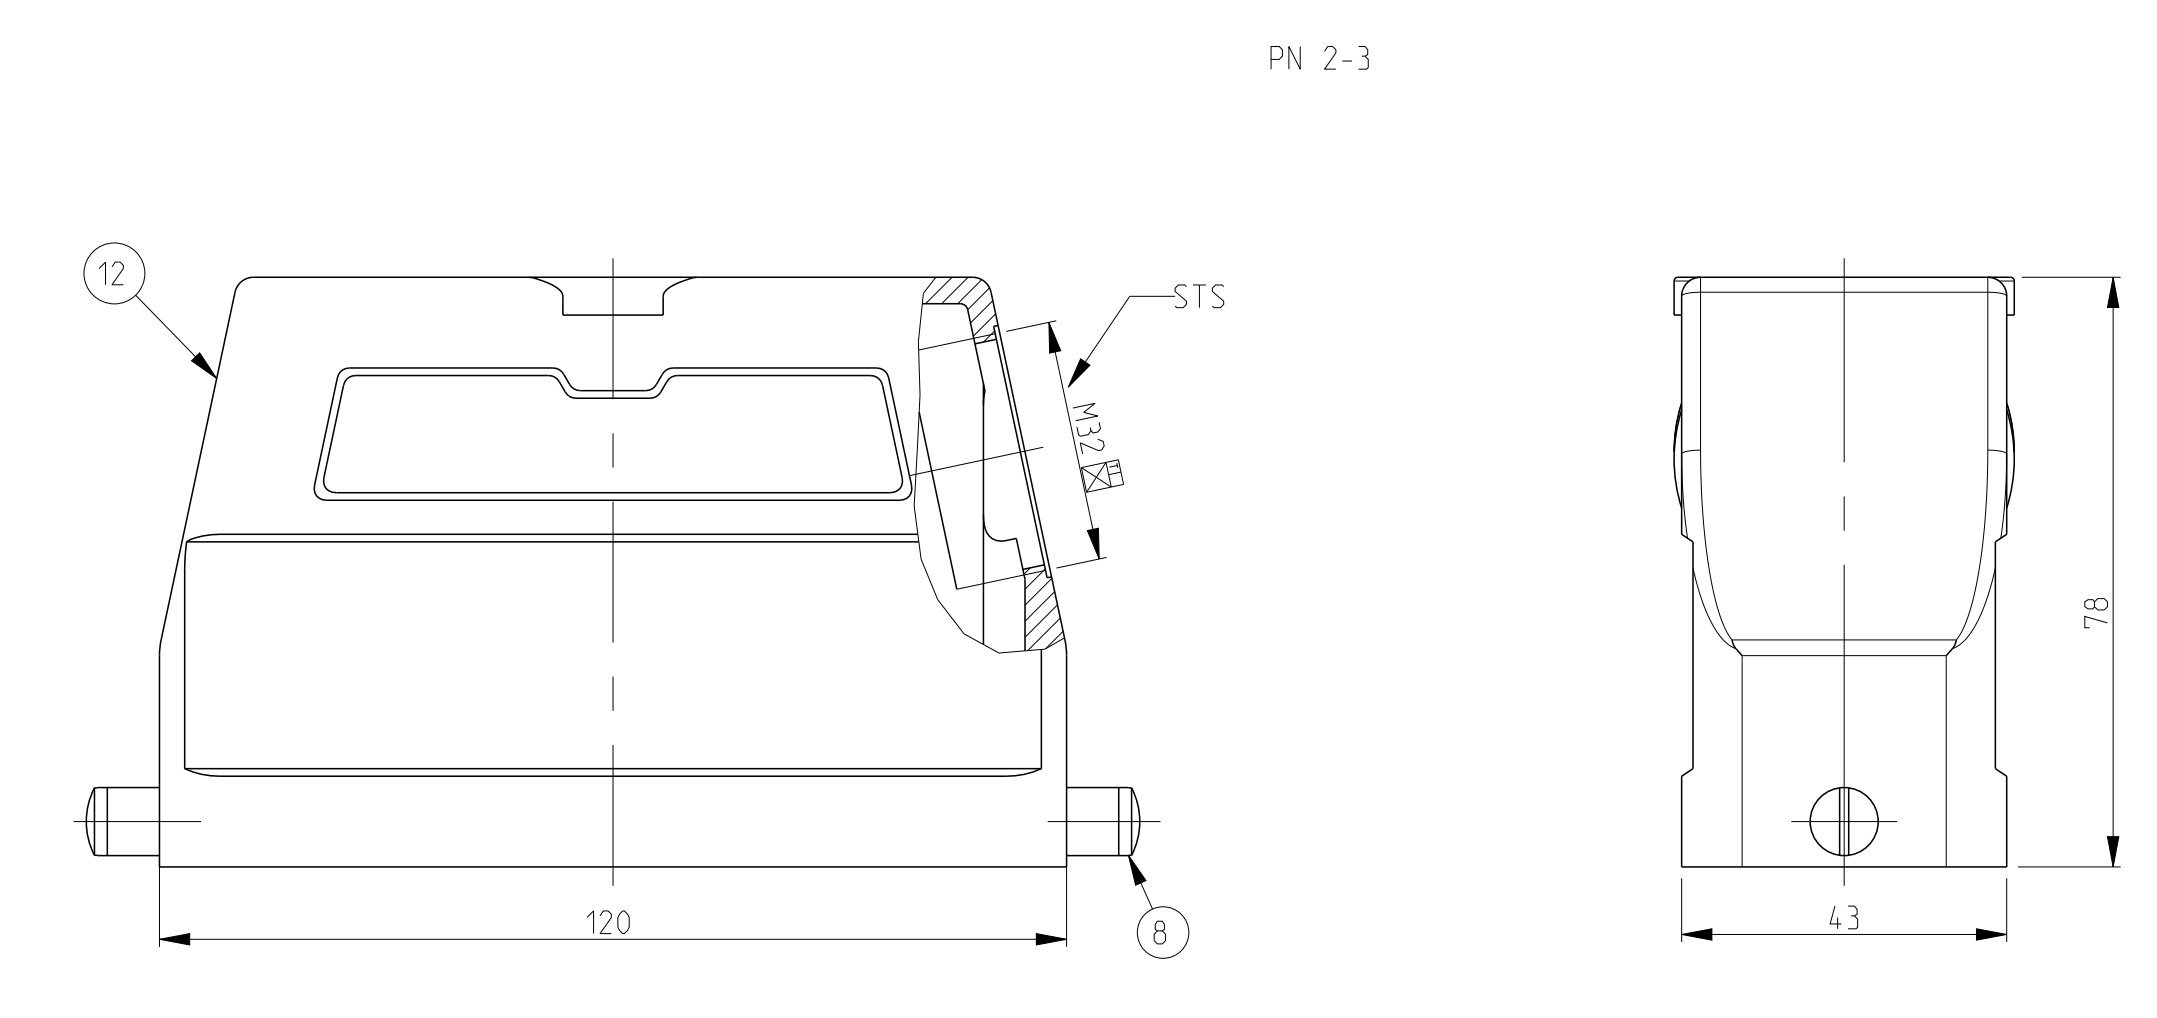

LOC	DIST	REVISIONS					
A1	-	P	LTN	DESCRIPTION	DATE	DRN	APPD
		A15	ECO-14-007563		27FEB2014	RK	MKO
		A16	ECR-14-013782		23SEP2014	RK	MKO
		A17	ECR-16-016696		24JUN2017	GERM	MKO
		A18	ECR-16-016780		19NOV2017	GR	MKO

QTY	DESCRIPTION	MATERIAL	SURFACE	COLOR	ITEM NO	NOTES
1	HD-K HOOD	Aluminium	Aluminium oxide	Black	17	
1	HD HOOD	Aluminium		GREY	16	
1	HD HOOD	Aluminium		GREY	15	
1	HD-EMV Hood	Aluminium	chromit Al passivation	Black	14	
1	HD Hood	Aluminium		Grey	13	
1	HD Hood	Aluminium	Neutral	Grey	12	Without TE-Logo
1	ZB-Central clip	Stainless steel		Blank	11	
1	ZB-Central clip	Steel	Zinc plated	Blue	10	
2	LB-Clip bolt	Stainless steel		Blank	9	
2	LB-Clip bolt	Steel	Zinc plated	Blue	8	
2	VS-Side clip	Stainless steel		Blank	7	
2	VS-Side clip	Steel	Zinc plated	Blue	6	
2	VS-Clip bolt	Stainless steel		Blank	5	
4	VS-Clip bolt	Steel	Zinc plated	Blue	4	
1	HD Hood	Aluminium		Grey	3	Without TE-Logo
1	HD-K Hood	Aluminium	Aluminium oxide	Black	2	
1	HD Hood	Aluminium		Grey	1	

1. NOTES:
1. Material:Housing:Aluminium Diecasting Alloy
  2. Surface:Varnish grey
  3. Varnish on the inside not necessary
  4. Packaging Quantity 5 Pieces in a box
  5. Without TE-Product sign
  6. Special Packaging Quantity 50 Pieces in a Kanban box

THIS DRAWING IS A CONTROLLED DOCUMENT. DATE: 30-Nov-07
DIMENSIONS: SCHNEIDER 30-Nov-07
PRODUCT SPEC: 108-74.001/74.003
APPLICATION REF: 114-74.001/74.004
MATERIAL: ALUMINUM
FINISH: POLISHED

Customer Drawing

SCALE: 5:1

SHEET 1 OF 1

REV: A18

STE TE Connectivity
Hood
HD .64 .STS .M32 /1.M4.0.G

SIZE: A0 CASE CODE: 00779 DRAWING NO: 114-74.001/74.004 RESTRICTED TO: -