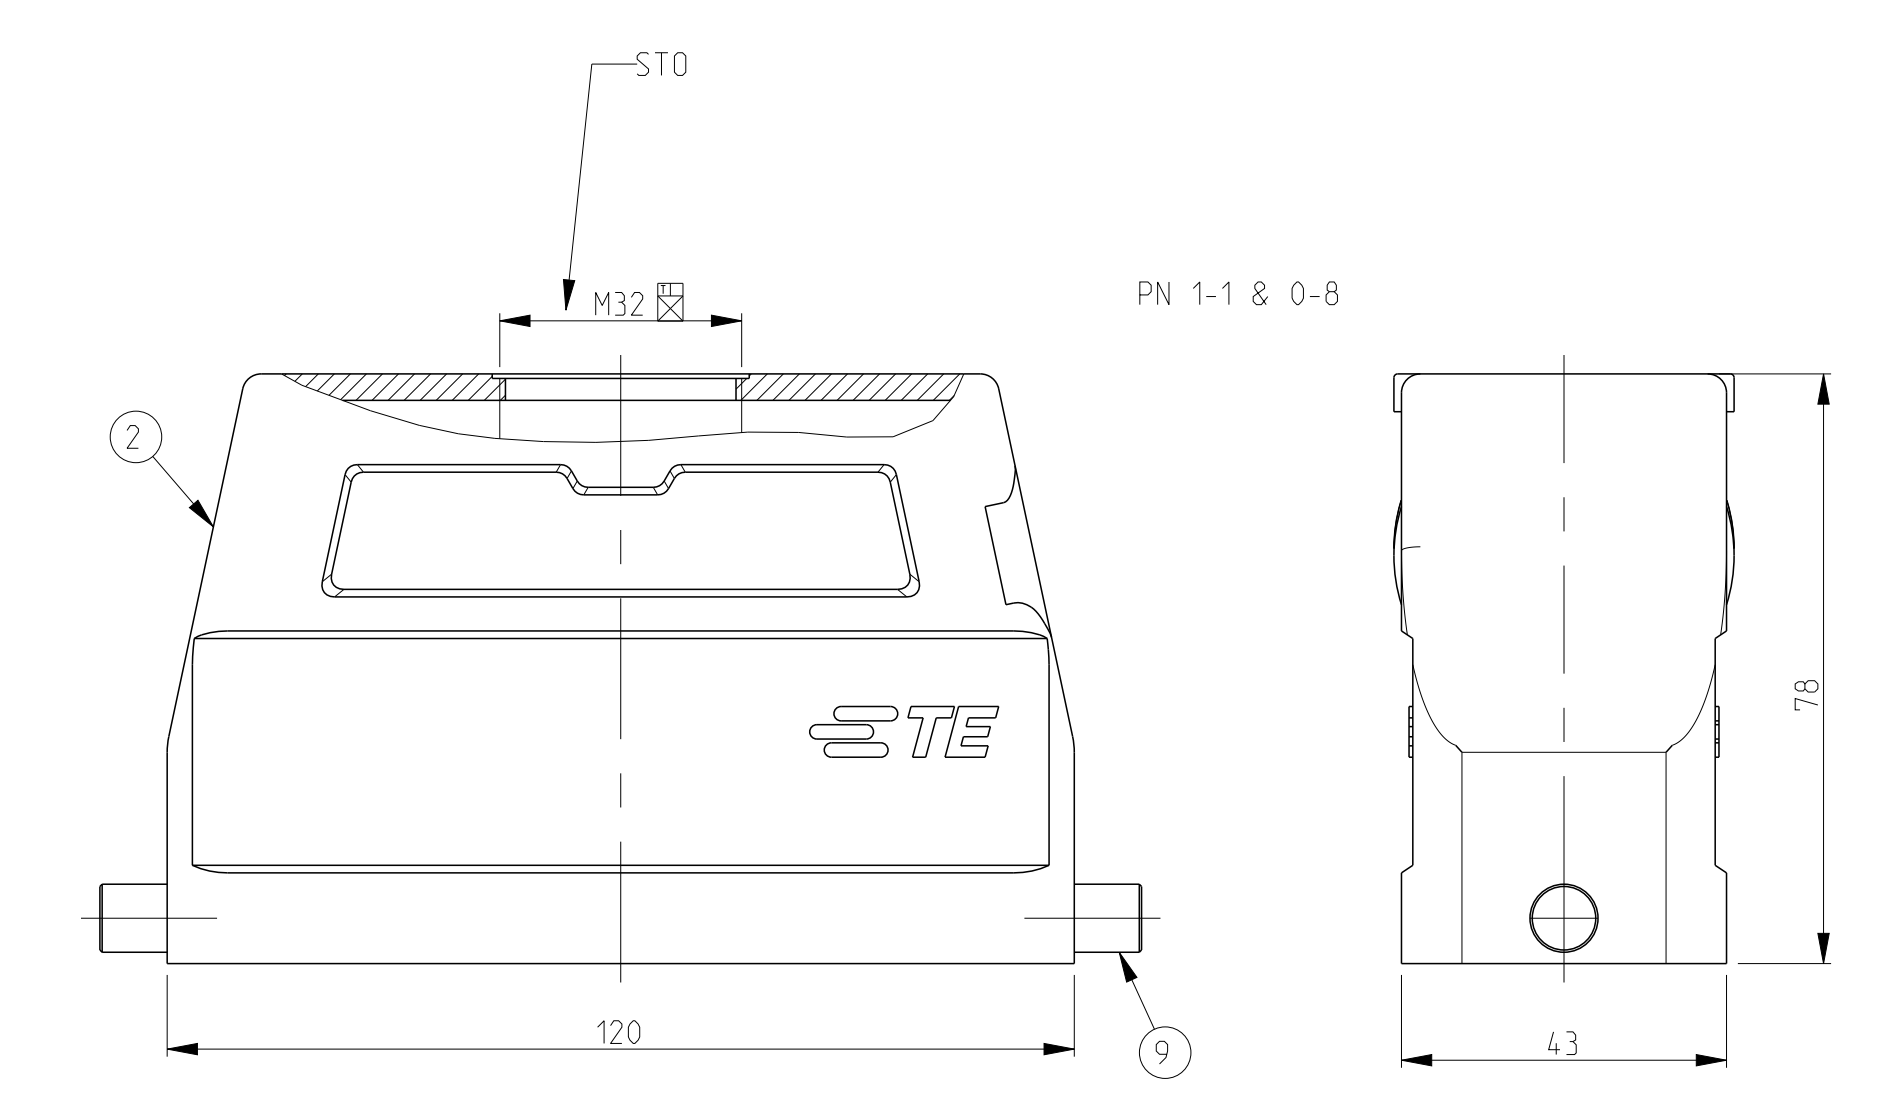

LOC	DIST	REVISIONS					
A1	-	P	LTN	DESCRIPTION	DATE	DRN	APPD
		A15	ECO-14-007563		27FEB2014	RK	MKO
		A16	ECR-14-013782		23SEP2014	RK	MKO
		A17	ECR-16-016696		24JUN2017	GERM	MKO
		A18	ECR-16-016780		19NOV2017	GR	MKO

QTY	DESCRIPTION	MATERIAL	SURFACE	COLOR	ITEM NO	NOTES
1	HD-K HOOD	Aluminium	Aluminium oxide	Black	17	
1	HD HOOD	Aluminium		GREY	16	
1	HD HOOD	Aluminium		GREY	15	
1	HD-EMV Hood	Aluminium	chromit Al passivation	Black	14	
1	HD Hood	Aluminium		Grey	13	
1	HD Hood	Aluminium	Neutral	Grey	12	Without TE-Logo
1	ZB-Central clip	Stainless steel		Blank	11	
1	ZB-Central clip	Steel	Zinc plated	Blue	10	
2	LB-Clip bolt	Stainless steel		Blank	9	
2	LB-Clip bolt	Steel	Zinc plated	Blue	8	
2	VS-Side clip	Stainless steel		Blank	7	
2	VS-Side clip	Steel	Zinc plated	Blue	6	
2	VS-Clip bolt	Stainless steel		Blank	5	
4	VS-Clip bolt	Steel	Zinc plated	Blue	4	
1	HD Hood	Aluminium		Grey	3	Without TE-Logo
1	HD-K Hood	Aluminium	Aluminium oxide	Black	2	
1	HD Hood	Aluminium		Grey	1	

1. NOTES:
1. Material:Housing:Aluminium Diecasting Alloy
  2. Surface:Varnish grey
  3. Varnish on the inside not necessary
  4. Packaging Quantity 5 Pieces in a box
  5. Without TE-Product sign
  6. Special Packaging Quantity 50 Pieces in a Kanban box

THIS DRAWING IS A CONTROLLED DOCUMENT. DATE: 30-Nov-07
DIMENSIONS: SCHNEIDER 30-Nov-07
PRODUCT SPEC: 108-74.001/74.003
APPLICATION REF: 114-74.001/74.004
MATERIAL: ALUMINUM
FINISH: POLISHED

Customer Drawing

SCALE: 5:1

SHEET 1 OF 1

REV: A18

STE TE Connectivity
Hood
HD .64 .STS .M32 /1.M4.0.G

SIZE: A0 CASE CODE: 00779 DRAWING NO: 114-74.001/74.004 RESTRICTED TO: -