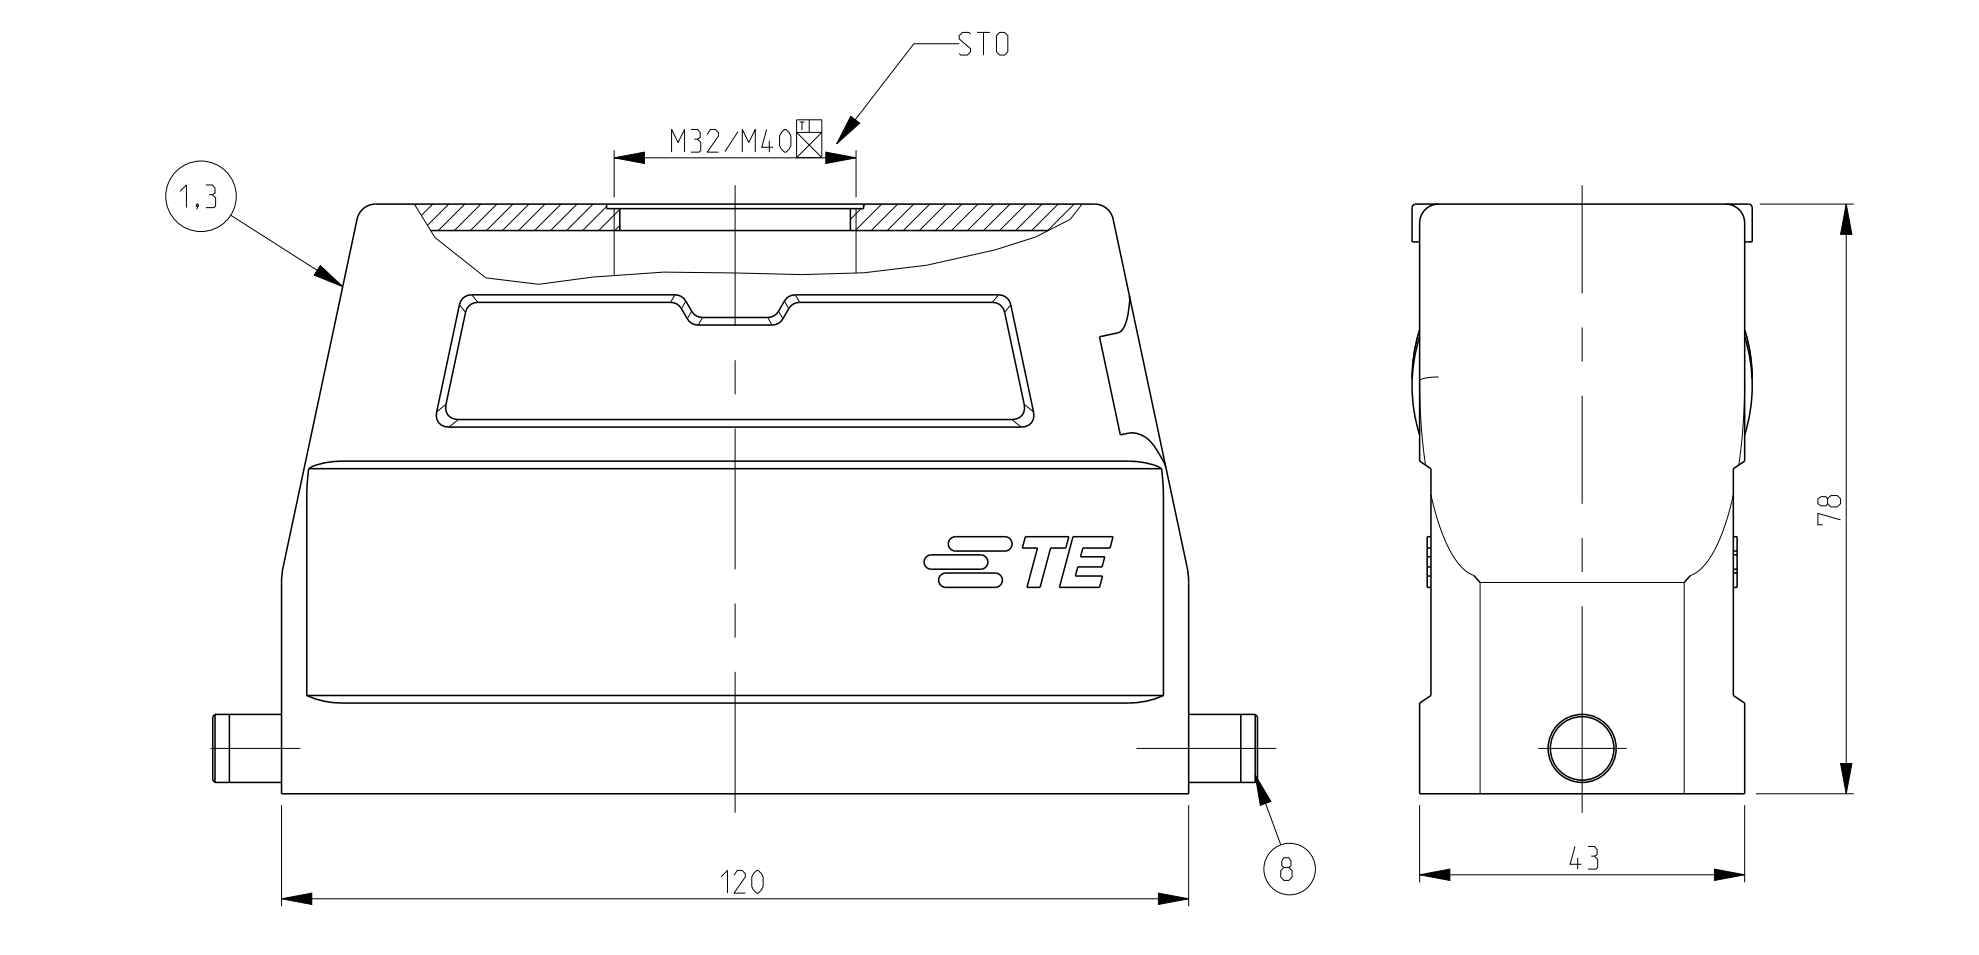

LOC	DIST	REVISIONS					
A1	-	P	LTN	DESCRIPTION	DATE	DRN	APPD
		A15	ECO-14-007563		27FEB2014	RK	MKO
		A16	ECR-14-013782		23SEP2014	RK	MKO
		A17	ECR-16-016696		24JUN2017	GERM	MKO
		A18	ECR-16-016780		19NOV2017	GR	MKO

QTY	DESCRIPTION	MATERIAL	SURFACE	COLOR	ITEM NO	NOTES
1	HD-K HOOD	Aluminium	Aluminium oxide	Black	17	
1	HD HOOD	Aluminium		GREY	16	
1	HD HOOD	Aluminium		GREY	15	
1	HD-EMV Hood	Aluminium	chromit Al passivation	Black	14	
1	HD Hood	Aluminium		Grey	13	
1	HD Hood	Aluminium	Neutral	Grey	12	Without TE-Logo
1	ZB-Central clip	Stainless steel		Blank	11	
1	ZB-Central clip	Steel	Zinc plated	Blue	10	
2	LB-Clip bolt	Stainless steel		Blank	9	
2	LB-Clip bolt	Steel	Zinc plated	Blue	8	
2	VS-Side clip	Stainless steel		Blank	7	
2	VS-Side clip	Steel	Zinc plated	Blue	6	
2	VS-Clip bolt	Stainless steel		Blank	5	
4	VS-Clip bolt	Steel	Zinc plated	Blue	4	
1	HD Hood	Aluminium		Grey	3	Without TE-Logo
1	HD-K Hood	Aluminium	Aluminium oxide	Black	2	
1	HD Hood	Aluminium		Grey	1	

1. NOTES:
1. Material:Housing:Aluminium Diecasting Alloy
  2. Surface:Varnish grey
  3. Varnish on the inside not necessary
  4. Packaging Quantity 5 Pieces in a box
  5. Without TE-Product sign
  6. Special Packaging Quantity 50 Pieces in a Kanban box

THIS DRAWING IS A CONTROLLED DOCUMENT. DATE: 30-Nov-07
DIMENSIONS: SCHNEIDER 30-Nov-07
PRODUCT SPEC: 108-74.001/74.003
APPLICATION REF: 114-74.001/74.004
MATERIAL: ALUMINUM
FINISH: POLISHED

Customer Drawing

SCALE: 5:1

SHEET 1 OF 1

REV: A18

STE TE Connectivity
Hood
HD .64 .STS .M32 /1.M4.0.G

SIZE: A0 CASE CODE: 00779 DRAWING NO: 114-74.001/74.004 RESTRICTED TO: -