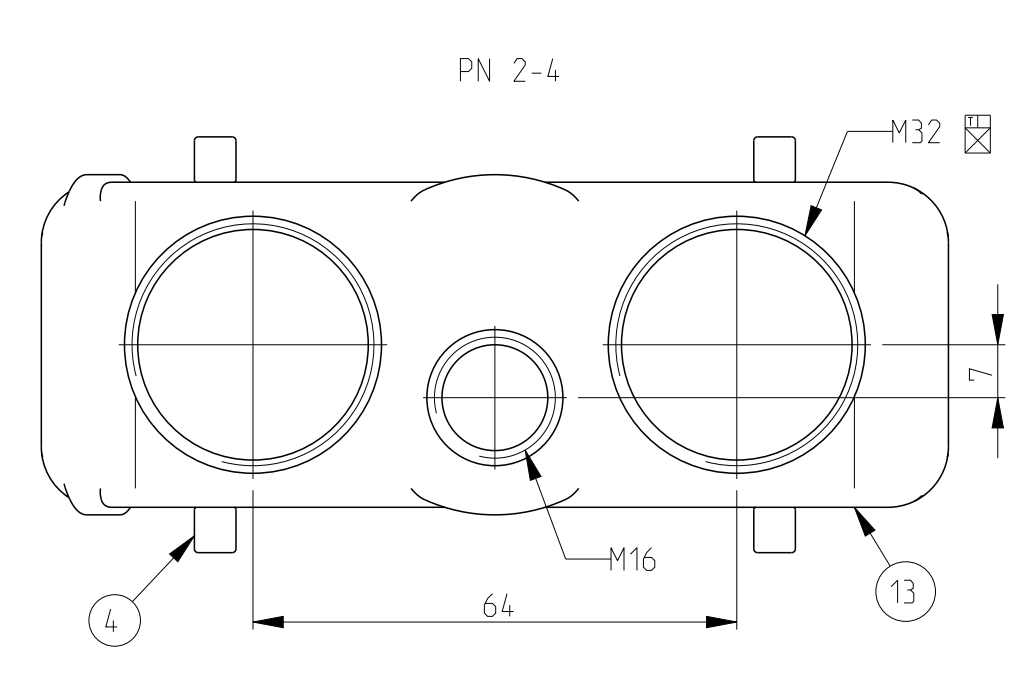

QTY	DESCRIPTION	MATERIAL	SURFACE	COLOR	ITEM NO	NOTES
1	HD-K HOOD	Aluminium	Aluminium oxide	Black	17	
1	HD HOOD	Aluminium		GREY	16	
1	HD HOOD	Aluminium		GREY	15	
1	HD-EMV Hood	Aluminium	chromit Al passivation	Black	14	
1	HD Hood	Aluminium		Grey	13	
1	HD Hood	Aluminium	Neutral	Grey	12	Without TE-Logo
1	ZB-Central clip	Stainless steel		Blank	11	
1	ZB-Central clip	Steel	Zinc plated	Blue	10	
2	LB-Clip bolt	Stainless steel		Blank	9	
2	LB-Clip bolt	Steel	Zinc plated	Blue	8	
2	VS-Side clip	Stainless steel		Blank	7	
2	VS-Side clip	Steel	Zinc plated	Blue	6	
2	VS-Clip bolt	Stainless steel		Blank	5	
4	VS-Clip bolt	Steel	Zinc plated	Blue	4	
1	HD Hood	Aluminium		Grey	3	Without TE-Logo
1	HD-K Hood	Aluminium	Aluminium oxide	Black	2	
1	HD Hood	Aluminium		Grey	1	

- NOTES:
- Material:Housing:Aluminium Diecasting Alloy
 - Surface:Varnish grey
 - Varnish on the inside not necessary
 - Packaging Quantity 5 Pieces in a box
 - Without TE-Product sign
 - Special Packaging Quantity 50 Pieces in a Kanban box

THIS DRAWING IS A CONTROLLED DOCUMENT. DATE: 30-Nov-07
 DIMENSIONS: SCHNEIDER 30-Nov-07
 PRODUCT SPEC: 108-74.001/74.003
 APPLICATION REF: 114-74.001/74.004
 MATERIAL: ALUMINUM
 FINISH: POLISHED

Customer Drawing

SCALE: 5:1

SHEET 1 OF 1

REV: A18

STE TE Connectivity
 Hood
 HD .64 .STS .M32 /1.M4.0.G

SIZE: A0 CASE CODE: 00779 DRAWING NO: 114-74.001/74.004 RESTRICTED TO: -

X-ON Electronics

Largest Supplier of Electrical and Electronic Components