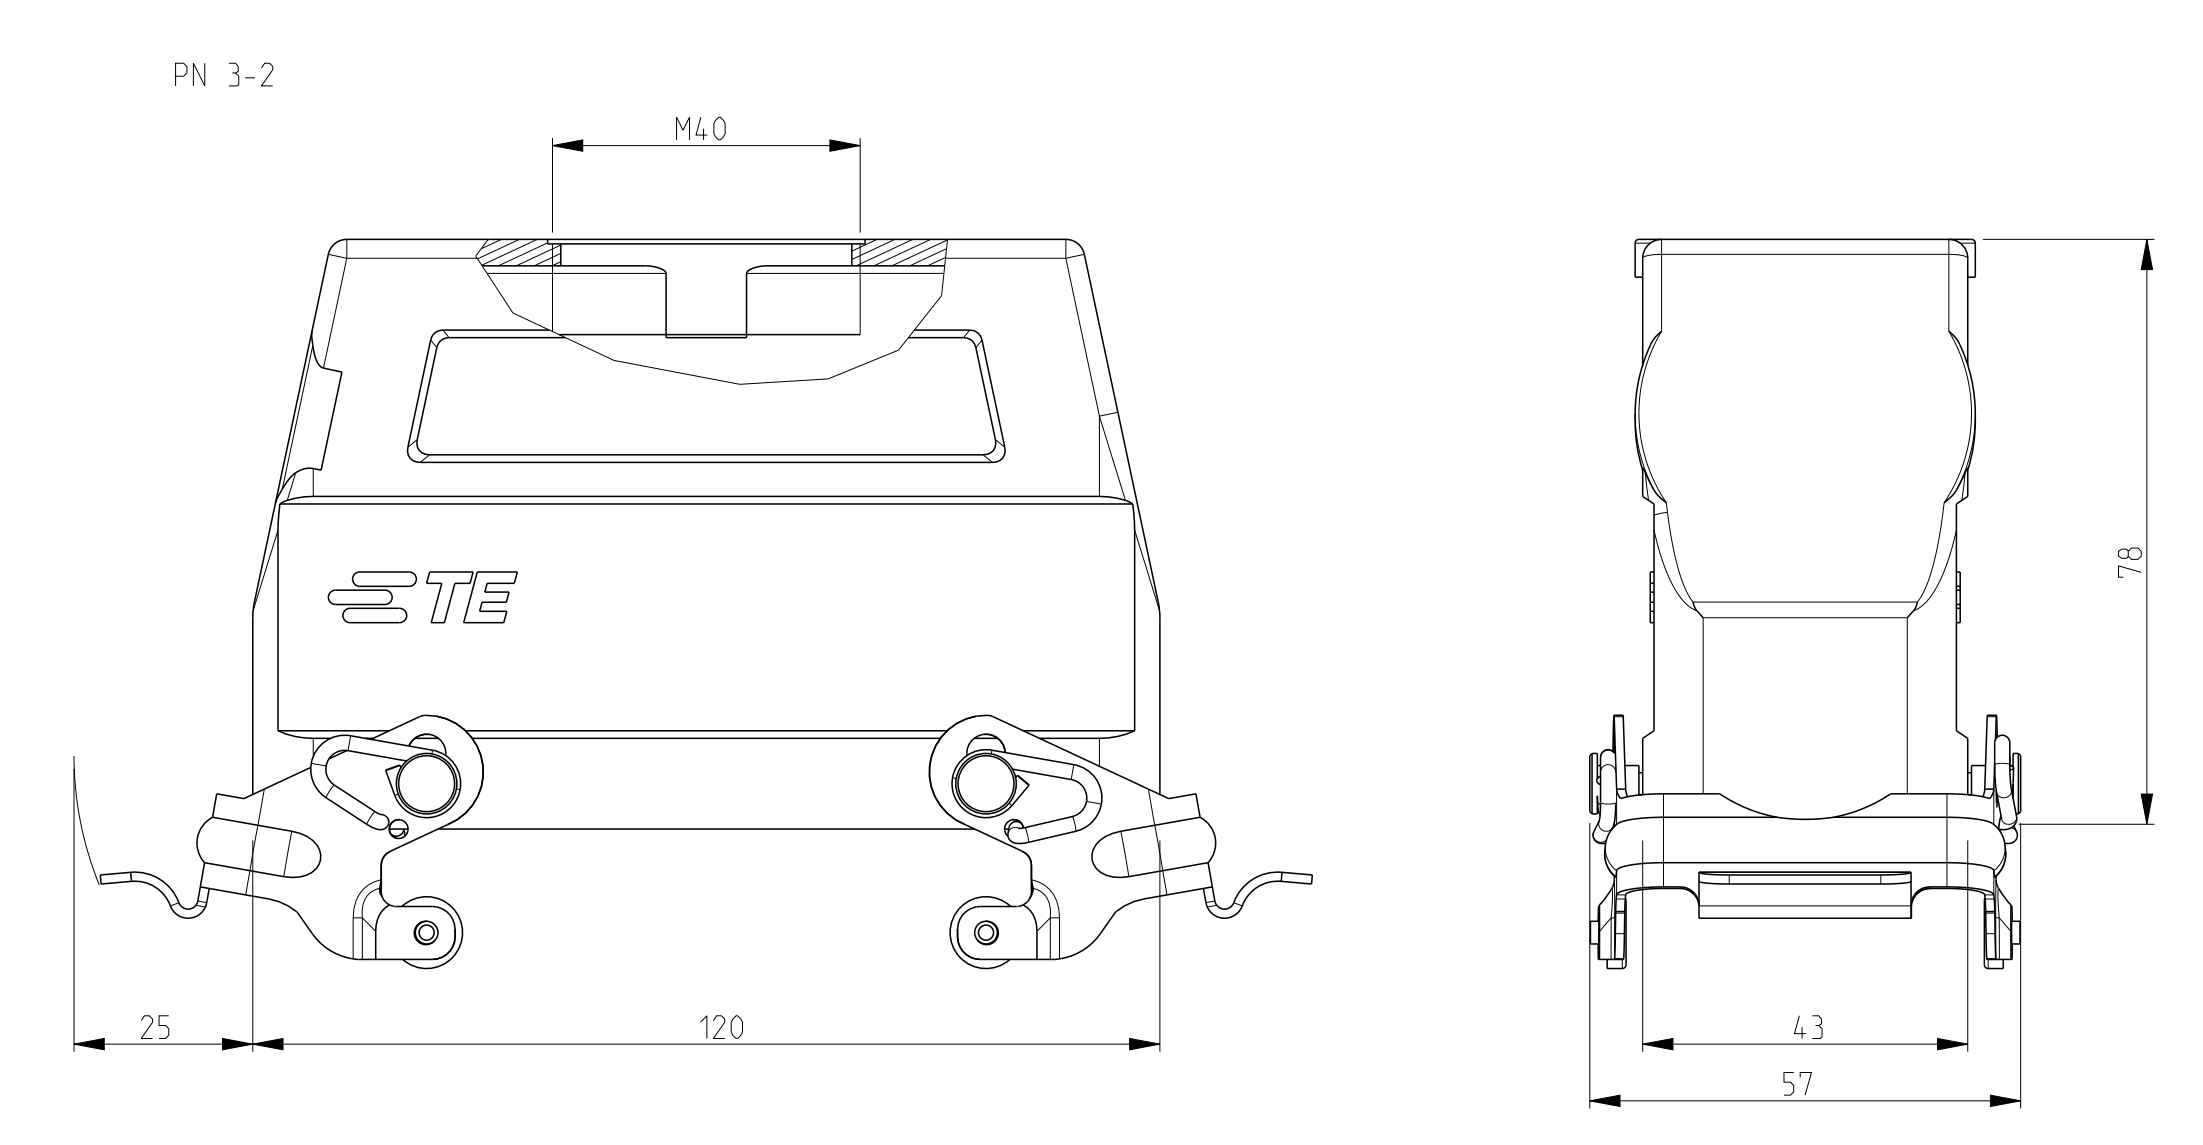

LOC	DIST	REVISIONS					
A1	-	P	LTN	DESCRIPTION	DATE	DRN	APPD
		A15	ECO-14-007563		27FEB2014	RK	MKO
		A16	ECR-14-013782		23SEP2014	RK	MKO
		A17	ECR-16-016696		24JUN2017	GERM	MKO
		A18	ECR-16-016780		19NOV2017	GR	MKO

QTY	DESCRIPTION	MATERIAL	SURFACE	COLOR	ITEM NO	NOTES
1	HD-K HOOD	Aluminium	Aluminium oxide	Black	17	
1	HD HOOD	Aluminium		GREY	16	
1	HD HOOD	Aluminium		GREY	15	
1	HD-EMV Hood	Aluminium	chromit Al passivation	Black	14	
1	HD Hood	Aluminium		Grey	13	
1	HD Hood	Aluminium	Neutral	Grey	12	Without TE-Logo
1	ZB-Central clip	Stainless steel		Blank	11	
1	ZB-Central clip	Steel	Zinc plated	Blue	10	
2	LB-Clip bolt	Stainless steel		Blank	9	
2	LB-Clip bolt	Steel	Zinc plated	Blue	8	
2	VS-Side clip	Stainless steel		Blank	7	
2	VS-Side clip	Steel	Zinc plated	Blue	6	
2	VS-Clip bolt	Stainless steel		Blank	5	
4	VS-Clip bolt	Steel	Zinc plated	Blue	4	
1	HD Hood	Aluminium		Grey	3	Without TE-Logo
1	HD-K Hood	Aluminium	Aluminium oxide	Black	2	
1	HD Hood	Aluminium		Grey	1	

1. NOTES:
1. Material:Housing:Aluminium Diecasting Alloy
  2. Surface:Varnish grey
  3. Varnish on the inside not necessary
  4. Packaging Quantity 5 Pieces in a box
  5. Without TE-Product sign
  6. Special Packaging Quantity 50 Pieces in a Kanban box

THIS DRAWING IS A CONTROLLED DOCUMENT. DATE: 30-Nov-07
DIMENSIONS: SCHNEIDER 30-Nov-07
PRODUCT SPEC: 108-74.001/74.003
APPLICATION REF: 114-74.001/74.004
MATERIAL: ALUMINUM
FINISH: POLISHED

Customer Drawing

SCALE: 5:1

SHEET 1 OF 1

REV: A18

STE TE Connectivity
Hood
HD .64 .STS .M32 /1.M4.0.G

SIZE: A0 CASE CODE: 00779 DRAWING NO: 114-74.001/74.004 RESTRICTED TO: -