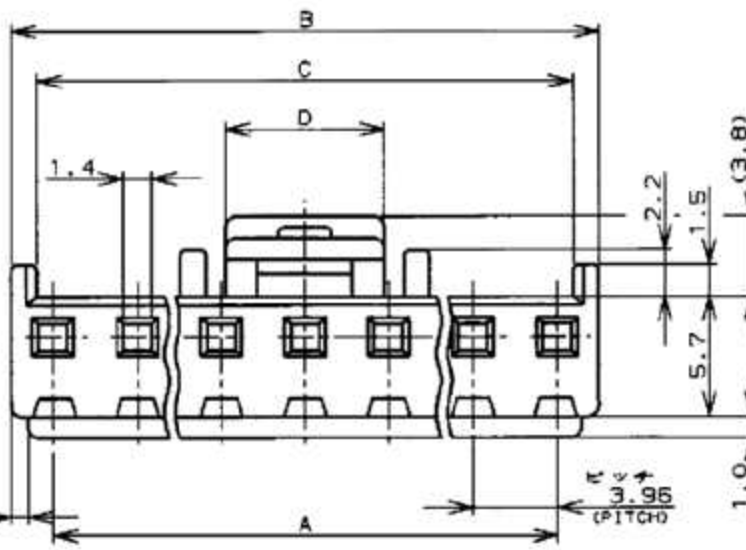

- 1. 適用コンタクト : 0-1123721-1
- 2. 嵌合相手製品型番 : □-1123723-□
□-1123724-□

NOTES:

- 1. APPLICABLE CONTACT P/N : 0-1123721-1
- 2. MATING CONN P/N: □-1123723-□
□-1123724-□
- 3. 7-1123722-□ MEET GWT(GLOW WIRE TEST)
750 DEGREE SPEC

REV	DATE	BY	CHK	DESCRIPTION
D1	14JUN12	A.Z	F.M	REVISED PER ECR-12-010630
D	11APR12	L.L	F.M	REVISED PER ECR-12-006506
C1	21MAR11	RK	HMR	REVISED PER ECO-11-005030

DIMENSIONS: 単位: mm		TOLERANCES UNLESS OTHERWISE SPECIFIED			
				PRODUCT SPEC: 108-5609 APPLICATION SPEC: //	
MATERIAL: 66ナイロン UL94V-0 (66NYLON UL94V-0)		FINISH: 仕上		NAME: M. SHINDO DATE: 24 JUN '98 CHECKED: M. SHINDO DATE: 24 JUN '98 APPROVED: M. SHINDO DATE: 24 JUN '98	
CUSTOMER DRAWING		SCALE: 1:1		SIZE: A3 CAGE CODE: 00779 DRAWING NO: 1123722 SHEET 1 OF 1 REV: D1	