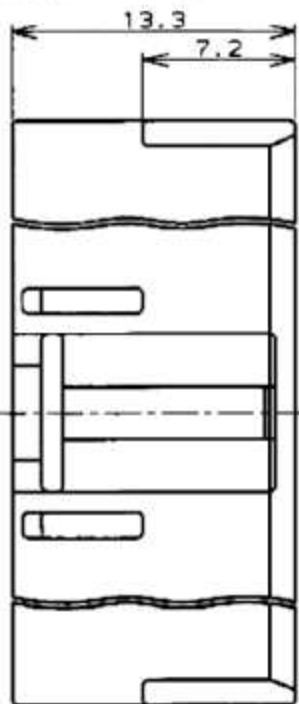

4

3

2

1

THIS DRAWING IS UNPUBLISHED.

RELEASED FOR PUBLICATION

© COPYRIGHT

注記:

- 1. 適用コンタクト : 0-1123721-1
- 2. 嵌合相手製品型番 : □-1123723-□
□-1123724-□

NOTES:

- 1. APPLICABLE CONTACT P/N : 0-1123721-1
- 2. MATING CONN P/N: □-1123723-□
□-1123724-□
- 3. 7-1123722-□ MEET GWT(GLOW WIRE TEST)
750 DEGREE SPEC

REV	DATE	BY	CHK	DESCRIPTION
D1	14JUN12	A.Z	F.M	REVISED PER ECR-12-010630
D	11APR12	L.L	F.M	REVISED PER ECR-12-006506
C1	21MAR11	RK	HMR	REVISED PER ECO-11-005030

DIMENSIONS: 単位: mm		TOLERANCES UNLESS OTHERWISE SPECIFIED			
				PRODUCT SPEC: 108-5609 APPLICATION SPEC: //	
MATERIAL: 66ナイロン UL94V-0 (66NYLON UL94V-0)		FINISH: 仕上		NAME: M. SHINDO DATE: 24 JUN '98 CHECKED: M. SHINDO DATE: 24 JUN '98 APPROVED: M. SHINDO DATE: 24 JUN '98	
CUSTOMER DRAWING		SCALE: 1:1		SIZE: A3 CAGE CODE: 00779 DRAWING NO: 1123722 SHEET 1 OF 1 REV: D1	