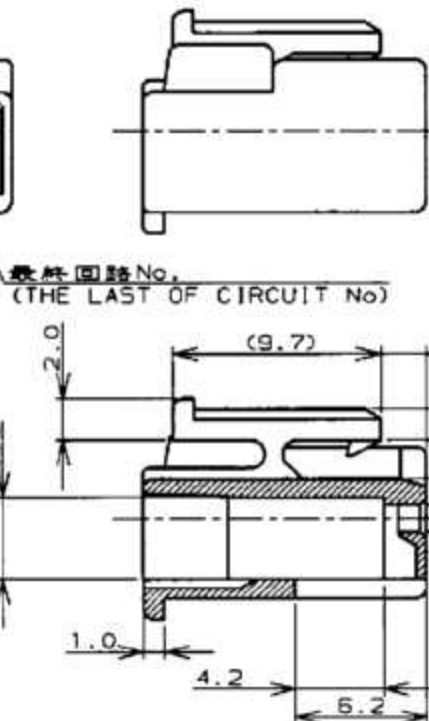

- 1. 適用コンタクト : 0-1123721-1
- 2. 嵌合相手製品型番 : □-1123723-□
□-1123724-□

NOTES:

- 1. APPLICABLE CONTACT P/N : 0-1123721-1
- 2. MATING CONN P/N: □-1123723-□
□-1123724-□
- 3. 7-1123722-□ MEET GWT(GLOW WIRE TEST)
750 DEGREE SPEC

REV	DATE	BY	CHK	DESCRIPTION
D1	14JUN12	A.Z	F.M	REVISED PER ECR-12-010630
D	11APR12	L.L	F.M	REVISED PER ECR-12-006506
C1	21MAR11	RK	HMR	REVISED PER ECO-11-005030

DIMENSIONS: 単位: mm		TOLERANCES UNLESS OTHERWISE SPECIFIED			
				PRODUCT SPEC: 108-5609 APPLICATION SPEC: //	
MATERIAL: 66ナイロン UL94V-0 (66NYLON UL94V-0)		FINISH: 仕上		NAME: M. SHINDO DATE: 24 JUN '98 CHECKED: M. SHINDO DATE: 24 JUN '98 APPROVED: M. SHINDO DATE: 24 JUN '98	
CUSTOMER DRAWING		SCALE: 1:1		SIZE: A3 CAGE CODE: 00779 DRAWING NO: 1123722 SHEET 1 OF 1 REV: D1	