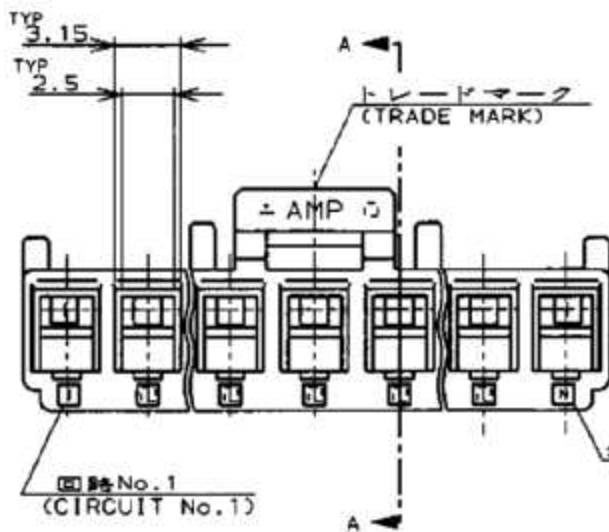

- 1. 適用コンタクト : 0-1123721-1
- 2. 嵌合相手製品型番 : □-1123723-□
□-1123724-□

NOTES:

- 1. APPLICABLE CONTACT P/N : 0-1123721-1
- 2. MATING CONN P/N: □-1123723-□
□-1123724-□
- 3. 7-1123722-□ MEET GWT(GLOW WIRE TEST)
750 DEGREE SPEC

REV	DATE	BY	CHK	DESCRIPTION
D1	14JUN12	A.Z	F.M	REVISED PER ECR-12-010630
D	11APR12	L.L	F.M	REVISED PER ECR-12-006506
C1	21MAR11	RK	HMR	REVISED PER ECO-11-005030

DIMENSIONS: 単位: mm		TOLERANCES UNLESS OTHERWISE SPECIFIED			
				PRODUCT SPEC: 108-5609 APPLICATION SPEC: //	
MATERIAL: 66ナイロン UL94V-0 (66NYLON UL94V-0)		FINISH: 仕上		NAME: M. SHINDO DATE: 24 JUN '98 CHECKED: M. SHINDO DATE: 24 JUN '98 APPROVED: M. SHINDO DATE: 24 JUN '98	
CUSTOMER DRAWING		SCALE: 1:1		SIZE: A3 CAGE CODE: 00779 DRAWING NO: 1123722 SHEET 1 OF 1 REV: D1	