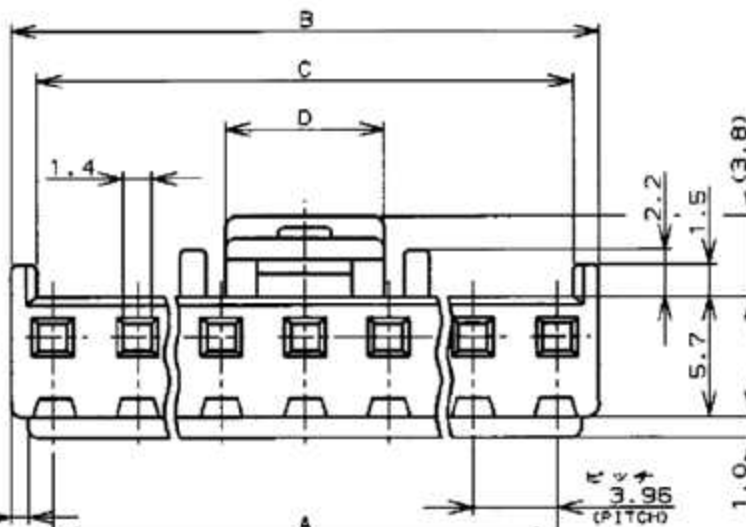

- 1. 適用コンタクト : 0-1123721-1
- 2. 嵌合相手製品型番 : □-1123723-□
□-1123724-□

NOTES:

- 1. APPLICABLE CONTACT P/N : 0-1123721-1
- 2. MATING CONN P/N: □-1123723-□
□-1123724-□
- 3. 7-1123722-□ MEET GWT(GLOW WIRE TEST)
750 DEGREE SPEC

REV	DATE	BY	CHK	DESCRIPTION
D1	14JUN12	A.Z	F.M	REVISED PER ECR-12-010630
D	11APR12	L.L	F.M	REVISED PER ECR-12-006506
C1	21MAR11	RK	HMR	REVISED PER ECO-11-005030

DIMENSIONS: 単位・種 mm 		TOLERANCES UNLESS OTHERWISE SPECIFIED 一般公差 0.3 0.4		DWG: 24 JUN '98 CHK: N. YAMASAKI M. SHINDO APVD: 24 JUN '98 M. SHINDO			
MATERIAL: 66ナイロン UL94V-0 (66NYLON UL94V-0) FINISH: 仕上		WEIGHT: //		PRODUCT SPEC: 108-5609 APPLICATION SPEC: //		3.96mm PITCH ECONOMY POWER (EP) CONN. PLUG HSG 3.96mm ピッチエコノミーパワー (EP) コネクタ プラグハウジング	
REVISIONS 変更		CUSTOMER DRAWING		SIZE: A3 CAGE CODE: 00779 DRAWING NO: 1123722		RESTRICTED TO:	
				SCALE: 尺実 --		SHEET 1 OF 1 REV D1	