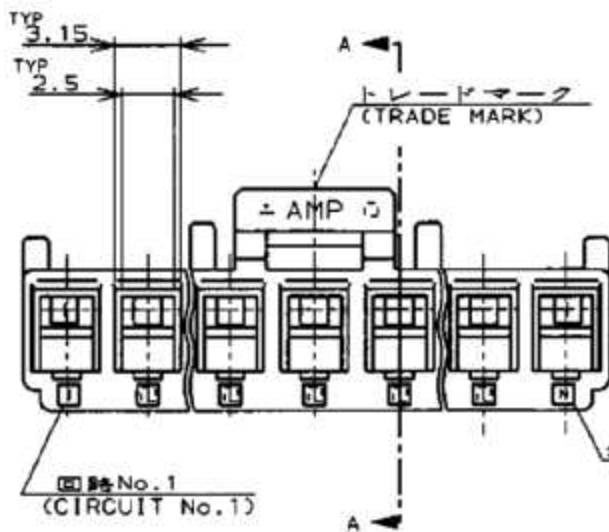

- 1. 適用コンタクト : 0-1123721-1
- 2. 嵌合相手製品型番 : □-1123723-□
□-1123724-□

NOTES:

- 1. APPLICABLE CONTACT P/N : 0-1123721-1
- 2. MATING CONN P/N: □-1123723-□
□-1123724-□
- 3. 7-1123722-□ MEET GWT(GLOW WIRE TEST)
750 DEGREE SPEC

REV	DATE	BY	CHK	DESCRIPTION
D1	14JUN12	A.Z	F.M	REVISED PER ECR-12-010630
D	11APR12	L.L	F.M	REVISED PER ECR-12-006506
C1	21MAR11	RK	HMR	REVISED PER ECO-11-005030

DIMENSIONS: 単位・種 mm 		TOLERANCES UNLESS OTHERWISE SPECIFIED 一般公差 0.3 0.4		DWG: 24 JUN '98 CHK: N. YAMASAKI M. SHINDO APVD: 24 JUN '98 M. SHINDO			
MATERIAL: 66ナイロン UL94V-0 (66NYLON UL94V-0) FINISH: 仕上		WEIGHT: //		PRODUCT SPEC: 108-5609 APPLICATION SPEC: //		3.96mm PITCH ECONOMY POWER (EP) CONN. PLUG HSG 3.96mm ピッチエコノミーパワー (EP) コネクタ プラグハウジング	
REVISIONS 変更		CUSTOMER DRAWING		SIZE: A3 CAGE CODE: 00779 DRAWING NO: 1123722		RESTRICTED TO:	
				SCALE: 尺実 --		SHEET 1 OF 1 REV D1	