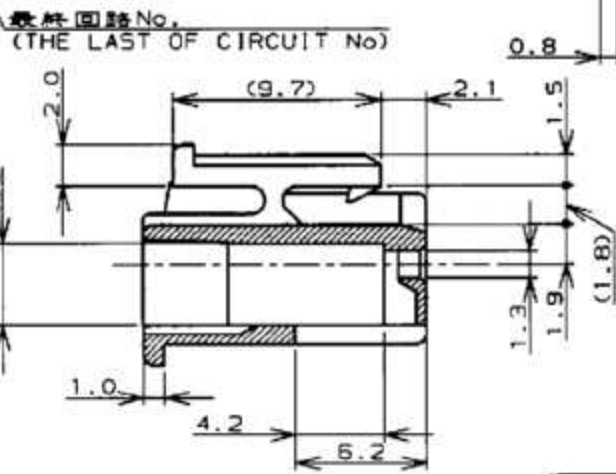

- 1. 適用コンタクト : 0-1123721-1
- 2. 嵌合相手製品型番 : □-1123723-□
□-1123724-□

NOTES:

- 1. APPLICABLE CONTACT P/N : 0-1123721-1
- 2. MATING CONN P/N: □-1123723-□
□-1123724-□
- 3. 7-1123722-□ MEET GWT(GLOW WIRE TEST)
750 DEGREE SPEC

REV	DATE	BY	CHK	DESCRIPTION
D1	14JUN12	A.Z	F.M	REVISED PER ECR-12-010630
D	11APR12	L.L	F.M	REVISED PER ECR-12-006506
C1	21MAR11	RK	HMR	REVISED PER ECO-11-005030

DIMENSIONS: 単位・種 mm 		TOLERANCES UNLESS OTHERWISE SPECIFIED 一般公差 0.3 0.4		DWG: 24 JUN '98 CHK: N. YAMASAKI M. SHINDO APVD: 24 JUN '98 M. SHINDO			
MATERIAL: 66ナイロン UL94V-0 (66NYLON UL94V-0) FINISH: 仕上		WEIGHT: //		PRODUCT SPEC: 108-5609 APPLICATION SPEC: //		3.96mm PITCH ECONOMY POWER (EP) CONN. PLUG HSG 3.96mm ピッチエコノミーパワー (EP) コネクタ プラグハウジング	
REVISIONS 変更		CUSTOMER DRAWING		SIZE: A3 CAGE CODE: 00779 DRAWING NO: 1123722		RESTRICTED TO:	
				SCALE: 尺実 --		SHEET 1 OF 1 REV D1	