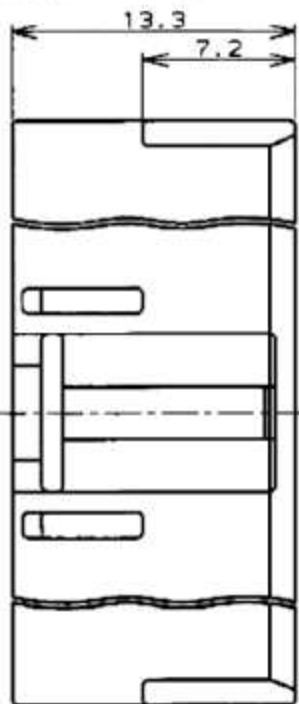

4

3

2

1

THIS DRAWING IS UNPUBLISHED.

RELEASED FOR PUBLICATION

© COPYRIGHT

注記:

- 1. 適用コンタクト : 0-1123721-1
- 2. 嵌合相手製品型番 : □-1123723-□
□-1123724-□

NOTES:

- 1. APPLICABLE CONTACT P/N : 0-1123721-1
- 2. MATING CONN P/N: □-1123723-□
□-1123724-□
- 3. 7-1123722-□ MEET GWT(GLOW WIRE TEST)
750 DEGREE SPEC

REV	DATE	BY	CHK	DESCRIPTION
D1	14JUN12	A.Z	F.M	REVISED PER ECR-12-010630
D	11APR12	L.L	F.M	REVISED PER ECR-12-006506
C1	21MAR11	RK	HMR	REVISED PER ECO-11-005030

DIMENSIONS: 単位・種 mm 		TOLERANCES UNLESS OTHERWISE SPECIFIED 一般公差 0.3 0.4		DWG: 24 JUN '98 CHK: N. YAMASAKI M. SHINDO APVD: 24 JUN '98 M. SHINDO			
MATERIAL: 66ナイロン UL94V-0 (66NYLON UL94V-0) FINISH: 仕上		WEIGHT: //		PRODUCT SPEC: 108-5609 APPLICATION SPEC: //		3.96mm PITCH ECONOMY POWER (EP) CONN. PLUG HSG 3.96mm ピッチエコノミーパワー (EP) コネクタ プラグハウジング	
REVISIONS 変更		CUSTOMER DRAWING		SIZE: A3 CAGE CODE: 00779 DRAWING NO: 1123722		RESTRICTED TO:	
				SCALE: 尺実 --		SHEET 1 OF 1 REV D1	