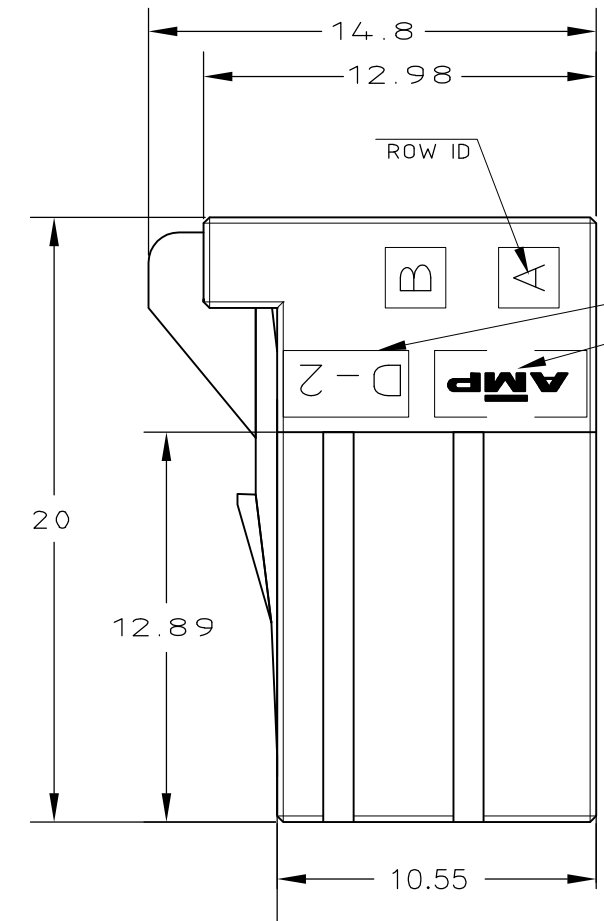

NOTES
 1 MATERIAL: HOUSING: GLASS FILED THERMO PLASTIC, POLYESTER (94V-0), COLOR: 1- / 2- / 3- : BLACK ; 9- : NATURAL
 2 TO COAT ALL SURFACE OF HOUSING WITH TEFLON
 3. APPEARANCE CRITERIA IS BASED ON TE CRITERIA.

FINISH	NET WEIGHT(g)	C	B	A	N	POS	PART NUMBER
-	5.58	26.4	25.8	22.5	9	20	3-1318118-9
OBSOLETE	5.58	26.4	25.8	22.5	9	20	5-1318118-9
-	5.58	26.4	25.8	22.5	9	20	9-1318118-9 2-1318118-9
-	5.58	26.4	25.8	22.5	9	20	1-1318118-9
-	4.69	21.4	20.8	17.5	7	16	9-1318118-8 2-1318118-8
OBSOLETE	4.69	21.4	20.8	17.5	7	16	1-1318118-8
-	3.8	16.4	15.8	12.5	5	12	5-1318118-6
-	3.8	16.4	15.8	12.5	5	12	3-1318118-6
-	3.8	16.4	15.8	12.5	5	12	9-1318118-6 2-1318118-6
-	3.8	16.4	15.8	12.5	5	12	1-1318118-6

THIS DRAWING IS A CONTROLLED DOCUMENT.

DWN: K.IKEDA 07DEC1998
 CHK: N.MATSUBARA 07DEC1998
 APVD: I.HASEGAWA 07DEC1998

STE TE Connectivity

DOUBLE ROW REC HSG
 DYNAMIC D-2100D

PRODUCT SPEC: 108-5619
 APPLICATION SPEC: 114-5258

SIZE: A3 CAGE CODE: 00779 DRAWING NO: C-1318118 RESTRICTED TO: -

WEIGHT: -

CUSTOMER DRAWING SCALE: 4:1 SHEET: 1 OF 1 REV: H

DIMENSIONS:	TOLERANCES UNLESS OTHERWISE SPECIFIED:
mm	0 PLC ± 0.3
	1 PLC ± 0.35
	2 PLC ± 0.35
	3 PLC ± 0.4
	4 PLC ± 0.4
	ANGLES ± 3'