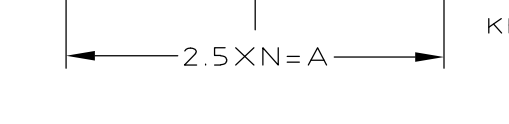

NOTES
 1 MATERIAL: HOUSING: GLASS FILED THERMO PLASTIC, POLYESTER (94V-0), COLOR: 1- / 2- / 3- : BLACK ; 9- : NATURAL
 2 TO COAT ALL SURFACE OF HOUSING WITH TEFLON
 3. APPEARANCE CRITERIA IS BASED ON TE CRITERIA.