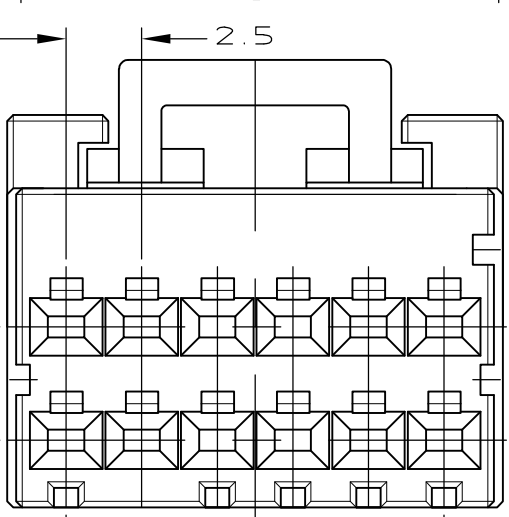

NOTES
 1 MATERIAL: HOUSING: GLASS FILED THERMO PLASTIC, POLYESTER (94V-0), COLOR: 1- / 2- / 3- : BLACK ; 9- : NATURAL
 2 TO COAT ALL SURFACE OF HOUSING WITH TEFLON
 3. APPEARANCE CRITERIA IS BASED ON TE CRITERIA.

FINISH	NET WEIGHT(g)	C	B	A	N	POS	PART NUMBER
-	5.58	26.4	25.8	22.5	9	20	3-1318118-9
OBSOLETE	5.58	26.4	25.8	22.5	9	20	5-1318118-9
-	5.58	26.4	25.8	22.5	9	20	9-1318118-9 2-1318118-9
-	5.58	26.4	25.8	22.5	9	20	1-1318118-9
-	4.69	21.4	20.8	17.5	7	16	9-1318118-8 2-1318118-8
OBSOLETE	4.69	21.4	20.8	17.5	7	16	1-1318118-8
-	3.8	16.4	15.8	12.5	5	12	5-1318118-6
-	3.8	16.4	15.8	12.5	5	12	3-1318118-6
-	3.8	16.4	15.8	12.5	5	12	9-1318118-6 2-1318118-6
-	3.8	16.4	15.8	12.5	5	12	1-1318118-6

THIS DRAWING IS A CONTROLLED DOCUMENT.

DWN: K.IKEDA 07DEC1998
 CHK: N.MATSUBARA 07DEC1998
 APVD: I.HASEGAWA 07DEC1998

STE TE Connectivity

DOUBLE ROW REC HSG
 DYNAMIC D-2100D

PRODUCT SPEC: 108-5619
 APPLICATION SPEC: 114-5258

SIZE: A3 CAGE CODE: 00779 DRAWING NO: C-1318118 RESTRICTED TO: -

WEIGHT: -

CUSTOMER DRAWING SCALE: 4:1 SHEET: 1 OF 1 REV: H

DIMENSIONS:	TOLERANCES UNLESS OTHERWISE SPECIFIED:
mm	0 PLC ± 0.3
	1 PLC ± 0.35
	2 PLC ± 0.35
	3 PLC ± 0.4
	4 PLC ± 0.4
	ANGLES ± 3'