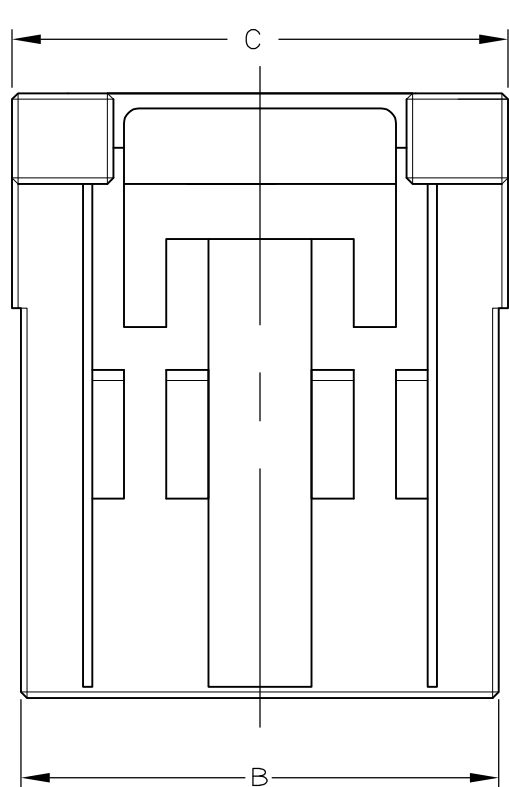

NOTES
 1 MATERIAL: HOUSING: GLASS FILED THERMO PLASTIC, POLYESTER (94V-0), COLOR: 1- / 2- / 3- : BLACK ; 9- : NATURAL
 2 TO COAT ALL SURFACE OF HOUSING WITH TEFLON
 3. APPEARANCE CRITERIA IS BASED ON TE CRITERIA.

FINISH	NET WEIGHT(g)	C	B	A	N	POS	PART NUMBER
-	5.58	26.4	25.8	22.5	9	20	3-1318118-9
OBSOLETE	5.58	26.4	25.8	22.5	9	20	5-1318118-9
-	5.58	26.4	25.8	22.5	9	20	9-1318118-9 2-1318118-9
-	5.58	26.4	25.8	22.5	9	20	1-1318118-9
-	4.69	21.4	20.8	17.5	7	16	9-1318118-8 2-1318118-8
OBSOLETE	4.69	21.4	20.8	17.5	7	16	1-1318118-8
-	3.8	16.4	15.8	12.5	5	12	5-1318118-6
-	3.8	16.4	15.8	12.5	5	12	3-1318118-6
-	3.8	16.4	15.8	12.5	5	12	9-1318118-6 2-1318118-6
-	3.8	16.4	15.8	12.5	5	12	1-1318118-6

THIS DRAWING IS A CONTROLLED DOCUMENT.

DWN: K.IKEDA 07DEC1998
 CHK: N.MATSUBARA 07DEC1998
 APVD: I.HASEGAWA 07DEC1998

STE TE Connectivity

DOUBLE ROW REC HSG
 DYNAMIC D-2100D

PRODUCT SPEC: 108-5619
 APPLICATION SPEC: 114-5258

SIZE: A3 CAGE CODE: 00779 DRAWING NO: C-1318118 RESTRICTED TO: -

WEIGHT: -

CUSTOMER DRAWING SCALE: 4:1 SHEET: 1 OF 1 REV: H

DIMENSIONS:	TOLERANCES UNLESS OTHERWISE SPECIFIED:
mm	0 PLC ± 0.3
	1 PLC ± 0.35
	2 PLC ± 0.35
	3 PLC ± 0.4
	4 PLC ± 0.4
	ANGLES ± 3'