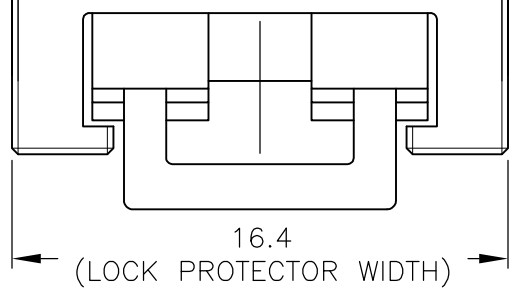

NOTES
 1 MATERIAL: HOUSING: GLASS FILED THERMO PLASTIC, POLYESTER (94V-0), COLOR: 1- / 2- / 3- : BLACK ; 9- : NATURAL
 2 TO COAT ALL SURFACE OF HOUSING WITH TEFLON
 3. APPEARANCE CRITERIA IS BASED ON TE CRITERIA.

SIZE: A3 CAGE CODE: 00779 DRAWING NO: C-1318118 RESTRICTED TO: -

WEIGHT: -

CUSTOMER DRAWING SCALE: 4:1 SHEET: 1 OF 1 REV: H

DIMENSIONS:	TOLERANCES UNLESS OTHERWISE SPECIFIED:
mm	0 PLC ± 0.3
	1 PLC ± 0.35
	2 PLC ± 0.35
	3 PLC ± 0.4
	4 PLC ± 0.4
	ANGLES ± 3'