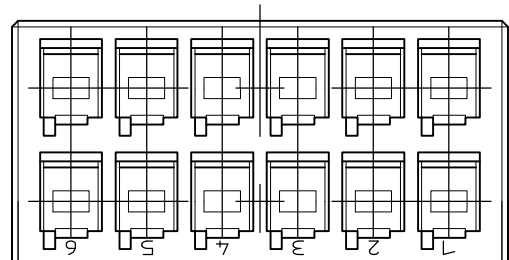

NOTES
 1 MATERIAL: HOUSING: GLASS FILED THERMO PLASTIC, POLYESTER (94V-0), COLOR: 1- / 2- / 3- : BLACK ; 9- : NATURAL
 2 TO COAT ALL SURFACE OF HOUSING WITH TEFLON
 3. APPEARANCE CRITERIA IS BASED ON TE CRITERIA.

SIZE: A3 CAGE CODE: 00779 DRAWING NO: C-1318118 RESTRICTED TO: -

WEIGHT: -

CUSTOMER DRAWING SCALE: 4:1 SHEET: 1 OF 1 REV: H

DIMENSIONS:	TOLERANCES UNLESS OTHERWISE SPECIFIED:
mm	0 PLC ± 0.3
	1 PLC ± 0.35
	2 PLC ± 0.35
	3 PLC ± 0.4
	4 PLC ± 0.4
	ANGLES ± 3'