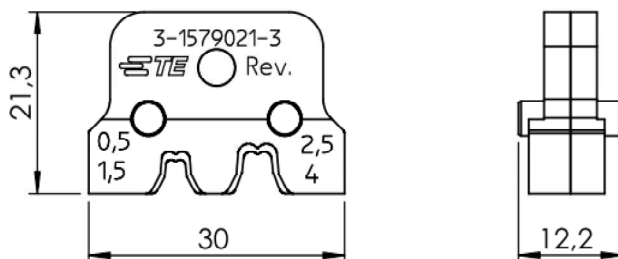

LOC	DIST	REVISIONS					
		P	LTR	DESCRIPTION	DATE	DWN	APVD
A1	-		A	EGC0-0085-05	15.03.05	witt	-
			A1	ECR-06-026658	12NOV2006	witt	-
			B	ECR-15-016070	04NOV15	KH	CW

Crimpstempel, komplett
crimp punch, complete
1191-47001

Crimpamboß, komplett
crimp anvil, complete
1191-47002

Spare die set for hand tool PN 654174-1

Kontakte	DGB (mm ²)	Drahtcrimp/Wire Crimp		Isolationscrimp/Insulation Crimp		Isolat.∅
Contacts	Wire Size	Hoehe/Height mm	Breite/Width mm	Hoehe/Height mm	Breite/Width mm	Ins. Range
160773	0,5 - 1,5	1.45 ± 0.07	2.3 ± 0.05	-----	3.3 ± 0.1	2.3-3.3
341001	2,5 - 4,0	2.25 ± 0.07	3.3 ± 0.05	-----	4.6 ± 0.1	3.6-4.3

Die set with contact locator PN 6-1579015-5

THIS DRAWING IS UNPUBLISHED. BY TYCO ELECTRONICS CORPORATION. ALL RIGHTS RESERVED. COPYRIGHT 2003

DIMENSIONS: mm	DWN	Ch.Witt	15.03.05	MATERIAL	-	FINISH	-
	CHK	-	-	 TE Connectivity			
TOLERANCES UNLESS OTHERWISE SPECIFIED:	APVD	-	-				
0 PLC ±	PRODUCT SPEC	-	-	NAME			
1 PLC ±	APPLICATION SPEC	-	-	DIE SET FOR POSITIVE-LOCK 0,5 - 4,0 mm ² Matrize für Positive-Lock 0,5 - 4,0 mm ²			
2 PLC ±	WEIGHT	-	-	SIZE	CAGE CODE	DRAWING NO	RESTRICTED TO
3 PLC ±				A4	00779	3-1579021-3	-
4 PLC ±				CUSTOMER DRAWING			
ANGLES ±°				SCALE	SHEET	1 OF 1	REV B