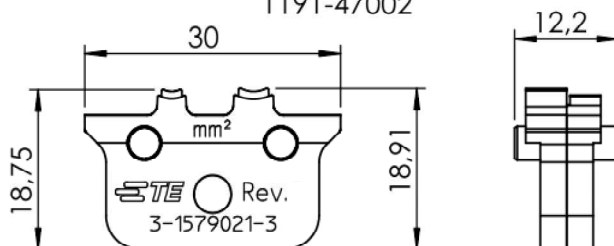

LOC	DIST	REVISIONS					
		P	LTR	DESCRIPTION	DATE	DWN	APVD
A1	-		A	EGC0-0085-05	15.03.05	witt	-
			A1	ECR-06-026658	12NOV2006	witt	-
			B	ECR-15-016070	04NOV15	KH	CW

Crimpstempel, komplett
crimp punch, complete
1191-47001

Crimpamboß, komplett
crimp anvil, complete
1191-47002

Spare die set for hand tool PN 654174-1

Kontakte	DGB (mm ²)	Drahtcrimp/Wire Crimp		Isolationscrimp/Insulation Crimp		Isolat.∅
Contacts	Wire Size	Hoehe/Height mm	Breite/Width mm	Hoehe/Height mm	Breite/Width mm	Ins. Range
160773	0,5 - 1,5	1.45 ± 0.07	2.3 ± 0.05	-----	3.3 ± 0.1	2.3-3.3
341001	2,5 - 4,0	2.25 ± 0.07	3.3 ± 0.05	-----	4.6 ± 0.1	3.6-4.3

Die set with contact locator PN 6-1579015-5

THIS DRAWING IS UNPUBLISHED. BY TYCO ELECTRONICS CORPORATION. ALL RIGHTS RESERVED. COPYRIGHT 2003

DIMENSIONS: mm	DWN	Ch.Witt	15.03.05	MATERIAL	-	FINISH	-
	CHK	-	-	 TE Connectivity			
TOLERANCES UNLESS OTHERWISE SPECIFIED:	APVD	-	-				
0 PLC ±	PRODUCT SPEC	-	-	NAME			
1 PLC ±	APPLICATION SPEC	-	-	DIE SET FOR POSITIVE-LOCK 0,5 - 4,0 mm ² Matrize für Positive-Lock 0,5 - 4,0 mm ²			
2 PLC ±	WEIGHT	-	-	SIZE	CAGE CODE	DRAWING NO	RESTRICTED TO
3 PLC ±				A4	00779	3-1579021-3	-
4 PLC ±				CUSTOMER DRAWING			
ANGLES ±°				SCALE	SHEET	1 OF 1	REV B