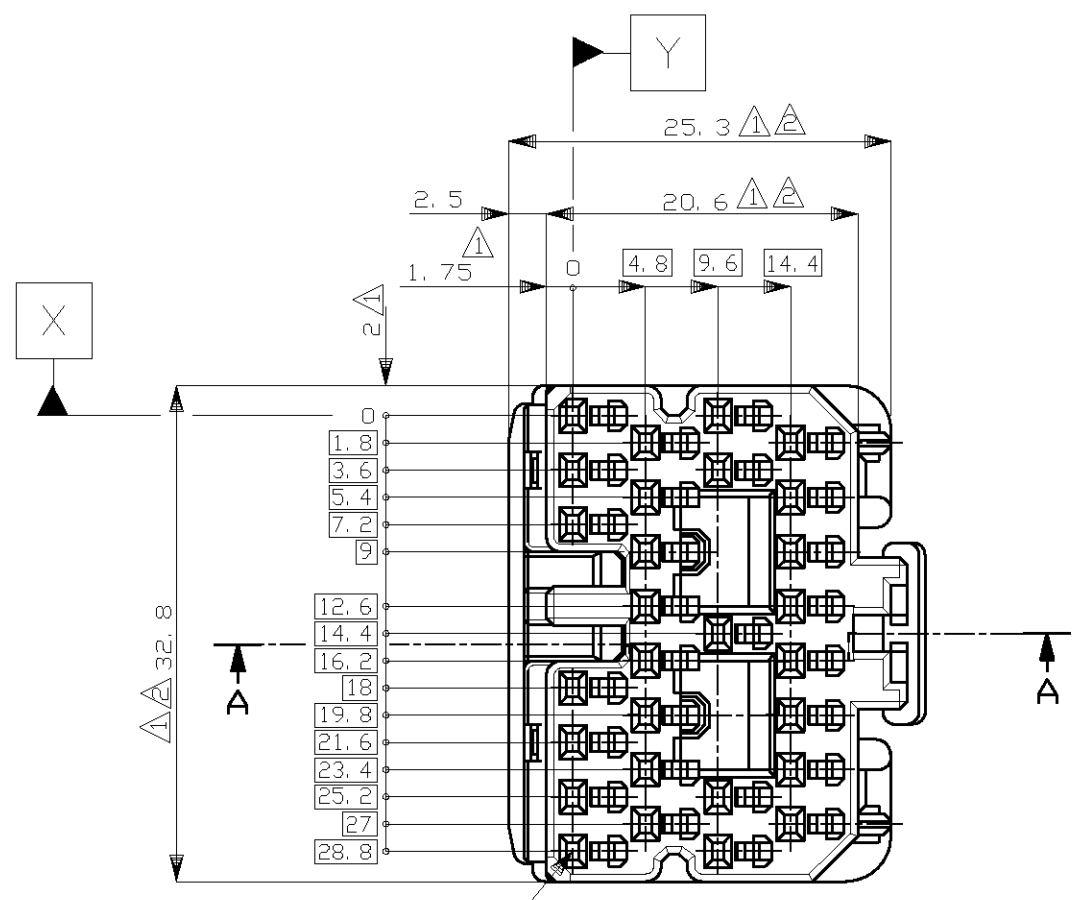

⊕ 0.3 X Y

SECT. A-A

- ① TO BE MEASURED BETWEEN [Z] AND 2.
  - ② TO BE MATE WITH CAP HOUSING SMOOTHLY.
  - 3. APPLIED CONTACT PART NUMBER; 175266 AND 175267.
  - 4. APPLICABLE PRODUCT SPECIFICATION NUMBER; 108-5359.
  - ⑤ RETAINER COLOR; ALL WHITE
- ① [Z] 面から2mmの範囲で測定。
  - ② 相手ハウジングと所定の機能を満足して嵌合できること。
  - 3. 内装するリセプタクルコンタクト型番; 175266 及び 175267
  - 4. 適用製品規格番号; 108-5359
  - ⑤ リテーナは全て白色。

OBSOLETE	灰 (DARK GRAY)	316019-6
	黒 (BLACK)	316019-2
	白 (WHITE)	316019-1
	⑤ 色 COLOR	型番 PART NUMBER

TOLERANCES UNLESS OTHERWISE SPECIFIED:

10 ≥	: ±0.2
30 ≥	> 10 : ±0.25
100 ≥	> 30 : ±0.3
ANGLE : ±3°	

THIS DRAWING IS A CONTROLLED DOCUMENT.

DIMENSIONS: mm	TOLERANCES UNLESS OTHERWISE SPECIFIED:	DWN T.SHINOHARA 16JAN2013	<b>STE</b> TE Connectivity
	0 PLC ± - 1 PLC ± - 2 PLC ± - 3 PLC ± - 4 PLC ± - ANGLES ± -	CHK K.BETSUI 16JAN2013	
MATERIAL PBT	FINISH -	APVD K.BETSUI 16JAN2013	NAME
		PRODUCT SPEC	040 SERIES PAIRMATE CONNECTOR
		APPLICATION SPEC	28POSITION PLUG HOUSING ASSEMBLY
		WEIGHT -	SIZE CAGE CODE DRAWING NO RESTRICTED TO
		CUSTOMER DRAWING	A3 00779 C-316019
		SCALE 2:1	SHEET 1 OF 1 REV A1