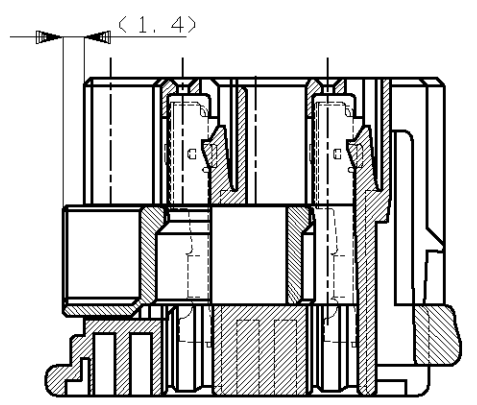

⊕ 0.3 X Y

SECT. A-A

- ① TO BE MEASURED BETWEEN [Z] AND 2.
  - ② TO BE MATE WITH CAP HOUSING SMOOTHLY.
  - 3. APPLIED CONTACT PART NUMBER; 175266 AND 175267.
  - 4. APPLICABLE PRODUCT SPECIFICATION NUMBER; 108-5359.
  - ⑤ RETAINER COLOR; ALL WHITE
- ① [Z] 面から2mmの範囲で測定。
  - ② 相手ハウジングと所定の機能を満足して嵌合できること。
  - 3. 内装するリセプタクルコンタクト型番; 175266 及び 175267
  - 4. 適用製品規格番号; 108-5359
  - ⑤ リテーナは全て白色。

DIMENSIONS: mm	TOLERANCES UNLESS OTHERWISE SPECIFIED:	DWN T.SHINOHARA 16JAN2013	<b>STE</b> TE Connectivity
	0 PLC ± - 1 PLC ± - 2 PLC ± - 3 PLC ± - 4 PLC ± - ANGLES ± -	CHK K.BETSUI 16JAN2013	
MATERIAL PBT	FINISH -	APVD K.BETSUI 16JAN2013	NAME
		PRODUCT SPEC	040 SERIES PAIRMATE CONNECTOR
		APPLICATION SPEC	28POSITION PLUG HOUSING ASSEMBLY
		WEIGHT -	SIZE CAGE CODE DRAWING NO RESTRICTED TO
		CUSTOMER DRAWING	A3 00779 C-316019
		SCALE 2:1	SHEET 1 OF 1 REV A1