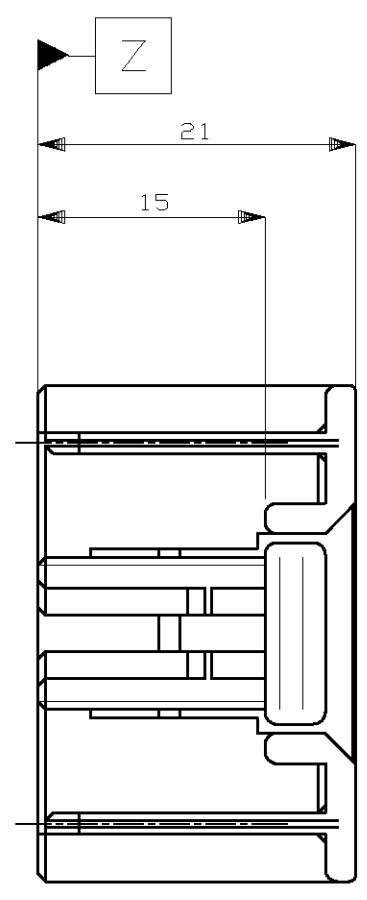

⊕ 0.3 X Y

SECT. A-A

- ① TO BE MEASURED BETWEEN [Z] AND 2.
  - ② TO BE MATE WITH CAP HOUSING SMOOTHLY.
  - 3. APPLIED CONTACT PART NUMBER; 175266 AND 175267.
  - 4. APPLICABLE PRODUCT SPECIFICATION NUMBER; 108-5359.
  - ⑤ RETAINER COLOR; ALL WHITE
- ① [Z] 面から2mmの範囲で測定。
  - ② 相手ハウジングと所定の機能を満足して嵌合できること。
  - 3. 内装するリセプタクルコンタクト型番; 175266 及び 175267
  - 4. 適用製品規格番号; 108-5359
  - ⑤ リテーナは全て白色。

OBSOLETE	灰 (DARK GRAY)	316019-6
	黒 (BLACK)	316019-2
	白 (WHITE)	316019-1
	⑤ 色 COLOR	型番 PART NUMBER

TOLERANCES UNLESS OTHERWISE SPECIFIED:

10 ≥	: ±0.2
30 ≥	> 10 : ±0.25
100 ≥	> 30 : ±0.3
ANGLE : ±3°	

THIS DRAWING IS A CONTROLLED DOCUMENT.

DIMENSIONS: mm	TOLERANCES UNLESS OTHERWISE SPECIFIED:	DWN T.SHINOHARA 16JAN2013	<b>STE</b> TE Connectivity
	0 PLC ± - 1 PLC ± - 2 PLC ± - 3 PLC ± - 4 PLC ± - ANGLES ± -	CHK K.BETSUI 16JAN2013	
MATERIAL PBT	FINISH -	APVD K.BETSUI 16JAN2013	NAME
		PRODUCT SPEC	040 SERIES PAIRMATE CONNECTOR
		APPLICATION SPEC	28POSITION PLUG HOUSING ASSEMBLY
		WEIGHT -	SIZE CAGE CODE DRAWING NO RESTRICTED TO
		CUSTOMER DRAWING	A3 00779 C-316019
		SCALE 2:1	SHEET 1 OF 1 REV A1