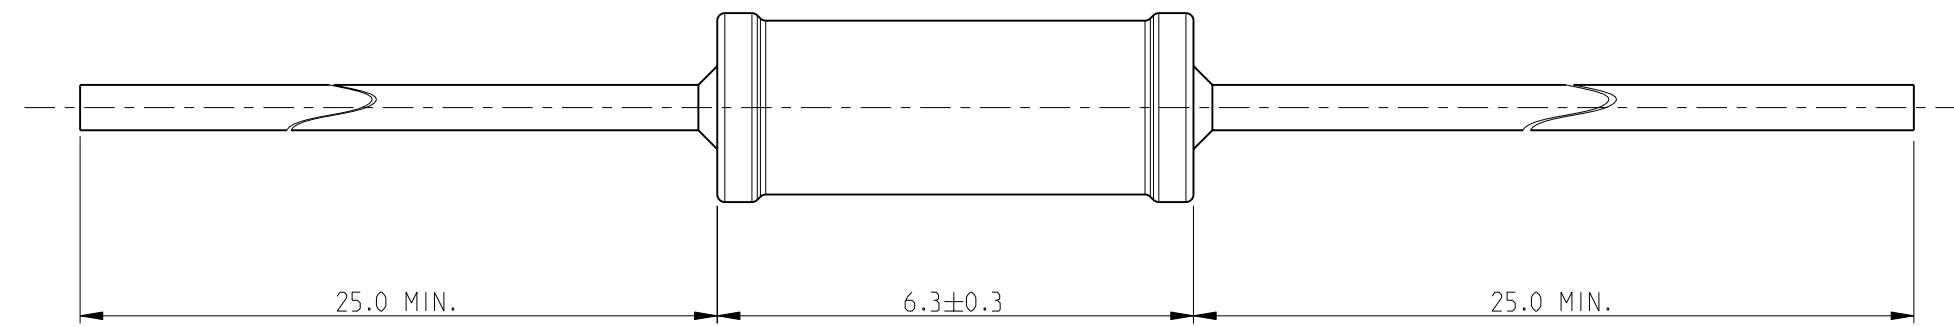

FOR FURTHER INFORMATION SEE DATA SHEET FOR SERIES R - PRECISION METAL FILM FIXED RESISTORS

<small>THIS DRAWING IS A CONTROLLED DOCUMENT FOR TYCO ELECTRONICS CORPORATION IT IS SUBJECT TO CHANGE AND THE CONTROLLING ENGINEERING ORGANIZATION SHOULD BE CONTACTED FOR THE LATEST REVISION.</small>		DWN 14SEP2010 PARUSURAM.T	Tyco Electronics Corporation Dorcan, Swindon, SN3 5HH	
DIMENSIONS: mm		CHK 14SEP2010 ALLAN.P	NAME PRECISION METAL FILM FIXED RESISTORS SERIES YR1	
		APVD 14SEP2010 STEPHEN.P	PRODUCT SPEC -	
TOLERANCES UNLESS OTHERWISE SPECIFIED: 0 PLC ±0.2 1 PLC ±0.1 2 PLC ±- 3 PLC ±- 4 PLC ±- ANGLES ±5°		APPLICATION SPEC -	SIZE A3 CAGE CODE 00779 DRAWING NO C-1622796 RESTRICTED TO -	
MATERIAL - FINISH -		WEIGHT -	CUSTOMER DRAWING SCALE 10:1 SHEET 1 OF 1 REV BA	