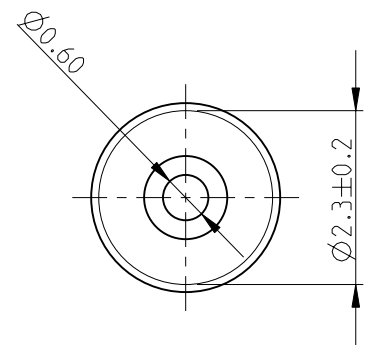

FOR FURTHER INFORMATION SEE DATA SHEET FOR SERIES R - PRECISION METAL FILM FIXED RESISTORS

<small>THIS DRAWING IS A CONTROLLED DOCUMENT FOR TYCO ELECTRONICS CORPORATION IT IS SUBJECT TO CHANGE AND THE CONTROLLING ENGINEERING ORGANIZATION SHOULD BE CONTACTED FOR THE LATEST REVISION.</small>		DWN 14SEP2010 PARUSURAM.T	Tyco Electronics Corporation Dorcan, Swindon, SN3 5HH	
DIMENSIONS: mm		CHK 14SEP2010 ALLAN.P	NAME PRECISION METAL FILM FIXED RESISTORS SERIES YR1	
		APVD 14SEP2010 STEPHEN.P	PRODUCT SPEC -	
TOLERANCES UNLESS OTHERWISE SPECIFIED: 0 PLC ±0.2 1 PLC ±0.1 2 PLC ±- 3 PLC ±- 4 PLC ±- ANGLES ±5°		APPLICATION SPEC -	SIZE A3 CAGE CODE 00779 DRAWING NO C-1622796 RESTRICTED TO -	
MATERIAL - FINISH -		WEIGHT -	CUSTOMER DRAWING SCALE 10:1 SHEET 1 OF 1 REV BA	