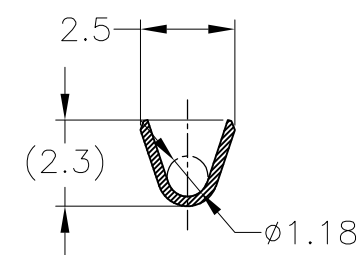

P	LTR	DESCRIPTION	DATE	DWN	APVD
B1	REVISED	ECR-15-018400	22DEC15	KK	RK

A-A

1. 適用電線: AVSS,CAVS 0.3~0.5mm

△ 金めっき範囲 (接触面のみ)

③ 識別用金めっき

④ すずめっき範囲

△ 識別用刻印

1. APPLICABLE WIRE RANGE: AVSS,CAVS 0.3~0.5mm

△ GOLD PLATING AREA (CONTACT SIDE ONLY)

③ GOLD PLATING FOR DISCERNMENT

④ TIN PLATING AREA

△ MARKING FOR IDENTIFICATION

SELECTIVE GOLD/TIN (部分金めっき/すずめっき)	316833-2
FINISH (仕上)	PART NUMBER (型番)

THIS DRAWING IS A CONTROLLED DOCUMENT.		DWN H.YAMAGAMI 24SEP96	 TE Connectivity				
DIMENSIONS: mm		CHK T.KOHNO 25APR96					
TOLERANCES UNLESS OTHERWISE SPECIFIED: 一般公差		APVD N.SAI 25APR96	NAME 040III SEALED CONTACT, RECEPTACLE (S) Au				
 10 ≥ : ±0.2 30 ≥ >10 : ±0.25 100 ≥ >30 : ±0.3 ANGLE : ±3°		PRODUCT SPEC -	APPLICATION SPEC 114-5227				
MATERIAL Cu ALLOY 銅合金		FINISH SEE TABLE	WEIGHT 0.3 g	SIZE A3	CAGE CODE 00779	DRAWING NO C-316833	RESTRICTED TO -
CUSTOMER DRAWING			SCALE 5:1	SHEET 1 OF 1	REV B1		