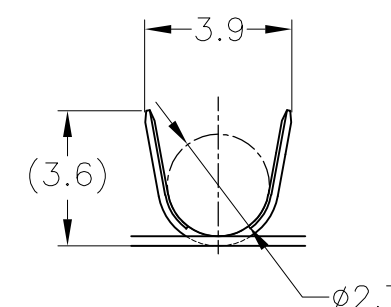

P	LTR	DESCRIPTION	DATE	DWN	APVD
B1	REVISED	ECR-15-018400	22DEC15	KK	RK

A-A

1. 適用電線: AVSS,CAVS 0.3~0.5mm

△ 金めっき範囲 (接触面のみ)

③ 識別用金めっき

④ すずめっき範囲

△ 識別用刻印

1. APPLICABLE WIRE RANGE: AVSS,CAVS 0.3~0.5mm

△ GOLD PLATING AREA (CONTACT SIDE ONLY)

③ GOLD PLATING FOR DISCERNMENT

④ TIN PLATING AREA

△ MARKING FOR IDENTIFICATION

SELECTIVE GOLD/TIN (部分金めっき/すずめっき)	316833-2
FINISH (仕上)	PART NUMBER (型番)

THIS DRAWING IS A CONTROLLED DOCUMENT.		DWN H.YAMAGAMI 24SEP96	 TE Connectivity				
DIMENSIONS: mm		CHK T.KOHNO 25APR96					
TOLERANCES UNLESS OTHERWISE SPECIFIED: 一般公差		APVD N.SAI 25APR96	NAME 040III SEALED CONTACT, RECEPTACLE (S) Au				
 10 ≥ : ±0.2 30 ≥ >10 : ±0.25 100 ≥ >30 : ±0.3 ANGLE : ±3°		PRODUCT SPEC -	APPLICATION SPEC 114-5227				
MATERIAL Cu ALLOY 銅合金		FINISH SEE TABLE	WEIGHT 0.3 g	SIZE A3	CAGE CODE 00779	DRAWING NO C-316833	RESTRICTED TO -
CUSTOMER DRAWING			SCALE 5:1	SHEET 1 OF 1	REV B1		