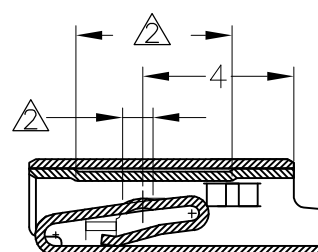

P	LTR	DESCRIPTION	DATE	DWN	APVD
B1	REVISED	ECR-15-018400	22DEC15	KK	RK

A-A

1. 適用電線: AVSS,CAVS 0.3~0.5mm

△ 金めっき範囲 (接触面のみ)

③ 識別用金めっき

④ すずめっき範囲

△ 識別用刻印

1. APPLICABLE WIRE RANGE: AVSS,CAVS 0.3~0.5mm

△ GOLD PLATING AREA (CONTACT SIDE ONLY)

③ GOLD PLATING FOR DISCERNMENT

④ TIN PLATING AREA

△ MARKING FOR IDENTIFICATION

SELECTIVE GOLD/TIN (部分金めっき/すずめっき)	316833-2
FINISH (仕上)	PART NUMBER (型番)

THIS DRAWING IS A CONTROLLED DOCUMENT.		DWN H.YAMAGAMI 24SEP96	 TE Connectivity				
DIMENSIONS: mm		CHK T.KOHNO 25APR96					
TOLERANCES UNLESS OTHERWISE SPECIFIED: 一般公差		APVD N.SAI 25APR96	NAME 040III SEALED CONTACT, RECEPTACLE (S) Au				
 10 ≥ : ±0.2 30 ≥ >10 : ±0.25 100 ≥ >30 : ±0.3 ANGLE : ±3°		PRODUCT SPEC -	APPLICATION SPEC 114-5227				
MATERIAL Cu ALLOY 銅合金		FINISH SEE TABLE	WEIGHT 0.3 g	SIZE A3	CAGE CODE 00779	DRAWING NO C-316833	RESTRICTED TO -
CUSTOMER DRAWING			SCALE 5:1	SHEET 1 OF 1	REV B1		