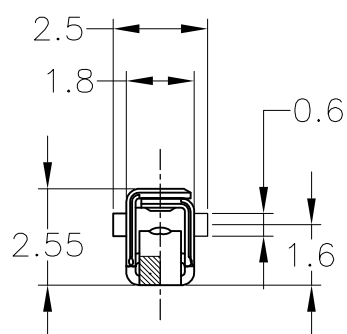

P	LTR	DESCRIPTION	DATE	DWN	APVD
B1	REVISED	ECR-15-018400	22DEC15	KK	RK

A-A

1. 適用電線: AVSS,CAVS 0.3~0.5mm

△ 金めっき範囲 (接触面のみ)

③ 識別用金めっき

④ すずめっき範囲

△ 識別用刻印

1. APPLICABLE WIRE RANGE: AVSS,CAVS 0.3~0.5mm

△ GOLD PLATING AREA (CONTACT SIDE ONLY)

③ GOLD PLATING FOR DISCERNMENT

④ TIN PLATING AREA

△ MARKING FOR IDENTIFICATION

SELECTIVE GOLD/TIN (部分金めっき/すずめっき)	316833-2
FINISH (仕上)	PART NUMBER (型番)

THIS DRAWING IS A CONTROLLED DOCUMENT.		DWN H.YAMAGAMI 24SEP96	 TE Connectivity				
DIMENSIONS: mm		CHK T.KOHNO 25APR96					
TOLERANCES UNLESS OTHERWISE SPECIFIED: 一般公差		APVD N.SAI 25APR96	NAME 040III SEALED CONTACT, RECEPTACLE (S) Au				
 10 ≥ : ±0.2 30 ≥ >10 : ±0.25 100 ≥ >30 : ±0.3 ANGLE : ±3°		PRODUCT SPEC -	APPLICATION SPEC 114-5227				
MATERIAL Cu ALLOY 銅合金		FINISH SEE TABLE	WEIGHT 0.3 g	SIZE A3	CAGE CODE 00779	DRAWING NO C-316833	RESTRICTED TO -
CUSTOMER DRAWING			SCALE 5:1	SHEET 1 OF 1	REV B1		