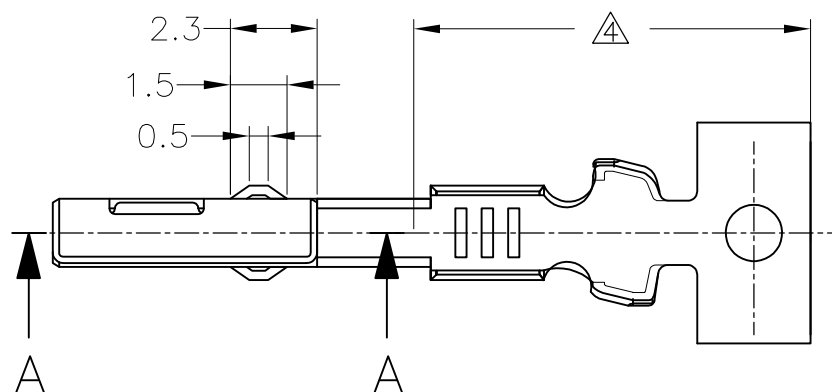

P	LTR	DESCRIPTION	DATE	DWN	APVD
B1	REVISED	ECR-15-018400	22DEC15	KK	RK

A-A

1. 適用電線: AVSS,CAVS 0.3~0.5mm

△ 金めっき範囲 (接触面のみ)

③ 識別用金めっき

④ すずめっき範囲

△ 識別用刻印

1. APPLICABLE WIRE RANGE: AVSS,CAVS 0.3~0.5mm

△ GOLD PLATING AREA (CONTACT SIDE ONLY)

③ GOLD PLATING FOR DISCERNMENT

④ TIN PLATING AREA

△ MARKING FOR IDENTIFICATION

SELECTIVE GOLD/TIN (部分金めっき/すずめっき)	316833-2
FINISH (仕上)	PART NUMBER (型番)

THIS DRAWING IS A CONTROLLED DOCUMENT.		DWN H.YAMAGAMI 24SEP96	 TE Connectivity				
DIMENSIONS: mm		CHK T.KOHNO 25APR96					
TOLERANCES UNLESS OTHERWISE SPECIFIED: 一般公差		APVD N.SAI 25APR96	NAME 040III SEALED CONTACT, RECEPTACLE (S) Au				
 10 ≥ : ±0.2 30 ≥ >10 : ±0.25 100 ≥ >30 : ±0.3 ANGLE : ±3°		PRODUCT SPEC -	APPLICATION SPEC 114-5227				
MATERIAL Cu ALLOY 銅合金		FINISH SEE TABLE	WEIGHT 0.3 g	SIZE A3	CAGE CODE 00779	DRAWING NO C-316833	RESTRICTED TO -
CUSTOMER DRAWING			SCALE 5:1	SHEET 1 OF 1	REV B1		