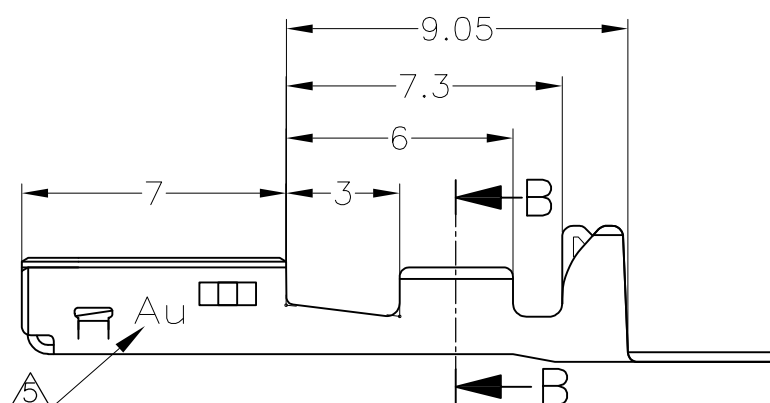

P	LTR	DESCRIPTION	DATE	DWN	APVD
B1	REVISED	ECR-15-018400	22DEC15	KK	RK

A-A

1. 適用電線: AVSS,CAVS 0.3~0.5mm

△ 金めっき範囲 (接触面のみ)

③ 識別用金めっき

④ すずめっき範囲

△ 識別用刻印

1. APPLICABLE WIRE RANGE: AVSS,CAVS 0.3~0.5mm

△ GOLD PLATING AREA (CONTACT SIDE ONLY)

③ GOLD PLATING FOR DISCERNMENT

④ TIN PLATING AREA

△ MARKING FOR IDENTIFICATION

SELECTIVE GOLD/TIN (部分金めっき/すずめっき)	316833-2
FINISH (仕上)	PART NUMBER (型番)

THIS DRAWING IS A CONTROLLED DOCUMENT.		DWN H.YAMAGAMI 24SEP96	 TE Connectivity				
DIMENSIONS: mm		CHK T.KOHNO 25APR96					
TOLERANCES UNLESS OTHERWISE SPECIFIED: 一般公差		APVD N.SAI 25APR96	NAME 040III SEALED CONTACT, RECEPTACLE (S) Au				
 10 ≥ : ±0.2 30 ≥ >10 : ±0.25 100 ≥ >30 : ±0.3 ANGLE : ±3°		PRODUCT SPEC -	APPLICATION SPEC 114-5227				
MATERIAL Cu ALLOY 銅合金		FINISH SEE TABLE	WEIGHT 0.3 g	SIZE A3	CAGE CODE 00779	DRAWING NO C-316833	RESTRICTED TO -
CUSTOMER DRAWING			SCALE 5:1	SHEET 1 OF 1	REV B1		