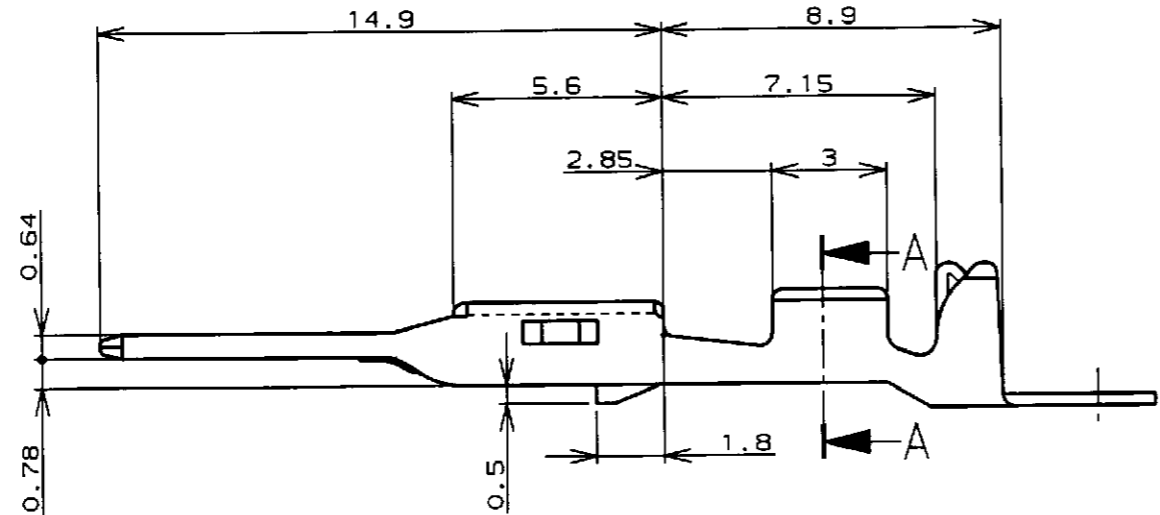

注記;
 1. 適用電線: AVSS,CAVS 0.3~0.5mm²
 △ 金めつき範囲(-2のみ).
 △ すすめつき範囲(-2のみ).

NOTES;
 1. APPLICABLE WIRE RANGE ;
 AVSS,CAVS 0.3~0.5mm²
 △ GOLD PLATING AREA (-2 ONLY)
 △ TIN PLATING AREA (-2 ONLY)

SELECTIVE GOLD/TIN (部分金めつき/すすめつき)	316834-2
PRE-TINNED (すすめつき)	316834-1
FINISH (仕上)	PART NUMBER (型番)

THIS DRAWING IS A CONTROLLED DOCUMENT FOR AMP INCORPORATED. IT IS SUBJECT TO CHANGE AND THE CONTROLLING ENGINEERING ORGANIZATION SHOULD BE CONTACTED FOR THE LATEST REVISION.		OWN H. YAMAGAMI 4/24'96
DIMENSIONS: 単位: 概 mm		CHK T. KOHNO 4/25'96
TOLERANCES UNLESS OTHERWISE SPECIFIED		APVD N. SAI 4/25'96
一般公差 10% ±0.2 30% ±0.25 100% ±0.3 ANGLE: ±3°		PRODUCT SPEC 製品規格 - - -
MATERIAL 材料 BRASS 黄銅		APPLICATION SPEC 取付適用規格 114-5227
FINISH 仕上 SEE TABLE 表参照		WEIGHT 0.34g
CUSTOMER DRAWING		

AMP 日本エー・エム・ピー株式会社 Kawasaki, Japan		
.040 III SEALED CONTACT, TAB (S)		
SIZE A3	CAGE CODE 00779	DRAWING NO C-316834
SCALE 尺度 5-1		SHEET 1 OF 1

X-ON Electronics

Largest Supplier of Electrical and Electronic Components