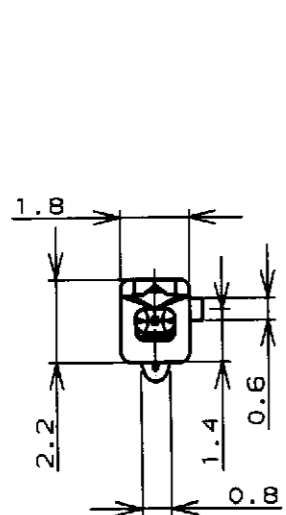

注記;
 1. 適用電線: AVSS,CAVS 0.3~0.5mm²
 △ 金めつき範囲(-2のみ).
 △ すすめつき範囲(-2のみ).

NOTES;
 1. APPLICABLE WIRE RANGE ;
 AVSS,CAVS 0.3~0.5mm²
 △ GOLD PLATING AREA (-2 ONLY)
 △ TIN PLATING AREA (-2 ONLY)

SELECTIVE GOLD/TIN (部分金めつき/すすめつき)	316834-2
PRE-TINNED (すすめつき)	316834-1
FINISH (仕上)	PART NUMBER (型番)

THIS DRAWING IS A CONTROLLED DOCUMENT FOR AMP INCORPORATED. IT IS SUBJECT TO CHANGE AND THE CONTROLLING ENGINEERING ORGANIZATION SHOULD BE CONTACTED FOR THE LATEST REVISION.		OWN H. YAMAGAMI 4/24'96
DIMENSIONS: 単位: 概 mm		CHK T. KOHNO 4/25'96
TOLERANCES UNLESS OTHERWISE SPECIFIED		APVD N. SAI 4/25'96
一般公差 10% ±0.2 30% ±0.25 100% ±0.3 ANGLE: ±3°		PRODUCT SPEC 製品規格 - - -
MATERIAL 材料 BRASS 黄銅		APPLICATION SPEC 取付適用規格 114-5227
FINISH 仕上 SEE TABLE 表参照		WEIGHT 0.34g
CUSTOMER DRAWING		

AMP 日本エー・エム・ピー株式会社 Kawasaki, Japan		
.040 III SEALED CONTACT, TAB (S)		
SIZE A3	CAGE CODE 00779	DRAWING NO C-316834
SCALE 尺度 5-1		SHEET 1 OF 1

X-ON Electronics

Largest Supplier of Electrical and Electronic Components