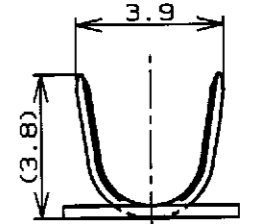

4

3

2

1

THIS DRAWING IS UNPUBLISHED. RELEASED FOR PUBLICATION .1996
© COPYRIGHT 1996 BY AMP INCORPORATED. ALL RIGHTS RESERVED.

LOC DIST
J -

REVISIONS					
P	LTR	DESCRIPTION	ECN	DATE	APVD
	0	DRAWN	FJ00-4529-96	4/24'96	HY NS
	A	REVISED	FJ00-5196-96	9/17'96	SO KO
	B	REVISED	FJ00-1823-97	08DEC97	HY NS
	C	REVISED	FJ00-2179-98	26JAN99	HY NS

注記;
1. 適用電線: AVSS,CAVS 0.3~0.5mm²
△ 金めつき範囲(-2のみ).
△ すすめつき範囲(-2のみ).

NOTES;
1. APPLICABLE WIRE RANGE ;
AVSS,CAVS 0.3~0.5mm²
△ GOLD PLATING AREA (-2 ONLY)
△ TIN PLATING AREA (-2 ONLY)

SELECTIVE GOLD/TIN (部分金めつき/すすめつき)	316834-2
PRE-TINNED (すすめつき)	316834-1
FINISH (仕上)	PART NUMBER (型番)

THIS DRAWING IS A CONTROLLED DOCUMENT FOR AMP INCORPORATED. IT IS SUBJECT TO CHANGE AND THE CONTROLLING ENGINEERING ORGANIZATION SHOULD BE CONTACTED FOR THE LATEST REVISION.		OWN H. YAMAGAMI 4/24'96
DIMENSIONS: 単位: 概 mm		CHK T. KOHNO 4/25'96
TOLERANCES UNLESS OTHERWISE SPECIFIED		APVD N. SAI 4/25'96
一般公差 10% ±0.2 30% ±0.25 100% ±0.3 ANGLE: ±3°		PRODUCT SPEC 製品規格 - - -
MATERIAL 材料 BRASS 黄銅		APPLICATION SPEC 取付適用規格 114-5227
FINISH 仕上 SEE TABLE 表参照		WEIGHT 0.34g
CUSTOMER DRAWING		

AMP 日本エー・エム・ピー株式会社 Kawasaki, Japan		
.040 III SEALED CONTACT, TAB (S)		
SIZE A3	CAGE CODE 00779	DRAWING NO C-316834
SCALE 尺度 5-1		SHEET 1 OF 1