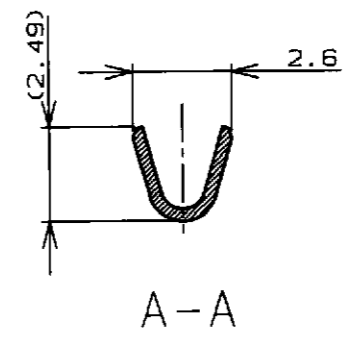

注記;
 1. 適用電線: AVSS,CAVS 0.3~0.5mm²
 △ 金めつき範囲(-2のみ).
 △ すすめつき範囲(-2のみ).

NOTES;
 1. APPLICABLE WIRE RANGE ;
 AVSS,CAVS 0.3~0.5mm²
 △ GOLD PLATING AREA (-2 ONLY)
 △ TIN PLATING AREA (-2 ONLY)

SELECTIVE GOLD/TIN (部分金めつき/すすめつき)	316834-2
PRE-TINNED (すすめつき)	316834-1
FINISH (仕上)	PART NUMBER (型番)

THIS DRAWING IS A CONTROLLED DOCUMENT FOR AMP INCORPORATED. IT IS SUBJECT TO CHANGE AND THE CONTROLLING ENGINEERING ORGANIZATION SHOULD BE CONTACTED FOR THE LATEST REVISION.		OWN H. YAMAGAMI 4/24'96
DIMENSIONS: 単位: 概 mm		CHK T. KOHNO 4/25'96
TOLERANCES UNLESS OTHERWISE SPECIFIED		APVD N. SAI 4/25'96
一般公差 10% ±0.2 30% ±0.25 100% ±0.3 ANGLE: ±3°		PRODUCT SPEC 製品規格 - - -
MATERIAL 材料 BRASS 黄銅		APPLICATION SPEC 取付適用規格 114-5227
FINISH 仕上 SEE TABLE 表参照		WEIGHT 0.34g
CUSTOMER DRAWING		

AMP 日本エー・エム・ピー株式会社 Kawasaki, Japan		
.040 III SEALED CONTACT, TAB (S)		
SIZE A3	CAGE CODE 00779	DRAWING NO C-316834
SCALE 尺度 5-1		SHEET 1 OF 1

X-ON Electronics

Largest Supplier of Electrical and Electronic Components