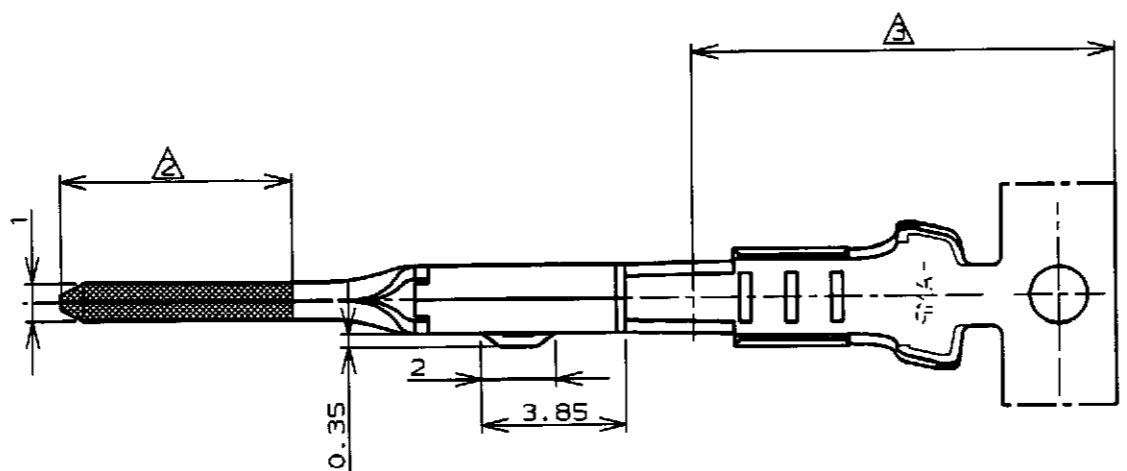

注記;
 1. 適用電線: AVSS,CAVS 0.3~0.5mm²
 △ 金めつき範囲(-2のみ).
 △ すすめつき範囲(-2のみ).

NOTES;
 1. APPLICABLE WIRE RANGE ;
 AVSS,CAVS 0.3~0.5mm²
 △ GOLD PLATING AREA (-2 ONLY)
 △ TIN PLATING AREA (-2 ONLY)

SELECTIVE GOLD/TIN (部分金めつき/すすめつき)	316834-2
PRE-TINNED (すすめつき)	316834-1
FINISH (仕上)	PART NUMBER (型番)

THIS DRAWING IS A CONTROLLED DOCUMENT FOR AMP INCORPORATED. IT IS SUBJECT TO CHANGE AND THE CONTROLLING ENGINEERING ORGANIZATION SHOULD BE CONTACTED FOR THE LATEST REVISION.		OWN H. YAMAGAMI 4/24'96
DIMENSIONS: 単位: 概 mm		CHK T. KOHNO 4/25'96
TOLERANCES UNLESS OTHERWISE SPECIFIED		APVD N. SAI 4/25'96
一般公差 10% ±0.2 30% ±0.25 100% ±0.3 ANGLE: ±3°		PRODUCT SPEC 製品規格 - - -
MATERIAL 材料 BRASS 黄銅		APPLICATION SPEC 取付適用規格 114-5227
FINISH 仕上 SEE TABLE 表参照		WEIGHT 0.34g
CUSTOMER DRAWING		

AMP 日本エー・エム・ピー株式会社 Kawasaki, Japan		
.040 III SEALED CONTACT, TAB (S)		
SIZE A3	CAGE CODE 00779	DRAWING NO C-316834
SCALE 尺度 5-1		SHEET 1 OF 1

X-ON Electronics

Largest Supplier of Electrical and Electronic Components